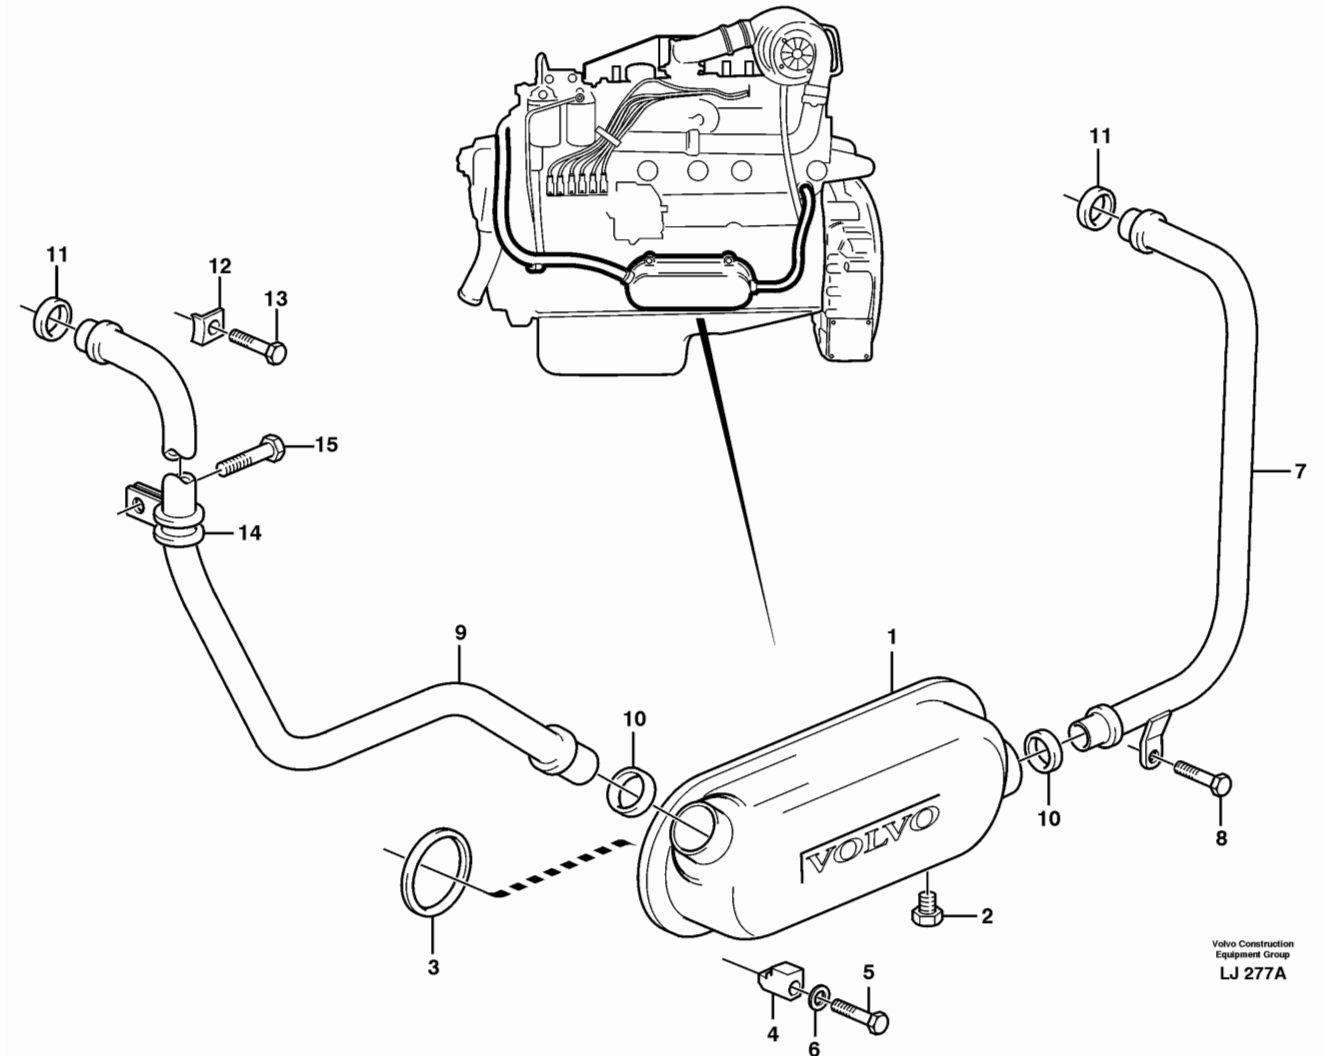

Date: 11/12/2025	Image id: LJ277A	Catalogue: 99535	Model: EC230B
Brand: Volvo	Serial: 5252-9999	Group/Section: 223/100	Title: Oil cooler

Pos	Part	Q1	Q2	Q3	Q4	Q5	PS	Kit	Description	Option(s)	Remark
1	VOE1661254	1							Oil cooler		
2	VOE180759	1							•Plug		
3	VOE471467	2							Sealing ring		
4	VOE471804	4							Retainer		
5	VOE60113098	4							Flange screw		(VOE965186)
6	VOE60112789	4							Spring washer		(VOE941908)
7	VOE848467	1							Coolant pipe		
8	VOE984733	1							Flange screw		(VOE946440)
9	VOE849672	1					CS		Coolant pipe		
10	VOE471708	2							Sealing ring		
11	VOE471637	2							Sealing ring