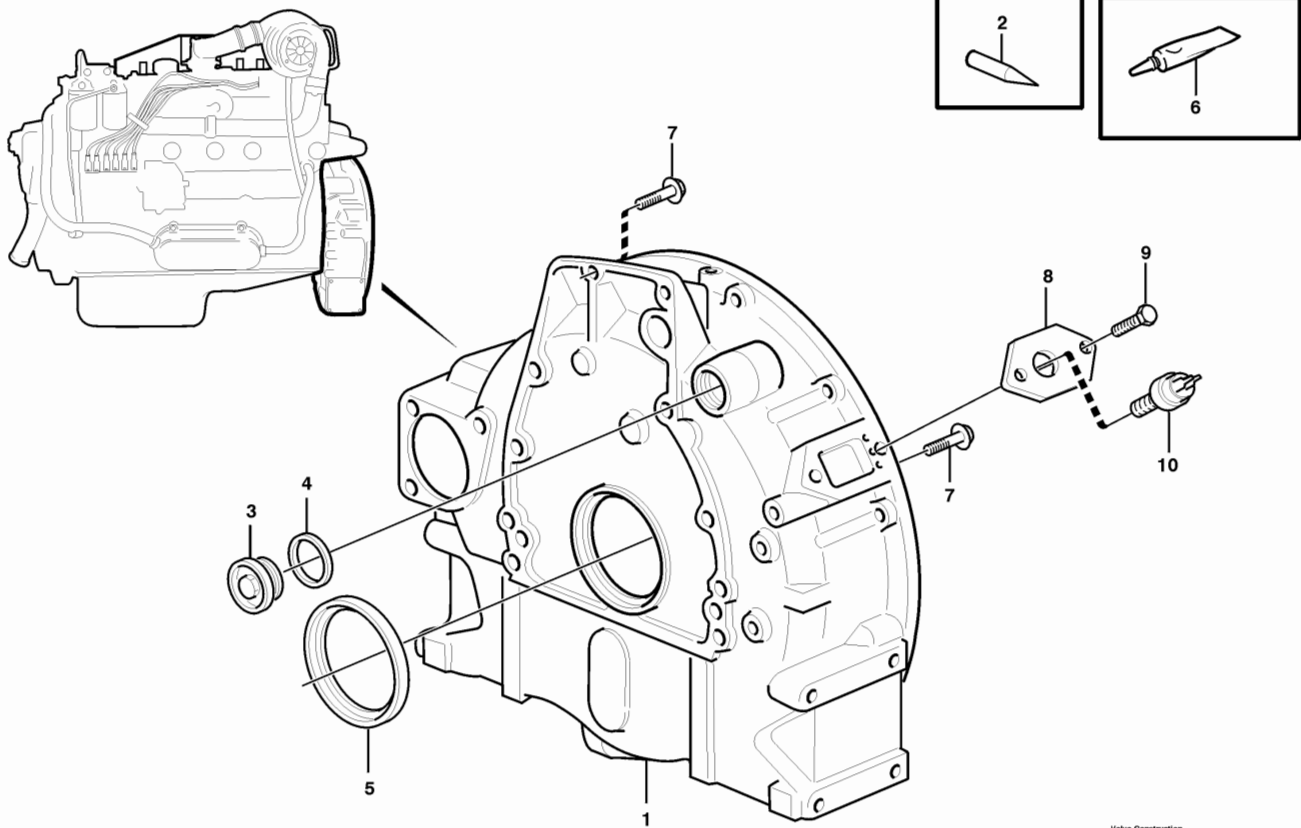

Date: 11/12/2025	Image id: LJ246B	Catalogue: 99535	Model: EC230B
Brand: Volvo	Serial: 5252-9999	Group/Section: 210/200	Title: Flywheel housing

Volvo Construction
Equipment Group
LJ 246B

Pos	Part	Q1	Q2	Q3	Q4	Q5	PS	Kit	Description	Option(s)	Remark
1	VOE11701518	1					SS		Flywheel housing		
2	VOE864494	1							Setting indicator		
3	VOE15134976	1							Plug		(VOE467649)
4	VOE1556907	1							Gasket		(VOE469328)
5	VOE477119	1							Crankshaft seal		
6	VOE1161277	REQ							Sealant		20 g
7	VOE13966361	6							Flange screw		L = 55
	VOE984858	2							Flange screw		(VOE13966363)L = 65
	VOE968753	2					CS		Flange screw		L = 75
8	VOE14254562	1					CS		Attachment		
9	VOE1395272	2							Screw		
10	VOE14215228	1							Tachometer sensor