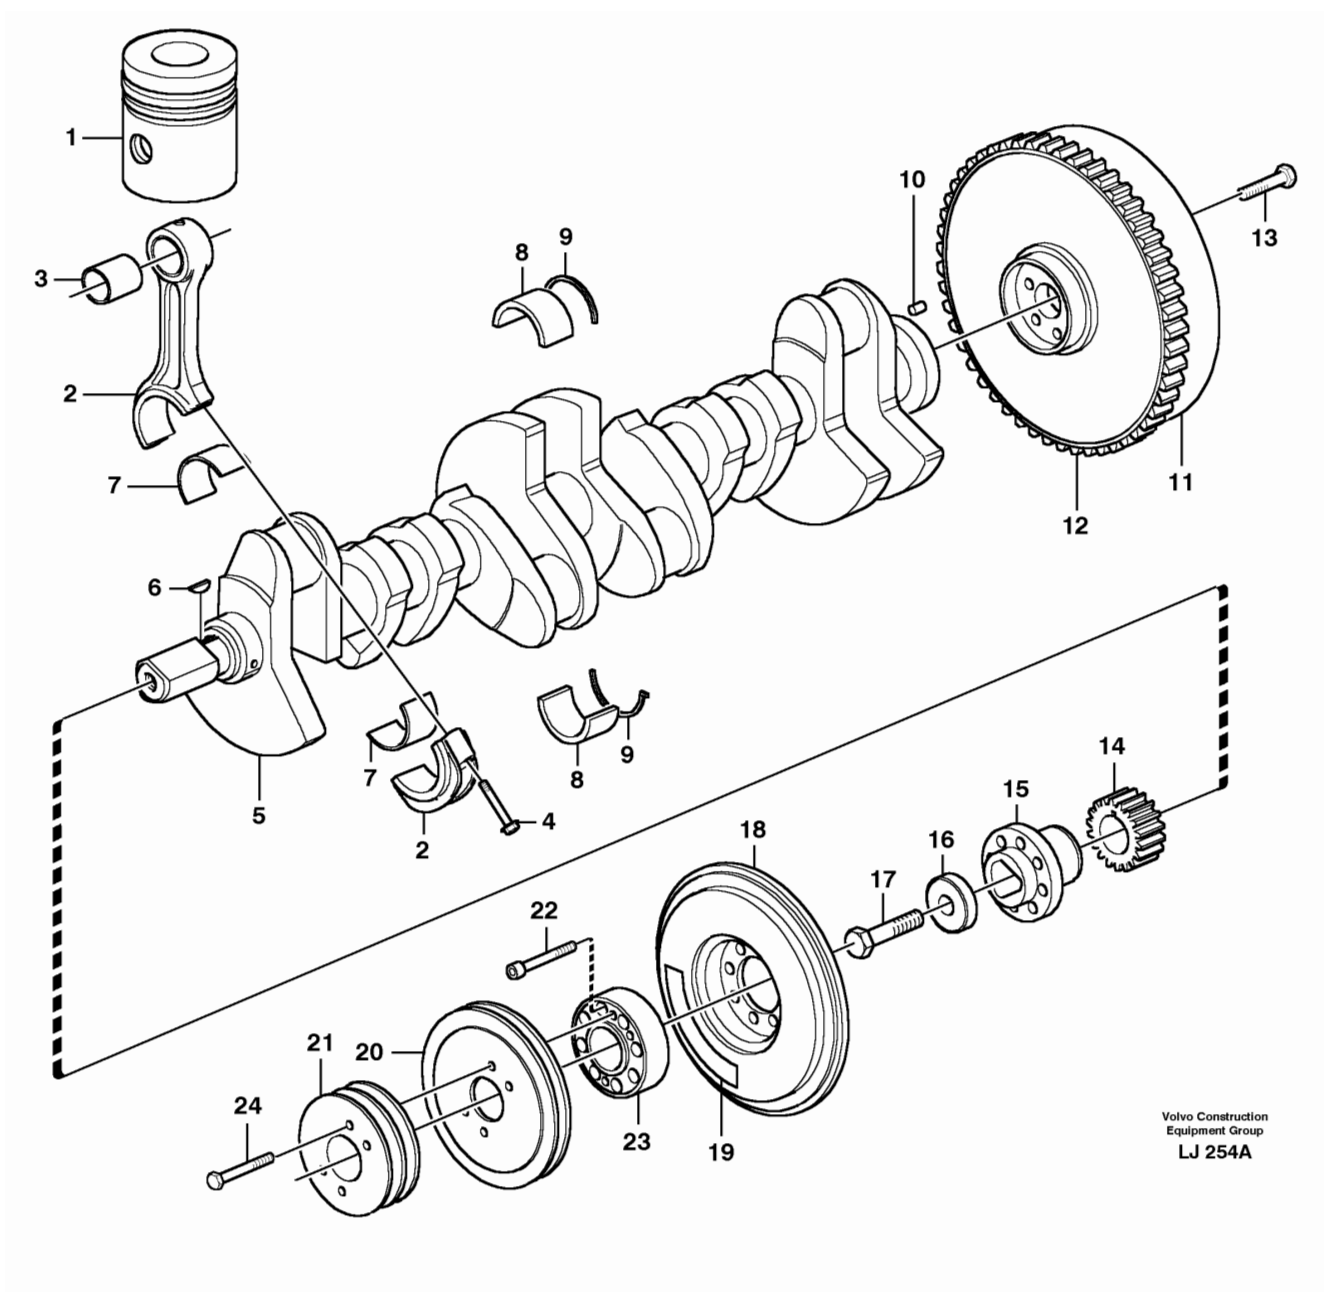

Date: 11/12/2025	Image id: LJ254A	Catalogue: 99535	Model: EC230B
Brand: Volvo	Serial: 5252-9999	Group/Section: 216/100	Title: Crankshaft and related parts

Volvo Construction
Equipment Group
LJ 254A

Pos	Part	Q1	Q2	Q3	Q4	Q5	PS	Kit	Description	Option(s)	Remark
1		6							Cylinder liner kit		See ref 213/100
2	VOE8192120	6					SS		Connecting rod		
3	VOE465816	6							•Bushing		
4	VOE465815	12							•Screw		
5	VOE8192122	1					SS		Crankshaft		REMAN VOE9008192122, VOE9024427376
6	VOE422253	1							•Key