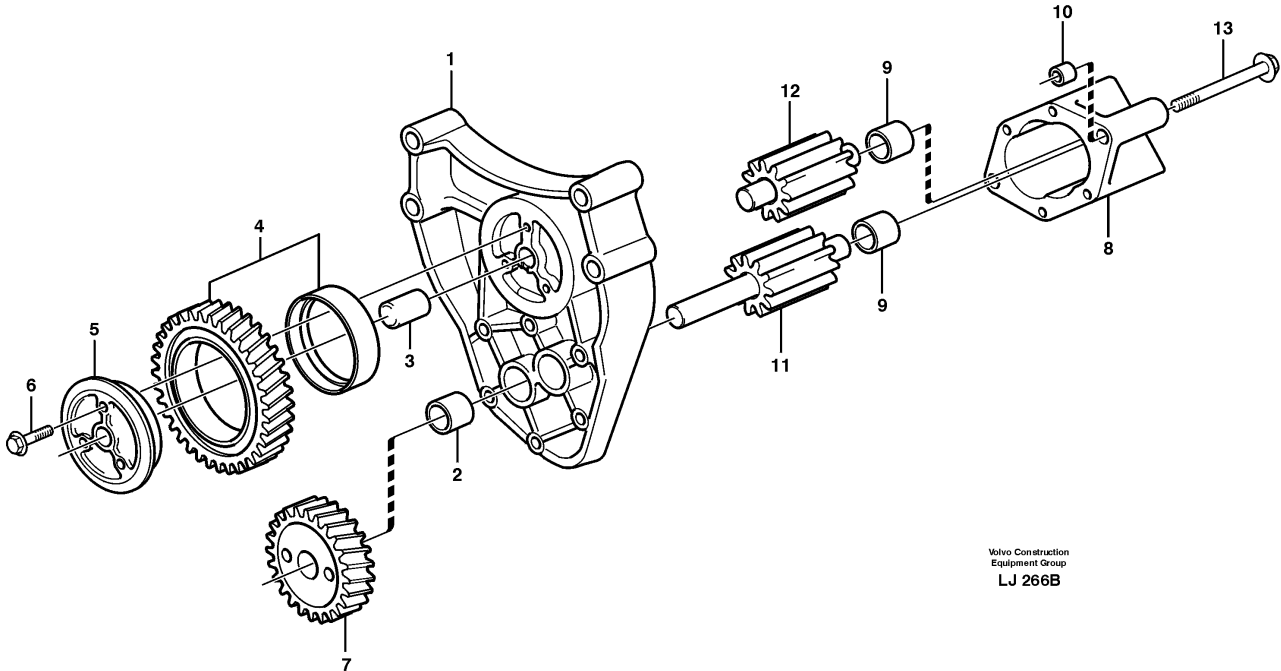

Date: 11/12/2025	Image id: LJ266B	Catalogue: 99535	Model: EC230B
Brand: Volvo	Serial: 5252-9999	Group/Section: 221/100	Title: Oil pump

Pos	Part	Q1	Q2	Q3	Q4	Q5	PS	Kit	Description	Option(s)	Remark
	VOE477547	1							Oil pump		
	VOE471571	1					CS		•Bracket		
1		1					NS		••Bracket		
2	VOE470347	2						K	•••Bushing		
3	VOE191171	1							••Pin		(VOE191171)
4	VOE471942	1					CS		•Drive Gear		
5	VOE420048	1					CS		•Bearing sleeve		
6	VOE471586	1							•Screw		
7	VOE471941	1							•Drive Gear		
		1					NS		•Oil pump housing		
8		1					NS		••Housing		
9	VOE470347	2						K	•••Bushing		
10	VOE401146	1							••Guide sleeve		
11		1					NS	K	•Shaft		
12		1					NS	K	•Shaft		
13	VOE13965181	2							•Screw		(VOE965218)
	VOE276152	1					CS		Repair kit