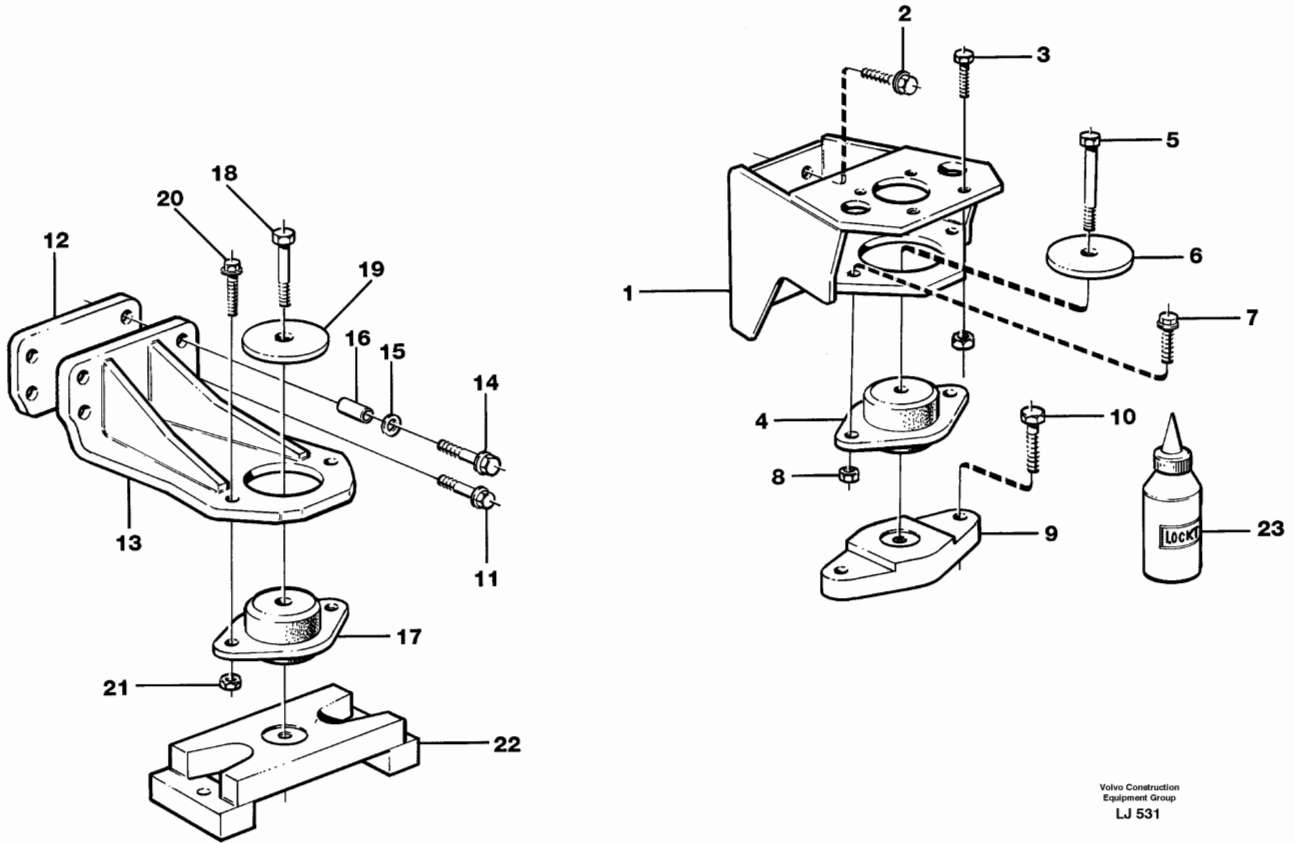

Date: 11/12/2025	Image id: LJ531	Catalogue: 99535	Model: EC230B
Brand: Volvo	Serial: 5252-9999	Group/Section: 218/200	Title: Engine mounting

Pos	Part	Q1	Q2	Q3	Q4	Q5	PS	Kit	Description	Option(s)	Remark
1	VOE14341798	2					CS		Engine anchorage		
2	VOE984815	8							Flange screw		(VOE13965191)
3	VOE60113106	4							Flange screw		(VOE13946817)RH - REAR
4	VOE14343641	2					CS		Rubber cushion		
5	VOE997467	2							Hexagon screw		(VOE13955374)
6	VOE14342464	2					CS		Washer		
7	VOE60113109	4							Flange screw		(VOE13965192)
8	VOE13971090	8							Lock nut		
9	VOE14341801	2					CS		Adapter		
10	VOE13955366	4							Screw		
11	VOE60113113	7							Flange screw		(VOE13965194)
12	VOE14341881	2					CS		Spacer		
13	VOE14343182	2					CS		Engine anchorage		
14	VOE60113119	1							Flange screw		(VOE13965197)
15	VOE14015146	1							Washer		
16	VOE14252182	1					CS		Spacer