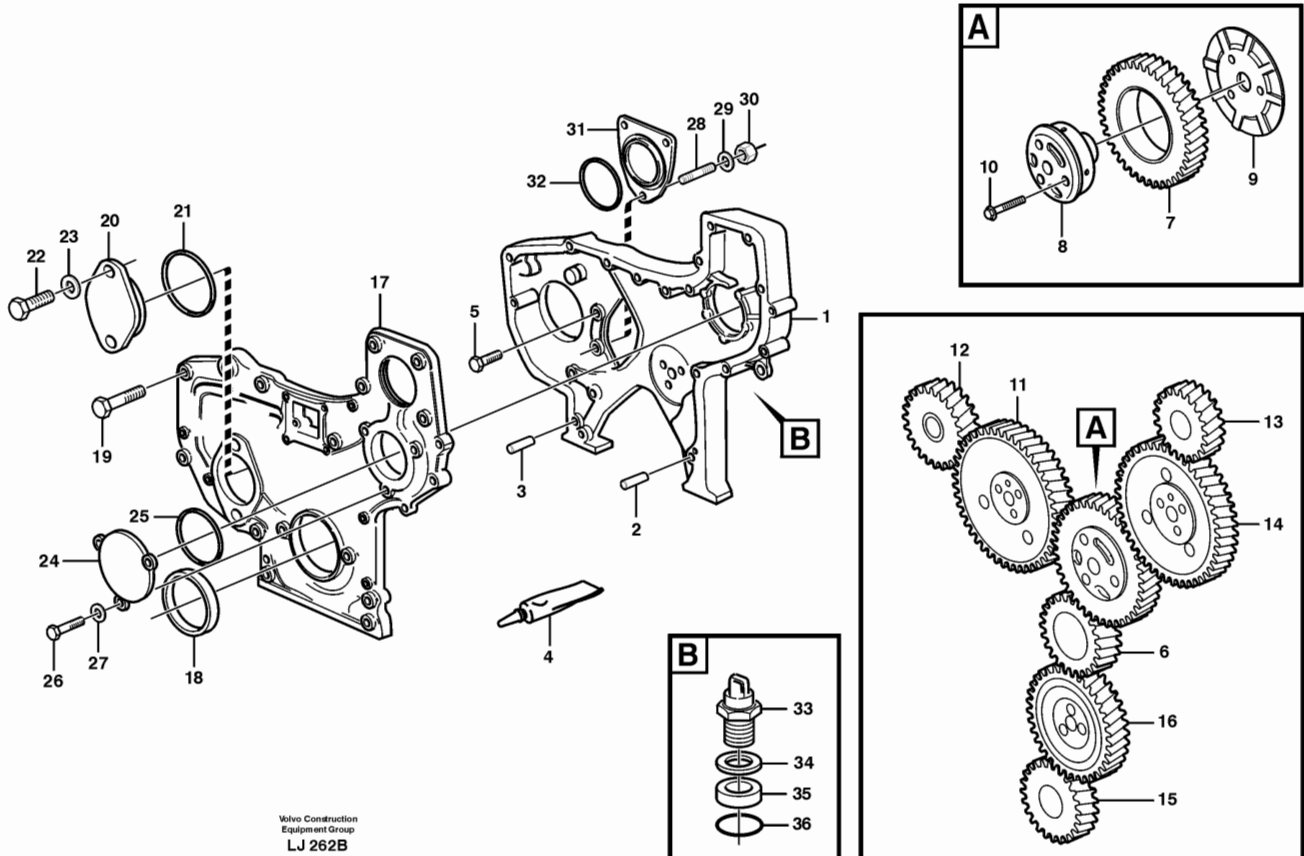

Date: 11/12/2025	Image id: LJ262B	Catalogue: 99535	Model: EC230B
Brand: Volvo	Serial: 5252-9999	Group/Section: 215/100	Title: Timing gear casing

Pos	Part	Q1	Q2	Q3	Q4	Q5	PS	Kit	Description	Option(s)	Remark
1	VOE8192775	1					SS		Timing gear casing		
2	VOE13941511	1							Pin		(941511)
3	VOE13941510	1							Pin		(941510)
4	VOE1161277	REQ							Sealant		20 g
5	VOE471534	2							Screw		L = 28
	VOE471535	2							Screw		L = 58
6		1							Gear		Crankshaft / vevaxel See ref 216/100
7	VOE8192518	1					CS		Idler gear		
		1					NS		•Bushing		(VOE471552)
8	VOE11704619						CS		Axle		
9	VOE478951	1							Thrust washer		(VOE467529)
10	VOE471554	3					CS		Screw		
11		1							Gear		Camshaft / kamaxel See ref 215/150
12		1							Gear		Servopump/Servo.p See ref 914/700