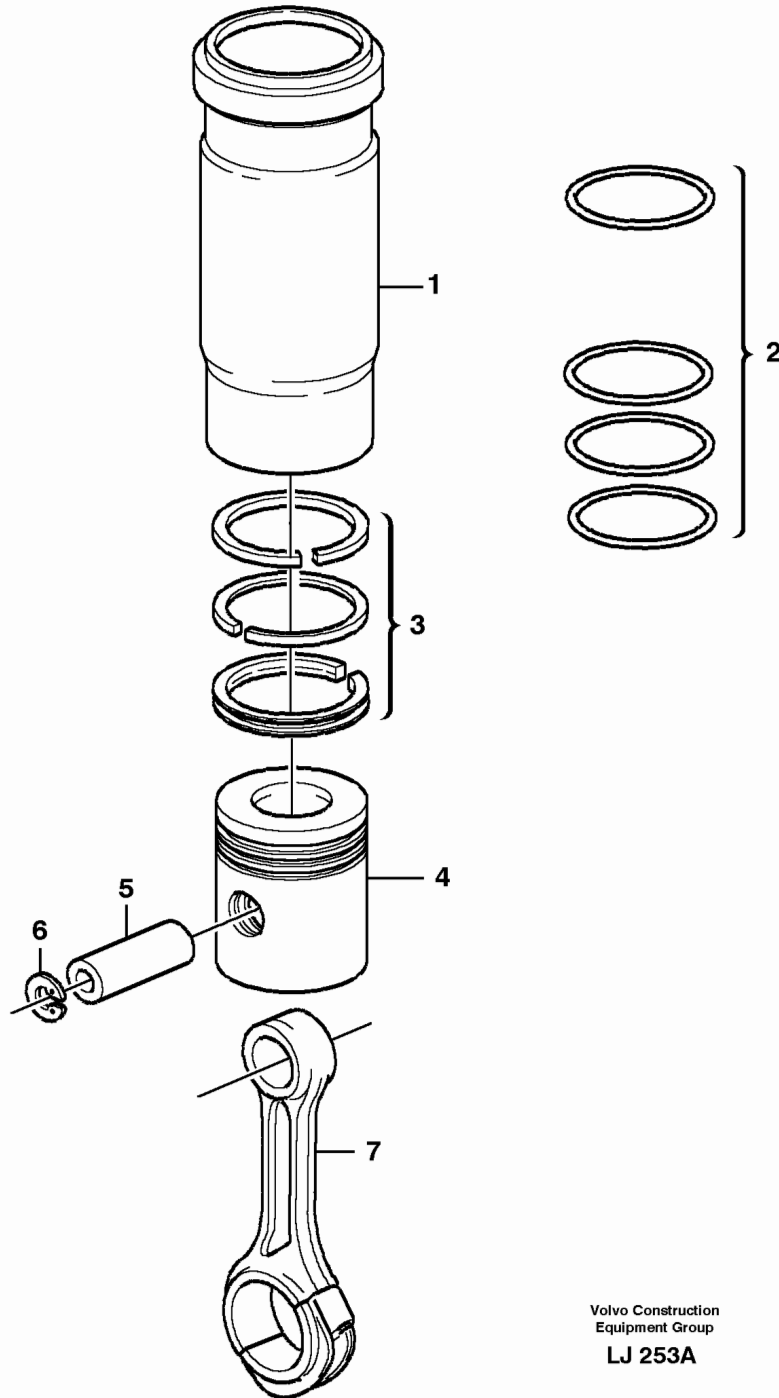

Date: 11/12/2025	Image id: LJ253A	Catalogue: 99535	Model: EC230B
Brand: Volvo	Serial: 5252-9999	Group/Section: 213/100	Title: Cylinder liner and piston

Volvo Construction
Equipment Group
LJ 253A

Q1-Q5	Option	Option description	
Q1 TD 61 GE			
Q2 TD 63 KIE