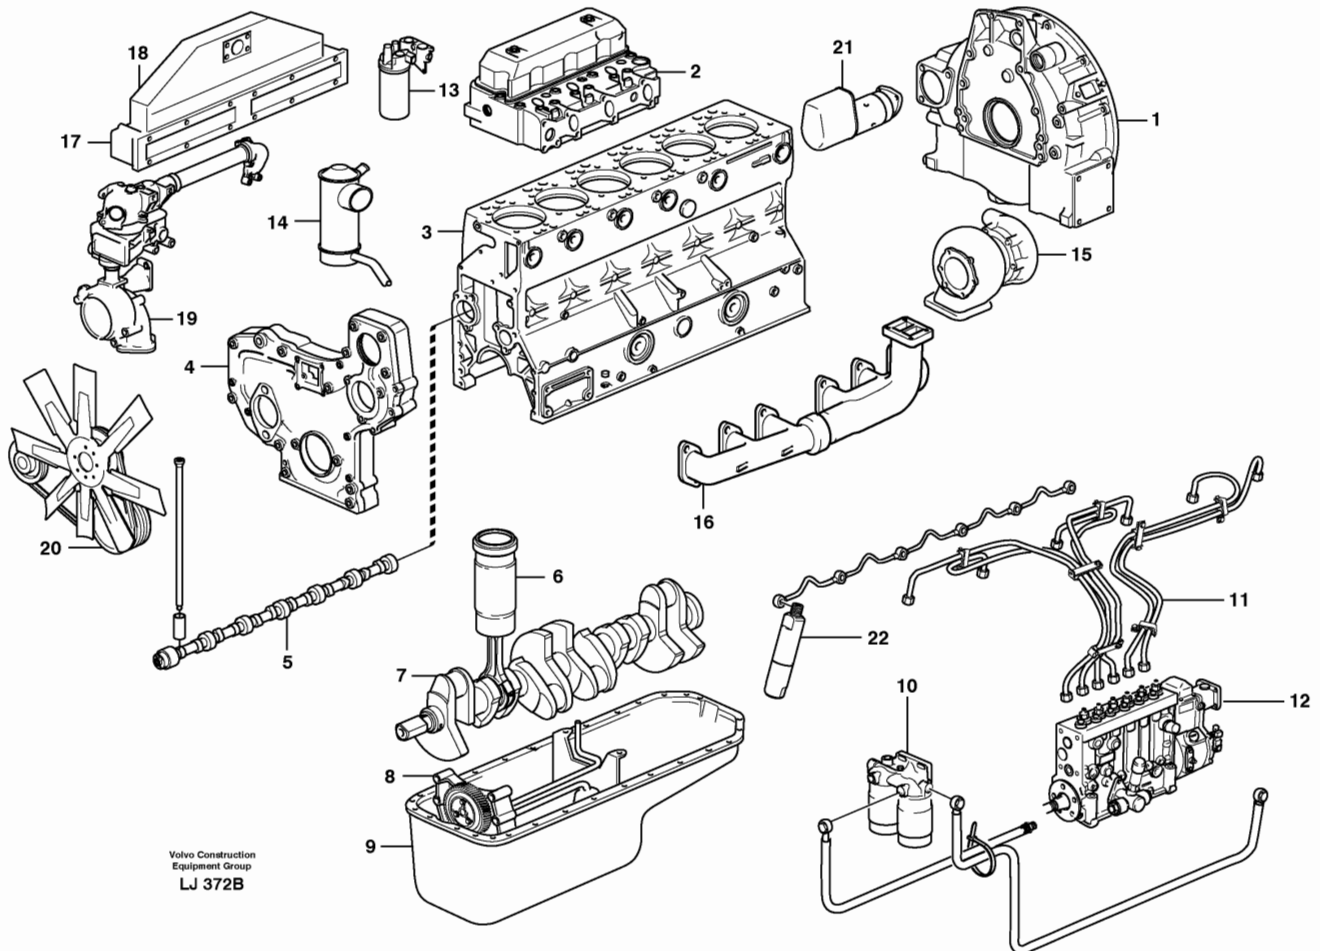

Date: 11/12/2025	Image id: LJ540	Catalogue: 99535	Model: EC230B
Brand: Volvo	Serial: 5252-9999	Group/Section: 030/100	Title: Product identification plate

Pos	Part	Q1	Q2	Q3	Q4	Q5	PS	Kit	Description	Option(s)	Remark
1									Product sign plate		
2									Engine sign plate		

Date: 11/12/2025	Image id: LJ371	Catalogue: 99535	Model: EC230B
Brand: Volvo	Serial: 5252-9999	Group/Section: 210/100	Title: Repair kits for engine

Volvo Construction
Equipment Group
LJ 371

Pos	Part	Q1	Q2	Q3	Q4	Q5	PS	Kit	Description	Option(s)	Remark
	VOE276821	2							Gasket kit		FOR CYLINDER HEAD / FÖR CYLINDERLOCK

Date: 11/12/2025	Image id: LJ372B	Catalogue: 99535	Model: EC230B
Brand: Volvo	Serial: 5252-9999	Group/Section: 210/150	Title: Engine Td 63 Kie

Pos	Part	Q1	Q2	Q3	Q4	Q5	PS	Kit	Description	Option(s)	Remark
	VOE15004131	1					CS		Engine		(VOE8188110), REMAN VOE9008188110, VOE9015004131
1		1							•Flywheel housing		See ref 210/200
2		1							•Cylinder head		See ref 211/100
3		1							•Cylinder block		See ref 212/100
4		1							•Timing gear casing		See ref 215/100
5		1							•Camshaft		See ref 215/150
6		1							•Cylinder liner		See ref 213/100
7		1							•Crank mechanism		See ref 216/100
8		1							•Oil pump		See ref 221/100
9		1							•Oil sump		See ref 217/100
10		2							•Fuel filter		See ref 233/150
11		11							•Delivery pipe		See ref 237/100
12		1							•Injection pump		See ref 236/300