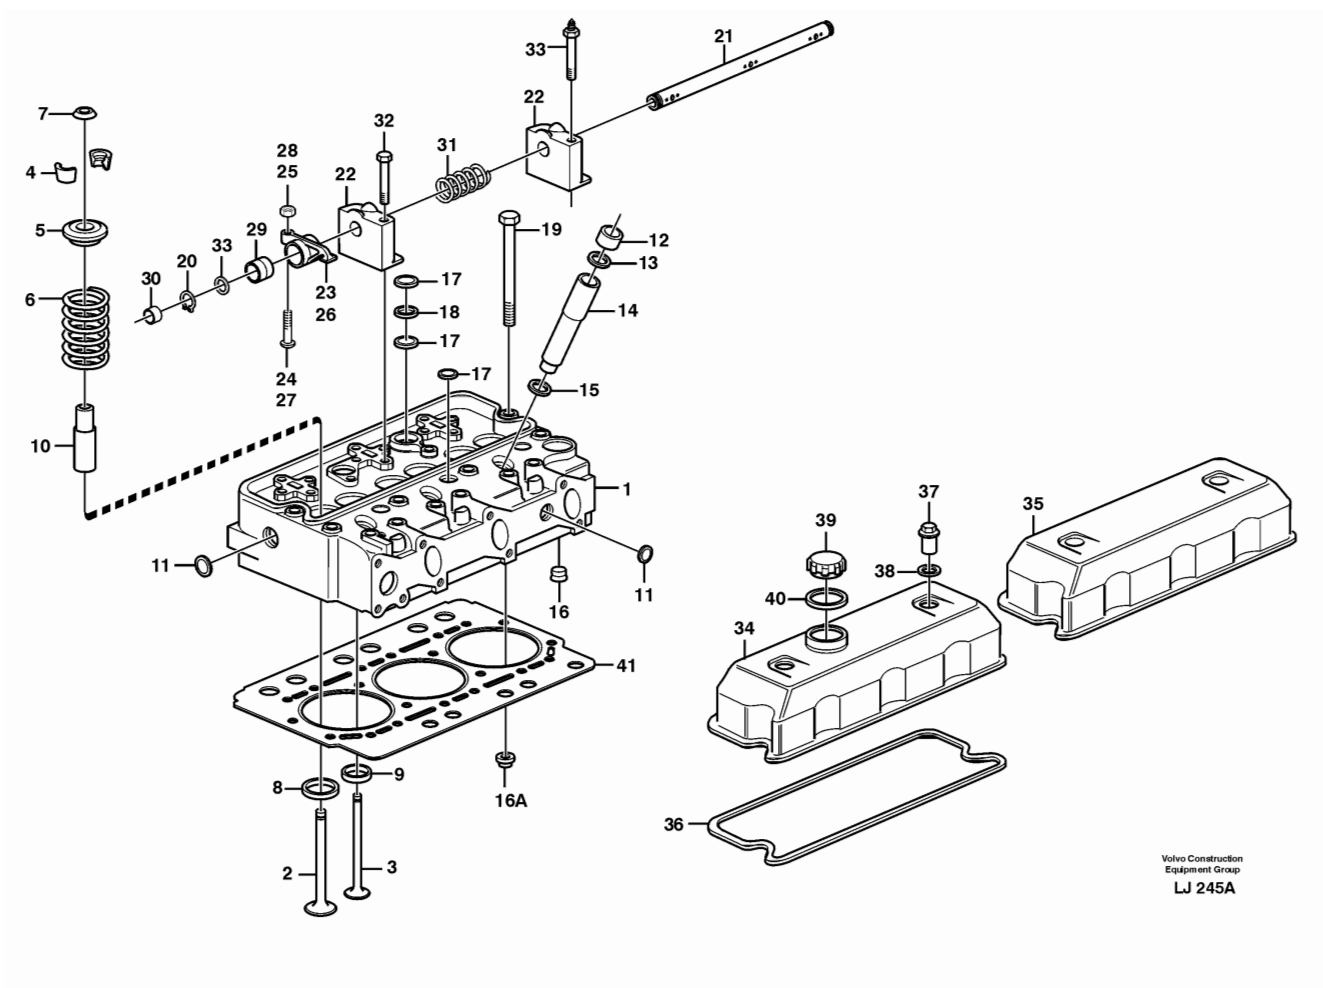

Date: 11/12/2025	Image id: LJ540	Catalogue: 99535	Model: EC230B
Brand: Volvo	Serial: 5252-9999	Group/Section: 030/100	Title: Product identification plate

Pos	Part	Q1	Q2	Q3	Q4	Q5	PS	Kit	Description	Option(s)	Remark
1									Product sign plate		
2									Engine sign plate		

Date: 11/12/2025	Image id: LJ372B	Catalogue: 99535	Model: EC230B
Brand: Volvo	Serial: 5252-9999	Group/Section: 210/150	Title: Engine Td 63 Kie

Pos	Part	Q1	Q2	Q3	Q4	Q5	PS	Kit	Description	Option(s)	Remark
	VOE15004131	1					CS		Engine		(VOE8188110), REMAN VOE9008188110, VOE9015004131
1		1							•Flywheel housing		See ref 210/200
2		1							•Cylinder head		See ref 211/100
3		1							•Cylinder block		See ref 212/100
4		1							•Timing gear casing		See ref 215/100
5		1							•Camshaft		See ref 215/150
6		1							•Cylinder liner		See ref 213/100
7		1							•Crank mechanism		See ref 216/100
8		1							•Oil pump		See ref 221/100
9		1							•Oil sump		See ref 217/100
10		2							•Fuel filter		See ref 233/150
11		11							•Delivery pipe		See ref 237/100
12		1							•Injection pump		See ref 236/300

Date: 11/12/2025	Image id: LJ245A	Catalogue: 99535	Model: EC230B
Brand: Volvo	Serial: 5252-9999	Group/Section: 211/100	Title: Cylinder head

Volvo Construction
Equipment Group
LJ 245A

Pos	Part	Q1	Q2	Q3	Q4	Q5	PS	Kit	Description	Option(s)	Remark
1	VOE420878	2					CS		Cylinder head		REMAN VOE9000420878
2	VOE420553	6					SS		•Inlet valve		
3	VOE8192143	6							•Exhaust valve		
4	VOE1677875	24							•Valve sleeve		
5	VOE465550	12							•Washer		
6	VOE465233	12							•Valve spring		
7	VOE465551	12							•Protecting sleeve		
8	VOE420874	6							•Valve seat		
9	VOE420875	6							•Valve seat		
10	VOE477792	12							•Valve guide		
11	VOE477024	8							•Expansion plug		
12	VOE466420	6							•Ring		
13	VOE466405	6							•Sealing ring		
14	VOE8192085	6							•Sleeve		