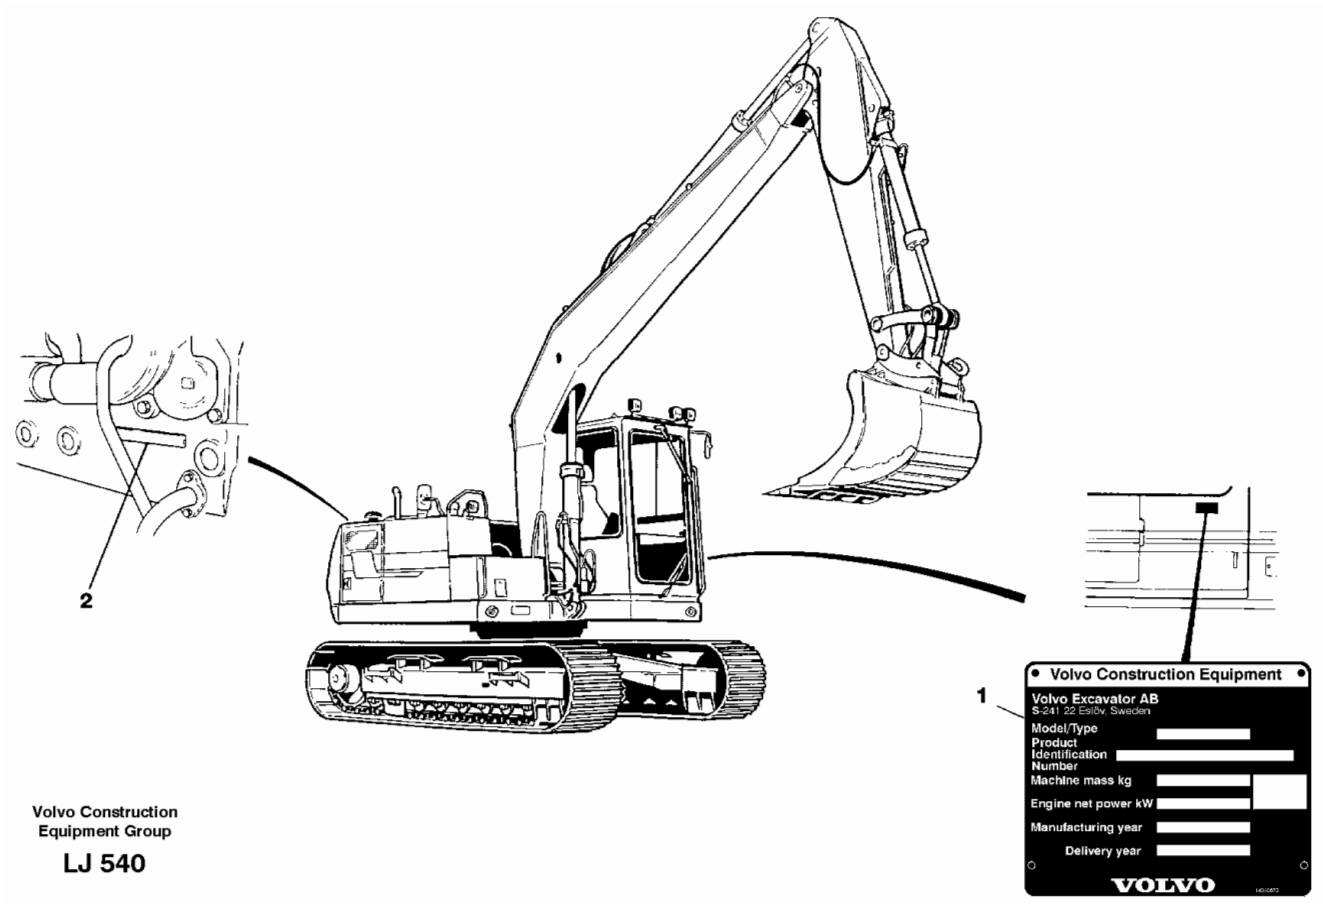

Date: 11/12/2025	Image id: LJ540	Catalogue: 99535	Model: EC230B
Brand: Volvo	Serial: 5252-9999	Group/Section: 030/100	Title: Product identification plate

Pos	Part	Q1	Q2	Q3	Q4	Q5	PS	Kit	Description	Option(s)	Remark
1									Product sign plate		
2									Engine sign plate		

Date: 11/12/2025	Image id: LJ371	Catalogue: 99535	Model: EC230B
Brand: Volvo	Serial: 5252-9999	Group/Section: 210/100	Title: Repair kits for engine

Volvo Construction
Equipment Group
LJ 371

Pos	Part	Q1	Q2	Q3	Q4	Q5	PS	Kit	Description	Option(s)	Remark
	VOE276821	2							Gasket kit		FOR CYLINDER HEAD / FÖR CYLINDERLOCK

Date: 11/12/2025	Image id: LJ372B	Catalogue: 99535	Model: EC230B
Brand: Volvo	Serial: 5252-9999	Group/Section: 210/150	Title: Engine Td 63 Kie

Pos	Part	Q1	Q2	Q3	Q4	Q5	PS	Kit	Description	Option(s)	Remark
	VOE15004131	1					CS		Engine		(VOE8188110), REMAN VOE9008188110, VOE9015004131
1		1							•Flywheel housing		See ref 210/200
2		1							•Cylinder head		See ref 211/100
3		1							•Cylinder block		See ref 212/100
4		1							•Timing gear casing		See ref 215/100
5		1							•Camshaft		See ref 215/150
6		1							•Cylinder liner		See ref 213/100
7		1							•Crank mechanism		See ref 216/100
8		1							•Oil pump		See ref 221/100
9		1							•Oil sump		See ref 217/100
10		2							•Fuel filter		See ref 233/150
11		11							•Delivery pipe		See ref 237/100
12		1							•Injection pump		See ref 236/300