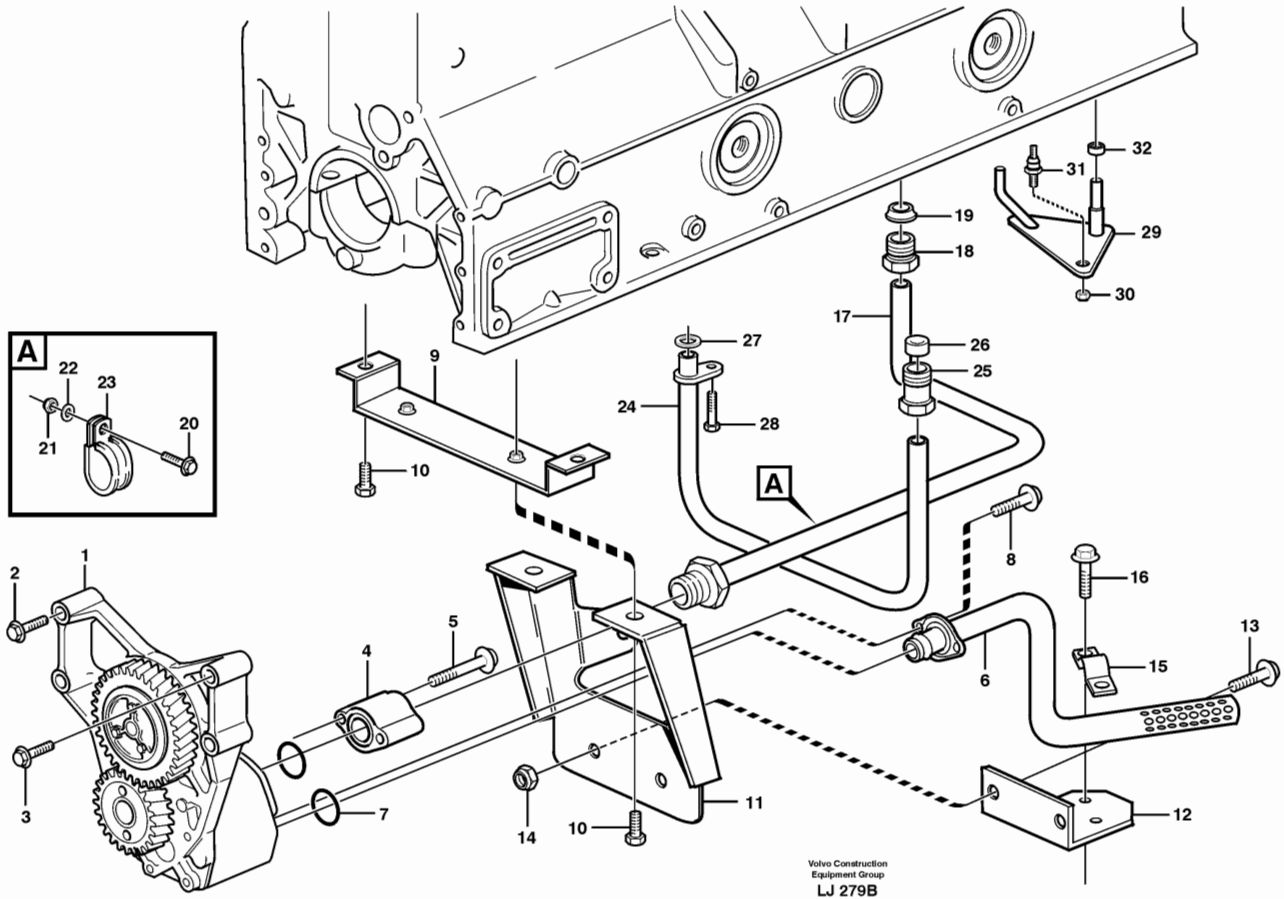

Date: 11/12/2025	Image id: LJ279B	Catalogue: 99535	Model: EC230B
Brand: Volvo	Serial: 5252-9999	Group/Section: 220/100	Title: Lubricating oil system

Pos	Part	Q1	Q2	Q3	Q4	Q5	PS	Kit	Description	Option(s)	Remark
1	VOE477547	1							Oil pump		
2	VOE471513	4							Screw		
3	VOE471734	2							Screw		
4	VOE465846	1							Sleeve		
5	VOE968553	2							Flange screw		L = 115 mm
	VOE984744	2							Flange screw		(VOE13965184)L = 100 mm
	VOE969225	2							Flange screw		L = 120 mm
6	VOE11030734	1					CS		Suction pipe		
7	VOE470383	2							Sealing ring		
8	VOE60113248	2							Flange screw		(VOE13965183)
9	VOE11030718	1					CS		Bracket		
10	VOE984733	4							Flange screw		(VOE946440)
11	VOE11030725	1					SS		Baffle plate		
12	VOE11030720	1					CS		Bracket		
13	VOE984733	2							Flange screw		(VOE946440)