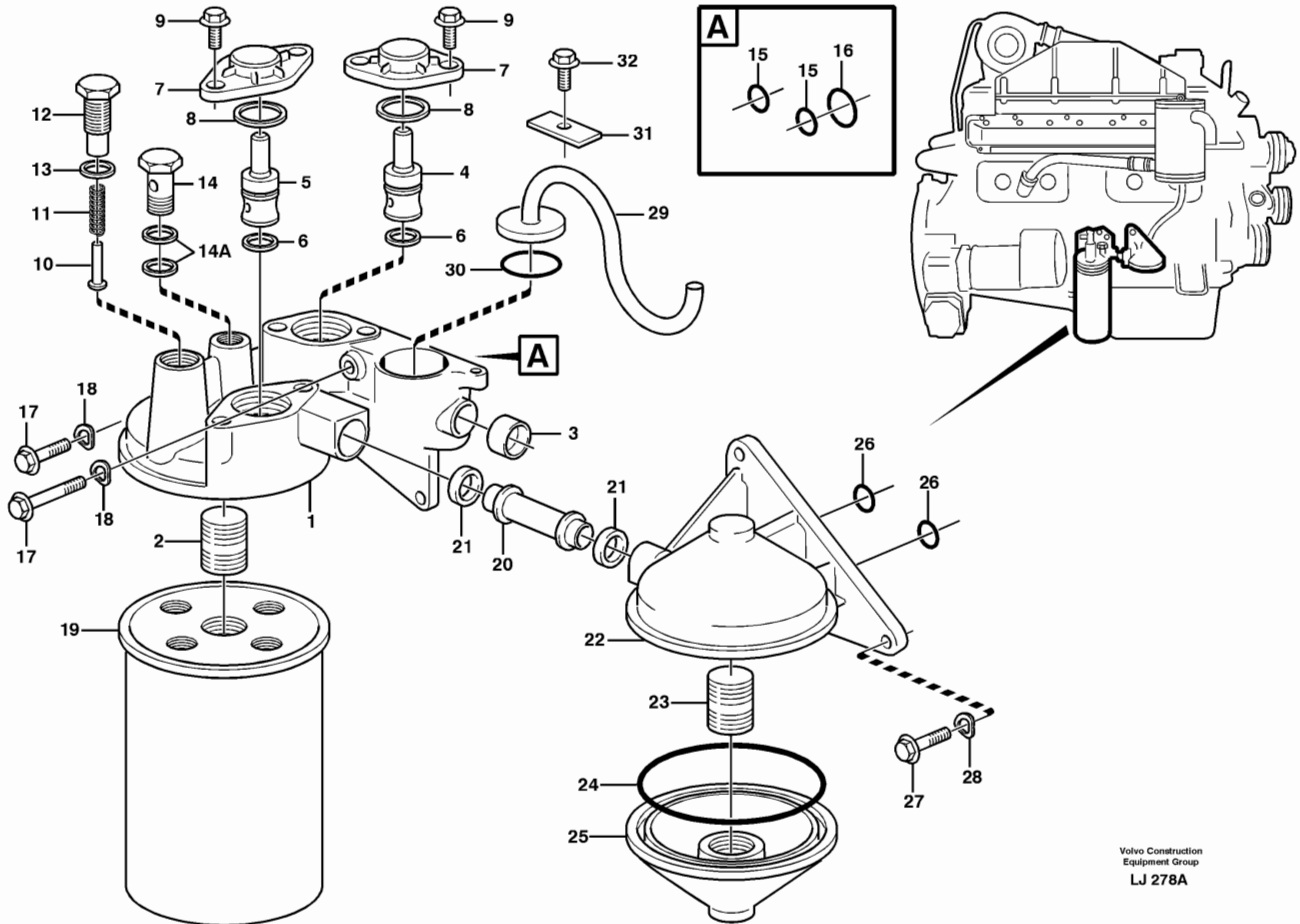

Date: 11/12/2025	Image id: LJ278A	Catalogue: 99535	Model: EC230B
Brand: Volvo	Serial: 5252-9999	Group/Section: 222/100	Title: Oil filter

Volvo Construction
Equipment Group
LJ 278A

Pos	Part	Q1	Q2	Q3	Q4	Q5	PS	Kit	Description	Option(s)	Remark
	VOE420928	1					CS		Oil filter housing		
1		1					NS		•Oil filter housing		
2	VOE466623	1							••Nipple		
3	VOE13948811	1							••Cap plug		
4	VOE471812	1							•Valve		BL
	VOE466445	1							••Compression spring		
5	VOE471640	1							•Reduction valve		RED
6	VOE469846	2							•Sealing ring		
7	VOE471648	2							•Cover		
8	VOE949659	2							•O-ring		
9	VOE60113069	4							•Flange screw		(VOE13946544)
10	VOE471085	1							•Valve cone		
11	VOE466653	1							•Compression spring