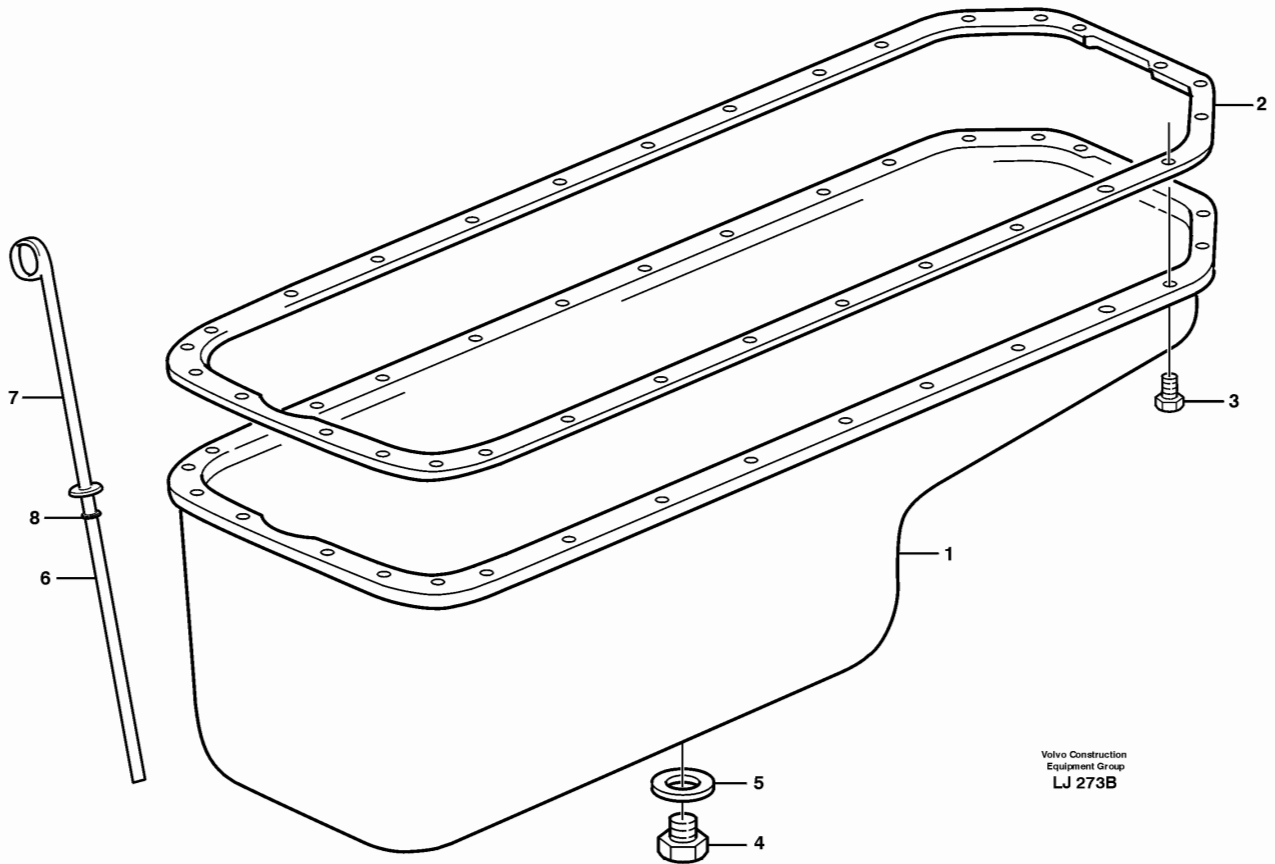

Date: 11/12/2025	Image id: LJ273B	Catalogue: 99535	Model: EC230B
Brand: Volvo	Serial: 5252-9999	Group/Section: 217/100	Title: Oil sump

Pos	Part	Q1	Q2	Q3	Q4	Q5	PS	Kit	Description	Option(s)	Remark
1	VOE11162235	1					CS		Oil pan		(VOE465622)
2	VOE11030778	1							Gasket		(865341)
3	VOE984733	34							Flange screw		(VOE946440)
4	VOE13949175	1							Magnetic plug		(949175)
5	VOE949329	1							Gasket		
6	VOE862055	1					CS		Tube		
7	VOE11030836	1					CS		Oil dipstick		
8	VOE955984	1							O-ring