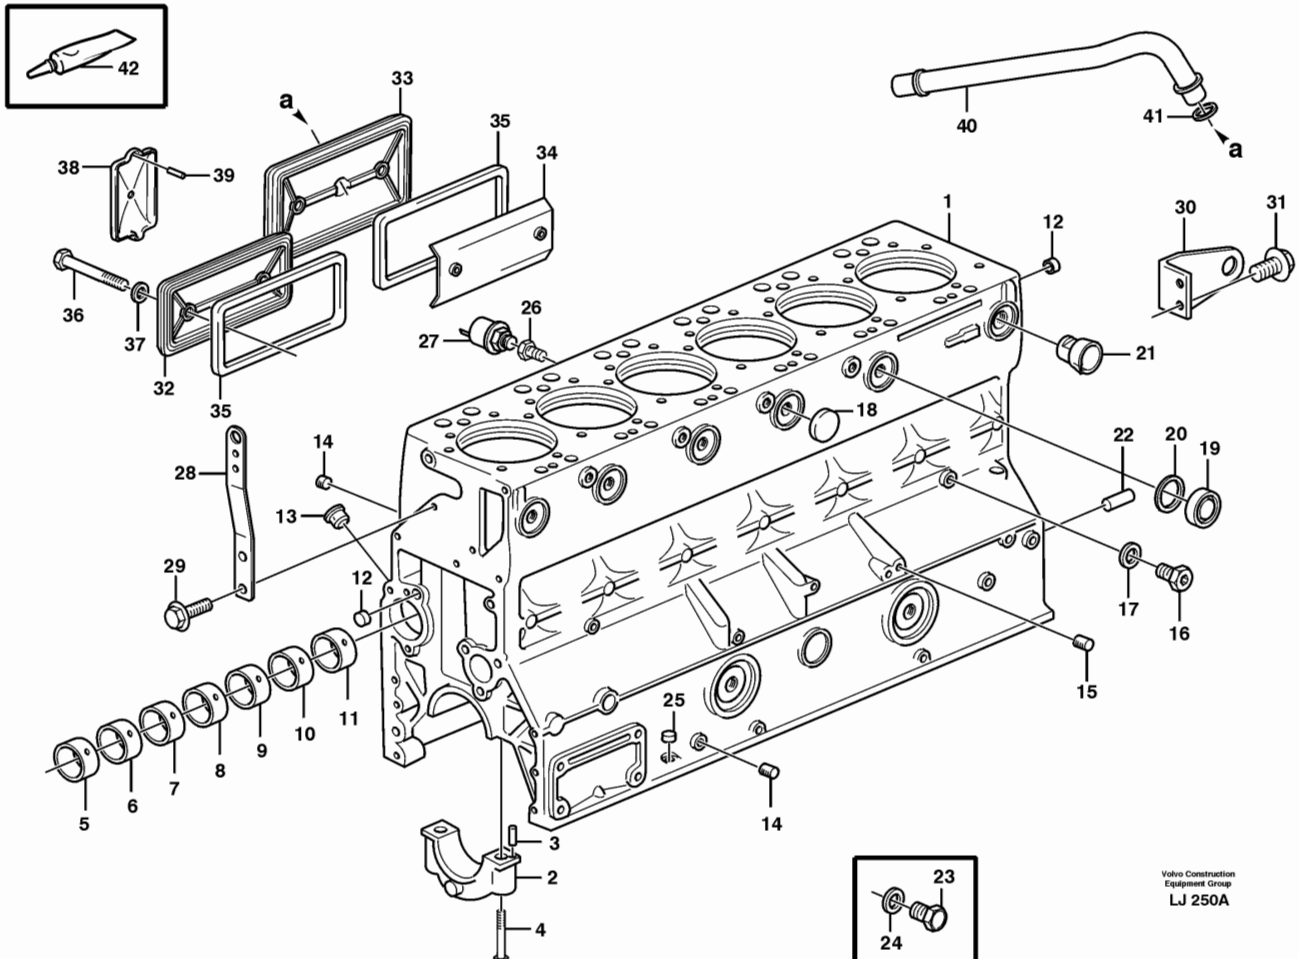

Date: 11/12/2025	Image id: LJ250A	Catalogue: 99535	Model: EC230B
Brand: Volvo	Serial: 5252-9999	Group/Section: 212/100	Title: Cylinder block

Volvo Construction
Equipment Group
LJ 250A

Pos	Part	Q1	Q2	Q3	Q4	Q5	PS	Kit	Description	Option(s)	Remark
	VOE420990	1					CS		Cylinder block		
1		1					NS		•Cylinder block		
2		7					NS		•Cap		
3	VOE422426	1							•Pin		
4	VOE465899	14					CS		•Screw		
5	VOE422076	1							•Bushing		
6	VOE422077	1							•Bushing		(VOE7422077)
7	VOE422078	1							•Bushing		
8	VOE11000014	1							•Bushing		(VOE422079)
9	VOE422080	1							•Bushing		(VOE7422080)
10	VOE422081	1							•Bushing		
11	VOE422082	1							•Bushing		
12	VOE955082	6							•Cap plug