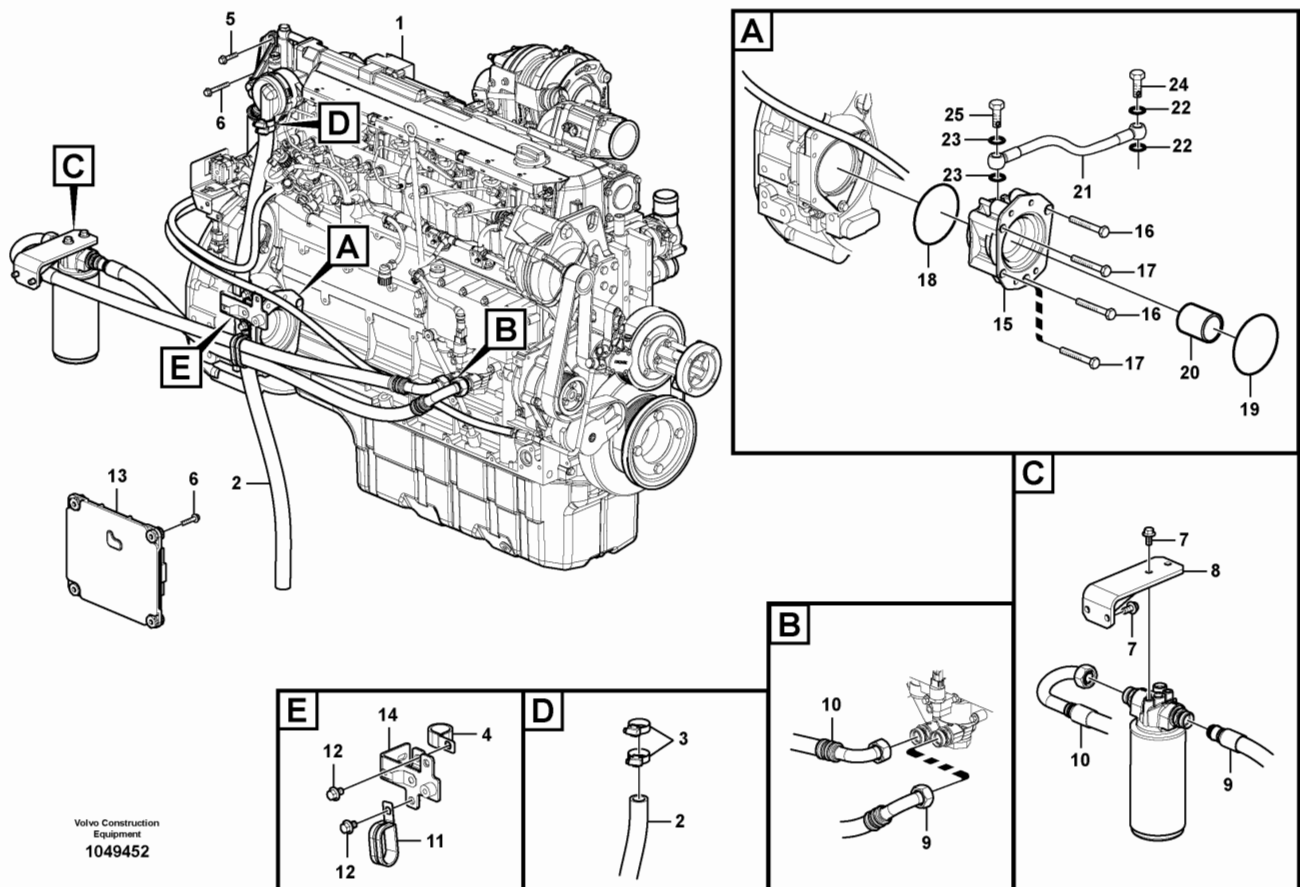

Date: 10/29/2025	Image id: 1049452	Catalogue: 20629	Model: EC220D
Brand: Volvo	Serial: 210001-210889, 220001-221458, 230001-230418, 231001-, 240001- 245001- 260001-260111, 270001-, 280001-	Group/Section: 210/120	Title: Engine with fitting parts 14536073, 17216591, 8292039, 8292040, 53641279

Section option	Kit	Option description
VOE14536073		Engine D6EEAE2
VOE17216591		Engine D6EEAE3
VOE53641279		Engine D6E EAE3 CHINA IV
VOE8292039		Engine Installation
VOE8292040		Engine Installation

Q1-Q5	Option	Option description	
Q1 8292039	VOE8292039	Engine Installation	
Q2 8292040	VOE8292040	Engine Installation	
Q3 14536073 17216591 53641279	VOE14536073	Engine D6EEAE2