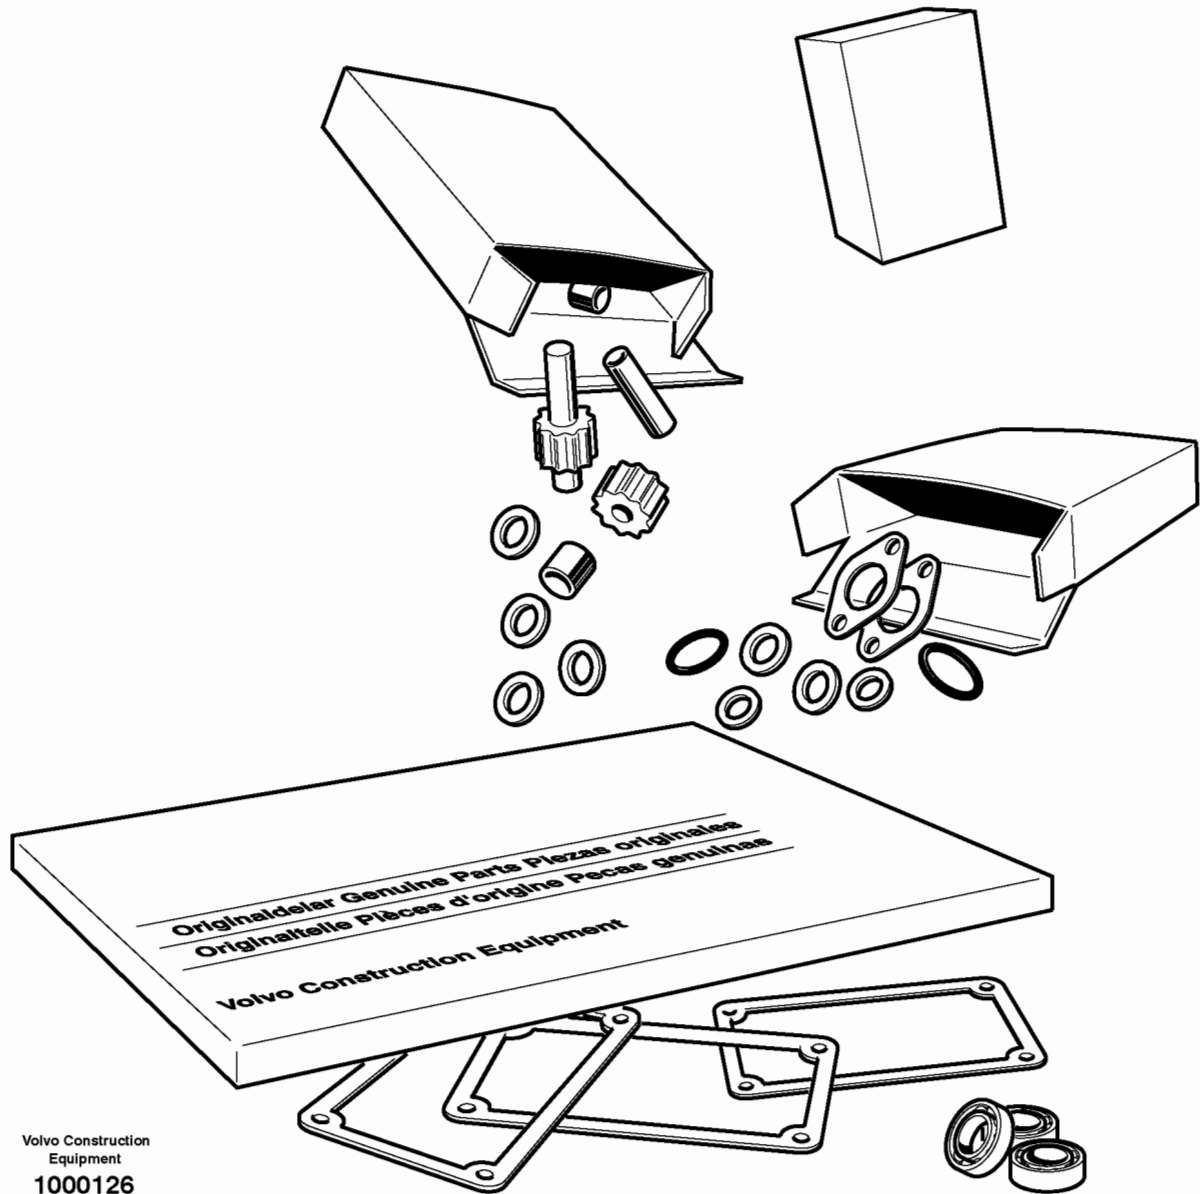

Date: 10/29/2025	Image id: 1063867	Catalogue: 20629	Model: EC220D
Brand: Volvo	Serial: 210001-210889, 220001-221458, 230001-230418, 231001-, 240001- 245001- 260001-260111, 270001-, 280001-	Group/Section: 030/100	Title: Product identification plate

Volvo Construction
Equipment
1063867

Pos	Part	Q1	Q2	Q3	Q4	Q5	PS	Kit	Description	Option(s)	Remark
1									Product sign plate		

Date: 10/29/2025	Image id: 1000126	Catalogue: 20629	Model: EC220D
Brand: Volvo	Serial: 210001-210889, 220001-221458, 230001-230418, 231001-, 240001-, 245001-, 260001-260111, 270001-, 280001-	Group/Section: 173/100	Title: Service kit BASIC 500H