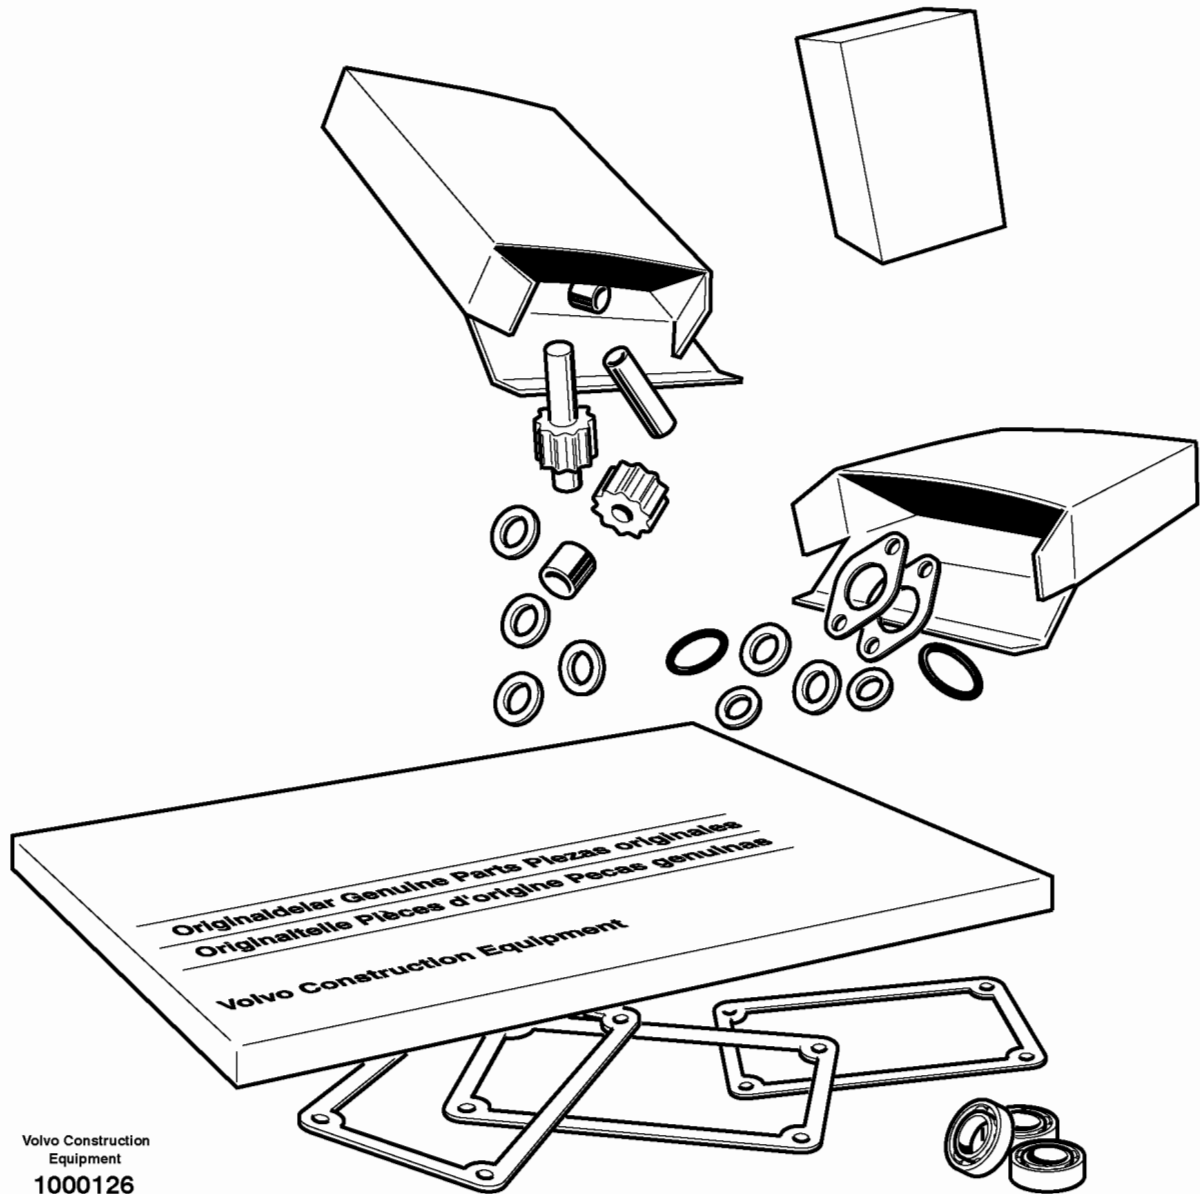

Date: 10/29/2025	Image id: 1000126	Catalogue: 20629	Model: EC220D
Brand: Volvo	Serial: 210001-210889, 220001-221458, 230001-230418, 231001-, 240001- 245001- 260001-260111, 270001-, 280001-	Group/Section: 210/200	Title: Repair kits for engine 15165690, 15083723

Section option	Kit	Option description
VOE15083723		Engine D6H, US
VOE15165690	VOE17231272	Engine D6H, EU

Pos	Part	Q1	Q2	Q3	Q4	Q5	PS	Kit	Description	Option(s)	Remark
1	VOE17490351	1							Overhaul gasket kit		D6H