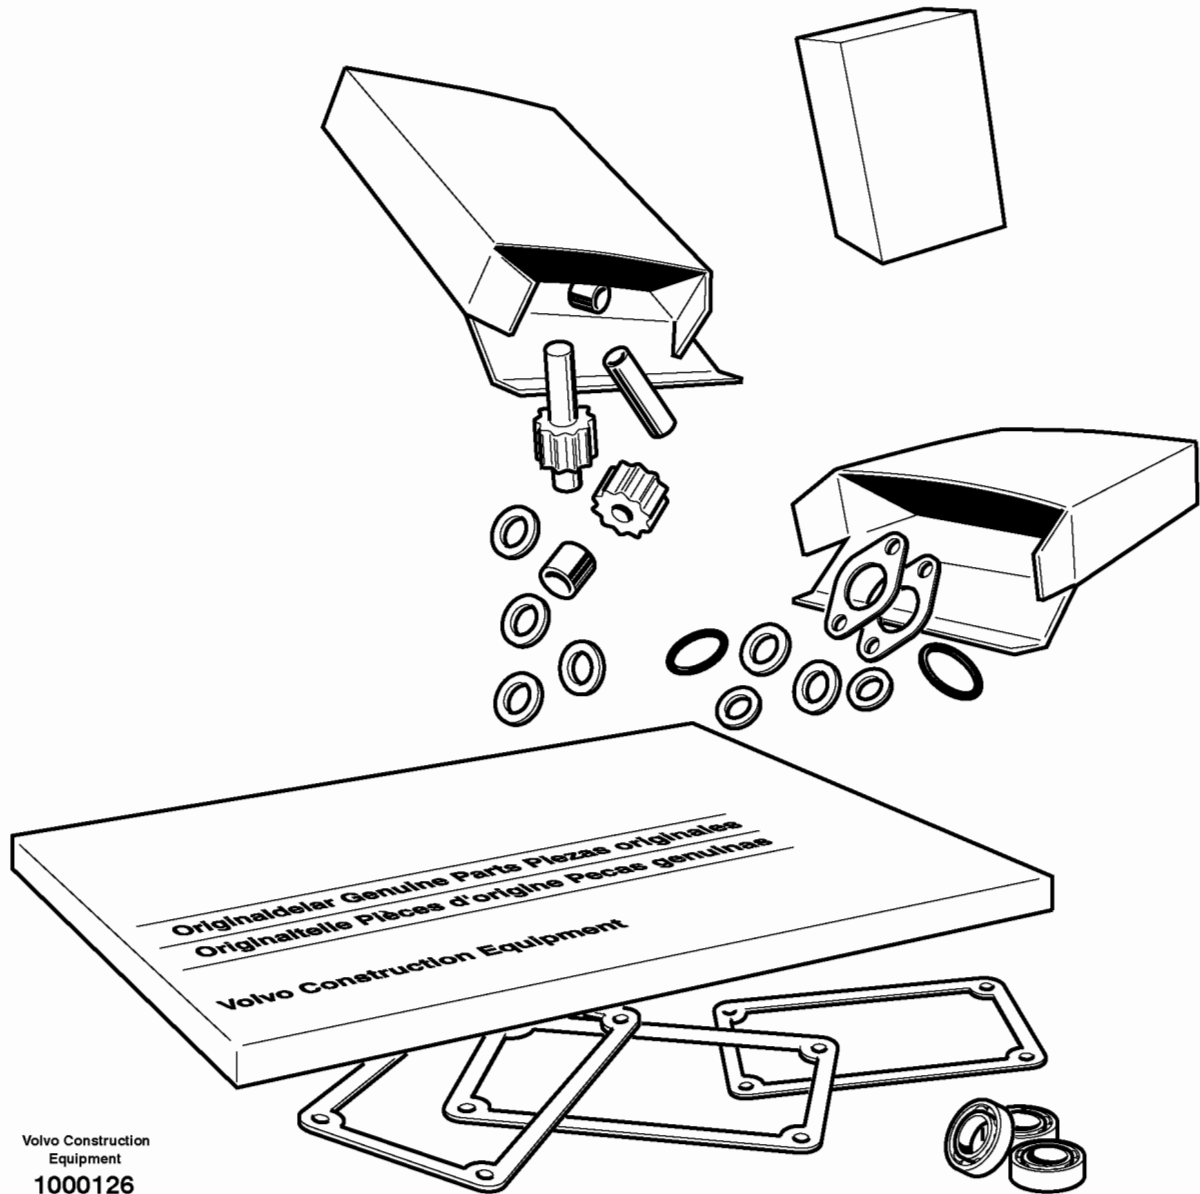

Date: 10/29/2025	Image id: 1000126	Catalogue: 20629	Model: EC220D
Brand: Volvo	Serial: 210001-210889, 220001-221458, 230001-230418, 231001-, 240001- 245001- 260001-260111, 270001-, 280001-	Group/Section: 210/250	Title: Repair kits for engine 17216591, 14536073

Section option	Kit	Option description
VOE14536073		Engine D6EEAE2
VOE17216591		Engine D6EEAE3

Pos	Part	Q1	Q2	Q3	Q4	Q5	PS	Kit	Description	Option(s)	Remark
	VOE15011856	1							Overhaul kit