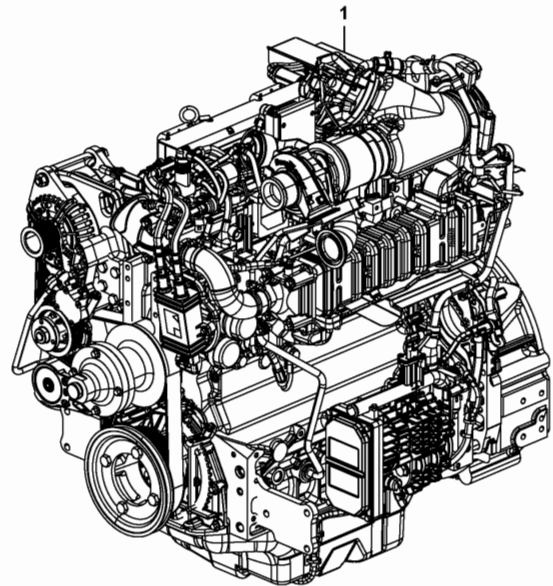

Date: 10/29/2025	Image id: 1119111	Catalogue: 20629	Model: EC220D
Brand: Volvo	Serial: 210001-210889, 220001-221458, 230001-230418, 231001-, 240001- 245001- 260001-260111, 270001-, 280001-	Group/Section: 210/400	Title: Engine

Volvo Construction
Equipment
1119111

Section option	Kit	Option description
VOE17231270		Engine D6H, US
VOE17231272		Engine D6H, EU
VOE8289743		Engine D6H , US
VOE8290873		Engine D6H , EU

Pos	Part	Q1	Q2	Q3	Q4	Q5	PS	Kit	Description	Option(s)	Remark
1	VOE17231270	1							Engine	VOE8290873	D6H, US, REMAN VOE9017231270
1	VOE17231272	1							Engine	VOE8289743	D6H, EU, REMAN VOE9017231272
2									Alternator		See footnote 3768)
2									Starter Motor		See footnote 3768)