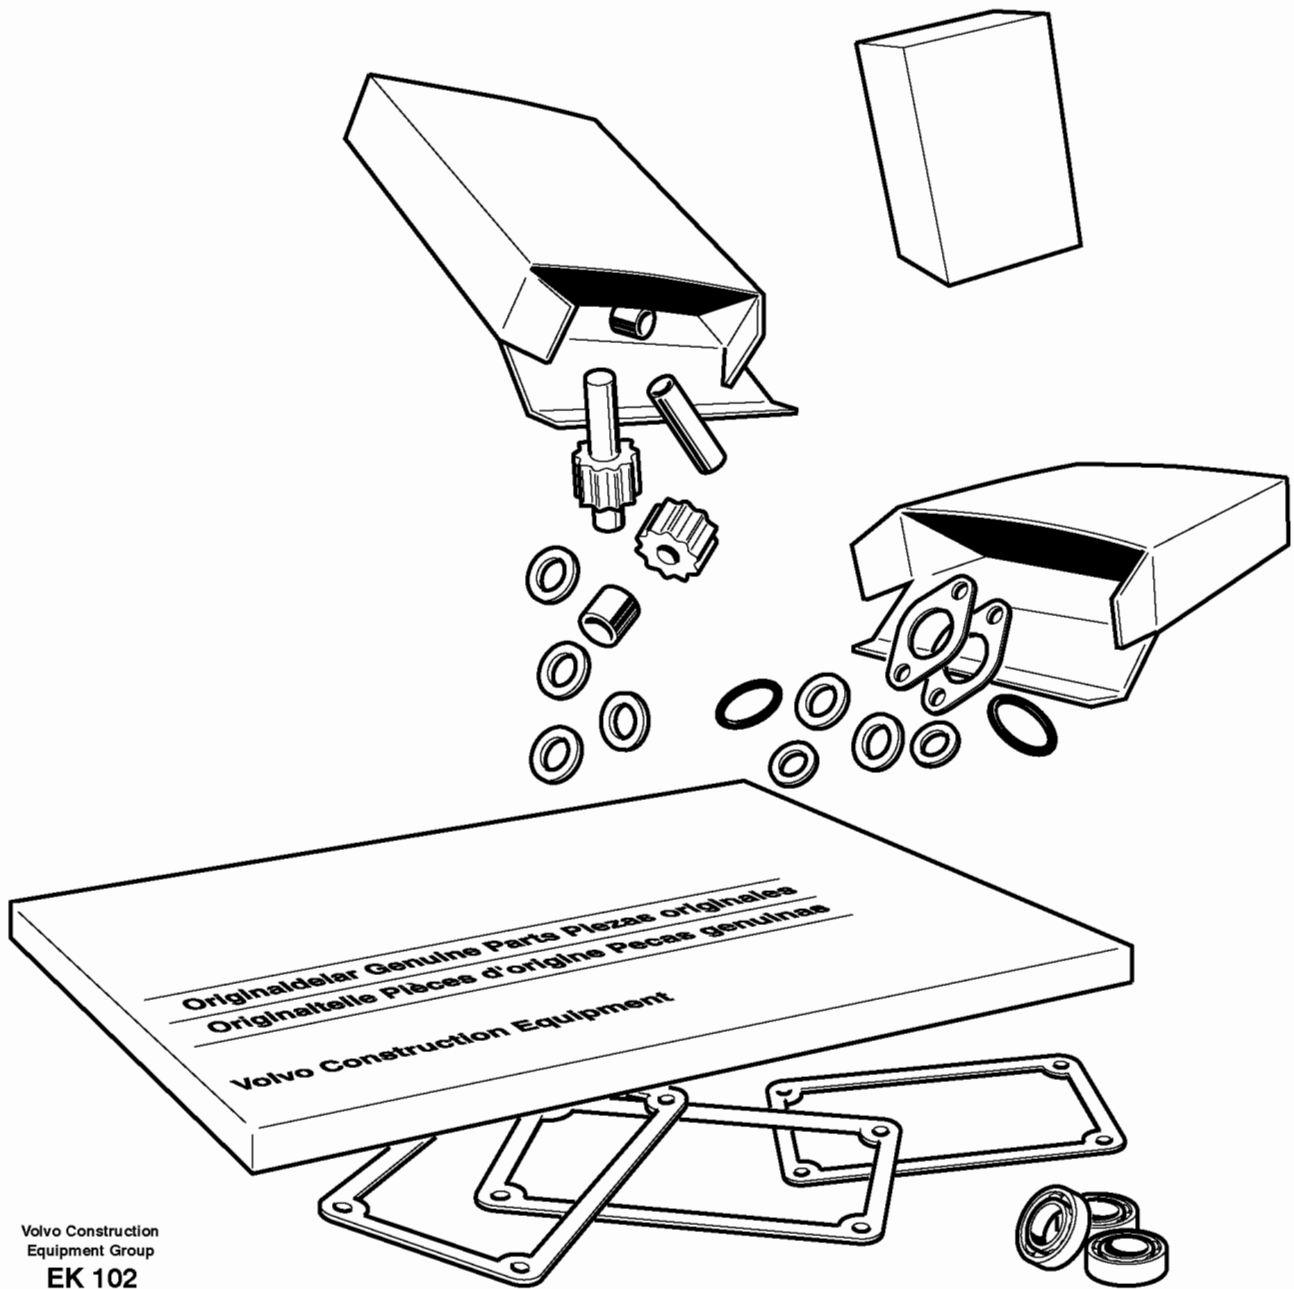

Date: 10/29/2025	Image id: EK102	Catalogue: 20629	Model: EC220D
Brand: Volvo	Serial: 210001-210889, 220001-221458, 230001-230418, 231001-, 240001- 245001- 260001-260111, 270001-, 280001-	Group/Section: 210/225	Title: Repair kits for engine 17231270, 17231272

Section option	Kit	Option description
VOE17231270		Engine D6H, US
VOE17231272		Engine D6H, EU