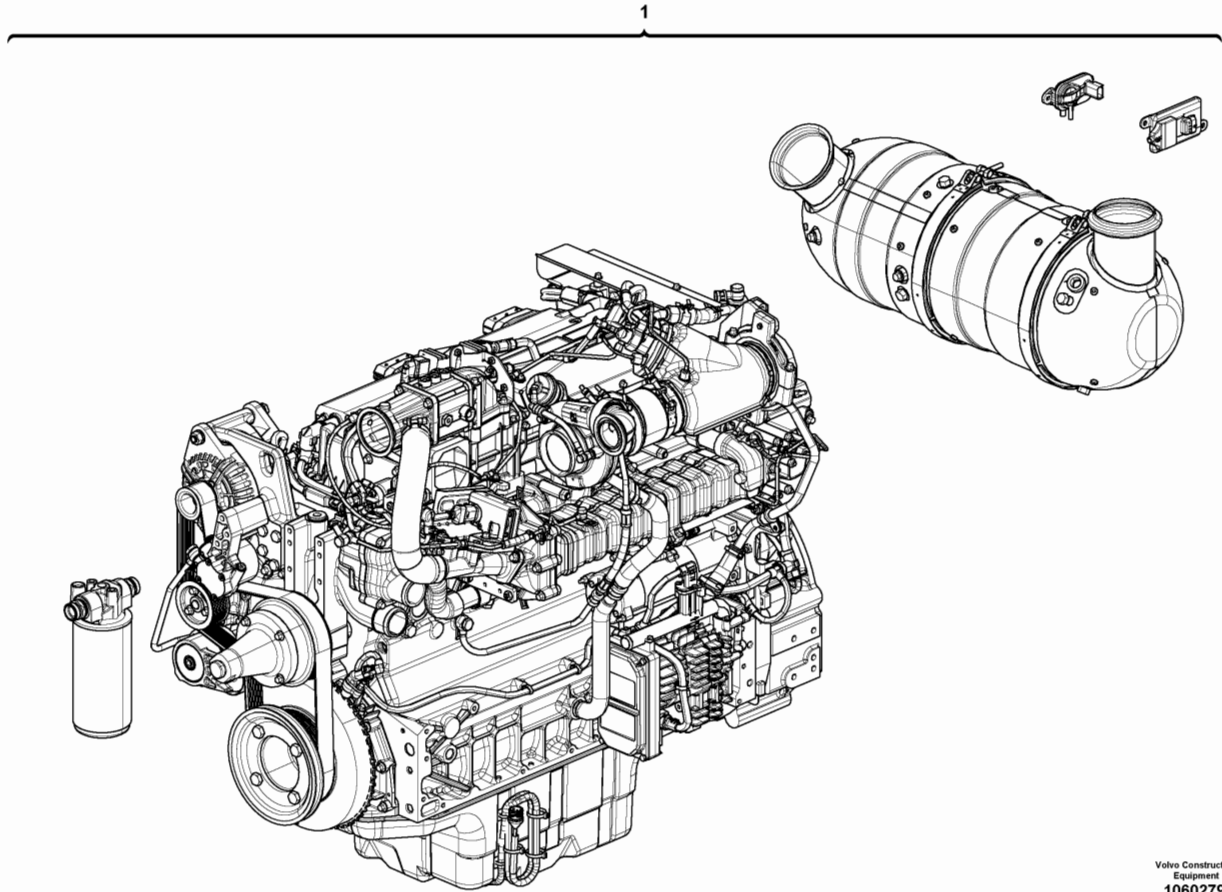

Date: 10/29/2025	Image id: 1060279	Catalogue: 20629	Model: EC220D
Brand: Volvo	Serial: 210001-210889, 220001-221458, 230001-230418, 231001-, 240001- 245001- 260001-260111, 270001-, 280001-	Group/Section: 210/100	Title: Engine

Section option	Kit	Option description
VOE17231270		Engine D6H, US
VOE17231272		Engine D6H, EU
VOE8289743		Engine D6H , US
VOE8290873		Engine D6H , EU

Q1-Q5	Option	Option description	
Q1 8289743	VOE8289743	Engine D6H , US	
Q2 8290873	VOE8290873	Engine D6H , EU	

Pos	Part	Q1	Q2	Q3	Q4	Q5	PS	Kit	Description	Option(s)	Remark
1	VOE15165690		1				SS		Engine		EU See ref 210/400, REMAN