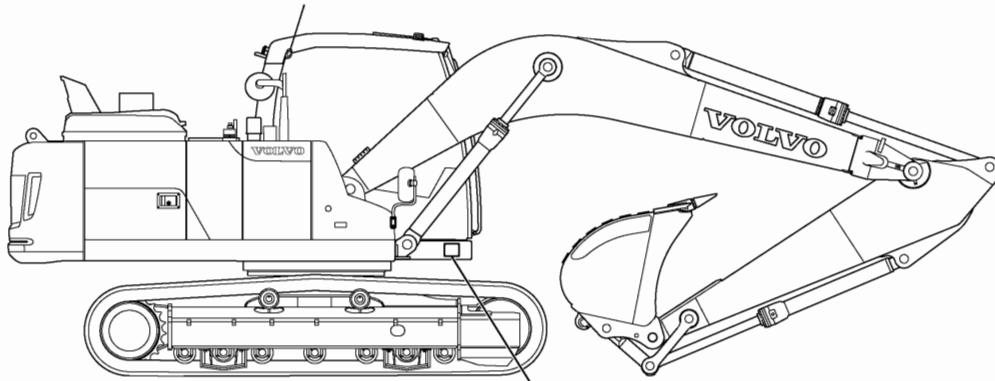

Date: 10/29/2025	Image id: 1063867	Catalogue: 20629	Model: EC220D
Brand: Volvo	Serial: 210001-210889, 220001-221458, 230001-230418, 231001-, 240001- 245001- 260001-260111, 270001-, 280001-	Group/Section: 030/100	Title: Product identification plate

Volvo Construction
Equipment
1063867

Pos	Part	Q1	Q2	Q3	Q4	Q5	PS	Kit	Description	Option(s)	Remark
1									Product sign plate		

Date: 10/29/2025	Image id: 1000126	Catalogue: 20629	Model: EC220D
Brand: Volvo	Serial: 210001-210889, 220001-221458, 230001-230418, 231001-, 240001-, 245001-, 260001-260111, 270001-, 280001-	Group/Section: 173/100	Title: Service kit BASIC 500H