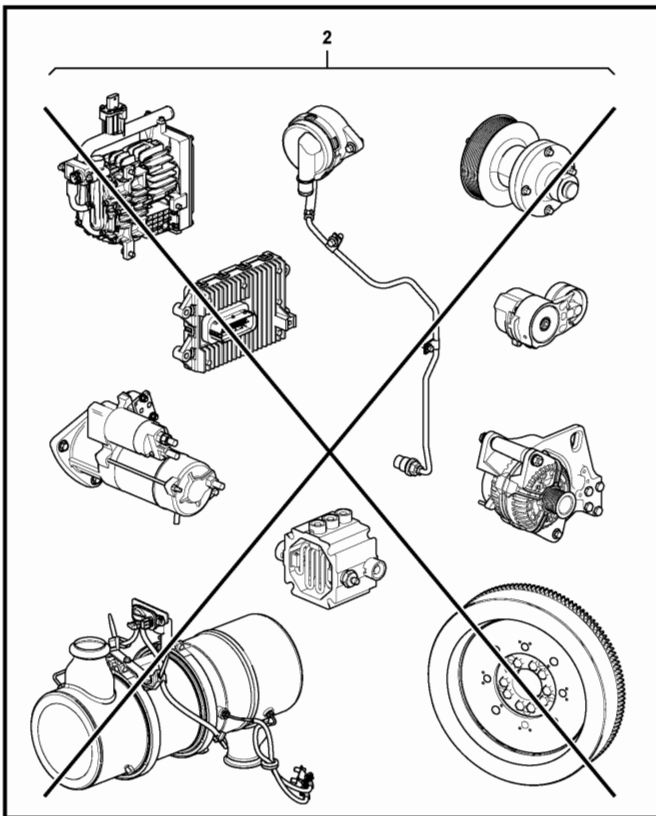

Date: 10/29/2025	Image id: 1119111	Catalogue: 20629	Model: EC220D
Brand: Volvo	Serial: 210001-210889, 220001-221458, 230001-230418, 231001-, 240001- 245001- 260001-260111, 270001-, 280001-	Group/Section: 210/400	Title: Engine

Volvo Construction
Equipment
1119111

Section option	Kit	Option description
VOE17231270		Engine D6H, US
VOE17231272		Engine D6H, EU
VOE8289743		Engine D6H , US
VOE8290873		Engine D6H , EU

Pos	Part	Q1	Q2	Q3	Q4	Q5	PS	Kit	Description	Option(s)	Remark
1	VOE17231270	1							Engine	VOE8290873	D6H, US, REMAN VOE9017231270
1	VOE17231272	1							Engine	VOE8289743	D6H, EU, REMAN VOE9017231272
2									Alternator		See footnote 3768)
2									Starter Motor		See footnote 3768)