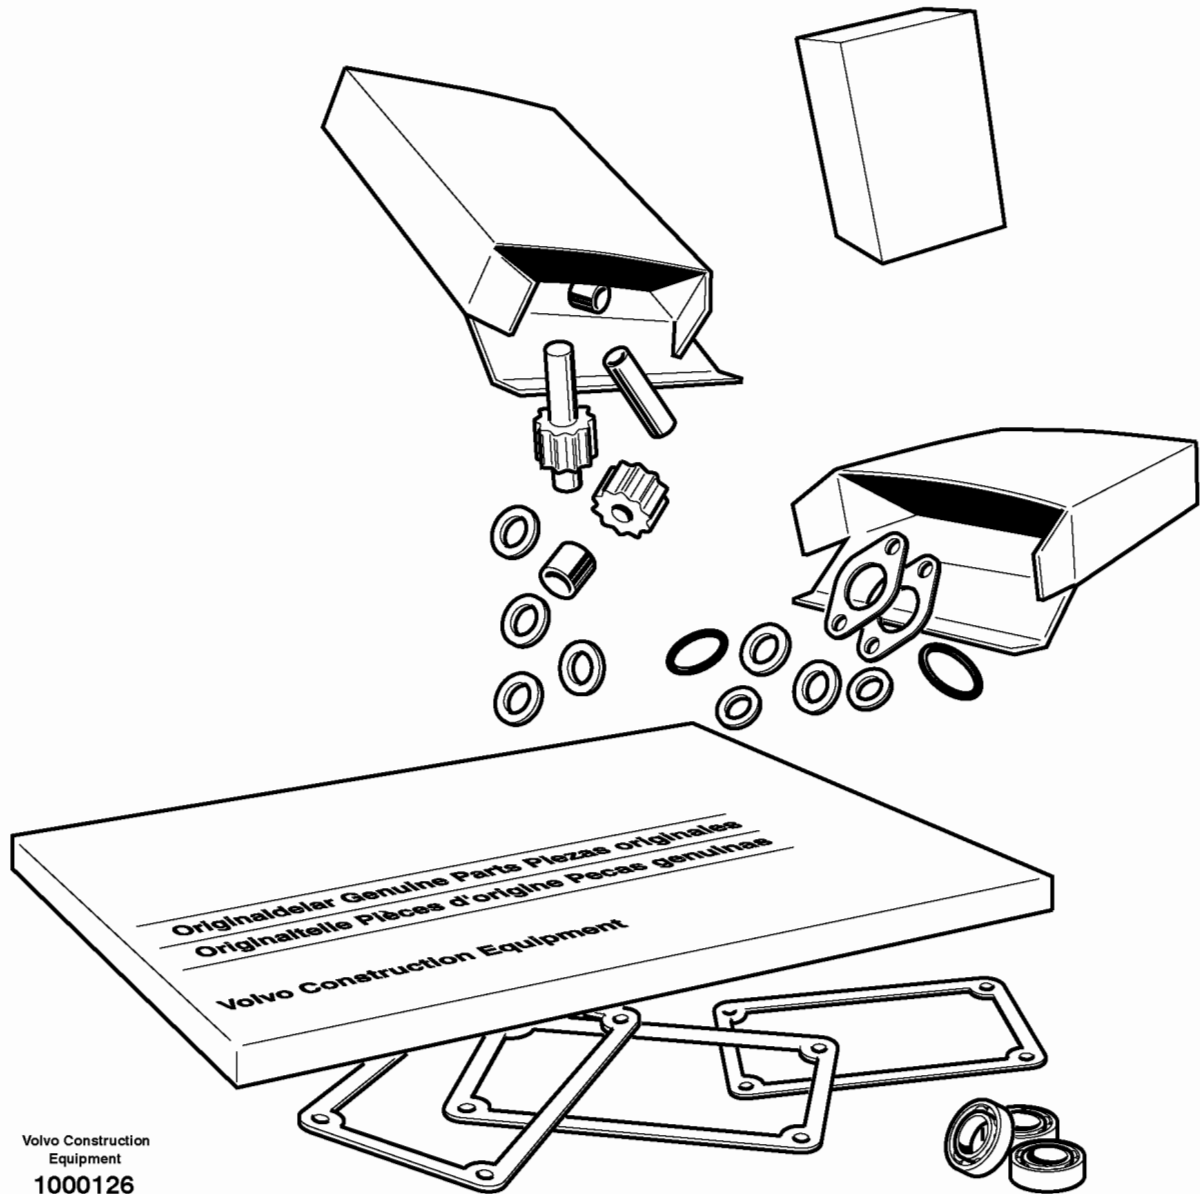

Date: 10/29/2025	Image id: 1000126	Catalogue: 20629	Model: EC220D
Brand: Volvo	Serial: 210001-210889, 220001-221458, 230001-230418, 231001-, 240001- 245001- 260001-260111, 270001-, 280001-	Group/Section: 173/200	Title: Service kit BASIC 1000H

Section footnote 5144) Kit Oil, fuel, air, hydraulic and cab filters

Pos	Part	Q1	Q2	Q3	Q4	Q5	PS	Kit	Description	Option(s)	Remark
	VOE54804567								Service kit		BASIC
	VOE11110683	1							•Fuel filter		
	VOE14711981	1							•Filter element