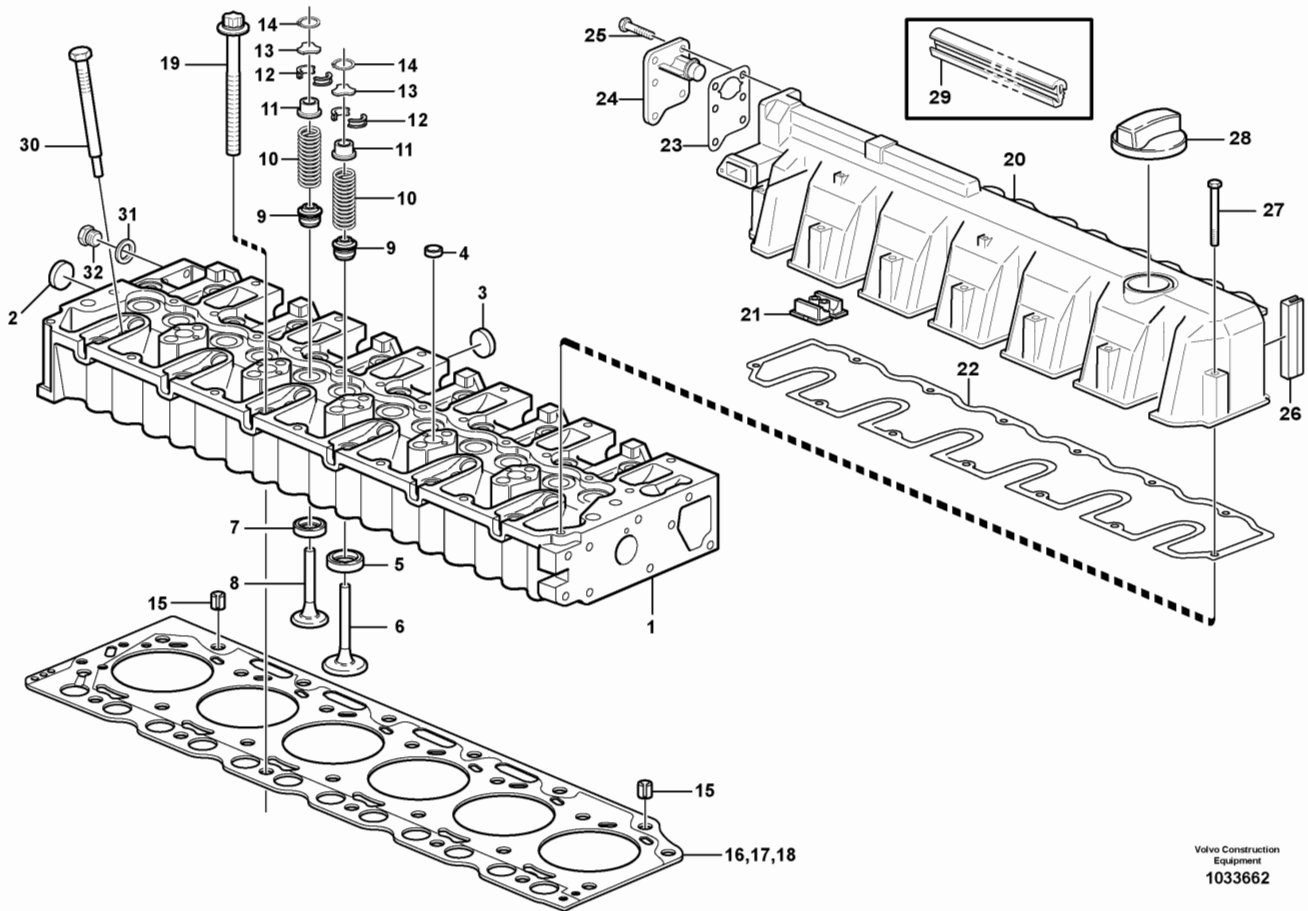

Date: 10/29/2025	Image id: 1033662	Catalogue: 20629	Model: EC220D
Brand: Volvo	Serial: 210001-210889, 220001-221458, 230001-230418, 231001-, 240001- 245001- 260001-260111, 270001-, 280001-	Group/Section: 211/120	Title: Cylinder head 17216591, 53641279