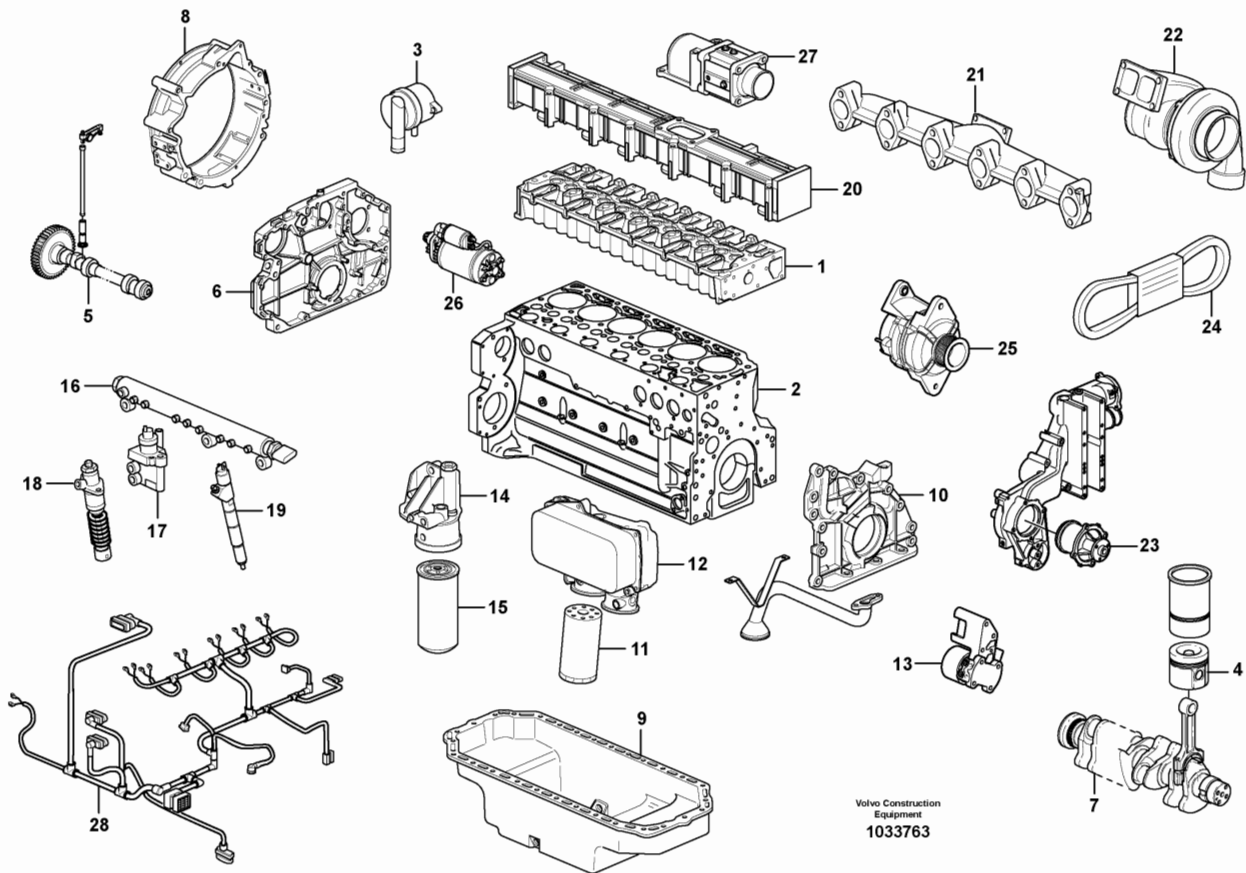

Date: 10/29/2025	Image id: 1033763	Catalogue: 20629	Model: EC220D
Brand: Volvo	Serial: 210001-210889, 220001-221458, 230001-230418, 231001-, 240001- 245001- 260001-260111, 270001-, 280001-	Group/Section: 210/110	Title: Engine 8292039 , 8292040

Section option	Kit	Option description
VOE14536073		Engine D6EEAE2
VOE17216591		Engine D6EEAE3

Q1-Q5	Option	Option description	
Q1 8292039	VOE8292039	Engine Installation	
Q2 8292040	VOE8292040	Engine Installation	

Pos	Part	Q1	Q2	Q3	Q4	Q5	PS	Kit	Description	Option(s)	Remark
	VOE14536073	1							Engine		D6EEAE2, REMAN VOE9014536073
	VOE17216591		1				SE		Engine		See footnote 932)
	VOE14536076		1						Engine		See footnote 1)