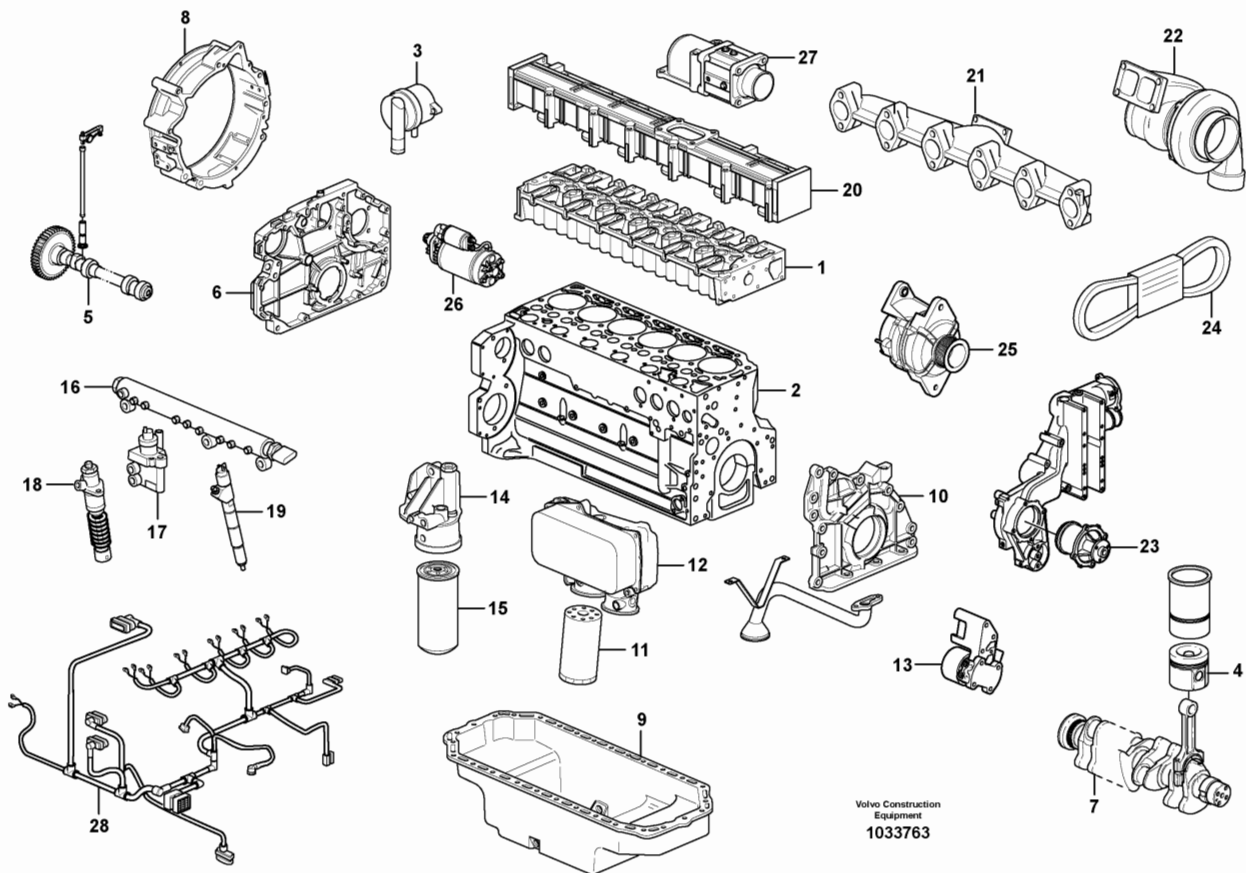

Date: 9/23/2025	Image id: 1033763	Catalogue: 20460	Model: EC210B
Brand: Volvo	Serial: 35001-39999, 40001-41093, 50001-52370, 70001-79999, 80001-80188, 81001-85581, 90001-92051, 95001-95057	Group/Section: 210/200	Title: Engine

Section option	Kit	Option description
VOE8286124		Engine without Epa label
VOE8287804		Engine with Epa label EMISSION CERTIFICATED FROM EU&EPA

Q1-Q5	Option	Option description	
Q1 8286124			
Q2 8287804			

Pos	Part	Q1	Q2	Q3	Q4	Q5	PS	Kit	Description	Option(s)	Remark
	VOE14536073	1							Engine		D6EEAE2, REMAN VOE9014536073
	VOE14536076		1						Engine		D6EEAE3, REMAN VOE9014536076