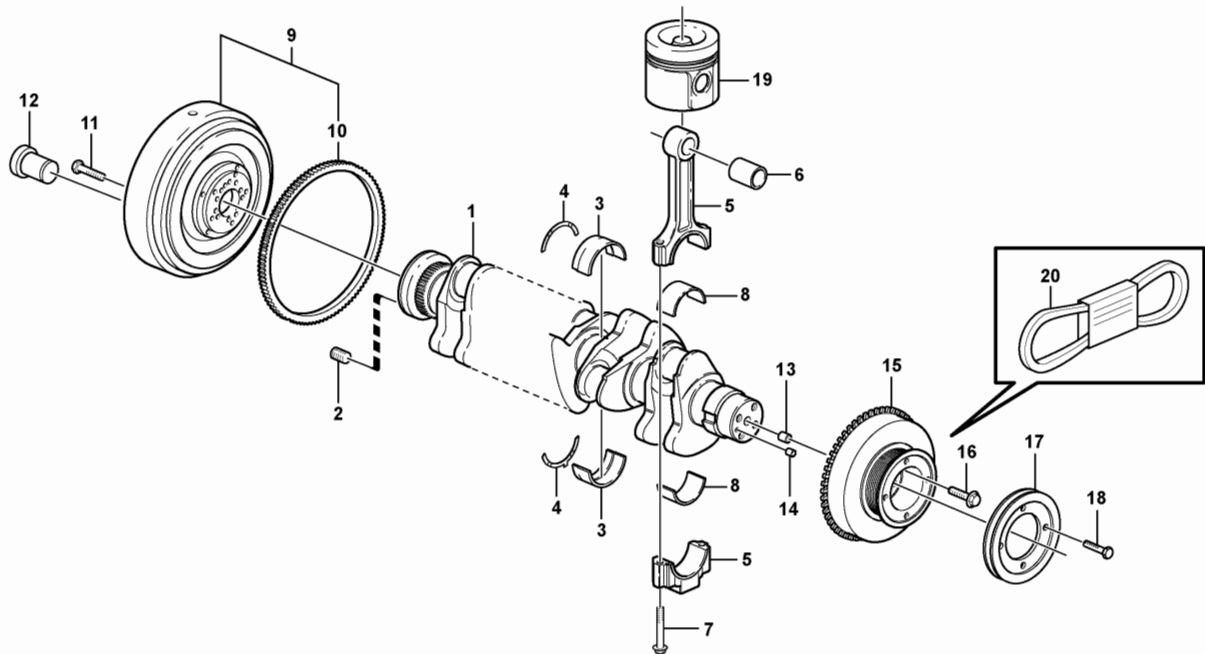

Date: 9/23/2025	Image id: 1043957	Catalogue: 20460	Model: EC210B
Brand: Volvo	Serial: 35001-39999, 40001-41093, 50001-52370, 70001-79999, 80001-80188, 81001-85581, 90001-92051, 95001-95057	Group/Section: 216/100	Title: Crankshaft and related parts 8286124,8287804

Volvo Construction
Equipment
1043957

Section option	Kit	Option description
VOE8286124		Engine without Epa label
VOE8287804		Engine with Epa label EMISSION CERTIFICATED FROM EU&EPA

Pos	Part	Q1	Q2	Q3	Q4	Q5	PS	Kit	Description	Option(s)	Remark
1	VOE21351237	1							Crankshaft		(VOE20838068), REMAN VOE9020838068, VOE9021351237
2	VOE20459144	10							Insert		
3	VOE22967564	7							Main bearing		(VOE20850106)STD 84,00 MM
3	VOE22967569	7							Main bearing		(VOE20850110)U SZ