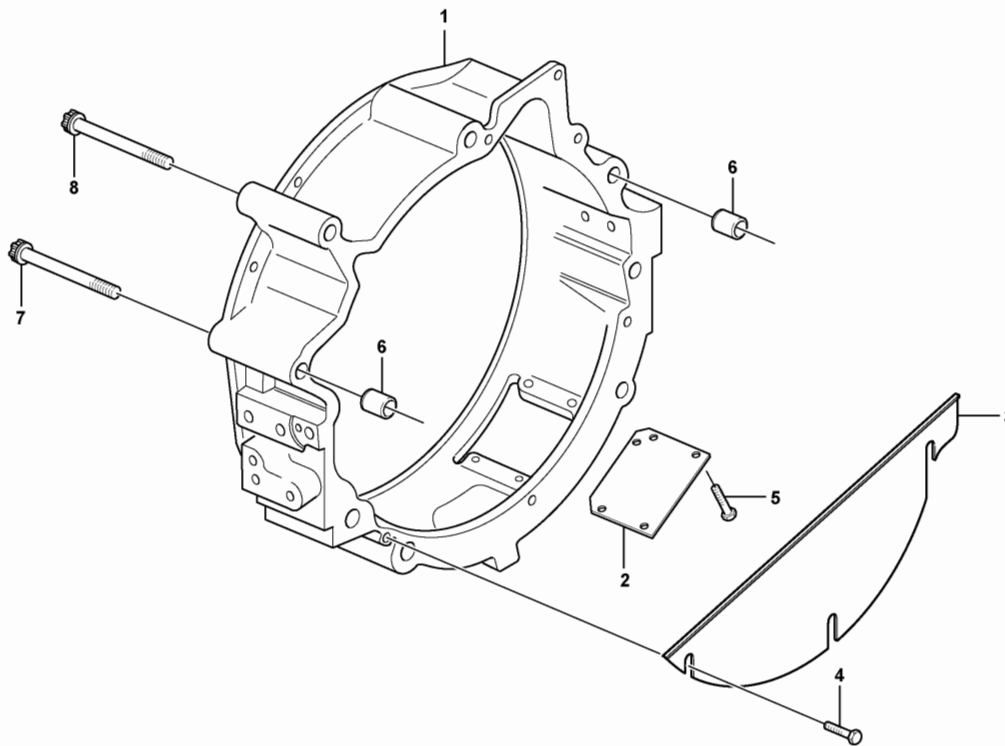

Date: 9/23/2025	Image id: 1027113	Catalogue: 20460	Model: EC210B
Brand: Volvo	Serial: 35001-39999, 40001-41093, 50001-52370, 70001-79999, 80001-80188, 81001-85581, 90001-92051, 95001-95057	Group/Section: 216/200	Title: Flywheel housing 8286124,8287804

Volvo Construction
Equipment
1027113

Section option	Kit	Option description
VOE8286124		Engine without Epa label
VOE8287804		Engine with Epa label EMISSION CERTIFICATED FROM EU&EPA

Pos	Part	Q1	Q2	Q3	Q4	Q5	PS	Kit	Description	Option(s)	Remark
1	VOE21044436	1							Flywheel housing		
2	VOE20547288	1							•Cover Plate		
3	VOE20459989	1							•Cover		
4	VOE20405729	3							•Screw		
5	VOE20405729	4							•Screw		
6	VOE21455862	2							Bushing		(VOE20585971)
7	VOE20459996	2							Screw