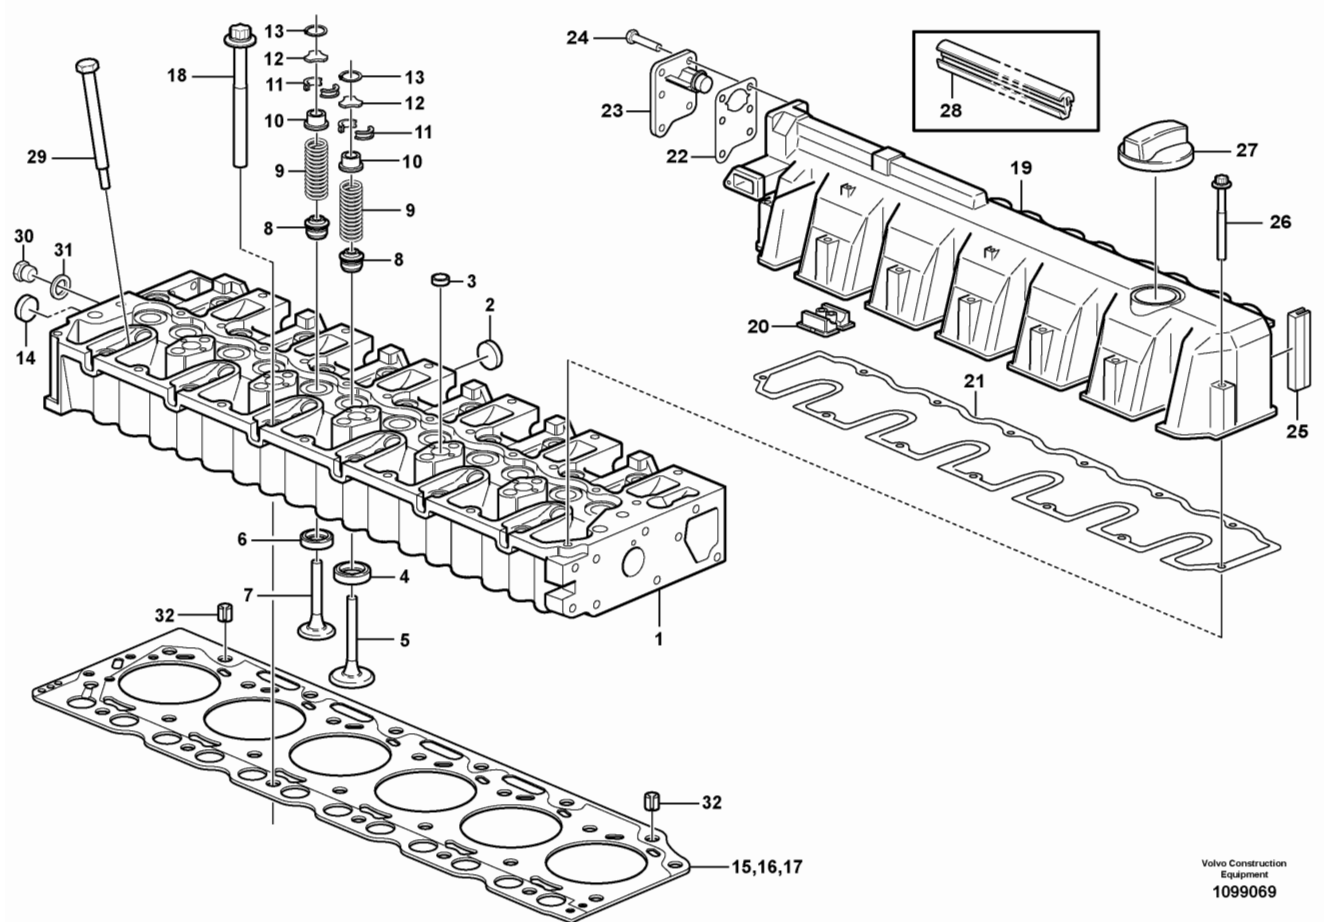

Date: 9/23/2025	Image id: 1099069	Catalogue: 20460	Model: EC210B
Brand: Volvo	Serial: 35001-39999, 40001-41093, 50001-52370, 70001-79999, 80001-80188, 81001-85581, 90001-92051, 95001-95057	Group/Section: 211/100	Title: Cylinder head 14536073

Volvo Construction
Equipment
1099069

Section option	Kit	Option description
VOE14536073		Engine D6EEAE2

Q1-Q5	Option	Option description
Q1 ENG -12235716		
Q2 ENG 12235717-		

Pos	Part	Q1	Q2	Q3	Q4	Q5	PS	Kit	Description	Option(s)	Remark
1	VOE20941118	1					SS		Cylinder head		REMAN VOE9020941118, VOE9023095755