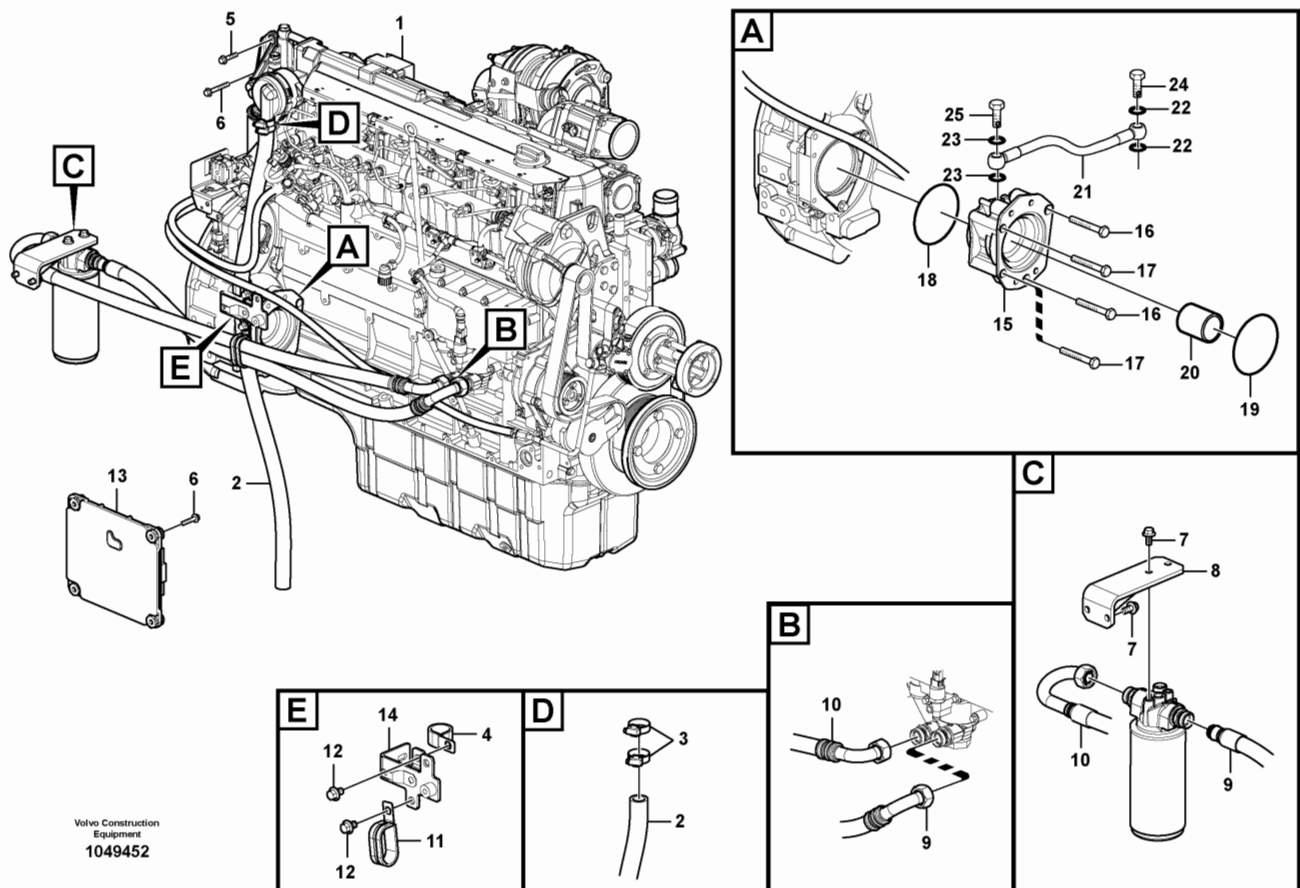

Date: 9/23/2025	Image id: 1049452	Catalogue: 20460	Model: EC210B
Brand: Volvo	Serial: 35001-39999, 40001-41093, 50001-52370, 70001-79999, 80001-80188, 81001-85581, 90001-92051, 95001-95057	Group/Section: 210/150	Title: Engine

Section option	Kit	Option description
VOE8289500		Leak-off line for slope-rotator on basic machine
VOE8289518		Engine without Epa label
VOE8289519		Engine with Epa label EMISSION CERTIFICATED FROM EU AND EPA

Q1-Q5	Option	Option description	
Q1 8289518	VOE8289518	Engine without Epa label	
Q2 8289519	VOE8289519	Engine with Epa label EMISSION CERTIFICATED FROM EU AND EPA	
Q3 8289500	VOE8289500	Leak-off line for slope-rotator on basic machine	

Pos	Part	Q1	Q2	Q3	Q4	Q5	PS	Kit	Description	Option(s)	Remark