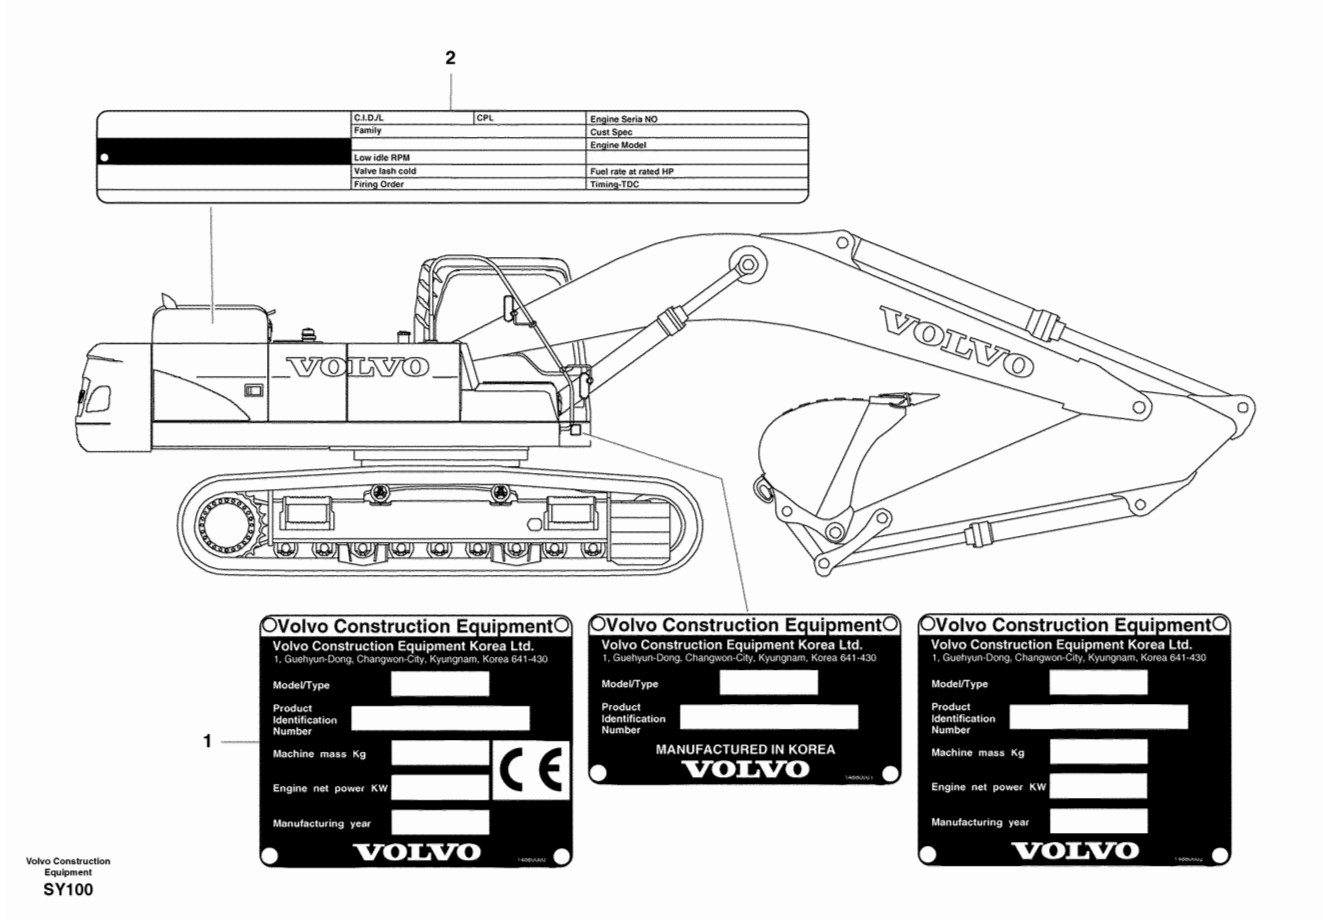

Date: 9/23/2025	Image id: SY100	Catalogue: 20460	Model: EC210B
Brand: Volvo	Serial: 35001-39999, 40001-41093, 50001-52370, 70001-79999, 80001-80188, 81001-85581, 90001-92051, 95001-95057	Group/Section: 030/100	Title: Product identification plate

Pos	Part	Q1	Q2	Q3	Q4	Q5	PS	Kit	Description	Option(s)	Remark
1									Product sign plate		
2									Engine sign plate		

Date: 9/23/2025	Image id: 1049452	Catalogue: 20460	Model: EC210B
Brand: Volvo	Serial: 35001-39999, 40001-41093, 50001-52370, 70001-79999, 80001-80188, 81001-85581, 90001-92051, 95001-95057	Group/Section: 210/100	Title: Engine

Section option	Kit	Option description
VOE8286124		Engine without Epa label
VOE8286144	VOE14623337	Leak-off line for slope-rotator on basic machine
VOE8287804		Engine with Epa label EMISSION CERTIFICATED FROM EU&EPA