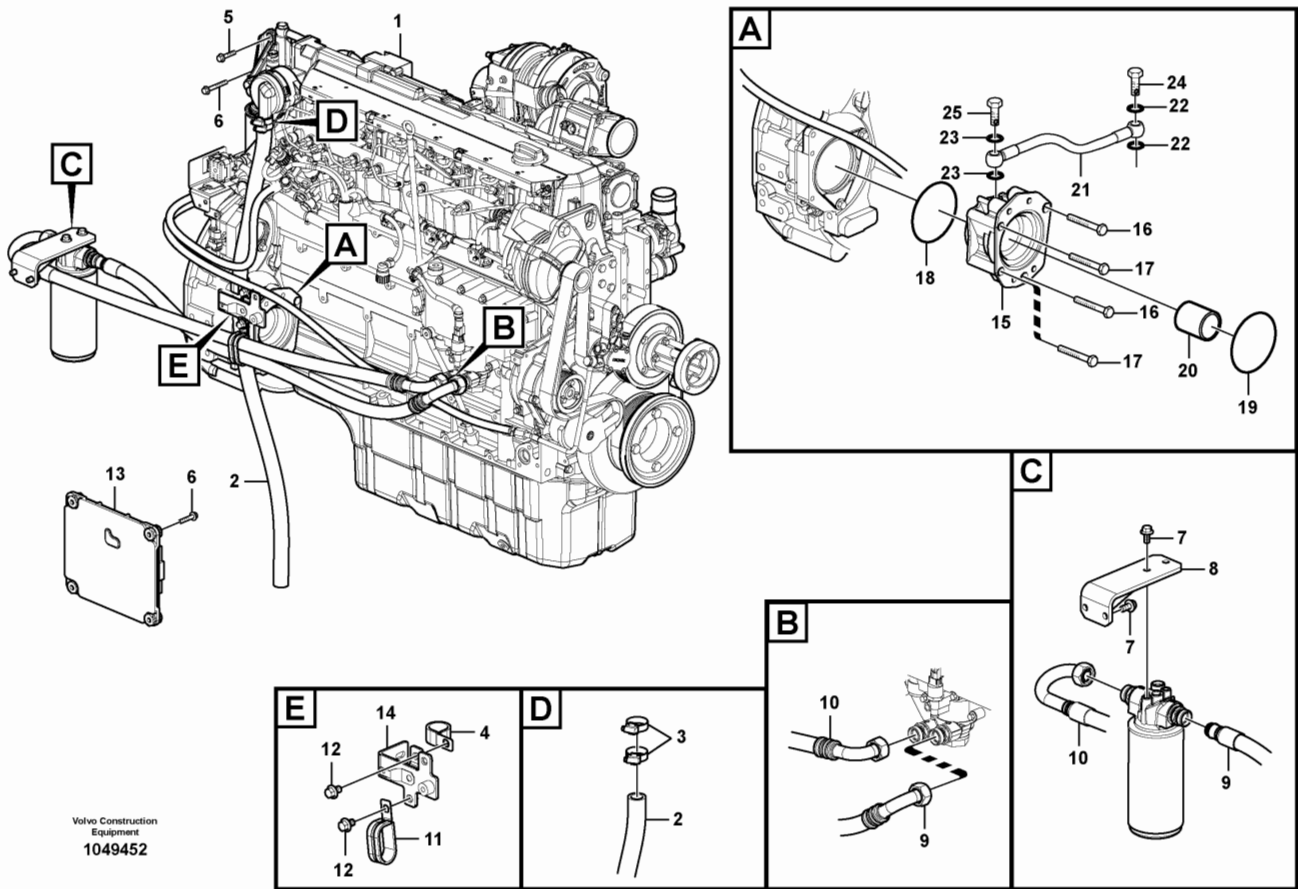

Date: 9/23/2025	Image id: SY100	Catalogue: 20460	Model: EC210B
Brand: Volvo	Serial: 35001-39999, 40001-41093, 50001-52370, 70001-79999, 80001-80188, 81001-85581, 90001-92051, 95001-95057	Group/Section: 030/100	Title: Product identification plate

Pos	Part	Q1	Q2	Q3	Q4	Q5	PS	Kit	Description	Option(s)	Remark
1									Product sign plate		
2									Engine sign plate		

Date: 9/23/2025	Image id: 1049452	Catalogue: 20460	Model: EC210B
Brand: Volvo	Serial: 35001-39999, 40001-41093, 50001-52370, 70001-79999, 80001-80188, 81001-85581, 90001-92051, 95001-95057	Group/Section: 210/100	Title: Engine