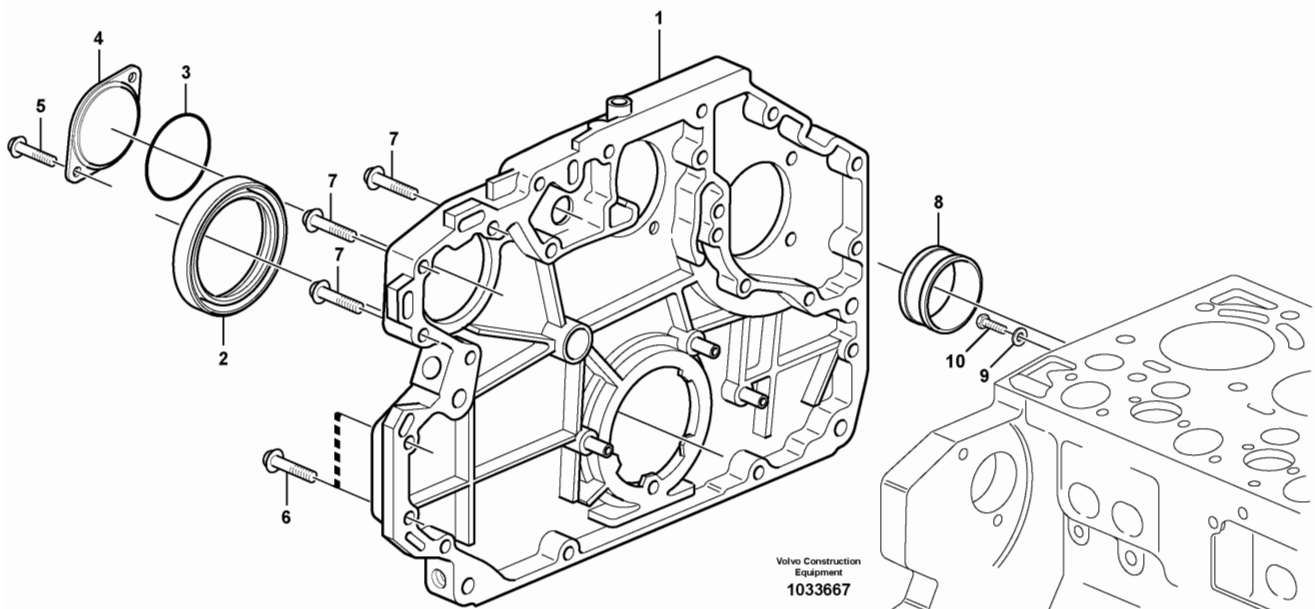

Date: 9/23/2025	Image id: 1033667	Catalogue: 20460	Model: EC210B
Brand: Volvo	Serial: 35001-39999, 40001-41093, 50001-52370, 70001-79999, 80001-80188, 81001-85581, 90001-92051, 95001-95057	Group/Section: 215/100	Title: Timing gear casing 8286124,8287804

Section option	Kit	Option description
VOE8286124		Engine without Epa label
VOE8287804		Engine with Epa label EMISSION CERTIFICATED FROM EU&EPA

Pos	Part	Q1	Q2	Q3	Q4	Q5	PS	Kit	Description	Option(s)	Remark
1	VOE22444773	1							Timing gear casing		(VOE20841195)ENG -12317598
1	VOE23377567	1							Flywheel housing		ENG 12317599-
2	VOE21628356	1							Crankshaft seal		(VOE20459115)
3	VOE20405652	1							O-ring		
4	VOE22610639	1							Cover		(VOE20950063)
5	VOE20450801	2							Screw