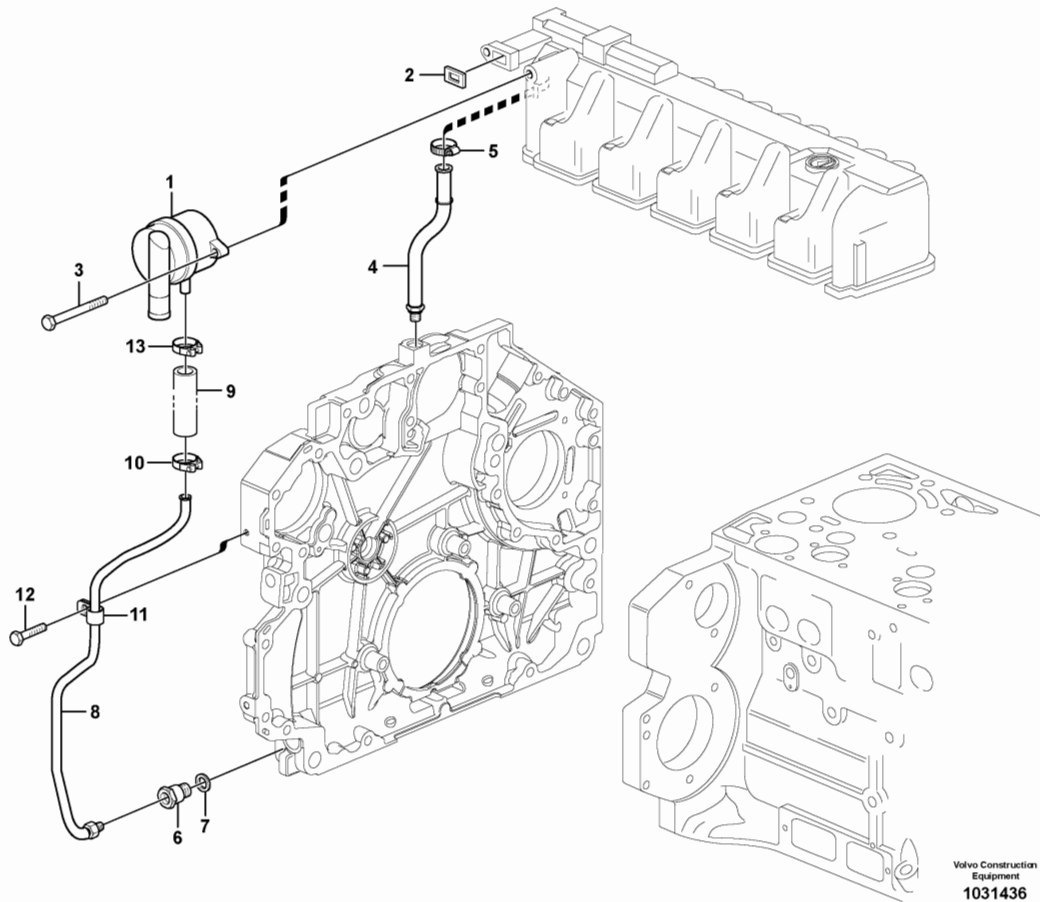

Date: 9/23/2025	Image id: 1031436	Catalogue: 20460	Model: EC210B
Brand: Volvo	Serial: 35001-39999, 40001-41093, 50001-52370, 70001-79999, 80001-80188, 81001-85581, 90001-92051, 95001-95057	Group/Section: 212/300	Title: Crankcase ventilation 8286124,8287804

Section option	Kit	Option description
VOE8286124		Engine without Epa label
VOE8287804		Engine with Epa label EMISSION CERTIFICATED FROM EU&EPA

Pos	Part	Q1	Q2	Q3	Q4	Q5	PS	Kit	Description	Option(s)	Remark
1	VOE20930510	1							Oil separator		
2	VOE21038626	1							•Plane gasket		
3	VOE20405504	2							Screw		
4	VOE20798824	1							Return line		
5	VOE20799673	1							Hose clamp		
6	VOE21496705	1							Drain valve		(VOE20841133)
7	VOE20460026	1							Sealing ring