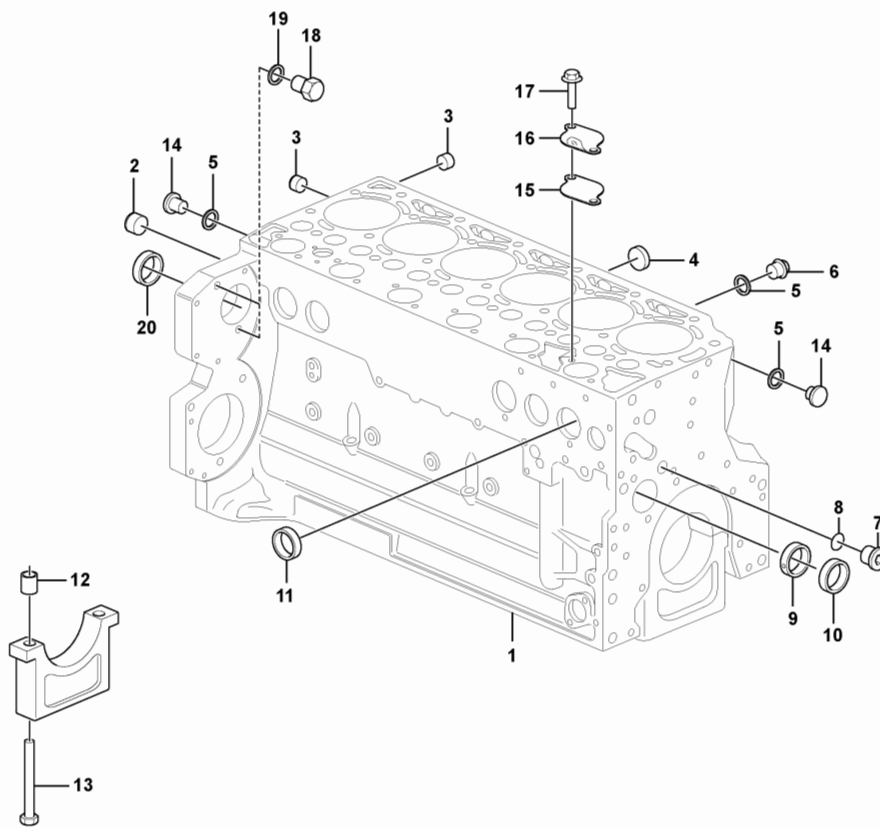

Date: 9/23/2025	Image id: 1105397	Catalogue: 20460	Model: EC210B
Brand: Volvo	Serial: 35001-39999, 40001-41093, 50001-52370, 70001-79999, 80001-80188, 81001-85581, 90001-92051, 95001-95057	Group/Section: 212/100	Title: Cylinder block 8286124,8287804

Volvo Construction
Equipment
1105397

Section option	Kit	Option description
VOE8286124		Engine without Epa label
VOE8287804		Engine with Epa label EMISSION CERTIFICATED FROM EU&EPA

Pos	Part	Q1	Q2	Q3	Q4	Q5	PS	Kit	Description	Option(s)	Remark
1	VOE22468043	1							Crankcase		(VOE21077566)
2	VOE20785813	1							•Plug		
3	VOE20508600	2							•Plug		
4	VOE20412745	6							•Core plug		
5	VOE993677	3							•Gasket		
6	VOE20405716	2							•Plug		
7	VOE20998904	1							•Plug