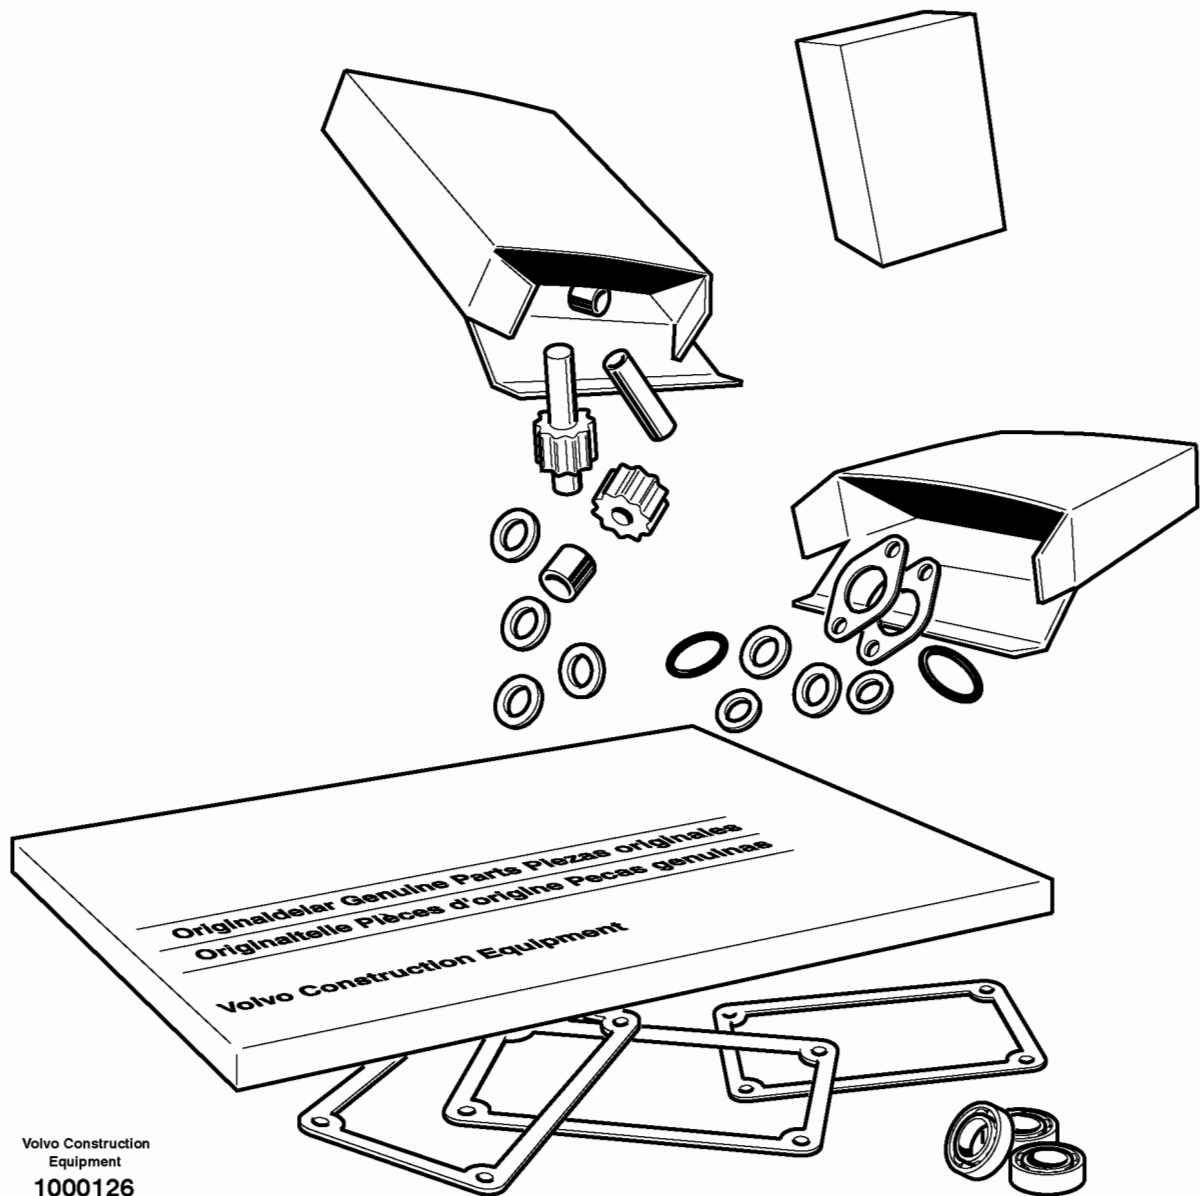

Date: 9/23/2025	Image id: 1000126	Catalogue: 20460	Model: EC210B
Brand: Volvo	Serial: 35001-39999, 40001-41093, 50001-52370, 70001-79999, 80001-80188, 81001-85581, 90001-92051, 95001-95057	Group/Section: 210/300	Title: Repair kits for engine

Pos	Part	Q1	Q2	Q3	Q4	Q5	PS	Kit	Description	Option(s)	Remark
	VOE15011856	1							Overhaul kit		
	VOE15011854	1							•Cylinder head kit		
	VOE13969011	1							••Gasket		
	VOE20412314	4							••Stud