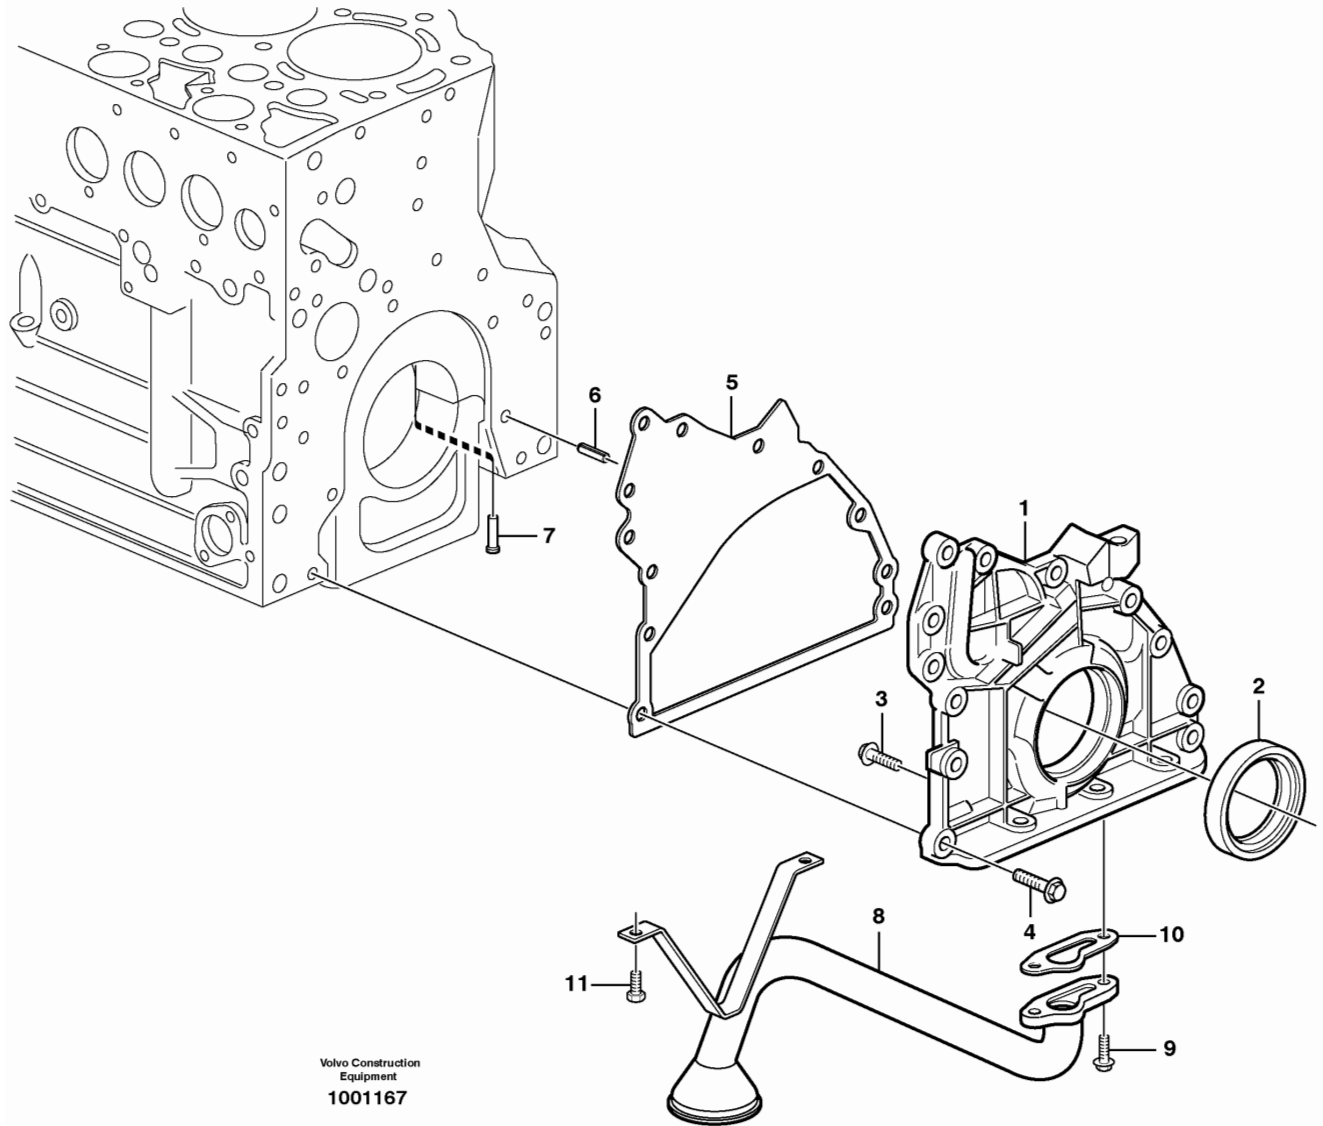

Date: 9/9/2025	Image id: 1001167	Catalogue: 20601	Model: EC200B
Brand: Volvo	Serial: 30001-	Group/Section: 221/100	Title: Lubricating oil system

Section option	Kit	Option description
VOE8286124		Engine without Epa label

Q1-Q5	Option	Option description
Q1 8286124		

Pos	Part	Q1	Q2	Q3	Q4	Q5	PS	Kit	Description	Option(s)	Remark
1	VOE21489736	1					SS		Oil pump		(VOE20574451)
2	VOE21496591	1							•Lip seal		(VOE20459168)
3	VOE20451738	1							•Screw		
4	VOE20412324	10							Screw		
5	VOE21531890	1							Gasket		(VOE20537029)