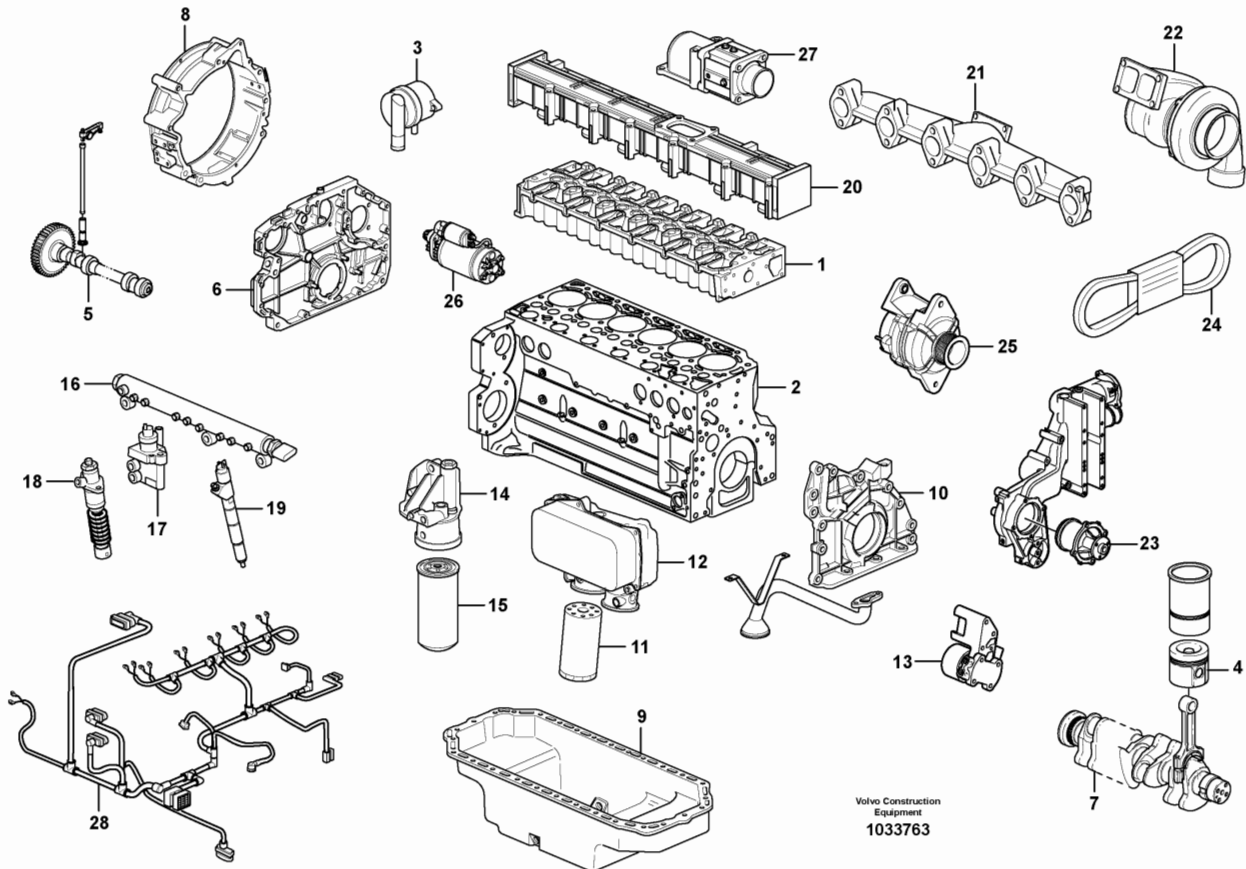

Date: 9/9/2025	Image id: SY100	Catalogue: 20601	Model: EC200B
Brand: Volvo	Serial: 30001-	Group/Section: 030/100	Title: Product identification plate

Pos	Part	Q1	Q2	Q3	Q4	Q5	PS	Kit	Description	Option(s)	Remark
1									Product sign plate		
2									Engine sign plate		

Date: 9/9/2025	Image id: 1045755	Catalogue: 20601	Model: EC200B
Brand: Volvo	Serial: 30001-	Group/Section: 210/100	Title: Engine

Section option	Kit	Option description
VOE8286124		Engine without Epa label

11	VOE14507451	1							Clip		
12	VOE946471	3							Flange screw		
13	VOE60100000	1							Electronic unit		REMAN VOE9060100000
14	VOE14525609	1							Bracket		

Date: 9/9/2025	Image id: 1033763	Catalogue: 20601	Model: EC200B
Brand: Volvo	Serial: 30001-	Group/Section: 210/200	Title: Engine