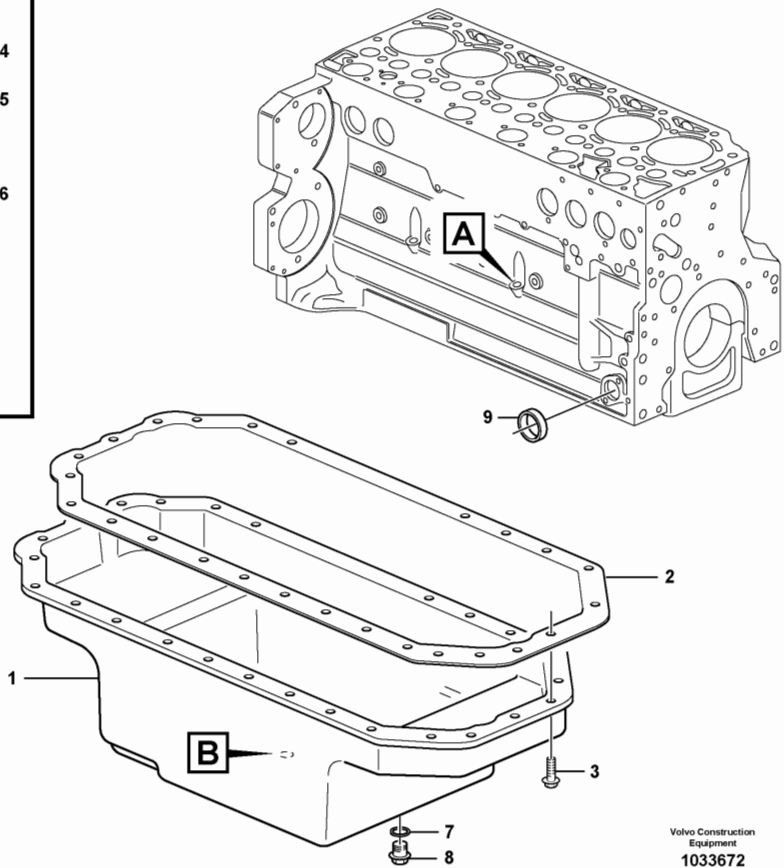

Date: 9/9/2025	Image id: 1033672	Catalogue: 20601	Model: EC200B
Brand: Volvo	Serial: 30001-	Group/Section: 217/100	Title: Oil sump

Volvo Construction
Equipment
1033672

Section option	Kit	Option description
VOE8286124		Engine without Epa label

Q1-Q5	Option	Option description	
Q1 8286124	VOE8286124	Engine without Epa label	

Pos	Part	Q1	Q2	Q3	Q4	Q5	PS	Kit	Description	Option(s)	Remark
1	VOE20840491	1							Oil pan		
2	VOE20460022	1							Gasket		
3	VOE20405792	28							Screw		
4	VOE13947624	1							Plane gasket		
5	VOE22879098	1							Drain valve		(VOE20450851)
6	VOE20478246	1							Hose connection		
7	VOE20515173	1							Gasket		
8	VOE20515171	1							Plug		
9	VOE20412745	1							Core plug		
10	VOE23091815	1							Guide tube		(VOE20459164)