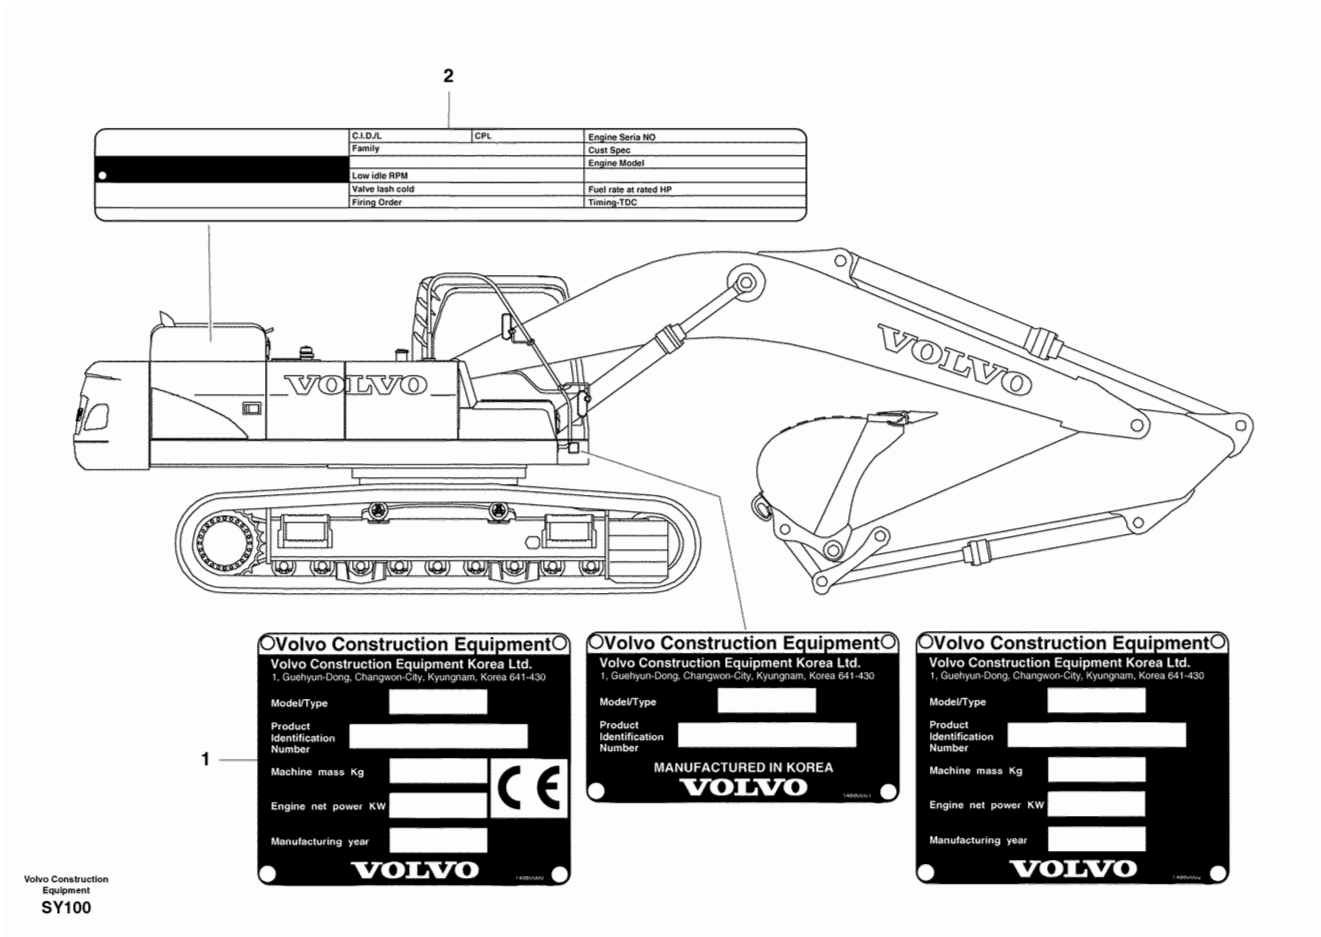

Date: 9/9/2025	Image id: SY100	Catalogue: 20601	Model: EC200B
Brand: Volvo	Serial: 30001-	Group/Section: 030/100	Title: Product identification plate

Pos	Part	Q1	Q2	Q3	Q4	Q5	PS	Kit	Description	Option(s)	Remark
1									Product sign plate		
2									Engine sign plate		

Date: 9/9/2025	Image id: 1045755	Catalogue: 20601	Model: EC200B
Brand: Volvo	Serial: 30001-	Group/Section: 210/100	Title: Engine

Section option	Kit	Option description
VOE8286124		Engine without Epa label

11	VOE14507451	1							Clip		
12	VOE946471	3							Flange screw		
13	VOE60100000	1							Electronic unit		REMAN VOE9060100000
14	VOE14525609	1							Bracket		

Date: 9/9/2025	Image id: 1033763	Catalogue: 20601	Model: EC200B
Brand: Volvo	Serial: 30001-	Group/Section: 210/200	Title: Engine

Date: 9/9/2025	Image id: 1099069	Catalogue: 20601	Model: EC200B
Brand: Volvo	Serial: 30001-	Group/Section: 211/100	Title: Cylinder head 14536073

Volvo Construction
Equipment
1099069

Section option	Kit	Option description
VOE14536073		Engine D6EEAE2