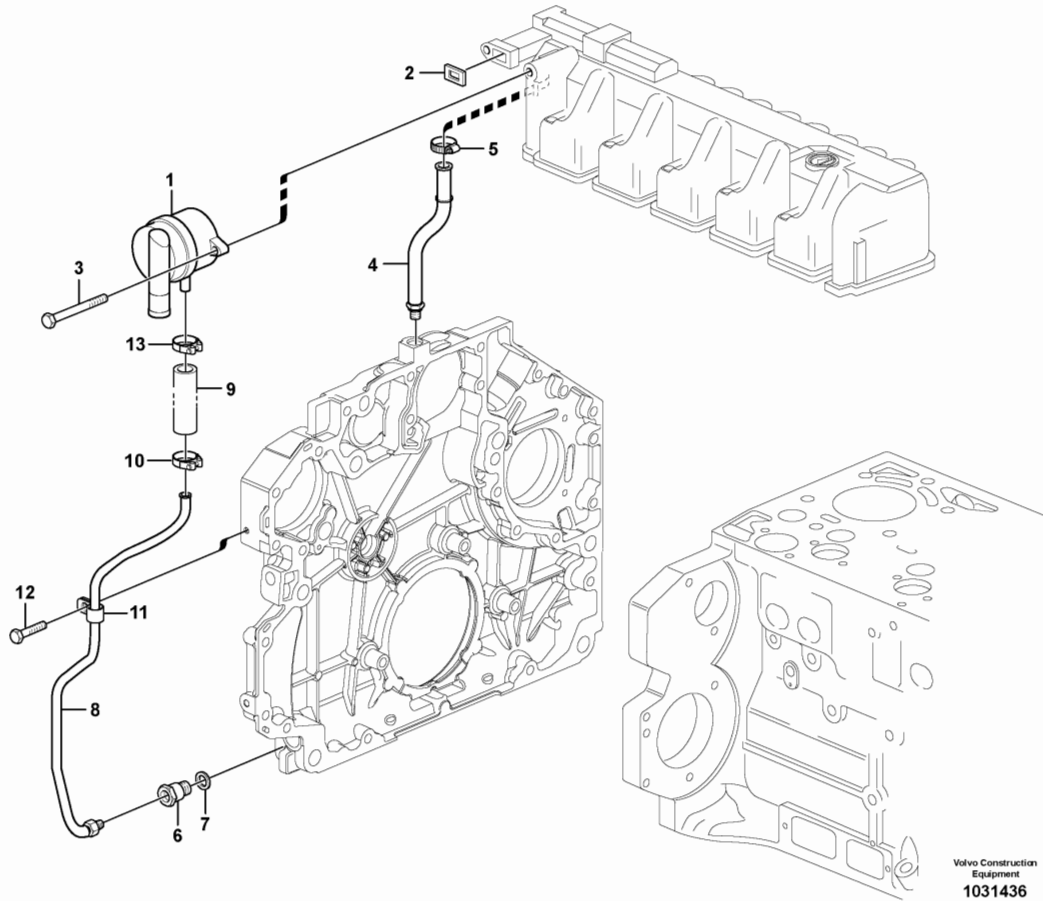

Date: 9/9/2025	Image id: 1031436	Catalogue: 20601	Model: EC200B
Brand: Volvo	Serial: 30001-	Group/Section: 212/300	Title: Crankcase ventilation

Section option	Kit	Option description
VOE8286124		Engine without Epa label

Q1-Q5	Option	Option description
Q1 8286124		

Pos	Part	Q1	Q2	Q3	Q4	Q5	PS	Kit	Description	Option(s)	Remark
1	VOE20930510	1							Oil separator		
2	VOE21038626	1							•Plane gasket		
3	VOE20405504	2							Screw		
4	VOE20798824	1							Return line		
5	VOE20799673	1							Hose clamp		
6	VOE21496705	1							Drain valve		(VOE20841133)
7	VOE20460026	1							Sealing ring		
8	VOE20840219	1							Oil return pipe		
9	VOE20799065	1							•Hose		
10	VOE20971607	1							•Hose clamp