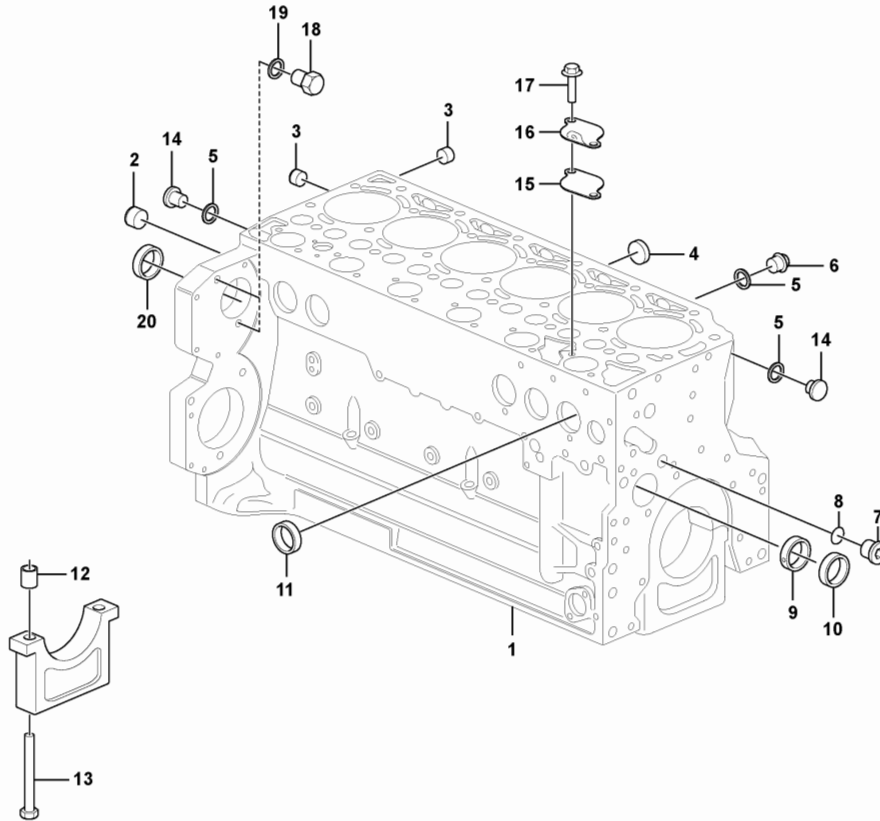

Date: 9/9/2025	Image id: 1105397	Catalogue: 20601	Model: EC200B
Brand: Volvo	Serial: 30001-	Group/Section: 212/100	Title: Cylinder block

Volvo Construction
Equipment
1105397

Section option	Kit	Option description
VOE8286124		Engine without Epa label

Q1-Q5	Option	Option description	
Q1 8286124	VOE8286124	Engine without Epa label	

Pos	Part	Q1	Q2	Q3	Q4	Q5	PS	Kit	Description	Option(s)	Remark
1	VOE22468043	1							Crankcase		(VOE21077566)
2	VOE20785813	1							•Plug		
3	VOE20508600	2							•Plug		
4	VOE20412745	6							•Core plug		
5	VOE993677	3							•Gasket		
6	VOE20405716	2							•Plug		
7	VOE20998904	1							•Plug		
8	VOE20998903	1							•Gasket		
9	VOE20459998	1					SS		•Camshaft bushing		
10	VOE21774593	6							•Bearing bushing		(VOE20459999)