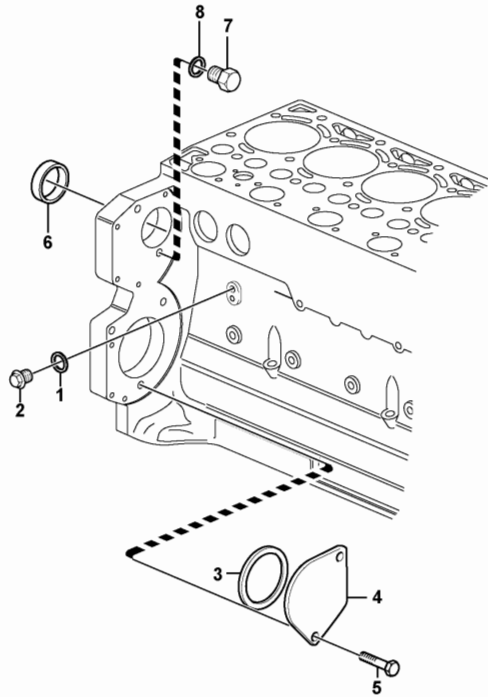

Date: 9/9/2025	Image id: 1031450	Catalogue: 20601	Model: EC200B
Brand: Volvo	Serial: 30001-	Group/Section: 215/300	Title: Pump drive power take-off

Volvo Construction
Equipment
1031450

Section option	Kit	Option description
VOE8286124		Engine without Epa label

Q1-Q5	Option	Option description	
Q1 8286124			

Pos	Part	Q1	Q2	Q3	Q4	Q5	PS	Kit	Description	Option(s)	Remark
1	VOE13947621	1							Plane gasket		
2	VOE20405716	1							Plug		
3	VOE20412359	1							O-ring		
4	VOE24426064	1							Cover		
5	VOE975108	2							Flange screw		(VOE888289)
6	VOE20450778	1							Core plug		
7	VOE20441859	1							Plug		
8	VOE13947281	1							Gasket