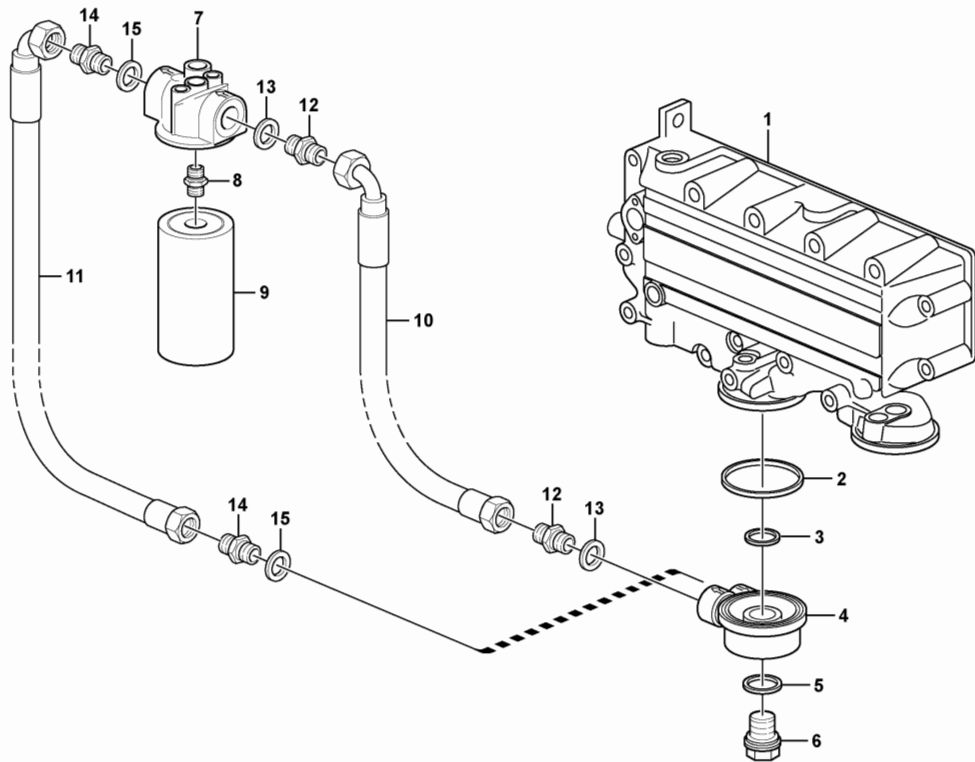

Date: 9/9/2025	Image id: 1051953	Catalogue: 20601	Model: EC200B
Brand: Volvo	Serial: 30001-	Group/Section: 222/100	Title: Oil filter

Volvo Construction
Equipment
1051953

Section option	Kit	Option description
VOE8286124		Engine without Epa label

Q1-Q5	Option	Option description	
Q1 8286124	VOE8286124	Engine without Epa label	

Pos	Part	Q1	Q2	Q3	Q4	Q5	PS	Kit	Description	Option(s)	Remark
1		1							Housing		See ref 223/100
2	VOE20450992	1							Sealing ring		
3	VOE20405578	1							Sealing ring		
4	VOE24109158	1							Adapter		(VOE21317531)
5	VOE20450993	1							Sealing ring		
6	VOE22276683	1							Hollow Screw		(VOE20450991)
7	VOE22358673	1							Filter housing		(VOE21682041)
8	VOE20459201	1							Nipple		
9	VOE17457469	1							Oil filter		
10		1							Hose		See ref 210/100