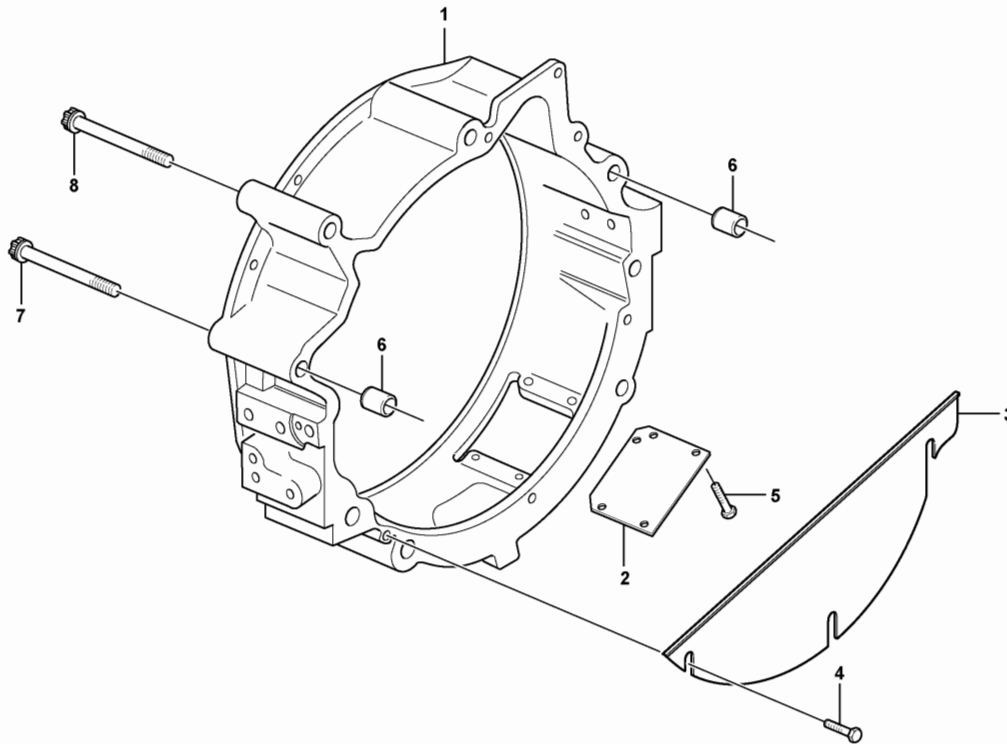

Date: 9/9/2025	Image id: 1027113	Catalogue: 20601	Model: EC200B
Brand: Volvo	Serial: 30001-	Group/Section: 216/200	Title: Flywheel housing

Volvo Construction
Equipment
1027113

Section option	Kit	Option description
VOE8286124		Engine without Epa label

Q1-Q5	Option	Option description
Q1 8286124		

Pos	Part	Q1	Q2	Q3	Q4	Q5	PS	Kit	Description	Option(s)	Remark
1	VOE21044436	1							Flywheel housing		
2	VOE20547288	1							•Cover Plate		
3	VOE20459989	1							•Cover		
4	VOE20405729	3							•Screw		
5	VOE20405729	4							•Screw		
6	VOE21455862	2							Bushing		(VOE20585971)
7	VOE20459996	2							Screw		
8	VOE20459995	4							Screw