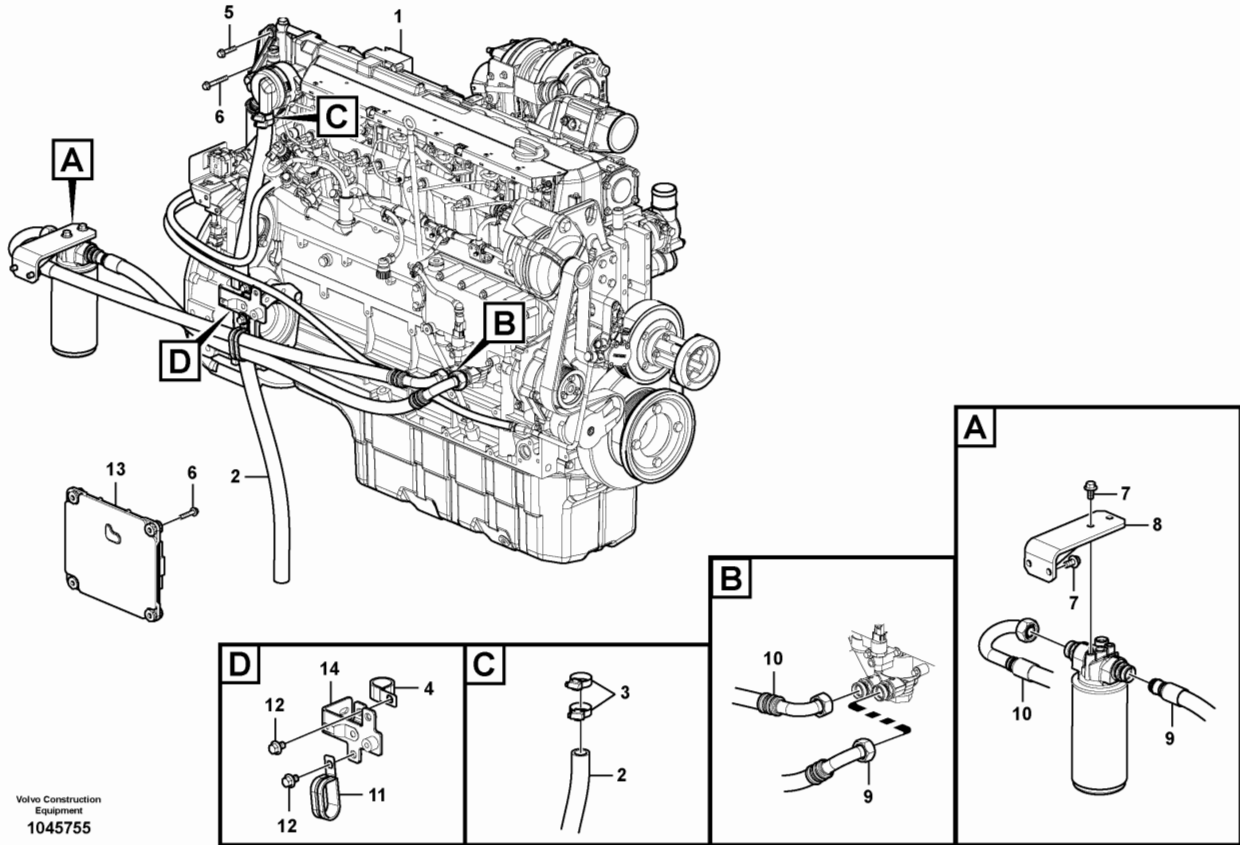

Date: 9/9/2025	Image id: 1045755	Catalogue: 20601	Model: EC200B
Brand: Volvo	Serial: 30001-	Group/Section: 210/100	Title: Engine

Section option	Kit	Option description
VOE8286124		Engine without Epa label

Q1-Q5	Option	Option description
Q1 8286124	VOE8286124	Engine without Epa label

Pos	Part	Q1	Q2	Q3	Q4	Q5	PS	Kit	Description	Option(s)	Remark
1	VOE14536073	1							Engine		REMAN VOE9014536073
2	VOE14880502	1							Cooling hose		
3	VOE943475	1							Hose clamp		
4	VOE14500297	1							Clip		
5	VOE947760	6					SS		Flange screw		
6	VOE965180	1					SS		Flange screw		
7	VOE946441	4							Flange screw		
8		1					NS		Bracket		
9	VOE14595186	1							Hose		
10	VOE14578415	1							Hose