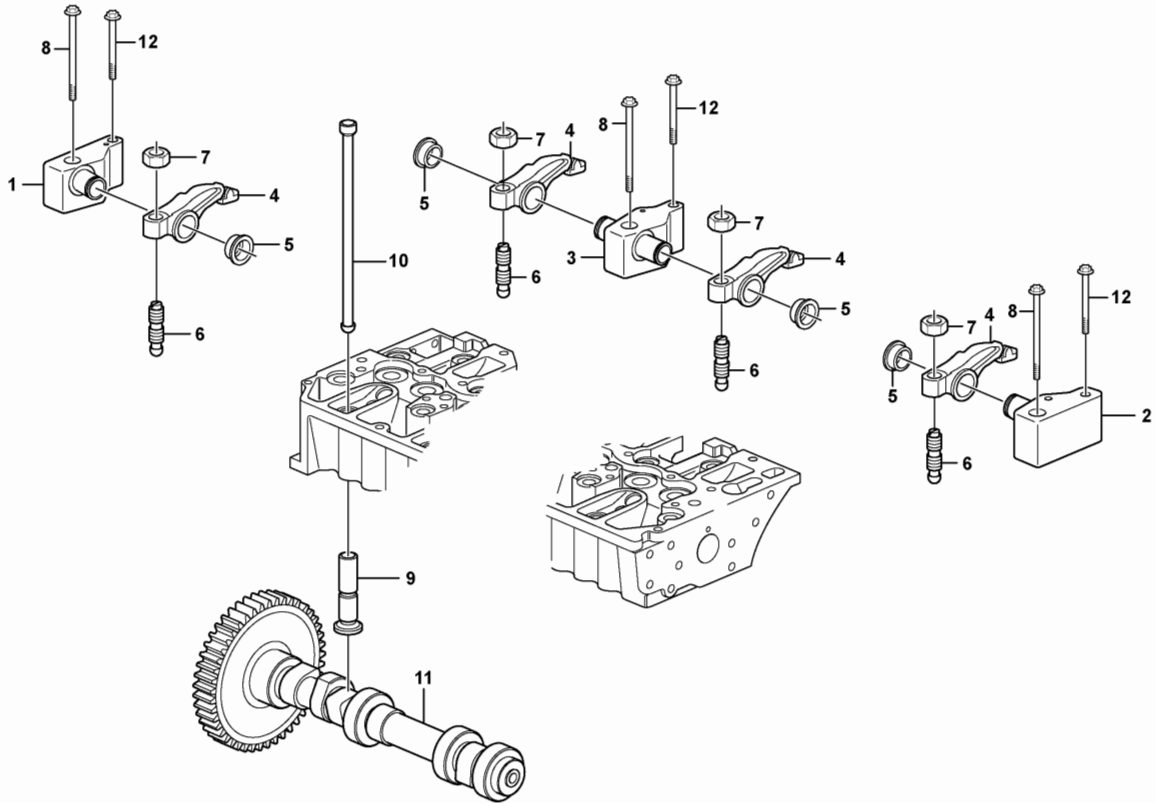

Date: 9/9/2025	Image id: 1030327	Catalogue: 20601	Model: EC200B
Brand: Volvo	Serial: 30001-	Group/Section: 214/100	Title: Valve mechanism

Volvo Construction
Equipment
1030327

Section option	Kit	Option description
VOE8286124		Engine without Epa label

Q1-Q5	Option	Option description	
Q1 8286124	VOE8286124	Engine without Epa label	

Pos	Part	Q1	Q2	Q3	Q4	Q5	PS	Kit	Description	Option(s)	Remark
1	VOE23101423	1							Bracket		(VOE20799056)
2	VOE20799047	1							Bracket		
3	VOE20799053	5							Bracket		
4	VOE21448926	12							Rocker arm		(VOE20792876)
5	VOE20794115	12							Retaining ring		
6	VOE20913851	12							Adjusting Screw		
7	VOE11700373	12							Nut		
8	VOE20459837	7							Bolt		
9	VOE20799076	12							Tappet		
10	VOE21345578	12							Tube		(VOE20460008)