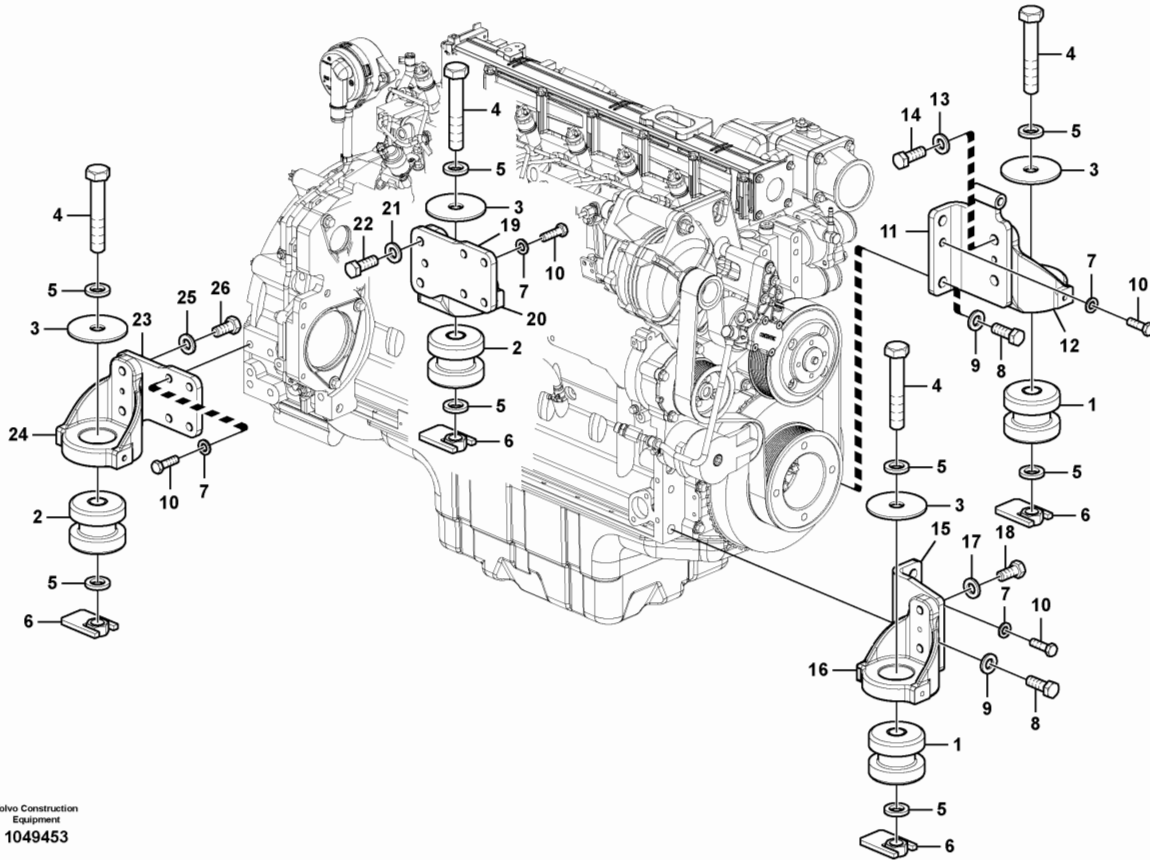

Date: 9/9/2025	Image id: 1049453	Catalogue: 20601	Model: EC200B
Brand: Volvo	Serial: 30001-	Group/Section: 218/100	Title: Engine mounting

Section option	Kit	Option description
VOE8290308		Basic Machine EC200B

Q1-Q5	Option	Option description
Q1 8290308		

Pos	Part	Q1	Q2	Q3	Q4	Q5	PS	Kit	Description	Option(s)	Remark
1	VOE14526154	2							Cushion		
2	VOE14526155	2							Cushion		
3	VOE14526169	4							Plate		
4	VOE60110015	4							Hexagon screw		(VOE992992)
5	VOE992059	8							Plain washer		
6	VOE14512933	4							Nut		
7	VOE60110297	10							Washer		(VOE992042)
8	VOE60110032	4							Hexagon screw		(VOE978937)
9	VOE60110299	4							Washer		(VOE992045)
10	VOE997953	10							Hexagon screw		(VOE993029)