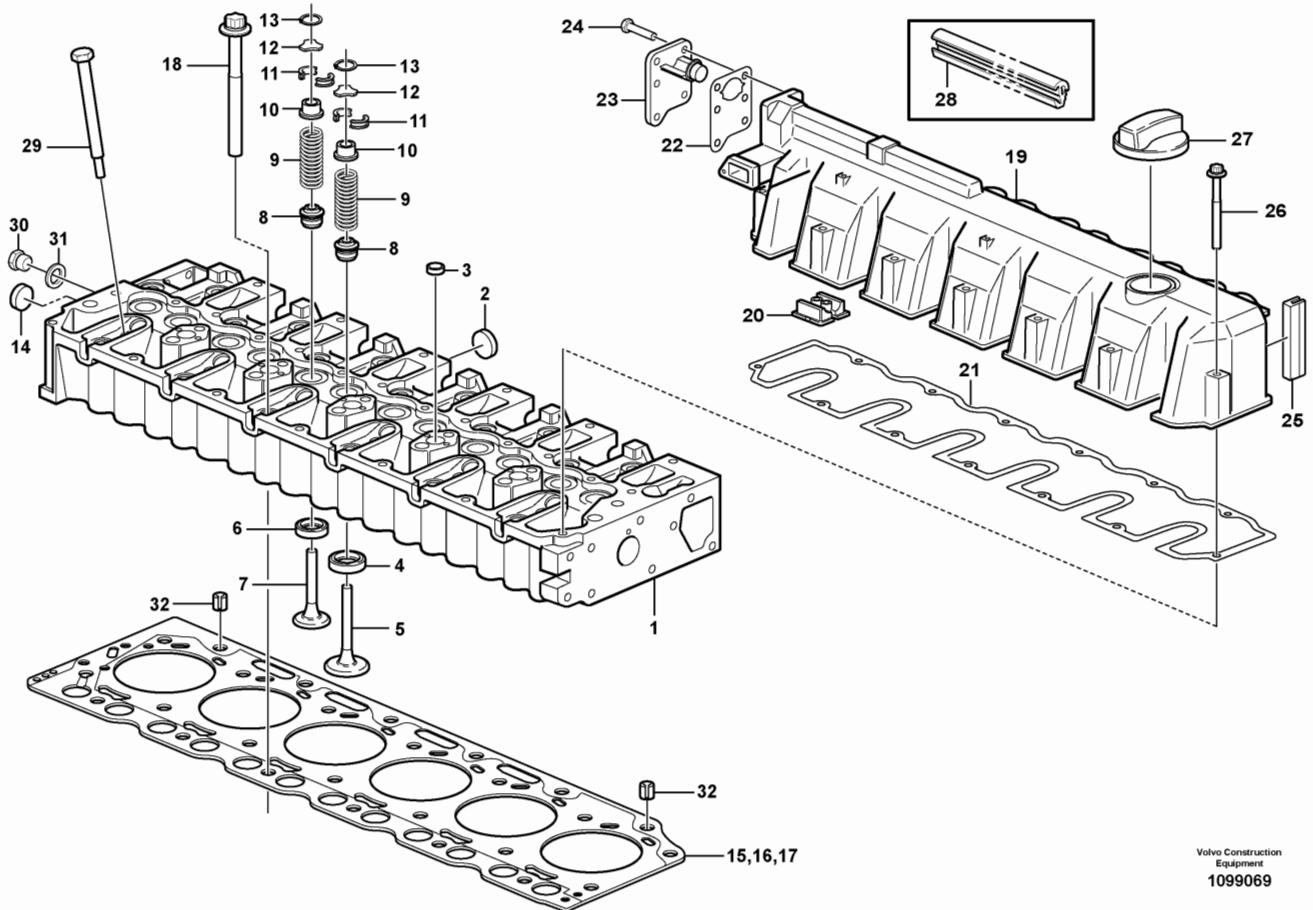

Date: 9/9/2025	Image id: 1099069	Catalogue: 20601	Model: EC200B
Brand: Volvo	Serial: 30001-	Group/Section: 211/100	Title: Cylinder head 14536073

Volvo Construction
Equipment
1099069

Section option	Kit	Option description
VOE14536073		Engine D6EEAE2

Q1-Q5	Option	Option description	
Q1 ENG -12235716			
Q2 ENG 12235717-			

Pos	Part	Q1	Q2	Q3	Q4	Q5	PS	Kit	Description	Option(s)	Remark
1	VOE20941118	1					SS		Cylinder head		REMAN VOE9020941118, VOE9023095755
1	VOE23095755		1						Cylinder head		REMAN VOE9023095755
2	VOE20412745	5	5						•Core plug		
3	VOE20412733	5	5						•Core plug		
4	VOE20849976	6	6						•Valve seat		
5	VOE20798699	6	6						•Inlet valve