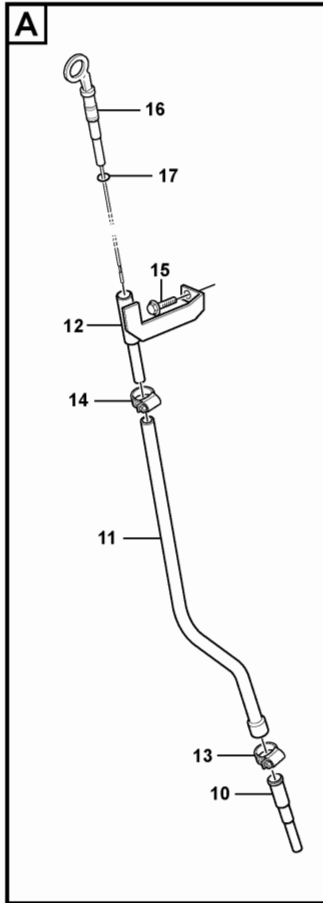

Date: 9/9/2025	Image id: 1033672	Catalogue: 20601	Model: EC200B
Brand: Volvo	Serial: 30001-	Group/Section: 217/100	Title: Oil sump

Volvo Construction
Equipment
1033672

Section option	Kit	Option description
VOE8286124		Engine without Epa label

Q1-Q5	Option	Option description	
Q1 8286124	VOE8286124	Engine without Epa label	

Pos	Part	Q1	Q2	Q3	Q4	Q5	PS	Kit	Description	Option(s)	Remark
1	VOE20840491	1							Oil pan		
2	VOE20460022	1							Gasket		
3	VOE20405792	28							Screw		
4	VOE13947624	1							Plane gasket		
5	VOE22879098	1							Drain valve		(VOE20450851)
6	VOE20478246	1							Hose connection		
7	VOE20515173	1							Gasket		
8	VOE20515171	1							Plug		
9	VOE20412745	1							Core plug		
10	VOE23091815	1							Guide tube		(VOE20459164)