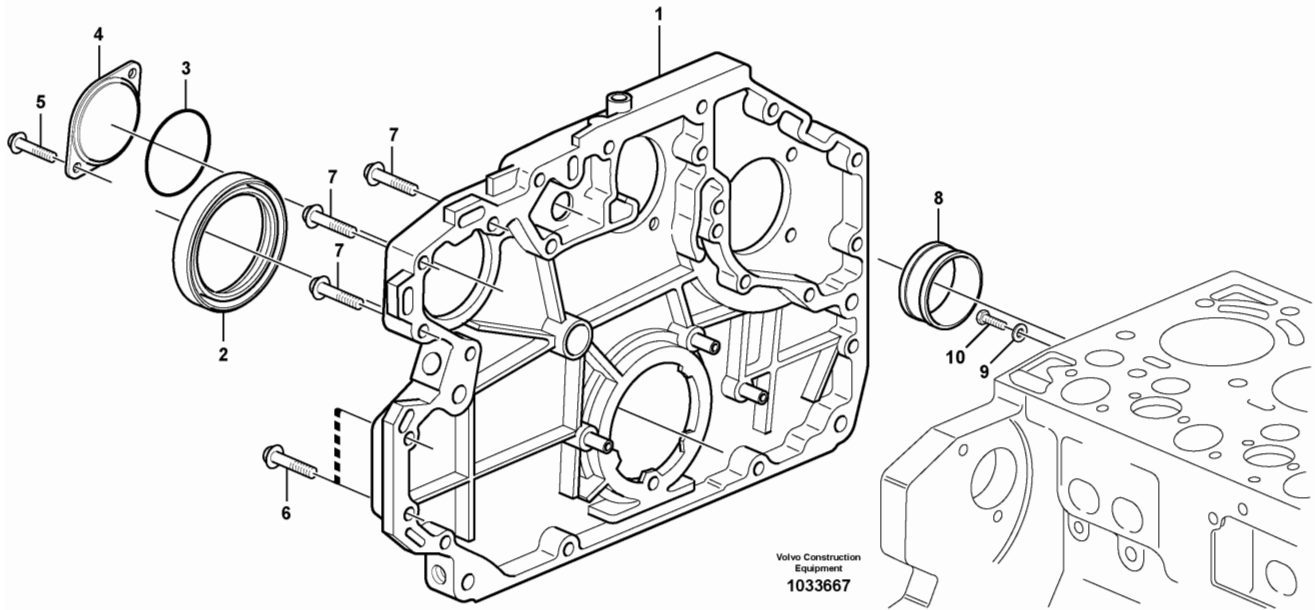

Date: 9/9/2025	Image id: 1033667	Catalogue: 20601	Model: EC200B
Brand: Volvo	Serial: 30001-	Group/Section: 215/100	Title: Timing gear casing

Section option	Kit	Option description
VOE8286124		Engine without Epa label

Q1-Q5	Option	Option description	
Q1 8286124	VOE8286124	Engine without Epa label	

Pos	Part	Q1	Q2	Q3	Q4	Q5	PS	Kit	Description	Option(s)	Remark
1	VOE22444773	1							Timing gear casing		(VOE20841195)ENG -12317598
1	VOE23377567	1							Flywheel housing		ENG 12317599-
2	VOE21628356	1							Crankshaft seal		(VOE20459115)
3	VOE20405652	1							O-ring		
4	VOE22610639	1							Cover		(VOE20950063)
5	VOE20450801	2							Screw		
6	VOE20412324	12							Screw		
7	VOE20450801	3							Screw		
8	VOE20460092	1							Bushing		
9	VOE20460087	1							Washer