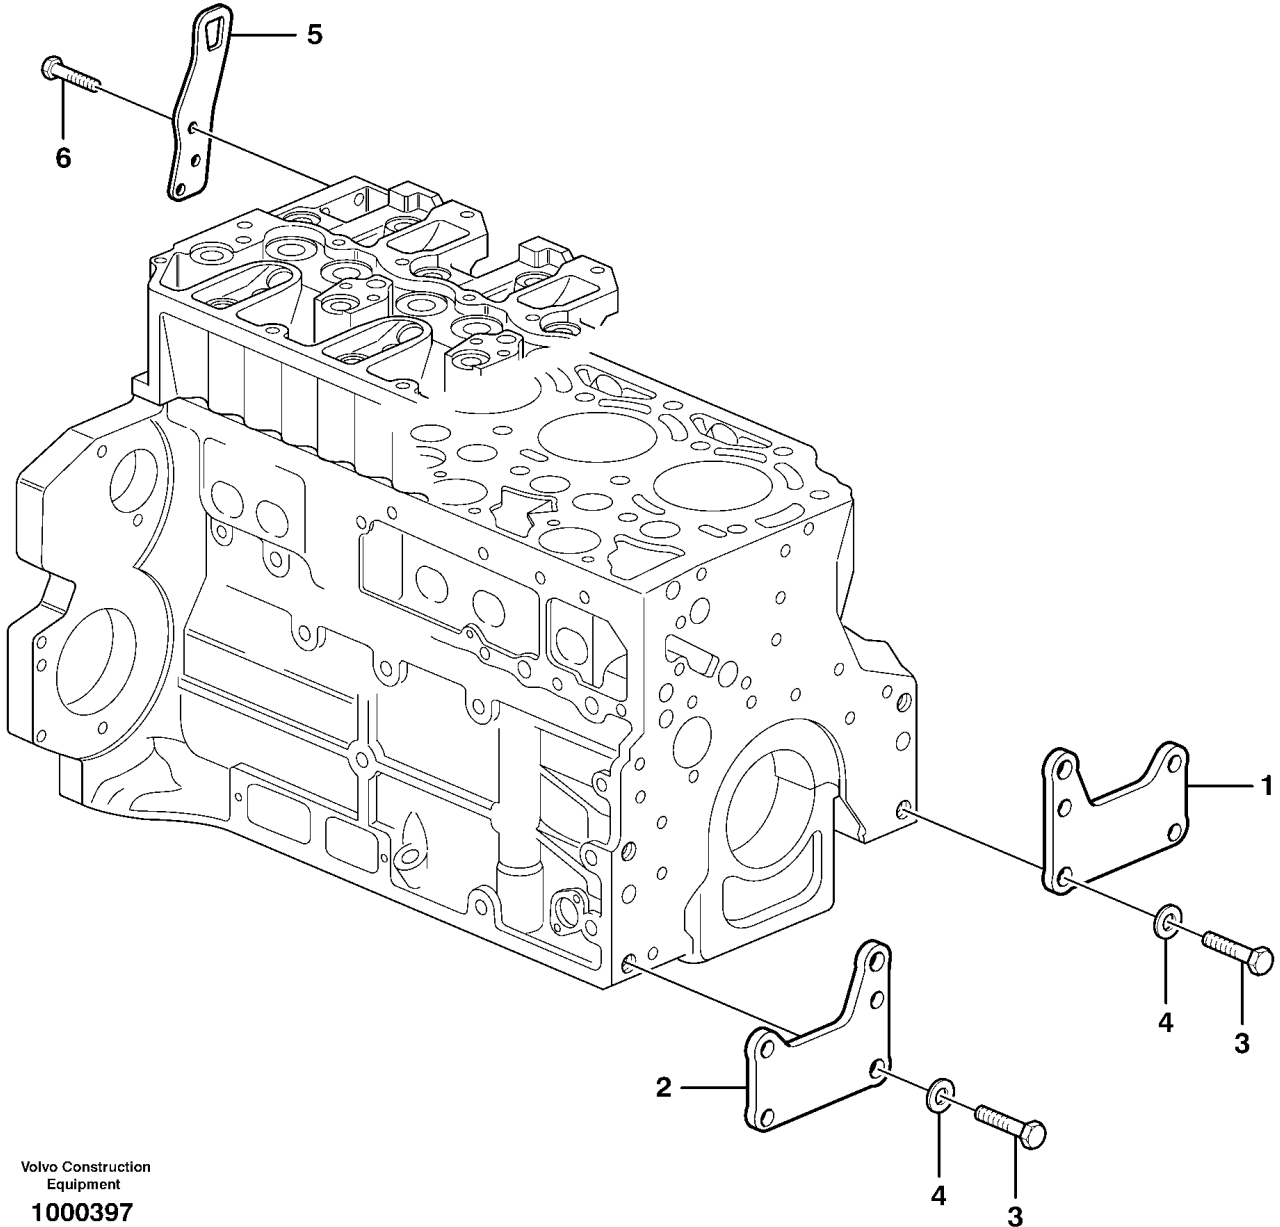

Date: 9/9/2025	Image id: 1000397	Catalogue: 20601	Model: EC200B
Brand: Volvo	Serial: 30001-	Group/Section: 218/200	Title: Engine mounting

Volvo Construction
Equipment
1000397

Section option	Kit	Option description
VOE8286124		Engine without Epa label

Q1-Q5	Option	Option description	
Q1 8286124			

Pos	Part	Q1	Q2	Q3	Q4	Q5	PS	Kit	Description	Option(s)	Remark
1	VOE20723978	1							Bracket		
2	VOE20723984	1							Bracket