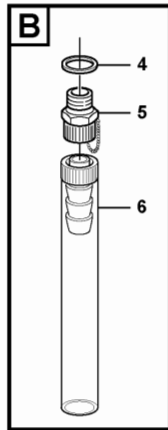

Date: 9/9/2025	Image id: 1033672	Catalogue: 20601	Model: EC200B
Brand: Volvo	Serial: 30001-	Group/Section: 217/100	Title: Oil sump

Volvo Construction
Equipment
1033672

Section option	Kit	Option description
VOE8286124		Engine without Epa label

Q1-Q5	Option	Option description	
Q1 8286124	VOE8286124	Engine without Epa label	

Pos	Part	Q1	Q2	Q3	Q4	Q5	PS	Kit	Description	Option(s)	Remark
1	VOE20840491	1							Oil pan		
2	VOE20460022	1							Gasket		
3	VOE20405792	28							Screw		
4	VOE13947624	1							Plane gasket		
5	VOE22879098	1							Drain valve		(VOE20450851)
6	VOE20478246	1							Hose connection		
7	VOE20515173	1							Gasket		
8	VOE20515171	1							Plug		
9	VOE20412745	1							Core plug		
10	VOE23091815	1							Guide tube		(VOE20459164)