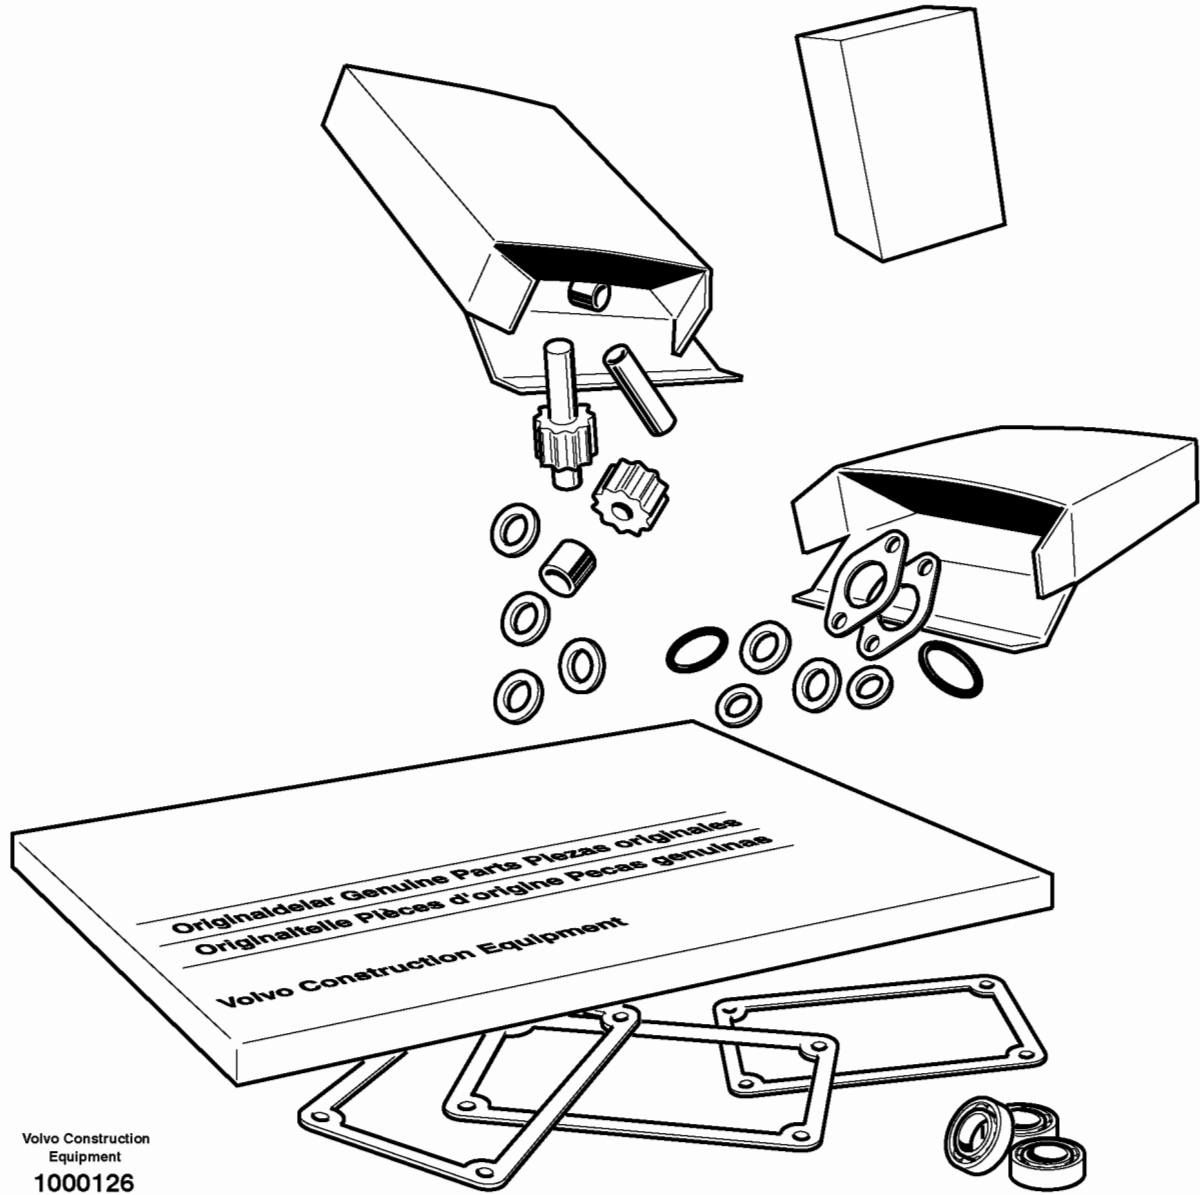

Date: 9/9/2025	Image id: 1000126	Catalogue: 20601	Model: EC200B
Brand: Volvo	Serial: 30001-	Group/Section: 210/300	Title: Repair kits for engine

Section option	Kit	Option description
VOE8286124		Engine without Epa label

Q1-Q5	Option	Option description	
Q1 8286124			

Pos	Part	Q1	Q2	Q3	Q4	Q5	PS	Kit	Description	Option(s)	Remark
	VOE15011856	1							Overhaul kit		
	VOE15011854	1							•Cylinder head kit		
	VOE20890422	6							•Cyl Liner Kit