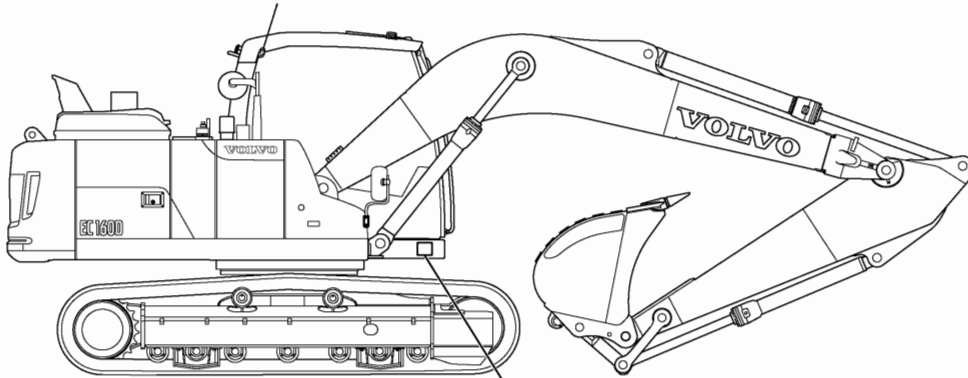

Date: 8/14/2025	Image id: 1063822	Catalogue: 20726	Model: EC170D
Brand: Volvo	Serial: 230001-230145	Group/Section: 030/100	Title: Product identification plate

Volvo Construction
Equipment
1063822

Pos	Part	Q1	Q2	Q3	Q4	Q5	PS	Kit	Description	Option(s)	Remark
1									Product sign plate		

Date: 8/14/2025	Image id: 1078962	Catalogue: 20726	Model: EC170D
Brand: Volvo	Serial: 230001-230145	Group/Section: 210/100	Title: Engine 8294465

Volvo Construction
Equipment
1078962

Section option	Kit	Option description
VOE8294465		Engine

Date: 8/14/2025	Image id: 1074632	Catalogue: 20726	Model: EC170D
Brand: Volvo	Serial: 230001-230145	Group/Section: 211/100	Title: Cylinder head 17213163

Volvo Construction
Equipment
1074632

Section option	Kit	Option description
VOE17213163		Engine D4 TIER3

Date: 8/14/2025	Image id: 1031450	Catalogue: 20726	Model: EC170D
Brand: Volvo	Serial: 230001-230145	Group/Section: 215/300	Title: Pump drive power take-off 17213163

Volvo Construction
Equipment
1031450