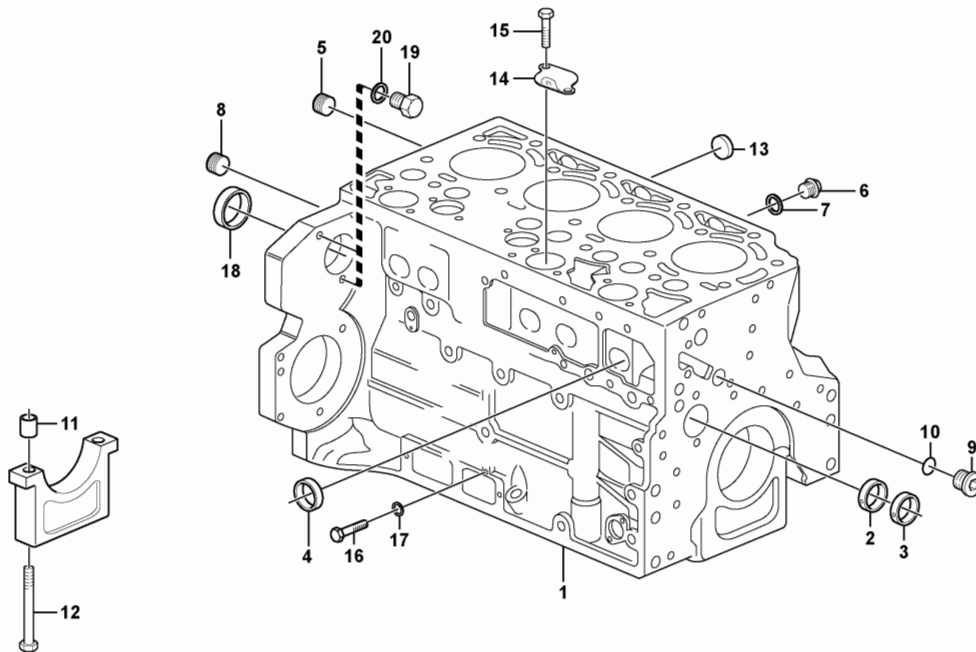

Date: 8/14/2025	Image id: 1030323	Catalogue: 20726	Model: EC170D
Brand: Volvo	Serial: 230001-230145	Group/Section: 212/100	Title: Cylinder block 17213163

Volvo Construction
Equipment
1030323

Section option	Kit	Option description
VOE17213163		Engine D4 TIER3

Pos	Part	Q1	Q2	Q3	Q4	Q5	PS	Kit	Description	Option(s)	Remark
1	VOE22194210	1							Crankcase		(VOE21077572)
2	VOE20459998	1					SS		•Camshaft bushing		
3	VOE21774593	4							•Bearing bushing		(VOE20459999)
4	VOE20405721	6							•Core plug		
5	VOE20508600	2							•Plug		
6	VOE20405716	2							•Plug		
7	VOE21108673	2							•Sealing ring		
8	VOE20785813	1							•Plug		
9	VOE20998904	1							•Plug		
10	VOE20998903	1							•Gasket		
11	VOE20460001	10							•Bushing		
12	VOE20460006	10							•Screw		
13	VOE20412745	4							•Core plug