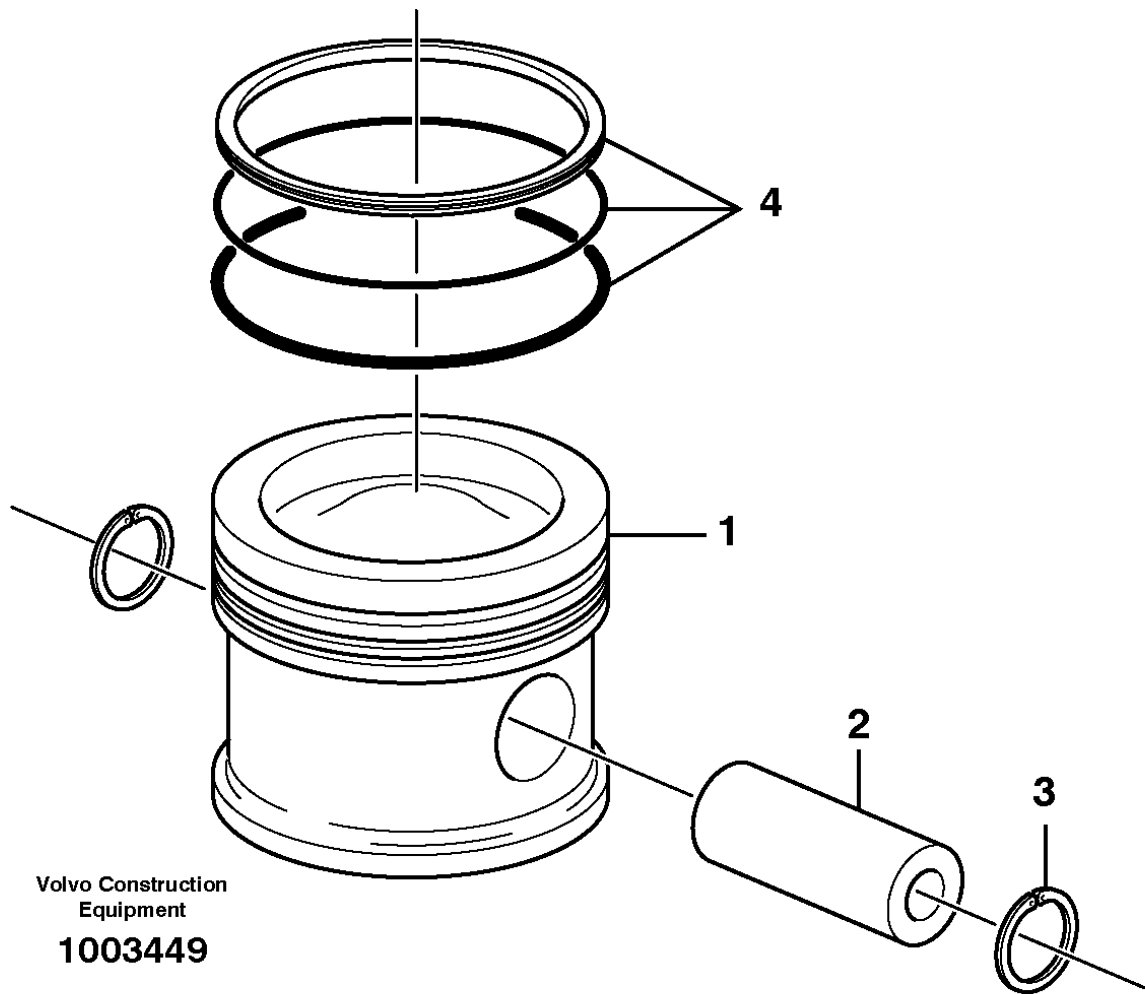

Date: 8/14/2025	Image id: 1003449	Catalogue: 20726	Model: EC170D
Brand: Volvo	Serial: 230001-230145	Group/Section: 213/100	Title: Cylinder liner and piston 17213163

Section option	Kit	Option description
VOE17213163		Engine D4 TIER3

Pos	Part	Q1	Q2	Q3	Q4	Q5	PS	Kit	Description	Option(s)	Remark
1	VOE21291112	4							Piston		(VOE20849999)
2	VOE20798843	4							•Gudgeon pin		
3	VOE20798020	8							•E-clip