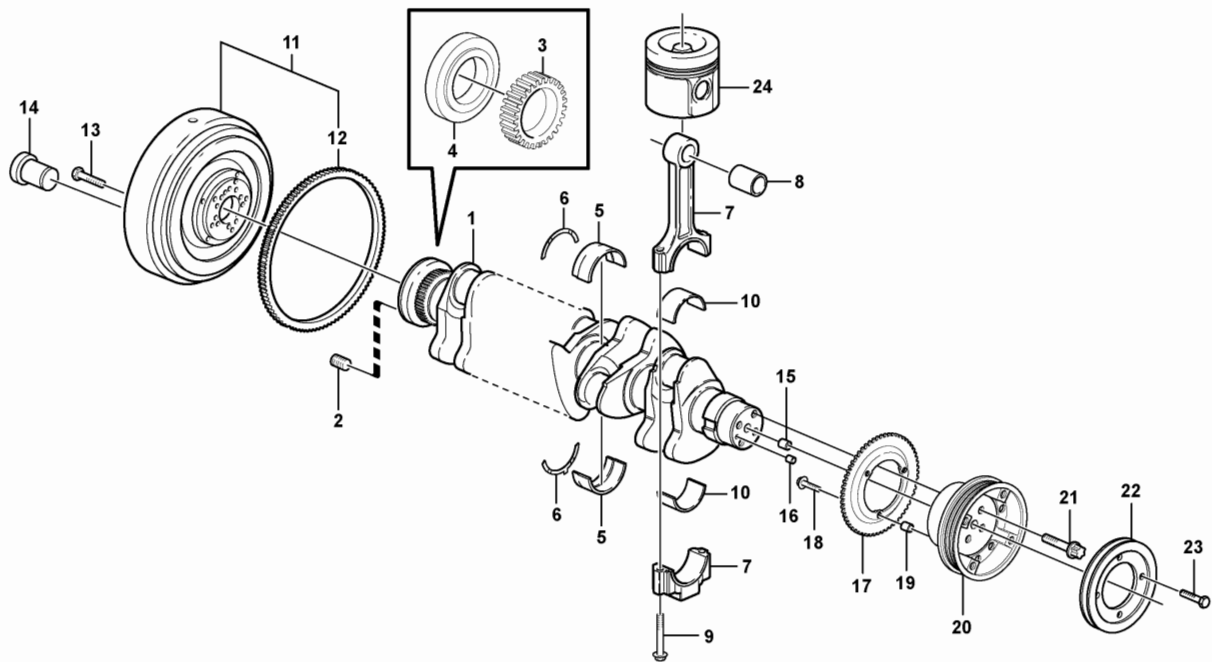

Date: 8/14/2025	Image id: 1030339	Catalogue: 20726	Model: EC170D
Brand: Volvo	Serial: 230001-230145	Group/Section: 216/100	Title: Crankshaft and related parts 17213163

Volvo Construction
Equipment
1030339

Section option	Kit	Option description
VOE17213163		Engine D4 TIER3

Pos	Part	Q1	Q2	Q3	Q4	Q5	PS	Kit	Description	Option(s)	Remark
1	VOE21351218	1							Crankshaft		(VOE21050808), REMAN VOE9021050808, VOE9021351218
2	VOE20459144	10							Insert		
3		1					NS		Gear		(VOE20838102)
4	VOE20791429	1					CS		Flywheel companion flange		
5	VOE22967564	5							Main bearing		(VOE20850106)STD 84,00 MM
5	VOE22967569	5							Main bearing		(VOE20850110)U SZ 83,75 MM
6	VOE20850116	2							Thrust washer		STD 2,15 MM
6	VOE20850122	2					SS		Thrust washer		O SZ 2,35 MM
7	VOE20851091	4							Connecting rod