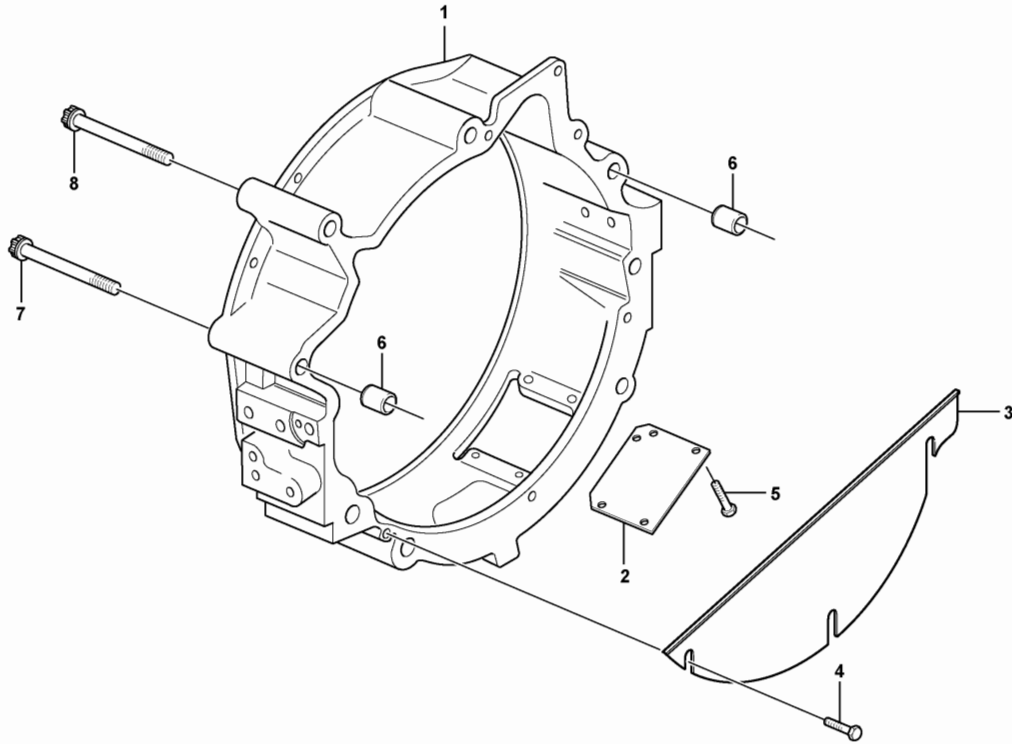

Date: 8/14/2025	Image id: 1027113	Catalogue: 20726	Model: EC170D
Brand: Volvo	Serial: 230001-230145	Group/Section: 216/200	Title: Flywheel housing 17213163

Volvo Construction
Equipment
1027113

Section option	Kit	Option description
VOE17213163		Engine D4 TIER3

Pos	Part	Q1	Q2	Q3	Q4	Q5	PS	Kit	Description	Option(s)	Remark
1	VOE21044436	1							Flywheel housing		
2	VOE20547288	1							•Cover Plate		
3	VOE20459989	1							•Cover		
4	VOE20405729	3							•Screw		
5	VOE20405729	4							•Screw		
6	VOE21455862	2							Bushing		(VOE20585971)
7	VOE20459996	2							Screw		
8	VOE20459995	4							Screw