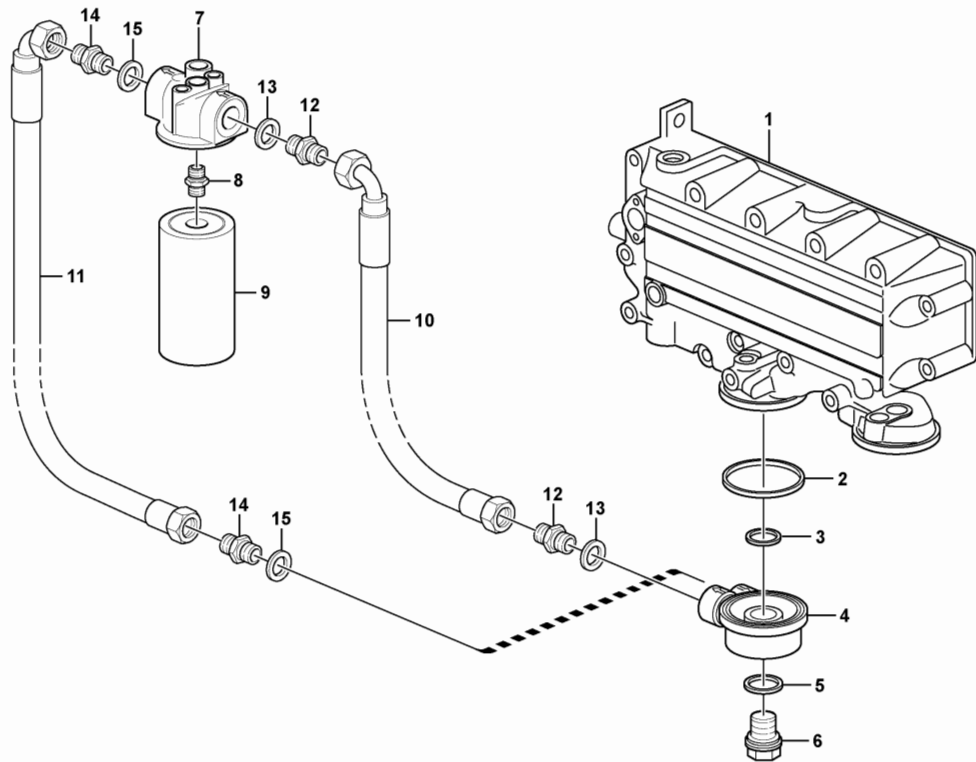

Date: 8/14/2025	Image id: 1051953	Catalogue: 20726	Model: EC170D
Brand: Volvo	Serial: 230001-230145	Group/Section: 222/200	Title: Oil filter 17213163

Volvo Construction
Equipment
1051953

Section option	Kit	Option description
VOE17213163		Engine D4 TIER3

Pos	Part	Q1	Q2	Q3	Q4	Q5	PS	Kit	Description	Option(s)	Remark
1		1							Housing		
2	VOE20450992	1							Sealing ring		
3	VOE20405578	1							Sealing ring		
4	VOE24109158	1							Adapter		(VOE21317531)
5	VOE20450993	1							Sealing ring		
6	VOE22276683	1							Hollow Screw		(VOE20450991)
7	VOE22358673	1							Filter housing		(VOE21682041)
8	VOE20459201	1							Nipple		
9	VOE17457469	1							Oil filter		
10		1							Hose		
11		1							Hose		
12	VOE21317494	1							Electric socket		
13	VOE993407	2							Gasket