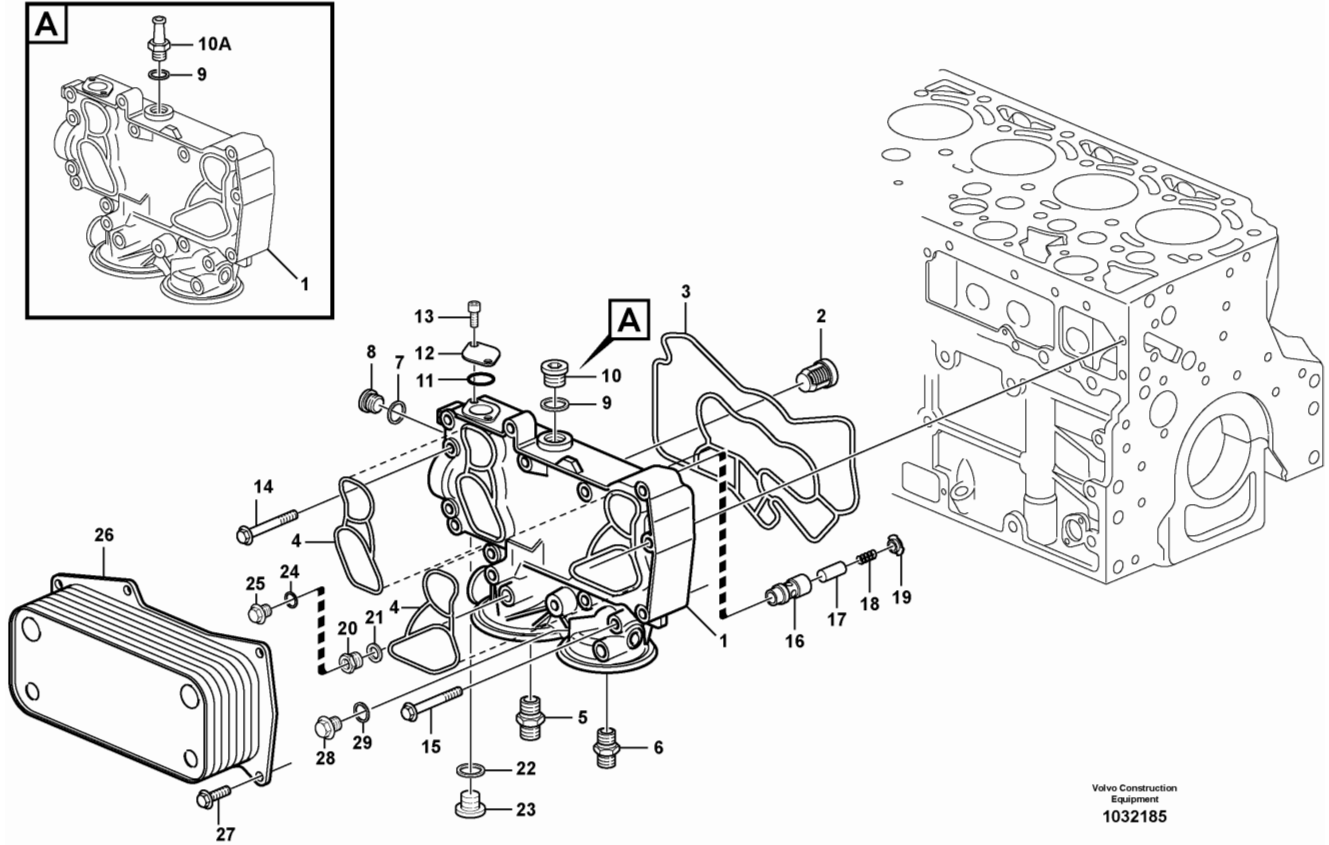

Date: 8/14/2025	Image id: 1032185	Catalogue: 20726	Model: EC170D
Brand: Volvo	Serial: 230001-230145	Group/Section: 223/100	Title: Oil cooler 17213163

Section option	Kit	Option description
VOE17213163		Engine D4 TIER3

Pos	Part	Q1	Q2	Q3	Q4	Q5	PS	Kit	Description	Option(s)	Remark
1	VOE21099793	1							Oil cooler		
2	VOE20459204	1							•Valve		
3	VOE20459203	1							•Gasket		
4	VOE21611489	2							•Gasket		
5	VOE20459201	1							•Nipple		
6	VOE20818370	1							•Bushing		
7	VOE13947622	1							•Plane gasket		
8	VOE20502245	1							•Plug		
9	VOE13947628	1							•Plane gasket		
10	VOE20459195	1							•Plug		
10A	VOE16846378	1							Nipple		(VOE20496519)
11	VOE20405599	1							•Sealing ring		
12	VOE11700609	1							•Cover