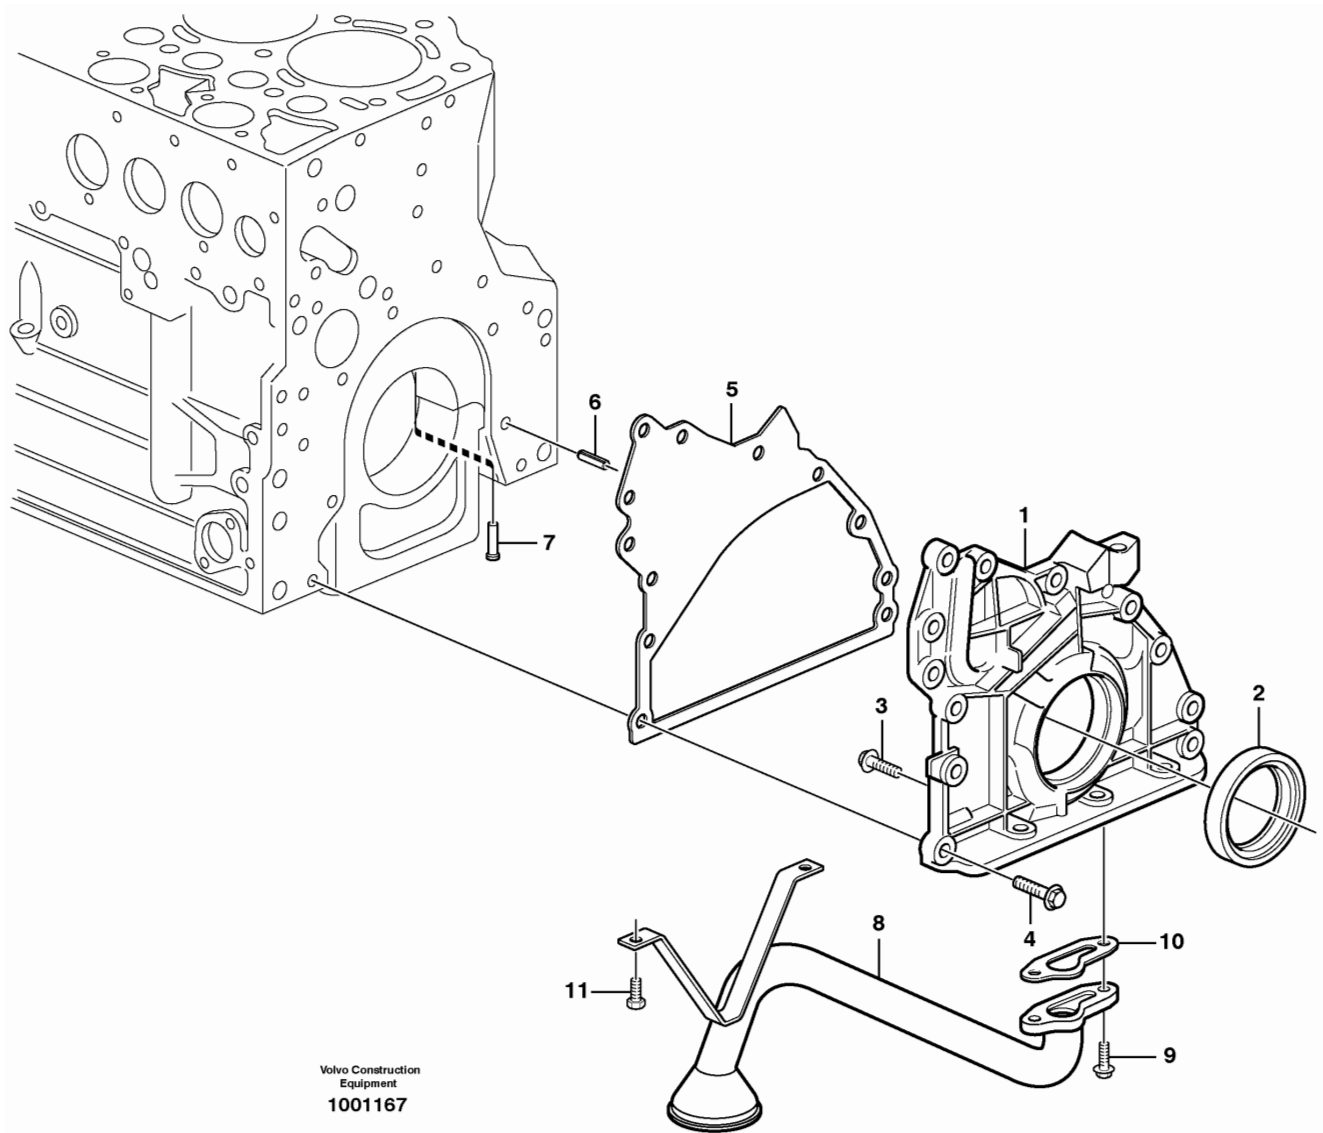

Date: 8/14/2025	Image id: 1001167	Catalogue: 20726	Model: EC170D
Brand: Volvo	Serial: 230001-230145	Group/Section: 221/200	Title: Lubricating oil system 17213163

Section option	Kit	Option description
VOE17213163		Engine D4 TIER3

Pos	Part	Q1	Q2	Q3	Q4	Q5	PS	Kit	Description	Option(s)	Remark
1	VOE21618956	1							Lubricating oil pump		(VOE20726088)
2	VOE21496591	1							•Lip seal		(VOE20459168)
3	VOE20451738	8							•Screw		
4	VOE20412324	10							Screw		
5	VOE21531890	1							Gasket		(VOE20537029)
6	VOE20405603	1							Spring pin		
7	VOE20405561	4							Piston