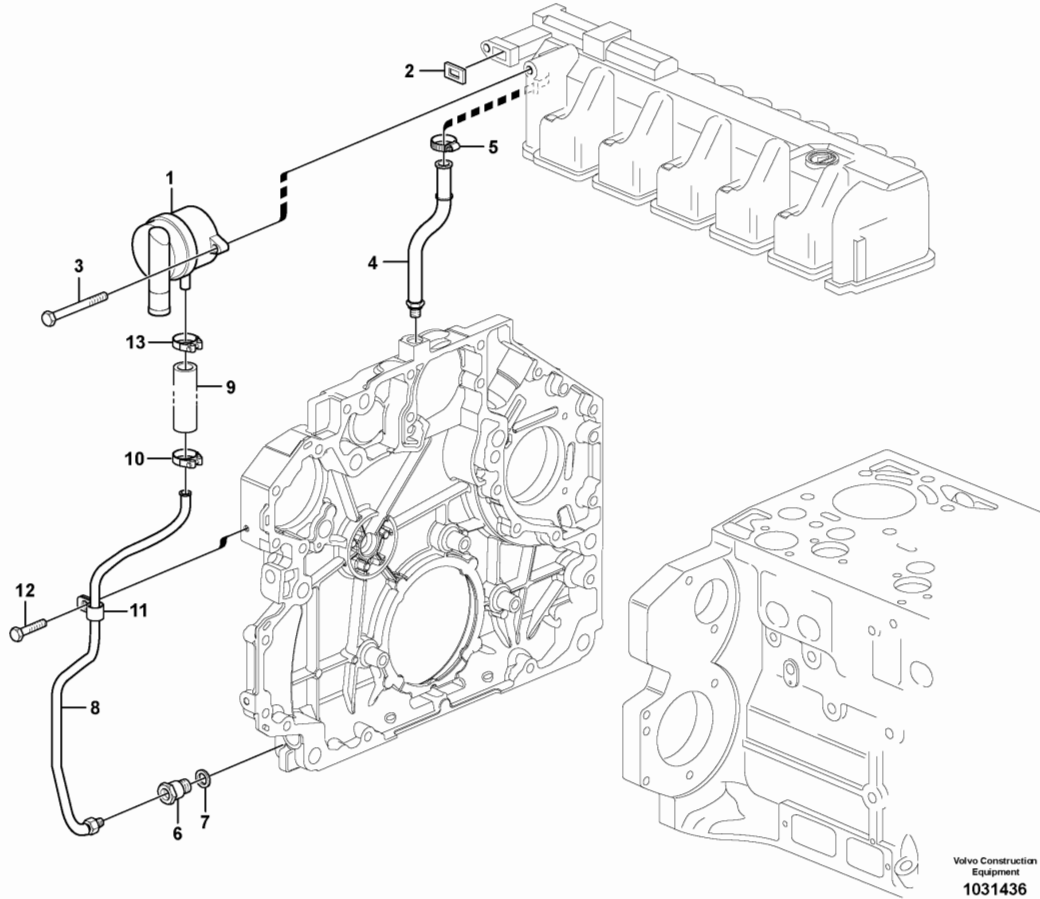

Date: 8/14/2025	Image id: 1031436	Catalogue: 20726	Model: EC170D
Brand: Volvo	Serial: 230001-230145	Group/Section: 212/200	Title: Crankcase ventilation 17213163

Section option	Kit	Option description
VOE17213163		Engine D4 TIER3

Pos	Part	Q1	Q2	Q3	Q4	Q5	PS	Kit	Description	Option(s)	Remark
1	VOE20930510	1							Oil separator		
2	VOE21038626	1							•Plane gasket		
3	VOE20405504	2							Screw		
4	VOE20971646	1							Oil return pipe		
5	VOE20799673	1							Hose clamp		
6	VOE21496705	1							Drain valve		(VOE20841133)
7	VOE20460026	1							Sealing ring		
8	VOE21056054	1					SS		Return line		
9	VOE21056418	1							•Hose		
10	VOE20971607	2							•Hose clamp		
11	VOE20798831	1							•Attaching clamp		
12	VOE20405729	1							Screw		
13	VOE20971607	1							Hose clamp