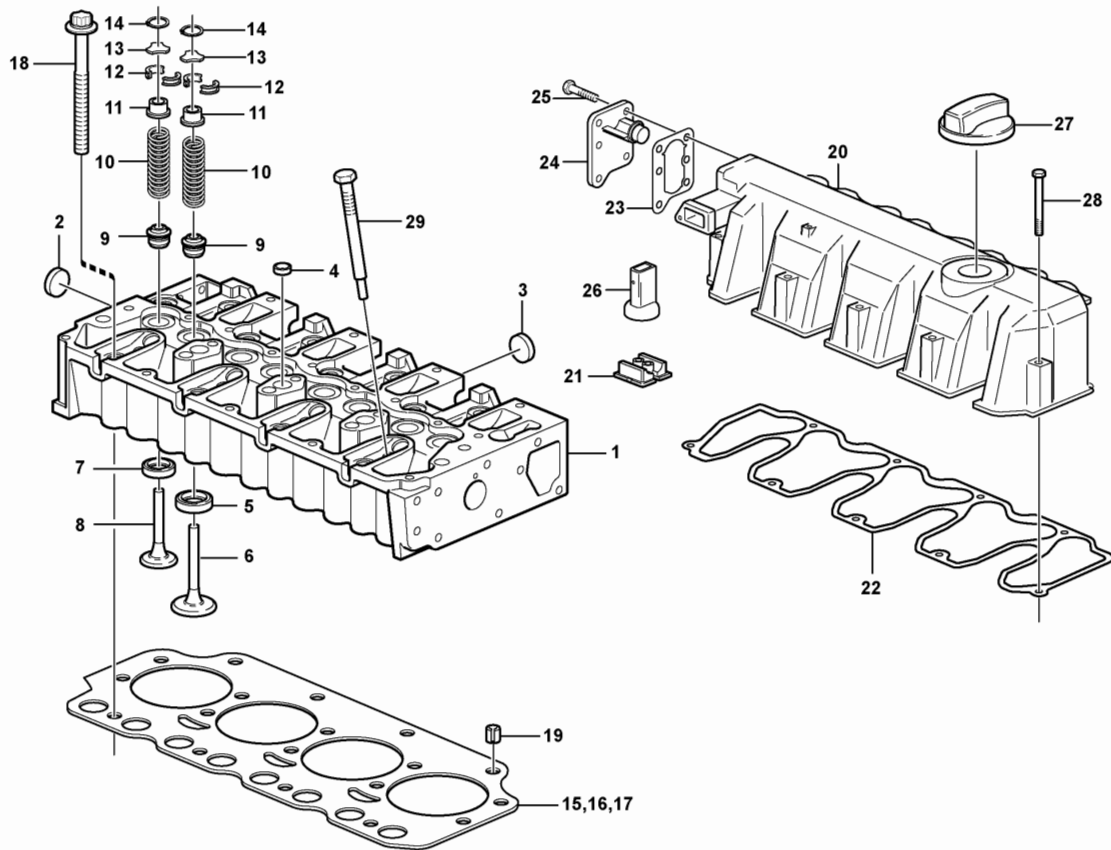

Date: 8/14/2025	Image id: 1063822	Catalogue: 20726	Model: EC170D
Brand: Volvo	Serial: 230001-230145	Group/Section: 030/100	Title: Product identification plate

Volvo Construction
Equipment
1063822

Pos	Part	Q1	Q2	Q3	Q4	Q5	PS	Kit	Description	Option(s)	Remark
1									Product sign plate		

Date: 8/14/2025	Image id: 1078962	Catalogue: 20726	Model: EC170D
Brand: Volvo	Serial: 230001-230145	Group/Section: 210/100	Title: Engine 8294465

Volvo Construction
Equipment
1078962

Section option	Kit	Option description
VOE8294465		Engine

Pos	Part	Q1	Q2	Q3	Q4	Q5	PS	Kit	Description	Option(s)	Remark
1	VOE17213163	1							Engine		REMAN VOE9017213163
2	VOE14880502	1							Cooling hose		
3	VOE943475	1							Hose clamp		
4	VOE14500297	1							Clip		
5	VOE60113084	6							Flange screw		(VOE13947760)
6	VOE60113088	1							Flange screw		(VOE13965180)
7	VOE14515524	1							Clip		
8	VOE14507451	1							Clip		
9	VOE14515521	1							Insulating clip		
10	SA9443-30608	1							Hose protection		
11	VOE14670743	1							Hose		
12	VOE14675347	1							Hose		

Date: 8/14/2025	Image id: 1074632	Catalogue: 20726	Model: EC170D
Brand: Volvo	Serial: 230001-230145	Group/Section: 211/100	Title: Cylinder head 17213163

Volvo Construction
Equipment
1074632

Section option	Kit	Option description
VOE17213163		Engine D4 TIER3