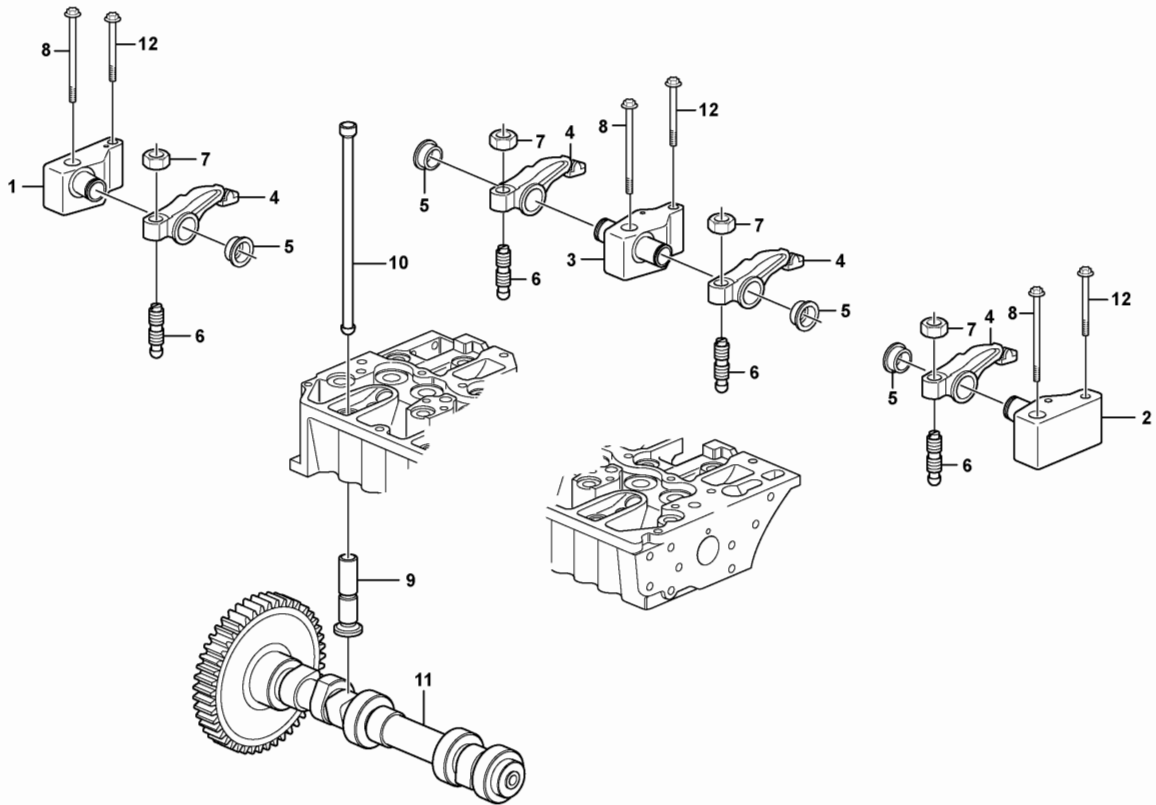

Date: 8/14/2025	Image id: 1030327	Catalogue: 20726	Model: EC170D
Brand: Volvo	Serial: 230001-230145	Group/Section: 214/100	Title: Valve mechanism 17213163, ENG -11751808

Volvo Construction
Equipment
1030327

Section option	Kit	Option description
VOE17213163		Engine D4 TIER3

Pos	Part	Q1	Q2	Q3	Q4	Q5	PS	Kit	Description	Option(s)	Remark
1	VOE23101423	1							Bracket		(VOE20799063)
2	VOE20799047	1							Bracket		
3	VOE20799053	3							Bracket		(VOE20799061)
4	VOE21448926	8							Rocker arm		(VOE20792876)
5	VOE20794115	8							Retaining ring		
6	VOE20913851	8							Adjusting Screw		
7	VOE11700373	8							Nut		
8	VOE20459837	5							Bolt		
9	VOE20799076	8							Tappet		
10	VOE21345578	8							Tube		(VOE20460008)
11	VOE21793662	1							Camshaft		(VOE21050898)
12	VOE993275	5							Six point screw