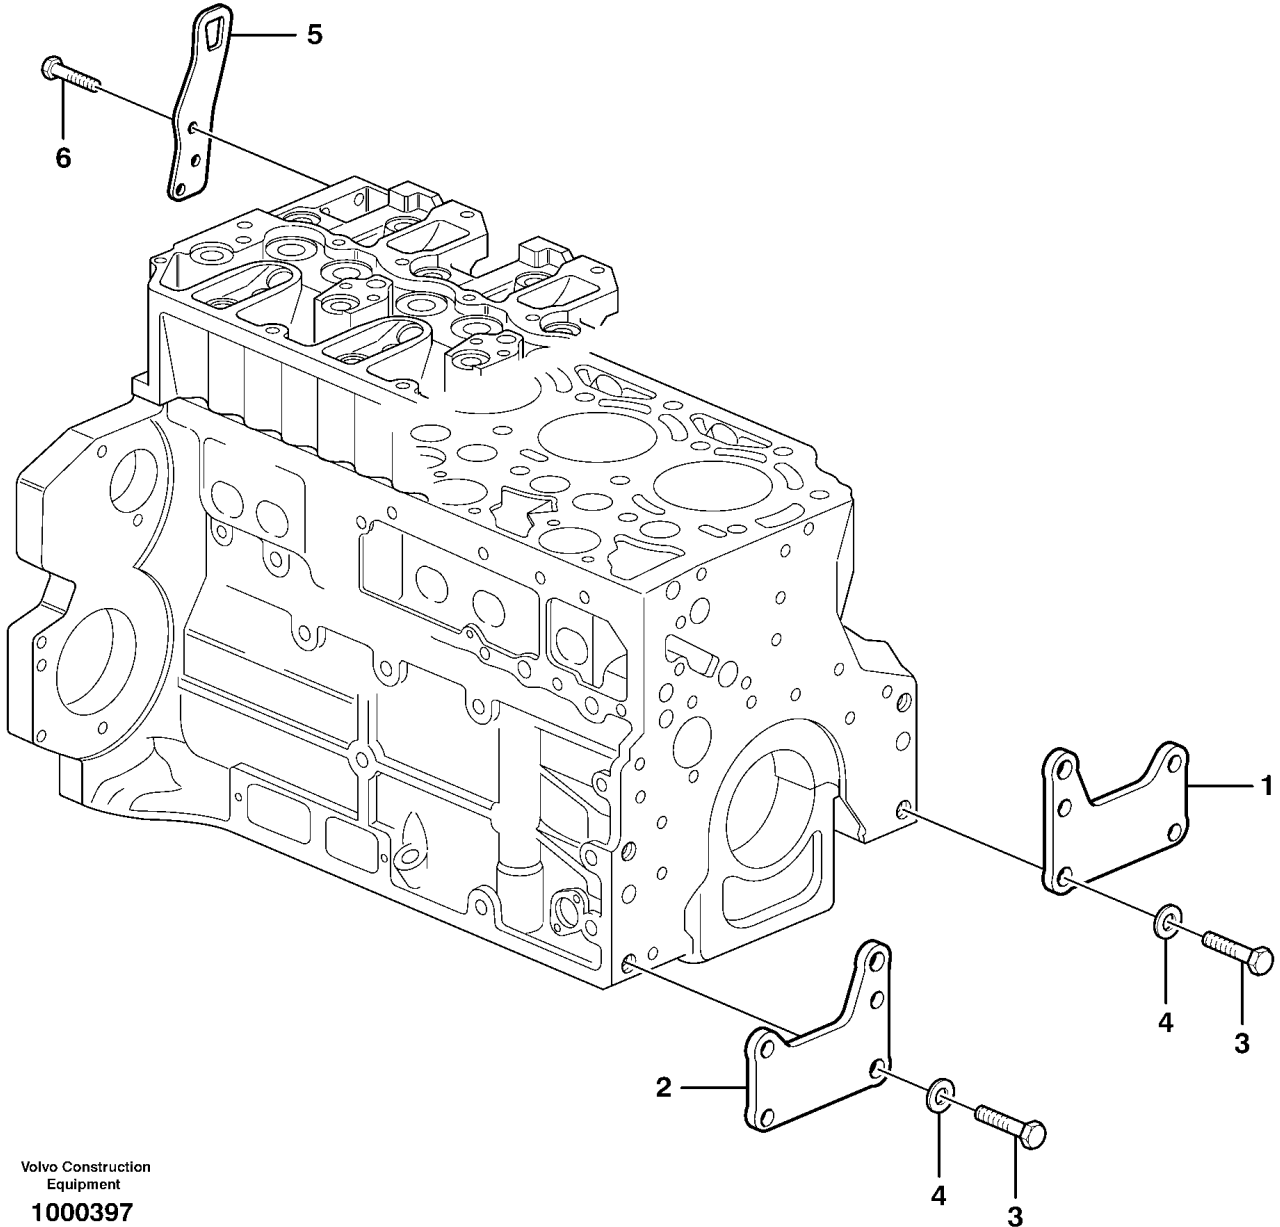

Date: 8/14/2025	Image id: 1000397	Catalogue: 20726	Model: EC170D
Brand: Volvo	Serial: 230001-230145	Group/Section: 218/200	Title: Engine mounting 17213163

Section option	Kit	Option description
VOE17213163		Engine D4 TIER3

Pos	Part	Q1	Q2	Q3	Q4	Q5	PS	Kit	Description	Option(s)	Remark
1	VOE20723978	1							Bracket		
2	VOE20723984	1							Bracket		
3	VOE20535027	4							Screw		
4	VOE20405606	4							Washer		
5	VOE20450854	2							Lifting eye