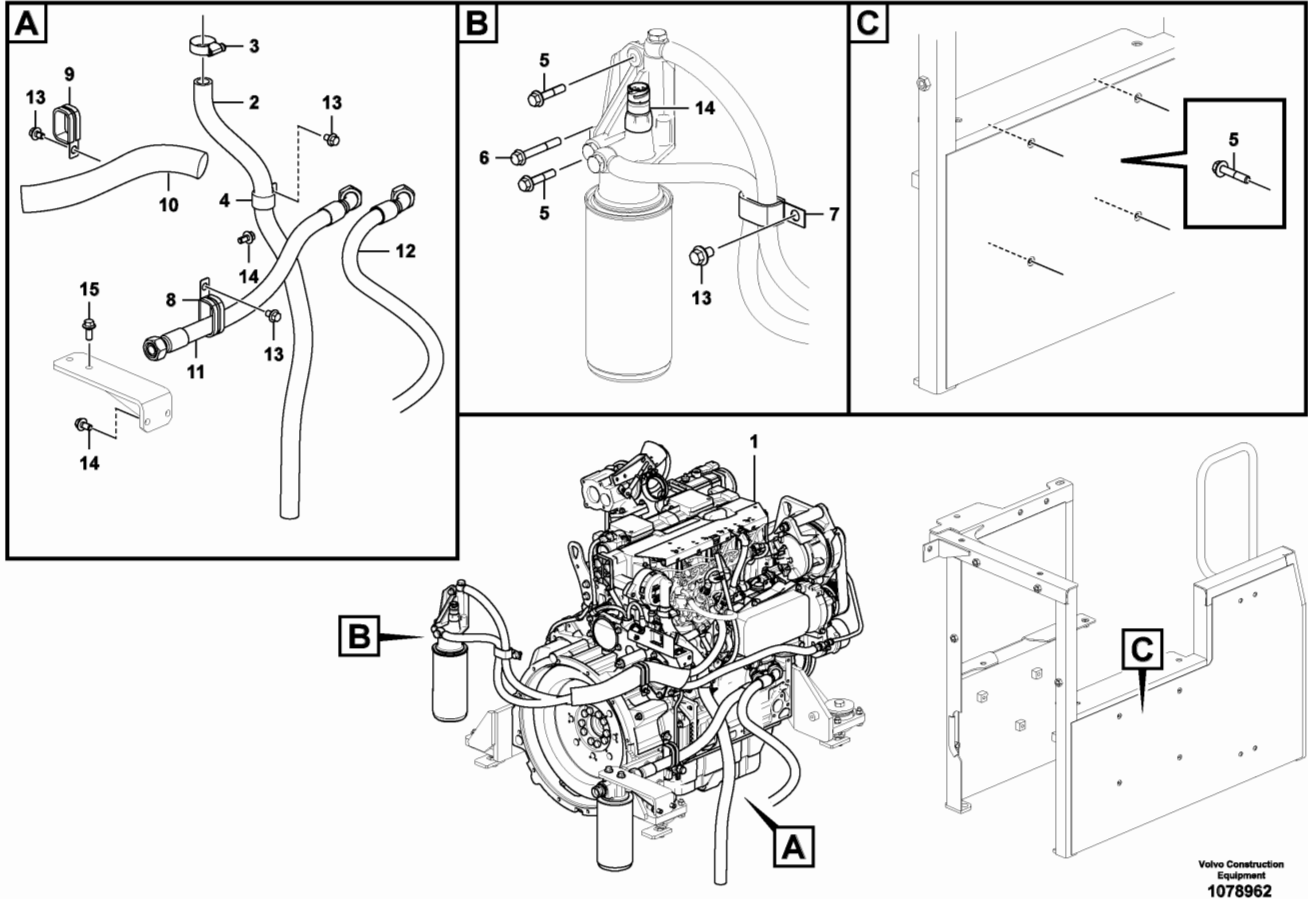

Date: 8/14/2025	Image id: 1078962	Catalogue: 20726	Model: EC170D
Brand: Volvo	Serial: 230001-230145	Group/Section: 210/100	Title: Engine 8294465

Volvo Construction
Equipment
1078962

Section option	Kit	Option description
VOE8294465		Engine

Pos	Part	Q1	Q2	Q3	Q4	Q5	PS	Kit	Description	Option(s)	Remark
1	VOE17213163	1							Engine		REMAN VOE9017213163
2	VOE14880502	1							Cooling hose		
3	VOE943475	1							Hose clamp		
4	VOE14500297	1							Clip		
5	VOE60113084	6							Flange screw		(VOE13947760)
6	VOE60113088	1							Flange screw		(VOE13965180)
7	VOE14515524	1							Clip		
8	VOE14507451	1							Clip		
9	VOE14515521	1							Insulating clip		
10	SA9443-30608	1							Hose protection		
11	VOE14670743	1							Hose		
12	VOE14675347	1							Hose		

Sample of manual. Download All 672 pages at:

<https://www.arespairmanual.com/downloads/volvo-ec170d-excavators-part-manual/>