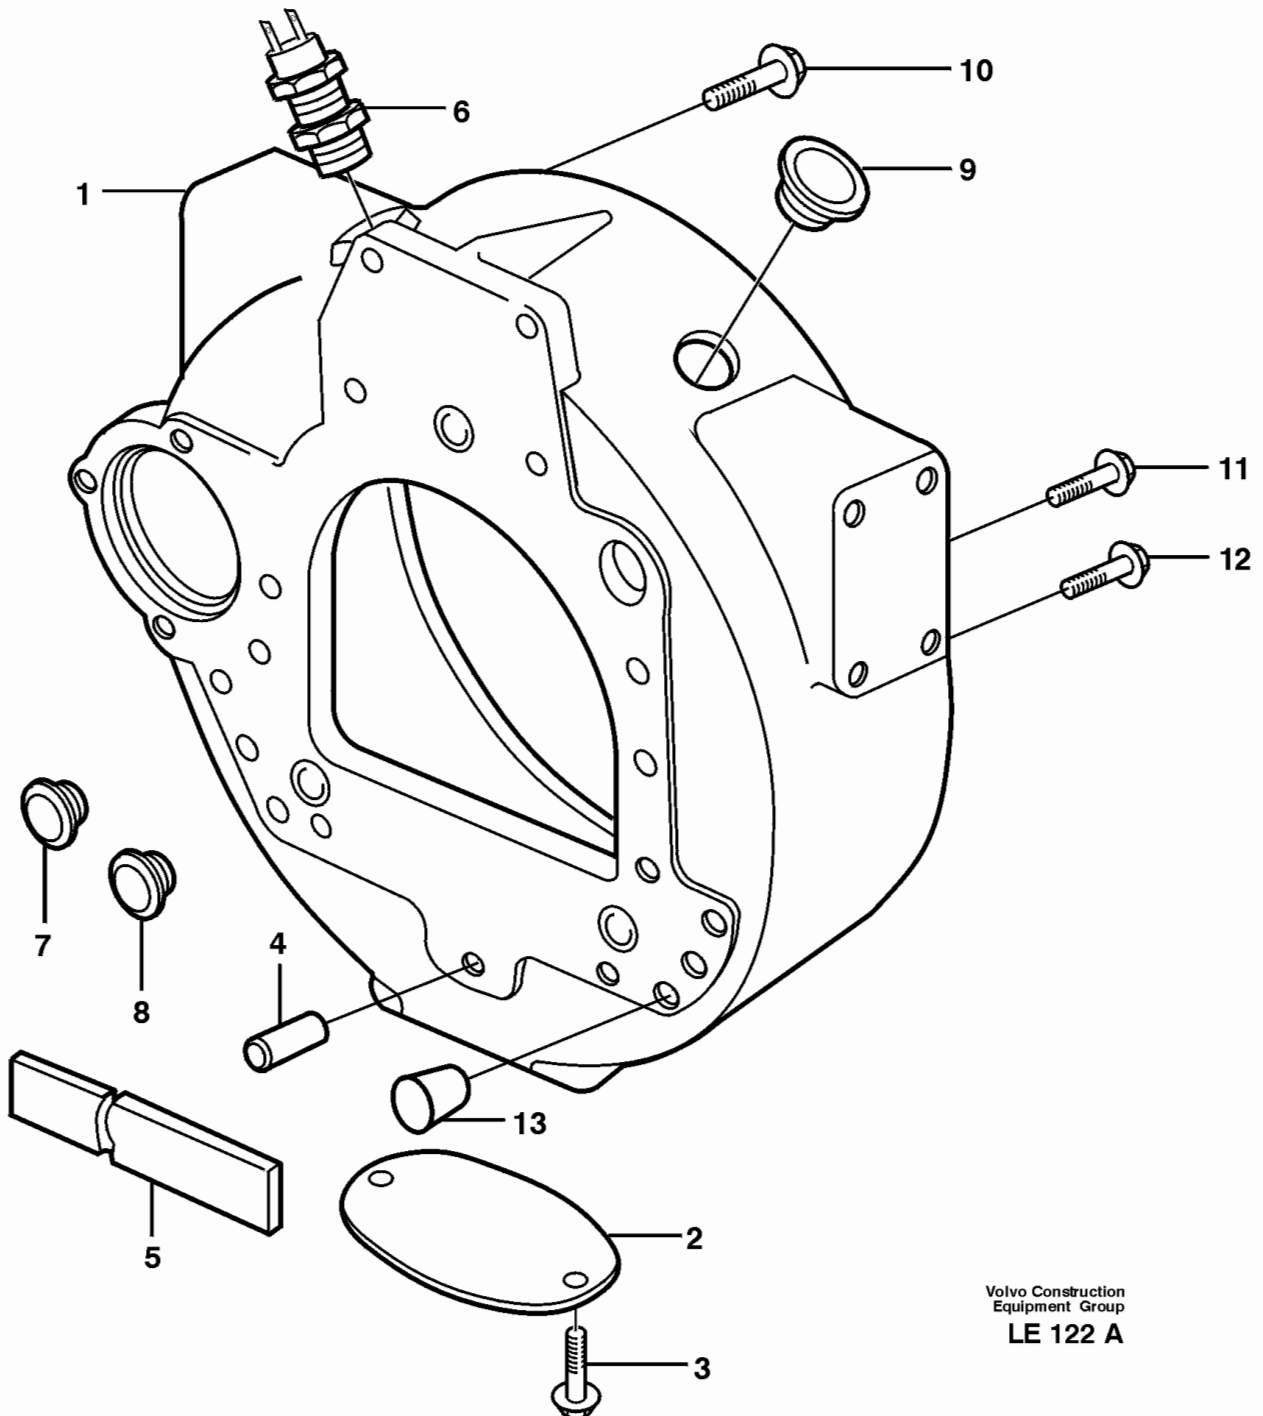

Date: 8/13/2025	Image id: LE122A	Catalogue: 99531	Model: EC160
Brand: Volvo	Serial: 1001-1113	Group/Section: 212/200	Title: Flywheel housing

Pos	Part	Q1	Q2	Q3	Q4	Q5	PS	Kit	Description	Option(s)	Remark
1	VOE11705304	1					CS		Flywheel housing		
2		1					NS		Plate		
3	VOE13965175	2							Screw