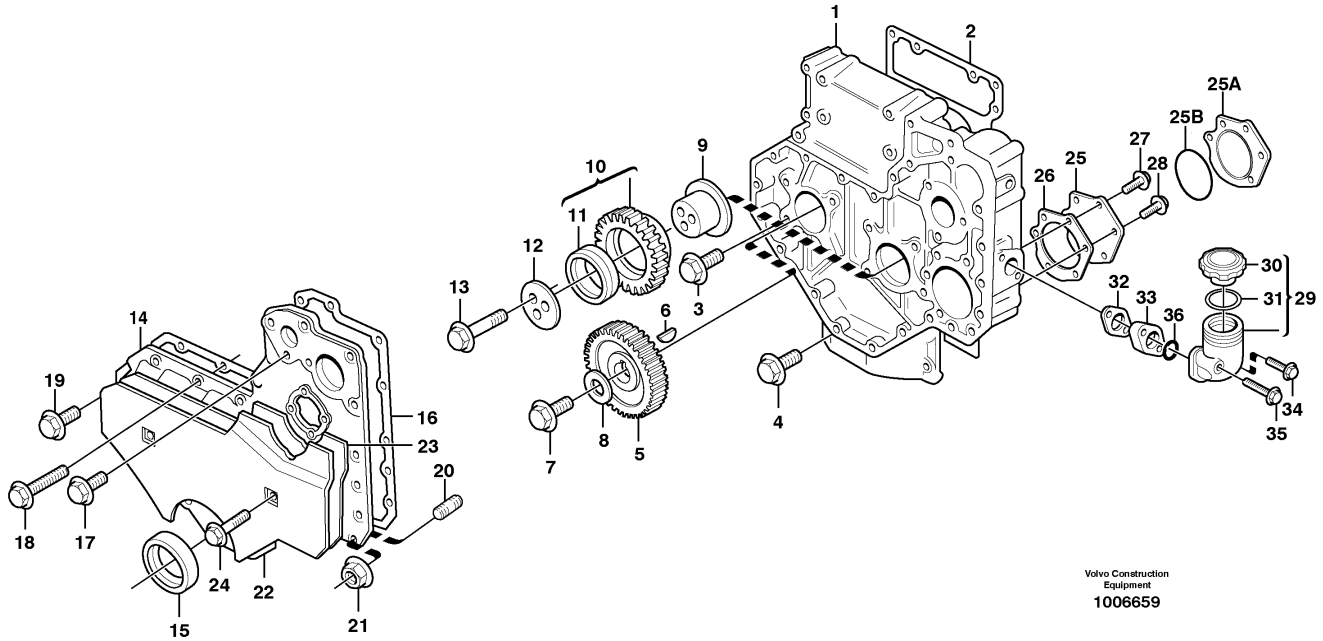

Date: 8/13/2025	Image id: 1006659	Catalogue: 99531	Model: EC160
Brand: Volvo	Serial: 1001-1113	Group/Section: 215/100	Title: Timing gear casing

Pos	Part	Q1	Q2	Q3	Q4	Q5	PS	Kit	Description	Option(s)	Remark
1	VOE15017034	1					CS		Timing gear casing		(VOE11703885)
	VOE11708981	1					CS		Plug		
2	VOE11711203	1							Gasket		(VOE11997879)
3	VOE984734	8							Flange screw		(VOE13946173)
4	VOE60113081	4							Flange screw		(VOE13945444)
5	VOE11700783	1					CS		Gear		
6	VOE483448	1							Key		
7	VOE11701555	1							Screw		
8	VOE11997885	1							Washer		
9	VOE6642825	1					SS		Hub		
10	VOE11997886	1					CS		Gear		
11	VOE6642824	1							•Bearing Bushing		
12	VOE11701556	1					SS		Plate		
13	VOE60113100	3							Flange screw		(VOE13965187)
14	VOE11707751	1					SS		Cover		(VOE11703887)
15	VOE6212928	1							Sealing ring		
16	VOE11988377	1							Gasket		(VOE11703888)
17	VOE13965181	6							Screw		
18	VOE60113081	1							Flange screw		(VOE13945444)
19	VOE984736	7							Flange screw		(VOE11997901)
20	VOE11997915	2							Stud		
21	VOE60113140	2							Flange nut		(VOE13945408)
22	VOE3976562	1					CS		Noise shield