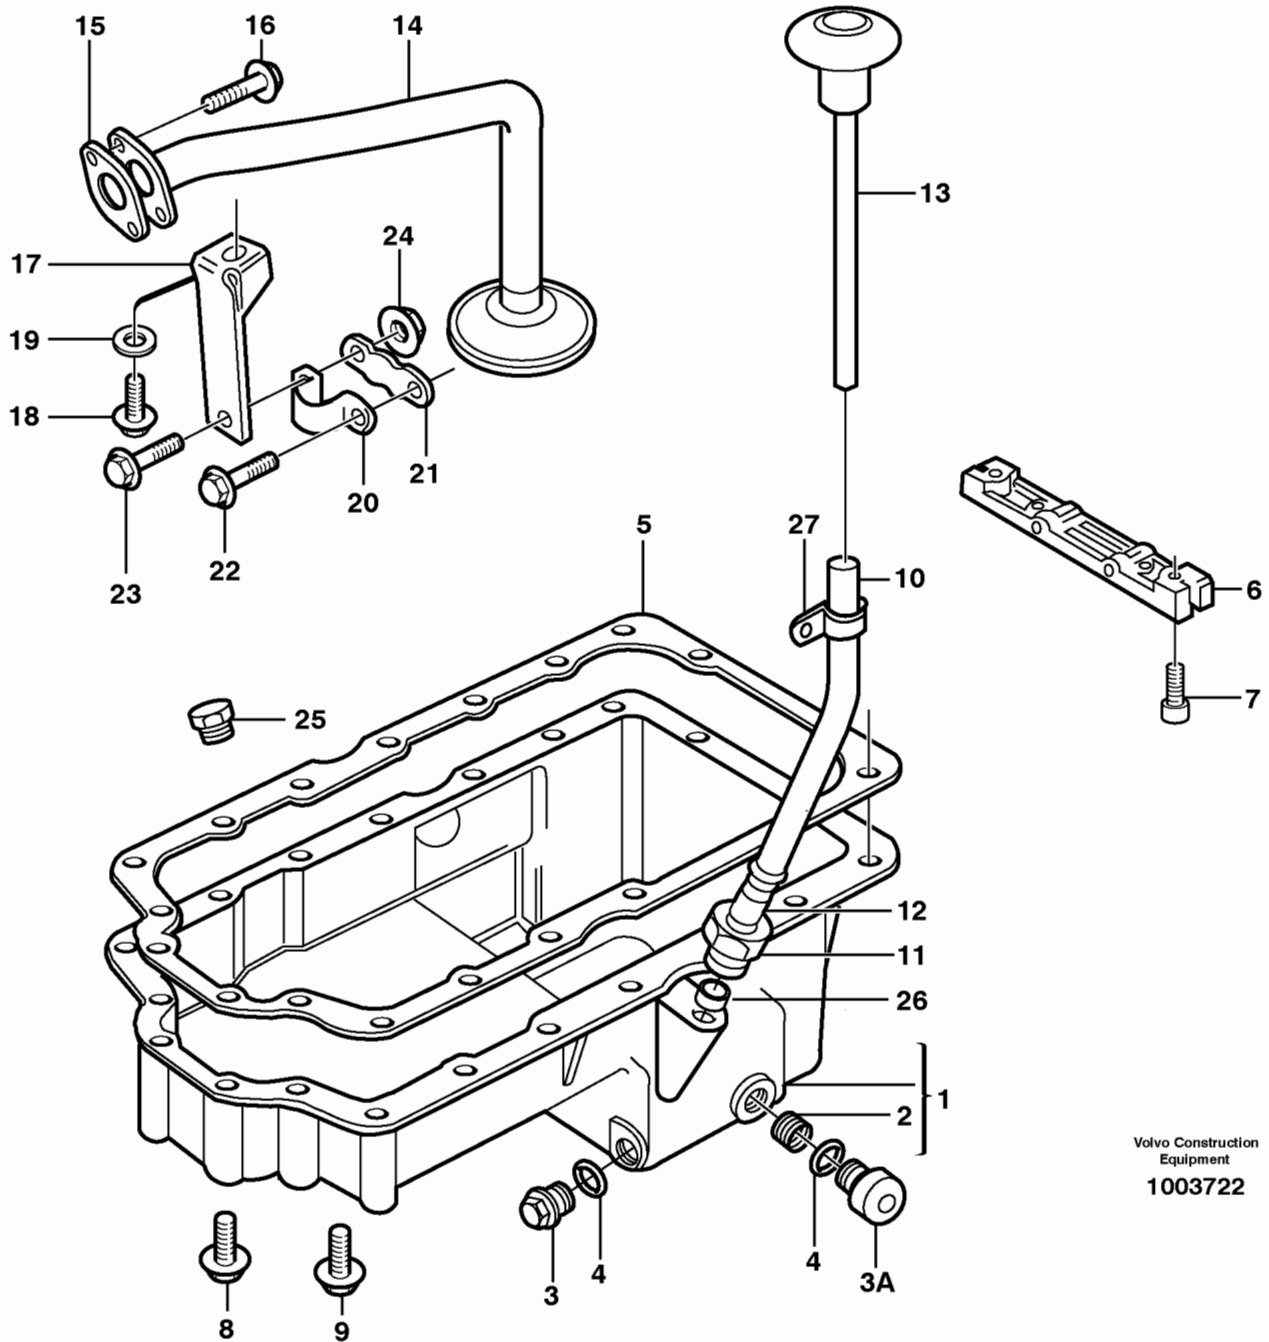

Date: 8/13/2025	Image id: 1003722	Catalogue: 99531	Model: EC160
Brand: Volvo	Serial: 1001-1113	Group/Section: 217/100	Title: Oil sump

Volvo Construction
Equipment
1003722

Pos	Part	Q1	Q2	Q3	Q4	Q5	PS	Kit	Description	Option(s)	Remark
1	VOE11705550	1					CS		Oil pan		
2	VOE11997987	1					CS		•Insert sleeve		
3	VOE11997973	1					CS		Plug		
3A	VOE11707546	1					CS		Plug		
4	VOE11997974	2					CS		O-ring