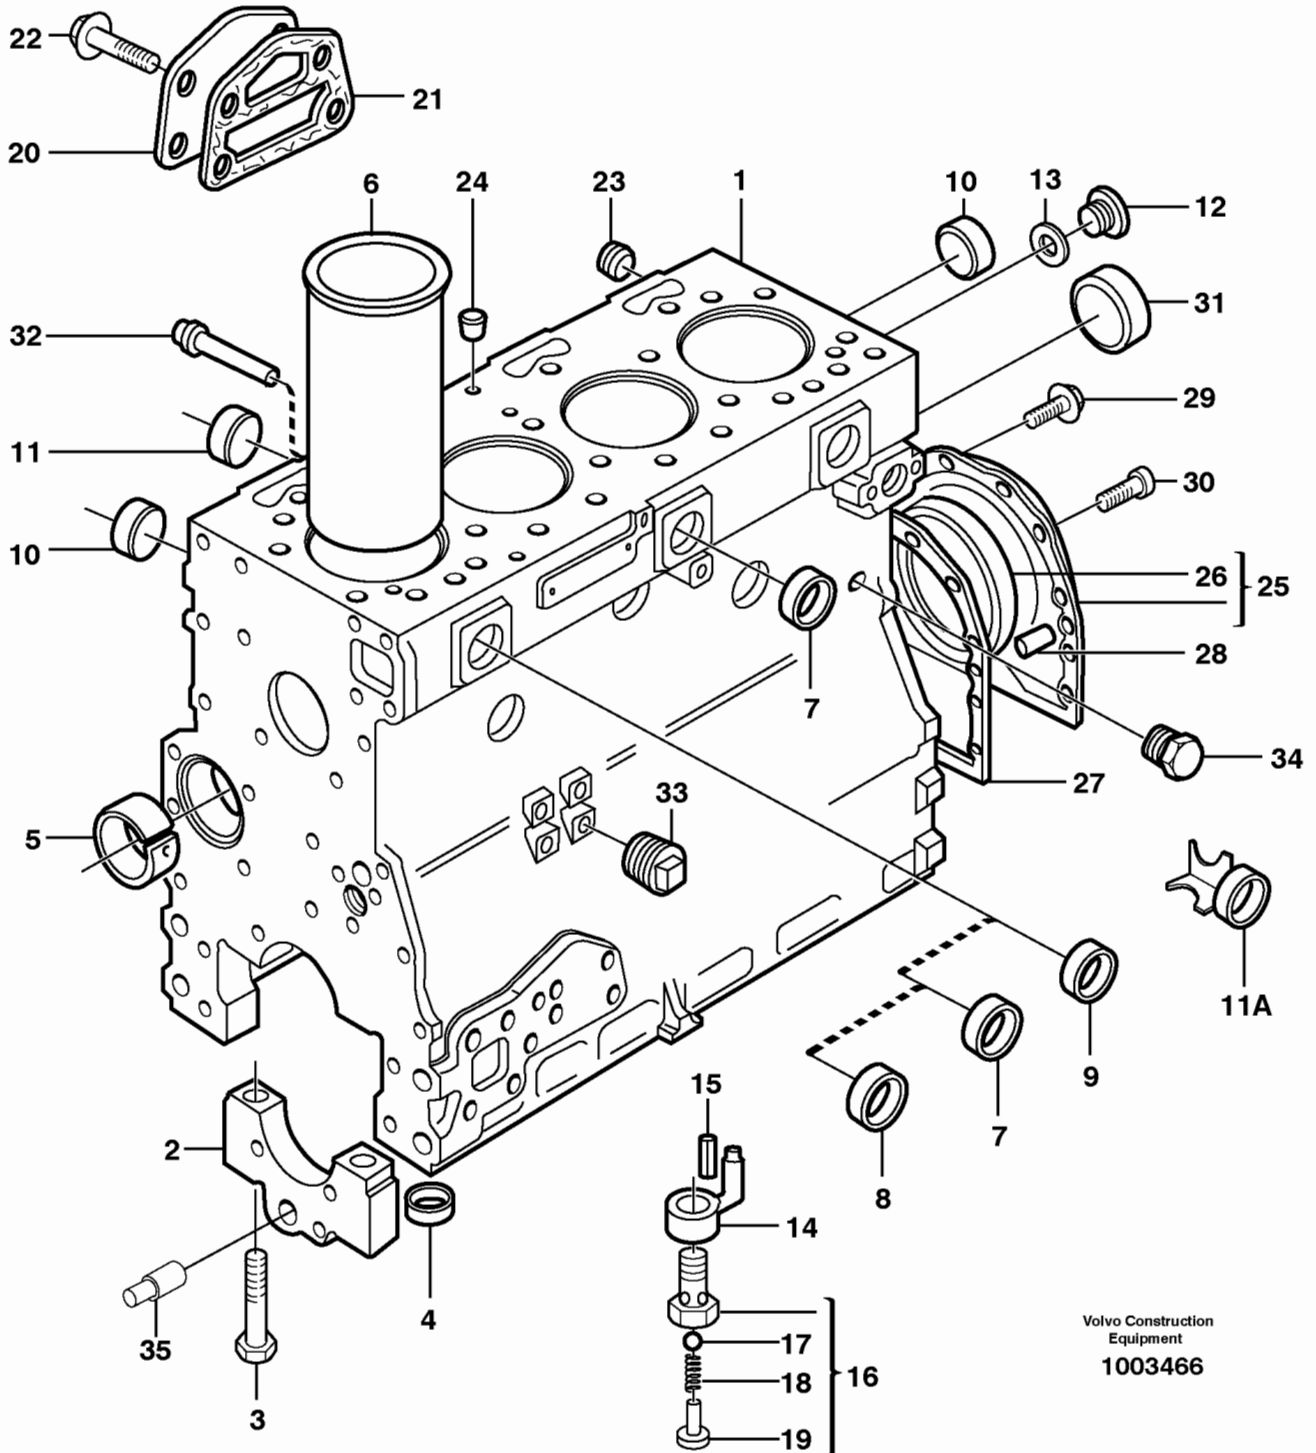

Date: 8/13/2025	Image id: 1003466	Catalogue: 99531	Model: EC160
Brand: Volvo	Serial: 1001-1113	Group/Section: 212/100	Title: Cylinder block

Pos	Part	Q1	Q2	Q3	Q4	Q5	PS	Kit	Description	Option(s)	Remark
1	VOE11704870	1					SS		Cylinder block		
2		5					NS		•Bearing carrier		
3	VOE6210370	10					CS		•Screw