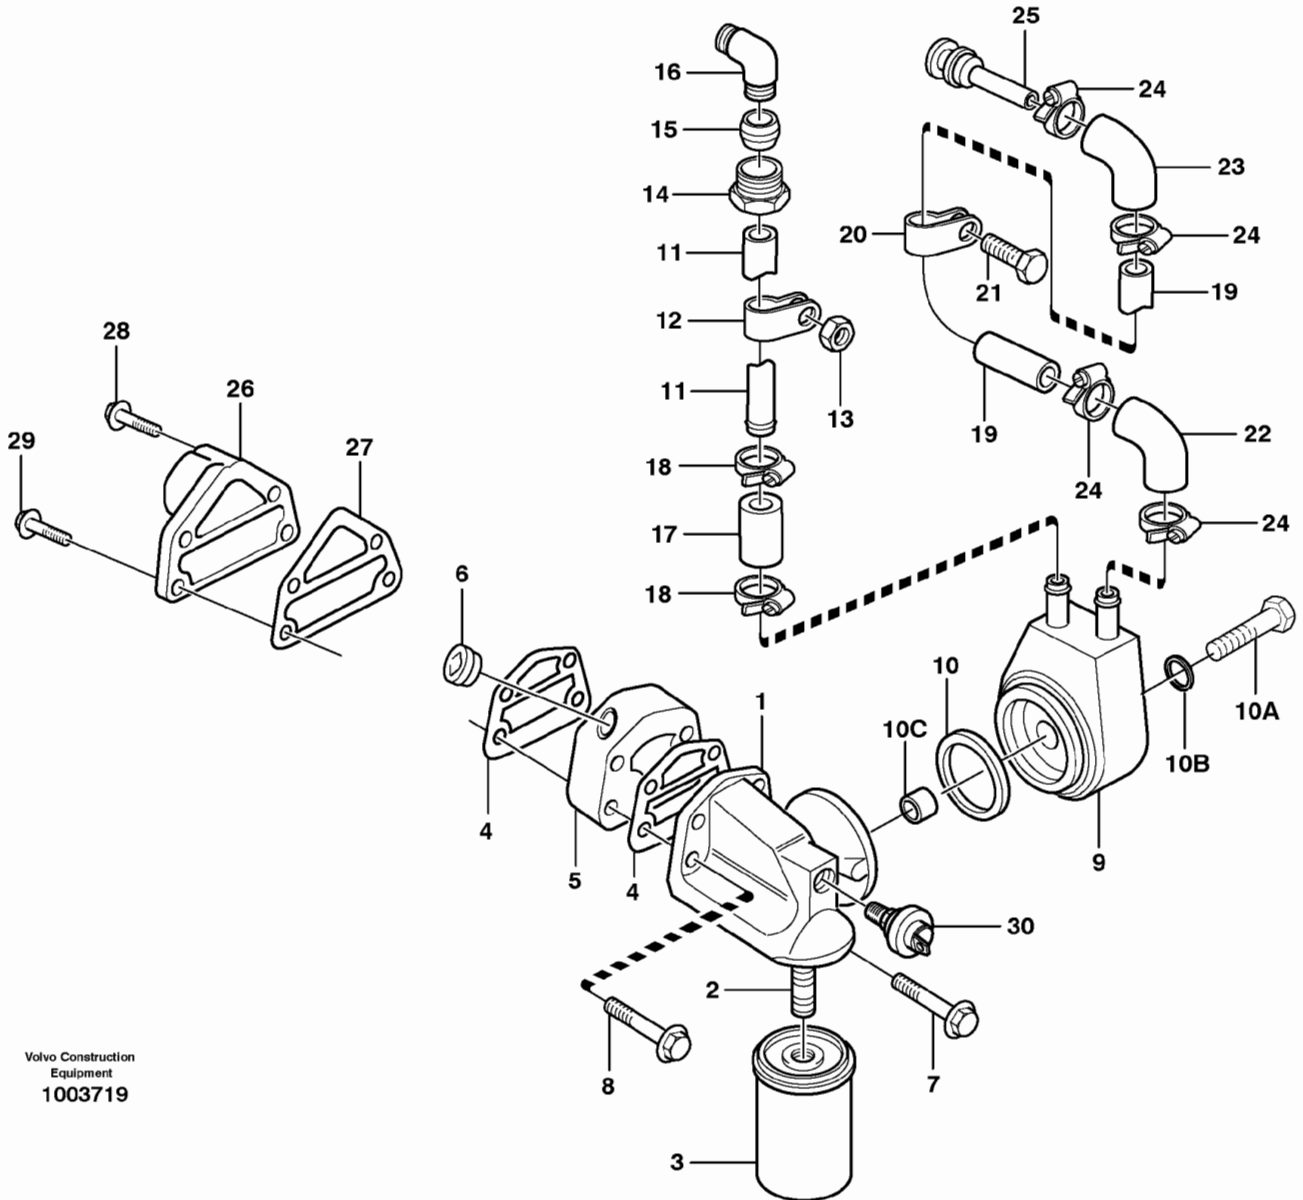

Date: 8/13/2025	Image id: 1003719	Catalogue: 99531	Model: EC160
Brand: Volvo	Serial: 1001-1113	Group/Section: 223/100	Title: Oil cooler ENG - U083266G

Volvo Construction
Equipment
1003719

Pos	Part	Q1	Q2	Q3	Q4	Q5	PS	Kit	Description	Option(s)	Remark
1	VOE11700790	1					CS		Filter housing		
2	VOE11999547	2							•Pipe connection		
3	VOE17262703	1							Oil Filter		(VOE3976603)
4	VOE11998009	2							Gasket		(VOE11998163)
5	VOE11998012	1					CS		Adapter		
6	VOE11997843	1							Plug		
7	VOE11700789	1							Screw		
8	VOE11998011	2							Screw