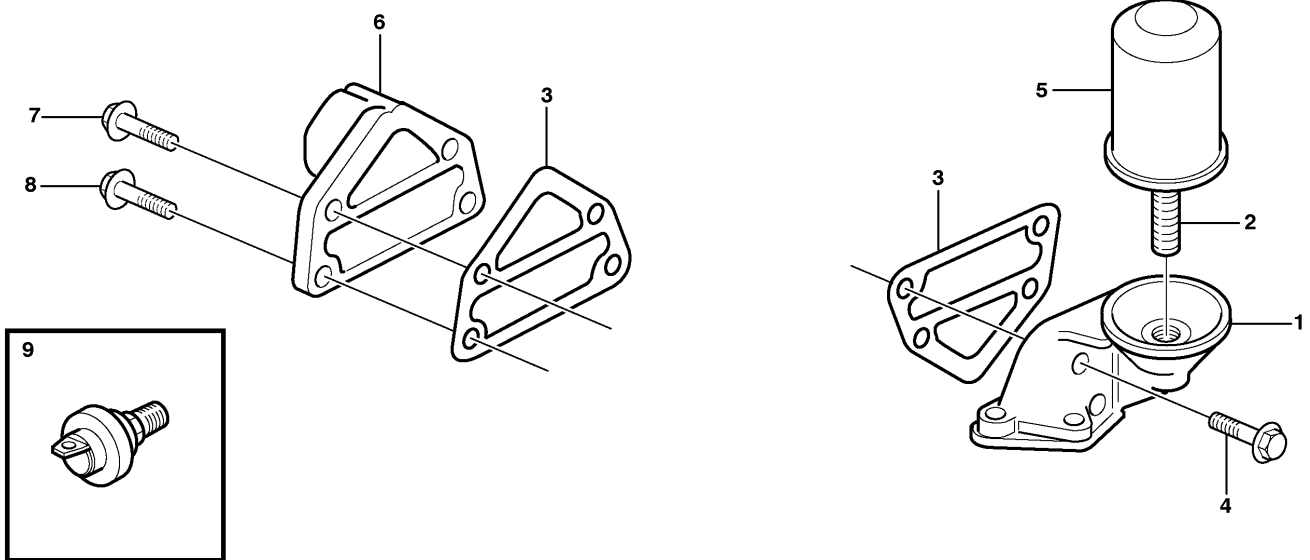

Date: 8/13/2025	Image id: LE305	Catalogue: 99531	Model: EC160
Brand: Volvo	Serial: 1001-1113	Group/Section: 222/100	Title: Oil filter TD 40KGE

Volvo Construction
Equipment
LE 305

Pos	Part	Q1	Q2	Q3	Q4	Q5	PS	Kit	Description	Option(s)	Remark
1	VOE3976587	1					CS		Oil filter housing		
2	VOE11999547	1							Pipe connection		
3	VOE11998009	2							Gasket		(VOE11997073)
4	VOE979864	4					CS		Flange screw		
5	VOE17262703	1							Oil Filter		(VOE3976603)
6	VOE11998028	1							Adapter		
7	VOE11998030	1					CS		Screw		
8	VOE11998031	3					CS		Screw		
9	VOE1606877	1							Switch		B3