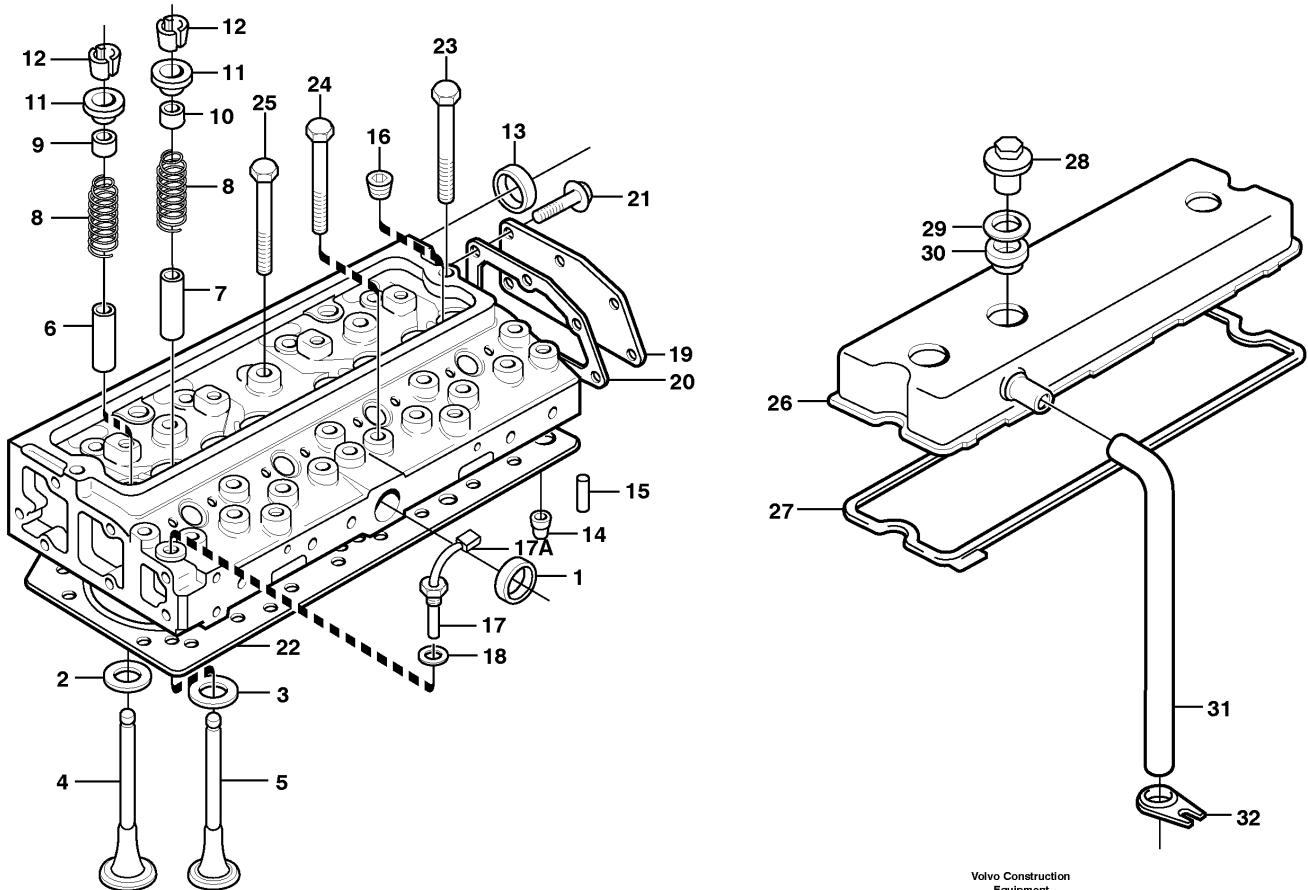

Date: 8/13/2025	Image id: LE304	Catalogue: 99531	Model: EC160
Brand: Volvo	Serial: 1001-1113	Group/Section: 211/200	Title: Cylinder head TD 40KGE

Volvo Construction
Equipment
LE 304

Pos	Part	Q1	Q2	Q3	Q4	Q5	PS	Kit	Description	Option(s)	Remark
	VOE11706970	1					CS		Cylinder head		(VOE11704236)
1	VOE483898	1					CS		•Plug		
2	VOE3976534	4							•Valve seat		
3	VOE3976535	4					CS		•Valve seat		
4	VOE3976536	4							•Valve		
5	VOE11703878	4							•Exhaust valve		
6	VOE11709760	4					SS		•Valve guide		(VOE3976537)
7	VOE11706969	4							•Valve guide		(VOE3976729)
8	VOE3976538	8					CS		•Valve spring		(VOE11703876)
9	VOE11703877	4							•Valve seal		
10	VOE11703879	4					CS		•Valve seal		
11	VOE3976540	8					CS		•Valve spring washer		
12	VOE3976541	16							•Valve sleeve		
13	VOE11997807	1					CS		Plug		
14	VOE11703880	2							Dowel