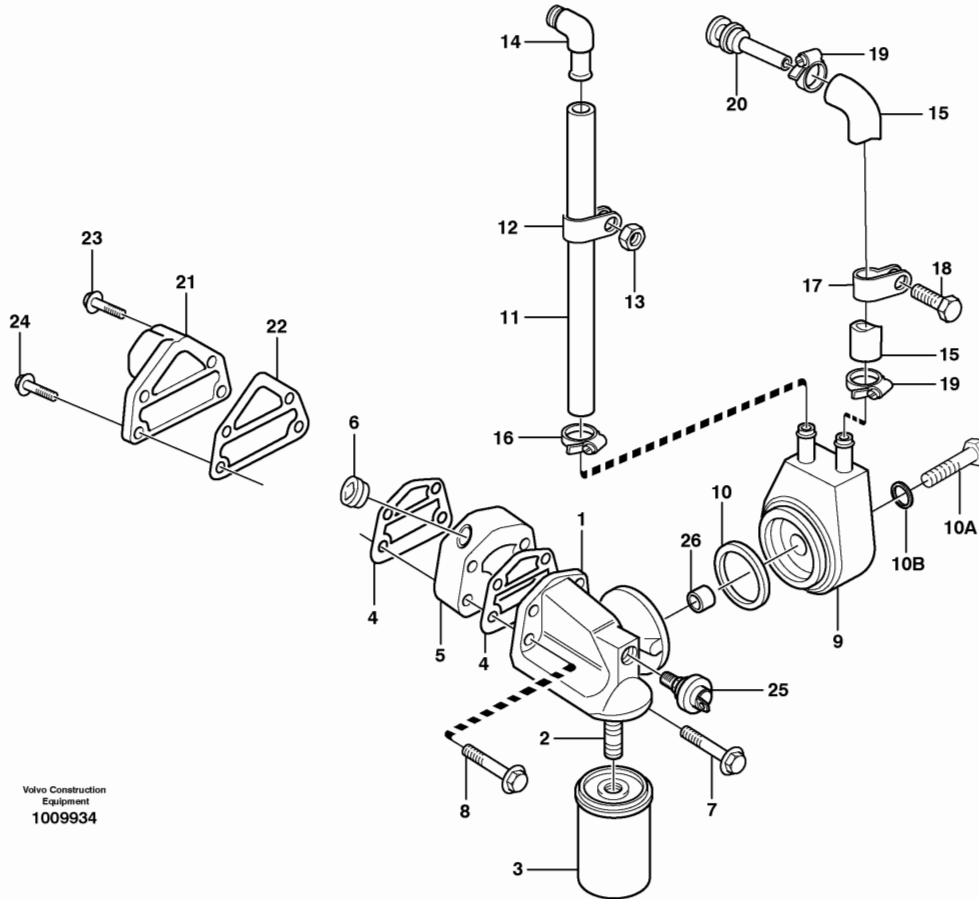

Date: 8/13/2025	Image id: 1009934	Catalogue: 99531	Model: EC160
Brand: Volvo	Serial: 1001-1113	Group/Section: 223/150	Title: Oil cooler ENG U083267G -

Volvo Construction
Equipment
1009934

Pos	Part	Q1	Q2	Q3	Q4	Q5	PS	Kit	Description	Option(s)	Remark
1	VOE11700790	1					CS		Filter housing		
2	VOE11999547	2							•Pipe connection		
3	VOE17262703	1							Oil Filter		(VOE3976603)
4	VOE11998009	2							Gasket		(VOE11998163)
5	VOE11998012	1					CS		Adapter		
6	VOE11997843	1							Plug		
7	VOE11700789	1							Screw		
8	VOE11998011	2							Screw		
9	VOE11712750	1					CS		Oil cooler		(VOE11700761)
10	VOE11998014	1					CS		•Gasket		
10A	VOE11700759	1					CS		•Screw		
10B	VOE11700760	1							•Gasket		
11	VOE11703910	1					CS		Hose		
12	VOE11999465	1					CS		Clamp		
13	VOE990941	1							Flange nut		(VOE13971095)
14		1					NS		Nipple