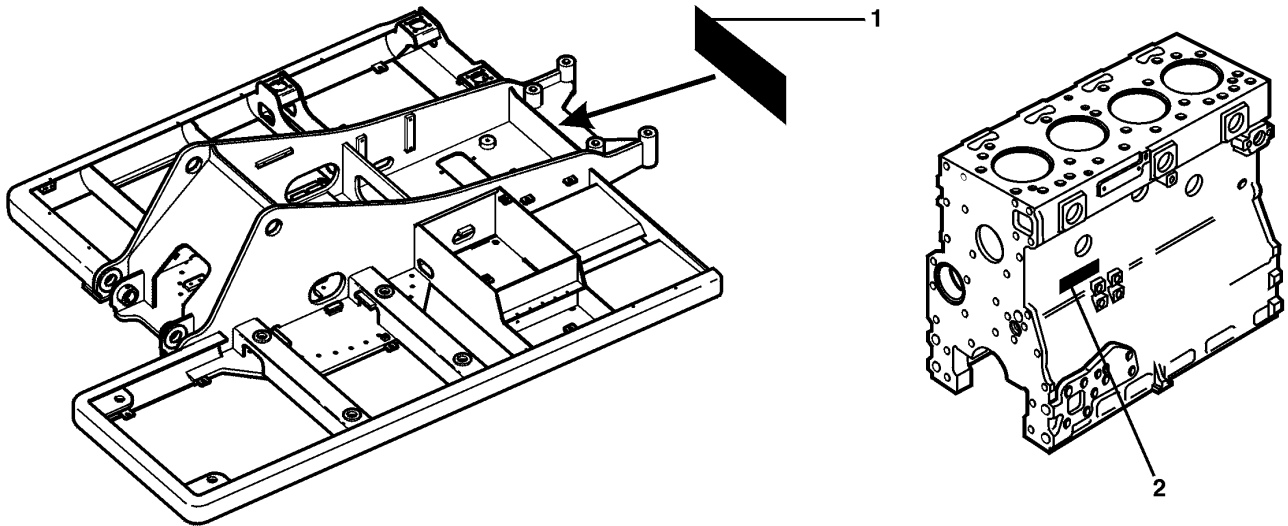

Date: 8/13/2025	Image id: LE175	Catalogue: 99531	Model: EC160
Brand: Volvo	Serial: 1001-1113	Group/Section: 030/100	Title: Product identification plate

Volvo Construction
Equipment Group
LE 175

Pos	Part	Q1	Q2	Q3	Q4	Q5	PS	Kit	Description	Option(s)	Remark
1									Product sign plate		
2									Engine sign plate		

Date: 8/13/2025	Image id: LE120D	Catalogue: 99531	Model: EC160
Brand: Volvo	Serial: 1001-1113	Group/Section: 211/100	Title: Cylinder head TD 40GHE

Pos	Part	Q1	Q2	Q3	Q4	Q5	PS	Kit	Description	Option(s)	Remark
	VOE11706970	1					CS		Cylinder head		(VOE11704236)
1	VOE483898	1					CS		•Plug		
2	VOE3976534	4							•Valve seat		
3	VOE3976535	4					CS		•Valve seat		
4	VOE3976536	4							•Valve		
5	VOE11703878	4							•Exhaust valve		
6	VOE11709760	4					SS		•Valve guide		(VOE3976537)
7	VOE11706969	4							•Valve guide		(VOE3976729)
8	VOE3976538	8					CS		•Valve spring		(VOE11703876)
9	VOE11703877	4							•Valve seal		
10	VOE11703879	4					CS		•Valve seal		
11	VOE3976540	8					CS		•Valve spring washer		
12	VOE3976541	16							•Valve sleeve		
13	VOE11997807	1					CS		Plug		
14	VOE11703880	2							Dowel		
15	VOE950562	2							Pin		