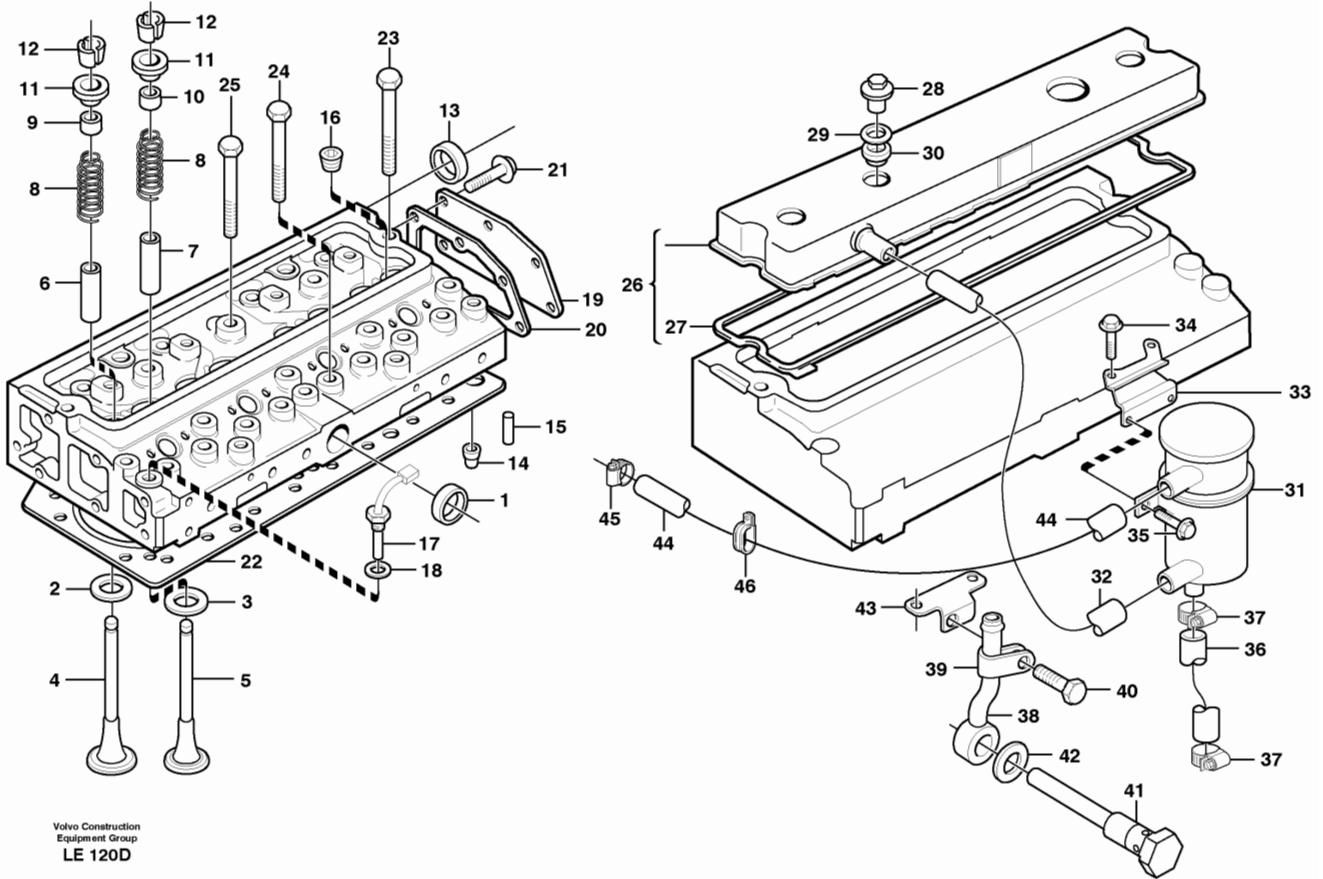

Date: 8/13/2025	Image id: LE175	Catalogue: 99531	Model: EC160
Brand: Volvo	Serial: 1001-1113	Group/Section: 030/100	Title: Product identification plate

Volvo Construction
Equipment Group
LE 175

Pos	Part	Q1	Q2	Q3	Q4	Q5	PS	Kit	Description	Option(s)	Remark
1									Product sign plate		
2									Engine sign plate		

Date: 8/13/2025	Image id: LE120D	Catalogue: 99531	Model: EC160
Brand: Volvo	Serial: 1001-1113	Group/Section: 211/100	Title: Cylinder head TD 40GHE

Pos	Part	Q1	Q2	Q3	Q4	Q5	PS	Kit	Description	Option(s)	Remark
	VOE11706970	1					CS		Cylinder head		(VOE11704236)
1	VOE483898	1					CS		•Plug		
2	VOE3976534	4							•Valve seat		
3	VOE3976535	4					CS		•Valve seat		
4	VOE3976536	4							•Valve		
5	VOE11703878	4							•Exhaust valve		
6	VOE11709760	4					SS		•Valve guide		(VOE3976537)
7	VOE11706969	4							•Valve guide		(VOE3976729)
8	VOE3976538	8					CS		•Valve spring		(VOE11703876)
9	VOE11703877	4							•Valve seal		
10	VOE11703879	4					CS		•Valve seal		
11	VOE3976540	8					CS		•Valve spring washer		
12	VOE3976541	16							•Valve sleeve		
13	VOE11997807	1					CS		Plug		
14	VOE11703880	2							Dowel		
15	VOE950562	2							Pin		

Date: 8/13/2025	Image id: LE304	Catalogue: 99531	Model: EC160
Brand: Volvo	Serial: 1001-1113	Group/Section: 211/200	Title: Cylinder head TD 40KGE

Volvo Construction
Equipment
LE 304

Pos	Part	Q1	Q2	Q3	Q4	Q5	PS	Kit	Description	Option(s)	Remark
	VOE11706970	1					CS		Cylinder head		(VOE11704236)
1	VOE483898	1					CS		•Plug		
2	VOE3976534	4							•Valve seat		
3	VOE3976535	4					CS		•Valve seat		
4	VOE3976536	4							•Valve		
5	VOE11703878	4							•Exhaust valve		
6	VOE11709760	4					SS		•Valve guide		(VOE3976537)
7	VOE11706969	4							•Valve guide		(VOE3976729)
8	VOE3976538	8					CS		•Valve spring		(VOE11703876)
9	VOE11703877	4							•Valve seal		
10	VOE11703879	4					CS		•Valve seal		
11	VOE3976540	8					CS		•Valve spring washer		
12	VOE3976541	16							•Valve sleeve		
13	VOE11997807	1					CS		Plug		
14	VOE11703880	2							Dowel		