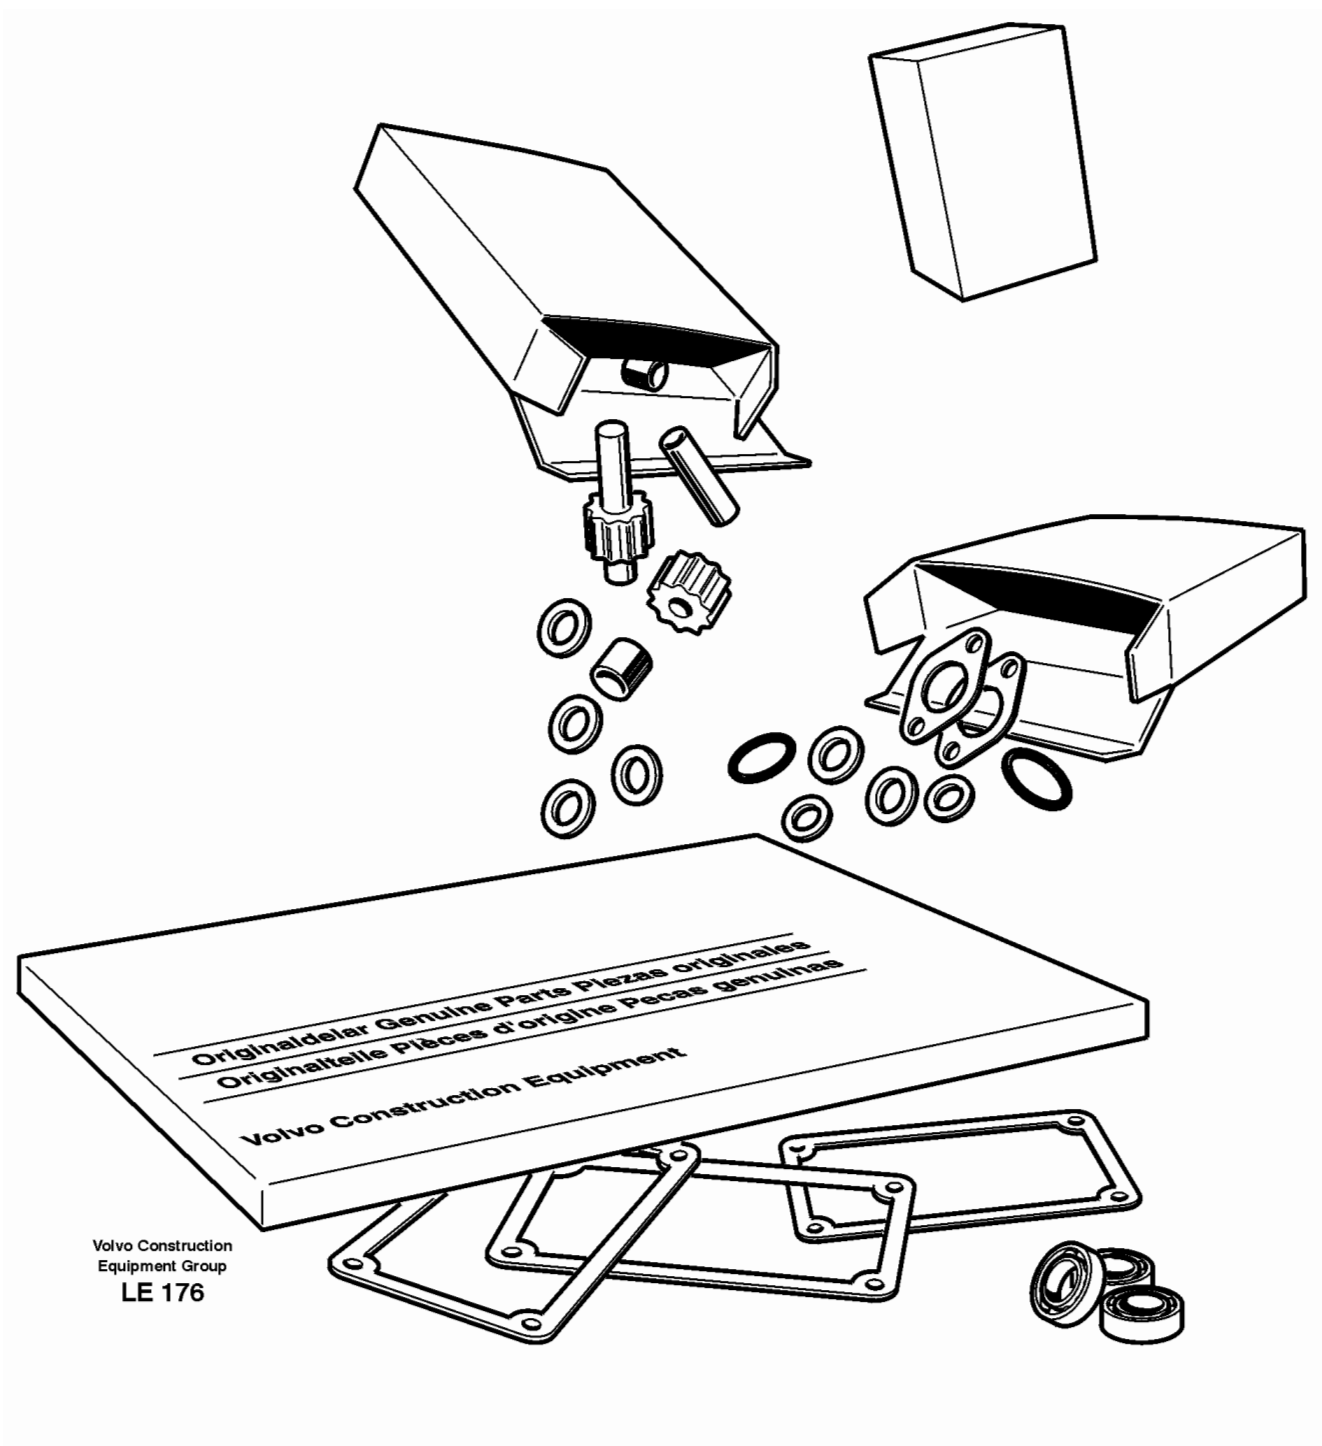

Date: 8/13/2025	Image id: LE176	Catalogue: 99531	Model: EC160
Brand: Volvo	Serial: 1001-1113	Group/Section: 210/100	Title: Repair kits for engine TD40GHE, TD40KGE

Section option	Kit	Option description
VOE14370943		Low emission engine TD40KGE
VOE14371017		Low emission engine TD40GHE

Pos	Part	Q1	Q2	Q3	Q4	Q5	PS	Kit	Description	Option(s)	Remark