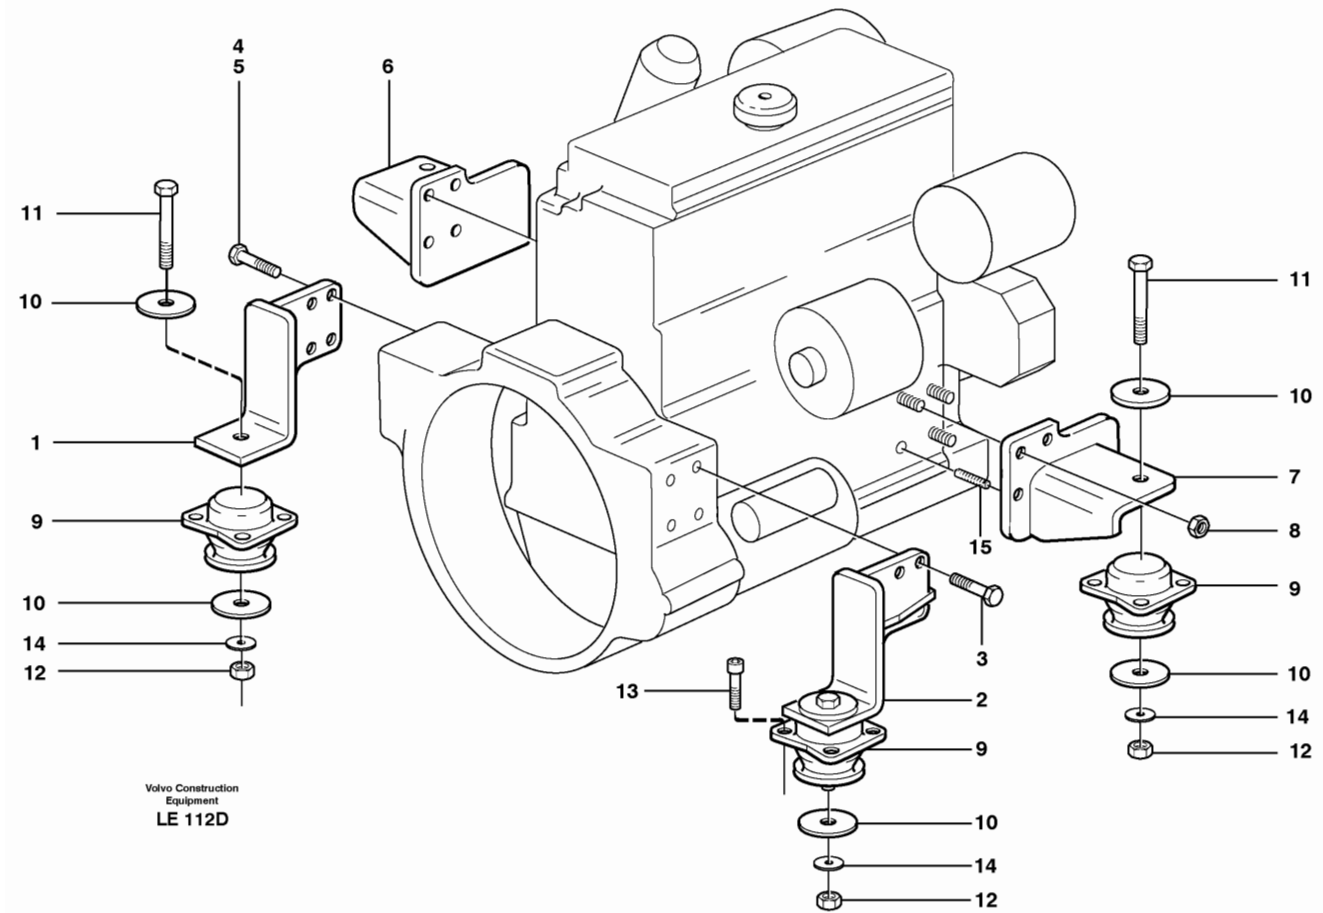

Date: 8/13/2025	Image id: LE112D	Catalogue: 99531	Model: EC160
Brand: Volvo	Serial: 1001-1113	Group/Section: 218/100	Title: Engine mounting

Pos	Part	Q1	Q2	Q3	Q4	Q5	PS	Kit	Description	Option(s)	Remark
1	VOE14370791	1					CS		Retainer		
2	VOE14370792	1					CS		Retainer		
3	VOE965225	4							Flange screw		
4	VOE965225	1							Flange screw		L = 35MM
5	VOE60113109	3							Flange screw		(VOE13965192)L = 40MM
6	VOE14370793	1					CS		Retainer		
7	VOE14370794	1					CS		Retainer		
8	VOE60113142	8							Flange nut		(VOE13971096)
9	VOE14370226	4					CS		Rubber cushion		(VOE14341188)
10	VOE14370795	8					SS		Washer		
11	VOE60113134	4							Flange screw		(VOE968593)
12	VOE13967934	4							Flange lock nut		
13	VOE14371995	16					CS		Lock screw		
14	VOE13955900	4							Washer		
15	VOE11998146	8					CS		Stud