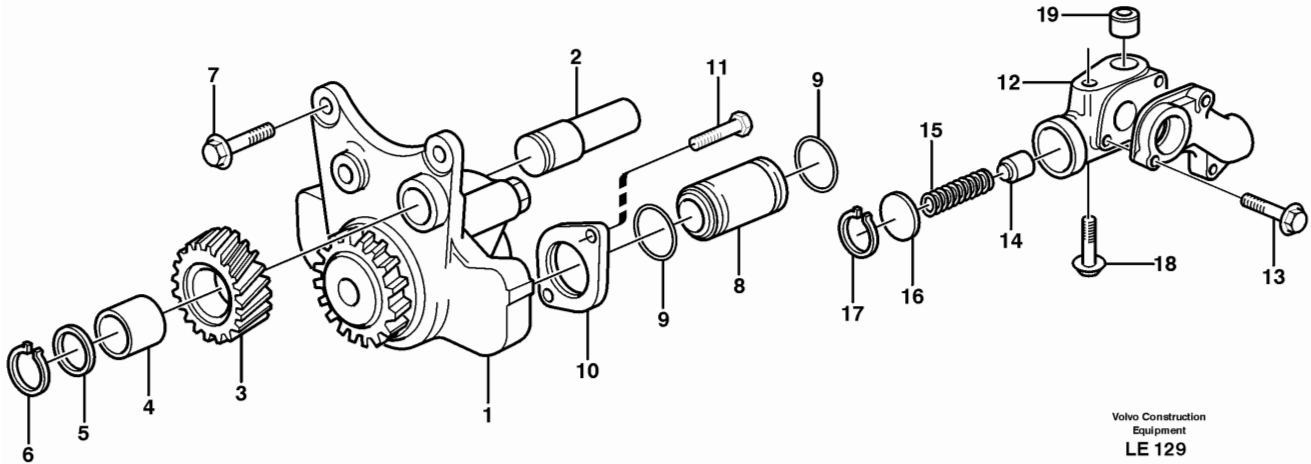

Date: 8/13/2025	Image id: LE129	Catalogue: 99531	Model: EC160
Brand: Volvo	Serial: 1001-1113	Group/Section: 221/100	Title: Oil pump

Pos	Part	Q1	Q2	Q3	Q4	Q5	PS	Kit	Description	Option(s)	Remark
1	VOE11997020	1							Oil pump		
2	VOE11997006	1					CS		Shaft		
3	VOE11997897	1					CS		Gear		
4	VOE11997898	1					CS		•Bushing		
5	VOE11997899	1					CS		Washer		
6	VOE483469	1							Lock ring		
7	VOE984736	3							Flange screw		(VOE946671)
8	VOE11997908	1					CS		Pipe		
9	VOE11997909	2							O-ring		
10	VOE11997910	1							Flange		
11	VOE60113081	2							Flange screw		(VOE13945444)
12	VOE11708070	1					SS		Overflow valve		
13	VOE984728	3							•Flange screw		(VOE13948356)
14	VOE11997903	1					CS		•Piston		
15	VOE11708077	1					CS		•Spring		
16	VOE11997905	1					CS		•Cover		
17	VOE11997906	1					CS		•Lock ring		
18	VOE60113101	1							Flange screw		(VOE13965222)
19	VOE11701559	1							Sleeve