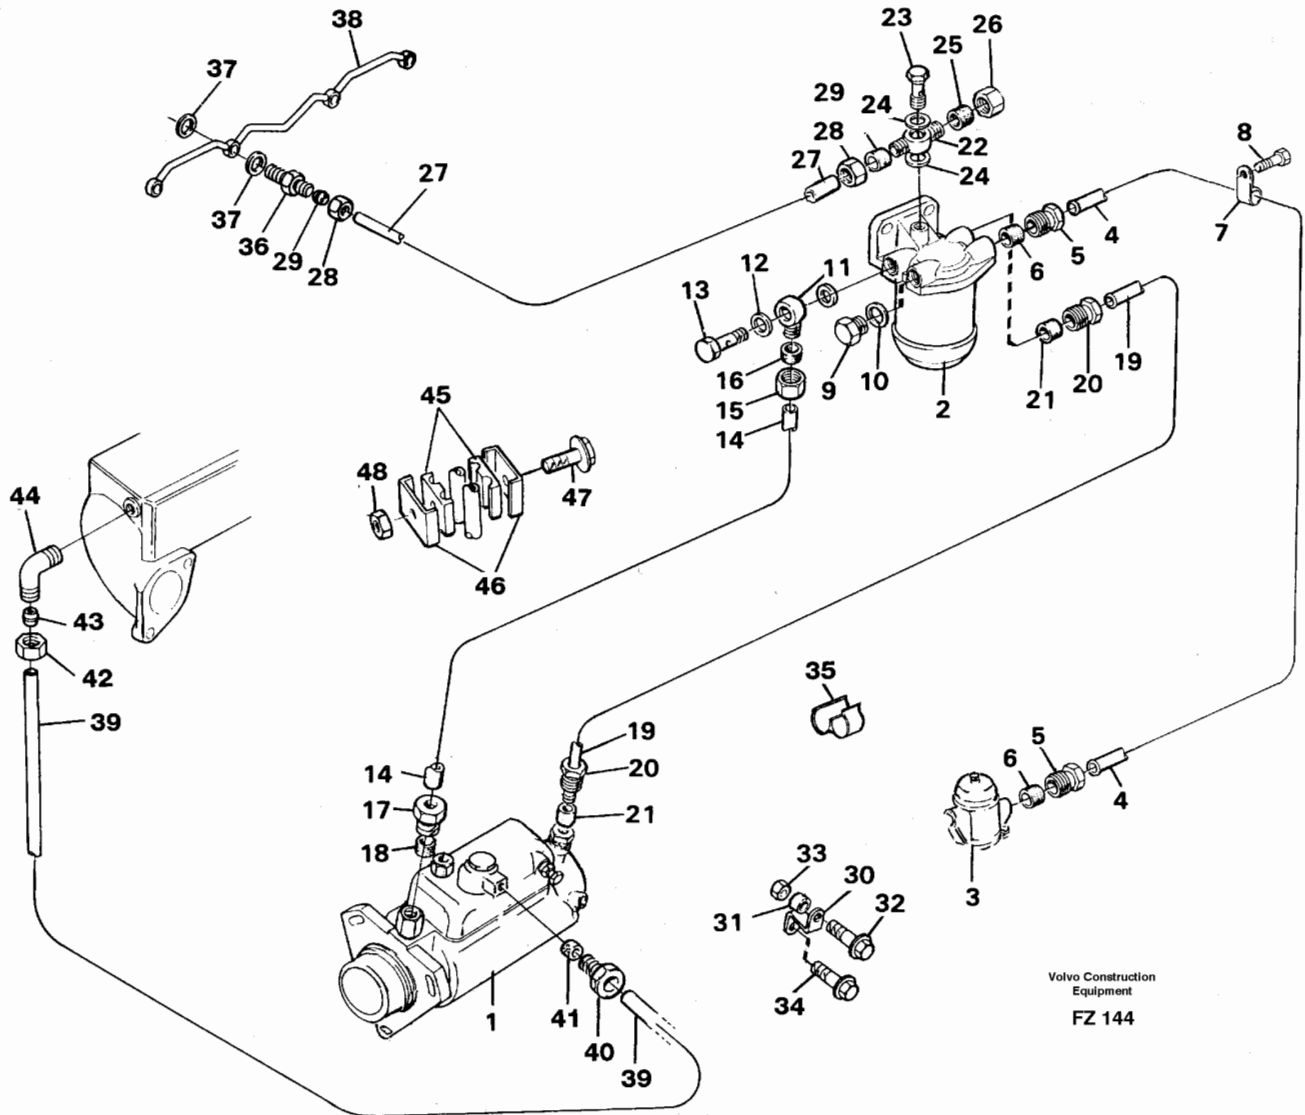

Date: 8/9/2025	Image id: FZ144	Catalogue: 99526	Model: EC150C
Brand: Volvo	Serial: 254-99999	Group/Section: 230/150	Title: Fuel system: Fuel pump - fuel inject.

Volvo Construction
Equipment
FZ 144

Pos	Part	Q1	Q2	Q3	Q4	Q5	PS	Kit	Description	Option(s)	Remark
1		1							Injction pump		See ref 236/100
2		1							Fuel filter		See ref 233/100
3		1							Fuel pump		See ref 233/50
4	VOE11997085	1	1					CS	Fuel pipe		
5	VOE483509	2						CS	Fitting nut		(VOE7483509)
6	VOE483510	2							Sealing ring		
7	VOE11997088	1						CS	Clamp		
8	VOE60113080	1							Flange screw		(VOE946173)
9	VOE483933	1						CS	Plug		
10	VOE483963	1						CS	Washer		
11	VOE795098	1						CS	Nipple