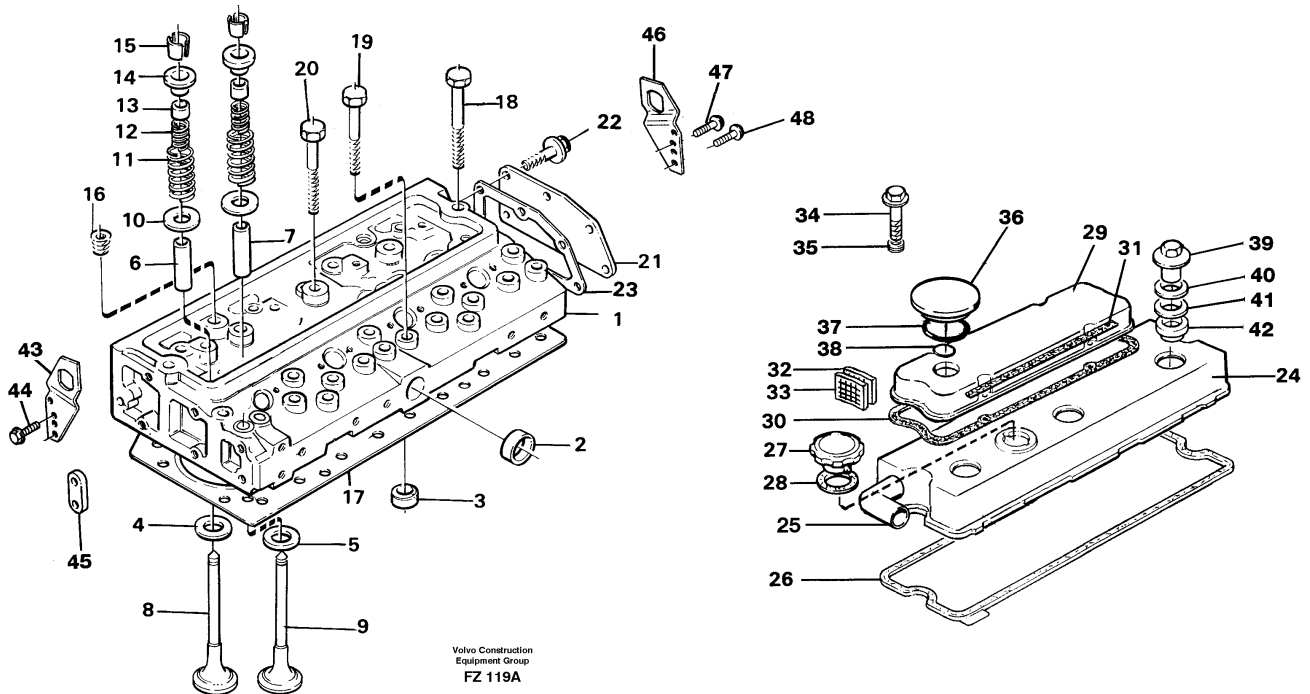

Date: 8/9/2025	Image id: FN316	Catalogue: 99526	Model: EC150C
Brand: Volvo	Serial: 254-99999	Group/Section: 030/100	Title: Product identification plate

Pos	Part	Q1	Q2	Q3	Q4	Q5	PS	Kit	Description	Option(s)	Remark
1									Product sign plate		
2									Engine sign plate		

Date: 8/9/2025	Image id: FZ119A	Catalogue: 99526	Model: EC150C
Brand: Volvo	Serial: 254-99999	Group/Section: 211/100	Title: Cylinder head

Pos	Part	Q1	Q2	Q3	Q4	Q5	PS	Kit	Description	Option(s)	Remark
	VOE11988380	1					CS		Cylinder head		(VOE11701542)
1		1					NS		•Cylinder head		
2	VOE483898	1					CS		•Plug		
3	VOE11997836	4					CS		•Plug		
4	VOE11701543	4						K	•Valve seat		Inlet / Insug
5	VOE11701544	4						K	•Valve seat		Exhaust / Avgas
6	VOE11705294	4					CS	K	•Valve guide		(VOE11999009)Inlet / Insug
7	VOE11705753	4						K	•Valve guide		(VOE11997842) Exhaust / avgas
8	VOE11997018	4						K	•Inlet valve		
9	VOE11997841	4						K	•Exhaust valve		
10	VOE6642514	8					CS		•Washer		
11	VOE11991724	8					CS		•Spring		
12	VOE11991725	8							•Spring		
13	VOE484071	8							•Seal		
14	VOE11991726	8					CS	K	•Spring plate		
15	VOE483530	16						K	•Valve sleeve		(VOE7483530)
16	VOE11997843	4							•Plug		
	VOE11702180	1					CS		Overhaul kit		
17	VOE3976803	1							Gasket		(VOE11701545)

Date: 8/9/2025	Image id: FZ121	Catalogue: 99526	Model: EC150C
Brand: Volvo	Serial: 254-99999	Group/Section: 212/100	Title: Cylinder block

Pos	Part	Q1	Q2	Q3	Q4	Q5	PS	Kit	Description	Option(s)	Remark
1	VOE11704870	1					SS		Cylinder block		(VOE11701523)
2		4							•Cylinder liner		See ref 213/100
3		5					NS		•Bearing carrier		
4	VOE6210370	10					CS		•Screw		
5	VOE483302	10					CS		•Guide sleeve		
6	VOE483898	6					CS		•Plug		
7	VOE11997805	1					CS		•Plug		
8	VOE483445	1					CS		•Plug		
9	VOE11988634	1					CS		•Washer		(VOE11997810)
10	VOE968147	1							•Plug		(VOE13926886)