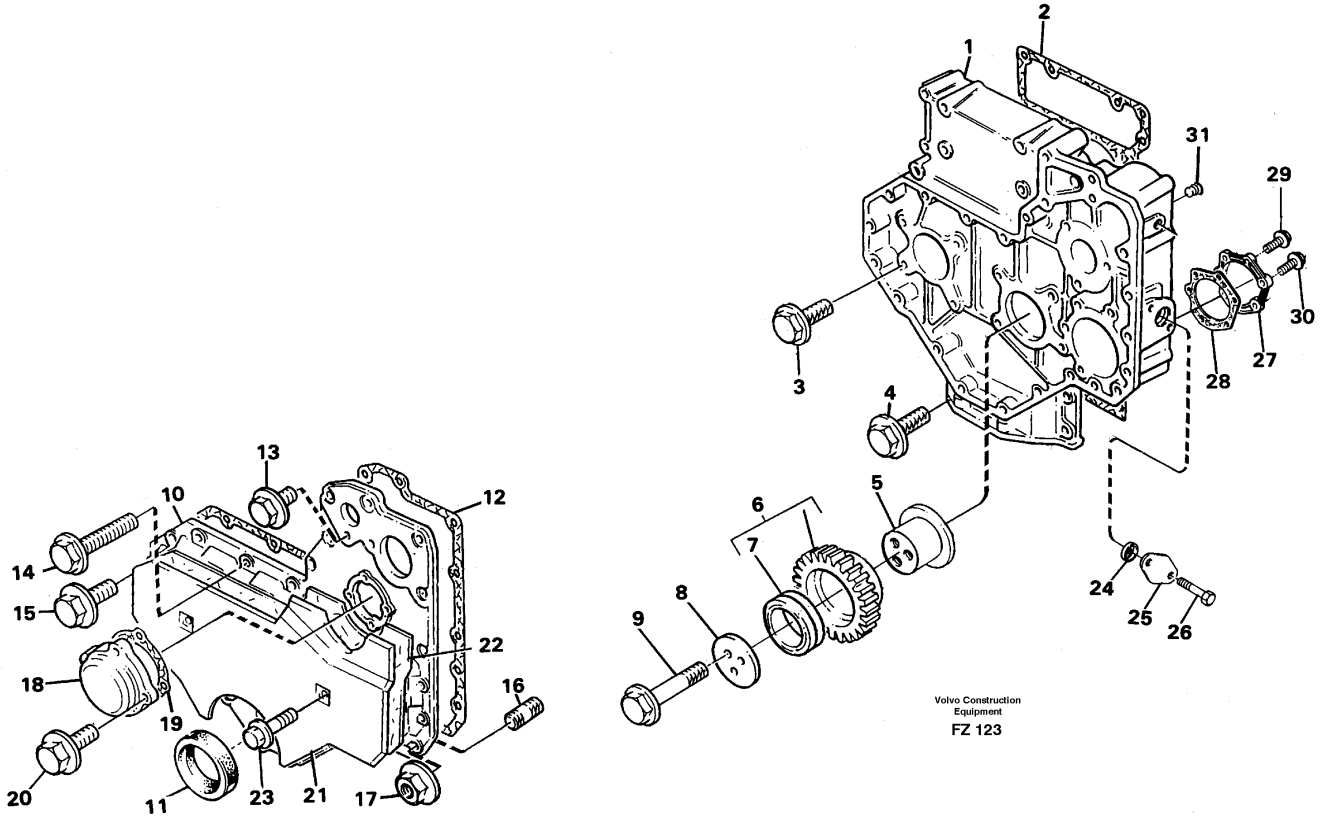

Date: 8/9/2025	Image id: FN316	Catalogue: 99526	Model: EC150C
Brand: Volvo	Serial: 254-99999	Group/Section: 030/100	Title: Product identification plate

Pos	Part	Q1	Q2	Q3	Q4	Q5	PS	Kit	Description	Option(s)	Remark
1									Product sign plate		
2									Engine sign plate		

Date: 8/9/2025	Image id: FZ122	Catalogue: 99526	Model: EC150C
Brand: Volvo	Serial: 254-99999	Group/Section: 213/100	Title: Cylinder liner and piston

Pos	Part	Q1	Q2	Q3	Q4	Q5	PS	Kit	Description	Option(s)	Remark
1	VOE11998997	4					CS		Cylinder liner		
2	VOE11701539	4					CS		Piston kit		
3		4					NS		•Piston pin		
4	VOE11998877	8					CS		•Snap ring		
5	VOE11701524	4							Piston ring kit		

Date: 8/9/2025	Image id: FZ120	Catalogue: 99526	Model: EC150C
Brand: Volvo	Serial: 254-99999	Group/Section: 214/100	Title: Valve mechanism

Pos	Part	Q1	Q2	Q3	Q4	Q5	PS	Kit	Description	Option(s)	Remark
	VOE11701547	1					CS		Rocker arm kit		
1	VOE483361	1					CS		•Rocker arm shaft		
2	VOE6613201	2					CS		••Plug		
3	VOE11997850	4					CS		•Bearing bracket		
4	VOE11704518	4					CS		•Rocker arm		(VOE11701548)
5	VOE11998104	4					CS		••Bushing		
6	VOE11704584	4					CS		•Rocker arm		(VOE11701549)
7	VOE11998104	4					CS		••Bushing		
8	VOE483363	2					CS		•Spring		(VOE7483363)
9	VOE483364	2					CS		•Spring		
10	VOE11997853	1					CS		•Pipe		
11	VOE11997854	1					CS		•Screw		
12	VOE11997855	2					CS		•Shim		
13	VOE483510	1							•Sealing ring		
14	VOE3976859	8					CS		•Stud		(VOE6616717)
15	VOE940175	8							•Nut		
16	VOE11997856	2					CS		•Washer		

17	VOE483470	2							•Lock ring		
18	VOE11997857	3					CS		Stud		
19	VOE60113142	3							Flange nut		(VOE13971096)
20	VOE11997858	1							Screw		

Date: 8/9/2025	Image id: FZ123	Catalogue: 99526	Model: EC150C
Brand: Volvo	Serial: 254-99999	Group/Section: 215/100	Title: Timing gear casing