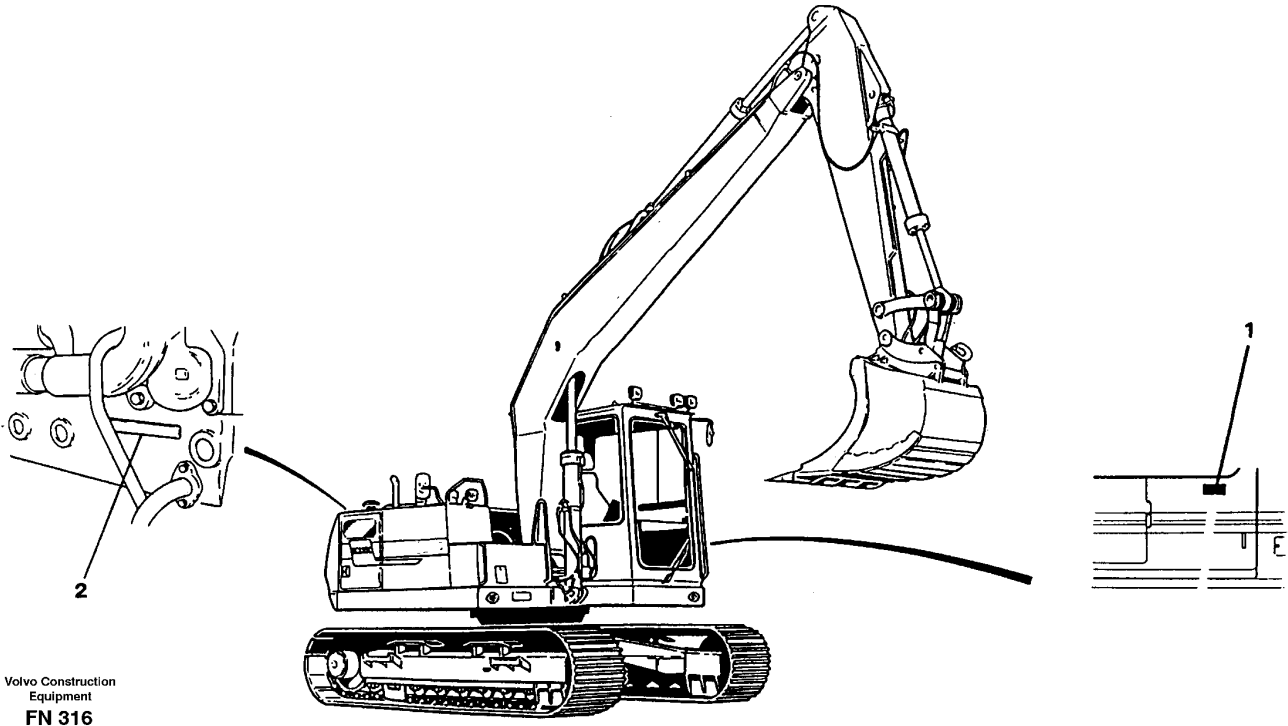

Date: 8/9/2025	Image id: FN316	Catalogue: 99526	Model: EC150C
Brand: Volvo	Serial: 254-99999	Group/Section: 030/100	Title: Product identification plate

Pos	Part	Q1	Q2	Q3	Q4	Q5	PS	Kit	Description	Option(s)	Remark
1									Product sign plate		
2									Engine sign plate		

Date: 8/9/2025	Image id: FZ145	Catalogue: 99526	Model: EC150C
Brand: Volvo	Serial: 254-99999	Group/Section: 210/100	Title: Repair kits for engine TD40KEE

Section option	Kit	Option description
VOE14266000		Low emission engine TD40KGE

Date: 8/9/2025	Image id: FZ119A	Catalogue: 99526	Model: EC150C
Brand: Volvo	Serial: 254-99999	Group/Section: 211/100	Title: Cylinder head

Pos	Part	Q1	Q2	Q3	Q4	Q5	PS	Kit	Description	Option(s)	Remark
	VOE11988380	1					CS		Cylinder head		(VOE11701542)
1		1					NS		•Cylinder head		
2	VOE483898	1					CS		•Plug		
3	VOE11997836	4					CS		•Plug		
4	VOE11701543	4						K	•Valve seat		Inlet / Insug
5	VOE11701544	4						K	•Valve seat		Exhaust / Avgas
6	VOE11705294	4					CS	K	•Valve guide		(VOE11999009)Inlet / Insug
7	VOE11705753	4						K	•Valve guide		(VOE11997842) Exhaust / avgas
8	VOE11997018	4						K	•Inlet valve		
9	VOE11997841	4						K	•Exhaust valve		
10	VOE6642514	8					CS		•Washer		
11	VOE11991724	8					CS		•Spring		
12	VOE11991725	8							•Spring		
13	VOE484071	8							•Seal		
14	VOE11991726	8					CS	K	•Spring plate		
15	VOE483530	16						K	•Valve sleeve		(VOE7483530)
16	VOE11997843	4							•Plug		
	VOE11702180	1					CS		Overhaul kit		
17	VOE3976803	1							Gasket		(VOE11701545)

Date: 8/9/2025	Image id: FZ122	Catalogue: 99526	Model: EC150C
Brand: Volvo	Serial: 254-99999	Group/Section: 213/100	Title: Cylinder liner and piston

Pos	Part	Q1	Q2	Q3	Q4	Q5	PS	Kit	Description	Option(s)	Remark
1	VOE11998997	4					CS		Cylinder liner		
2	VOE11701539	4					CS		Piston kit		
3		4					NS		•Piston pin		
4	VOE11998877	8					CS		•Snap ring		
5	VOE11701524	4							Piston ring kit		