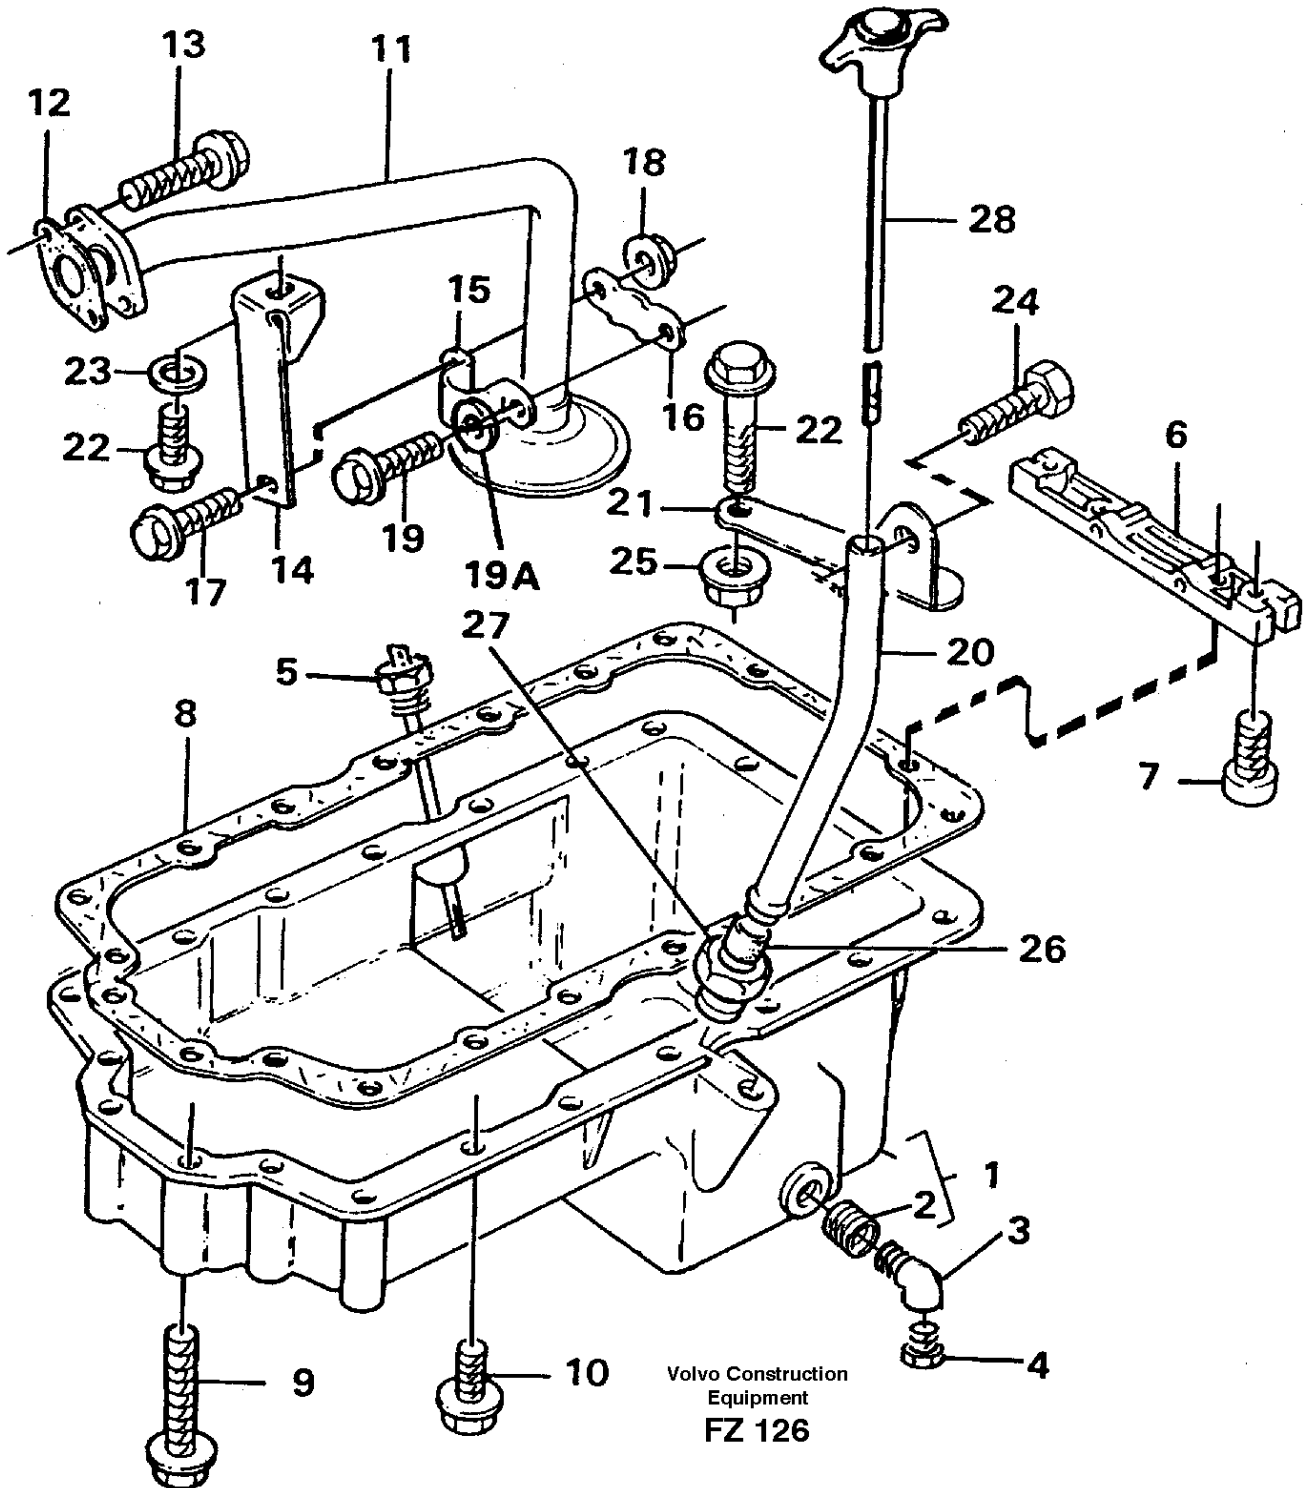

Date: 8/9/2025	Image id: FZ126	Catalogue: 99526	Model: EC150C
Brand: Volvo	Serial: 254-99999	Group/Section: 217/100	Title: Oil sump

Pos	Part	Q1	Q2	Q3	Q4	Q5	PS	Kit	Description	Option(s)	Remark
1	VOE11712585	1					CS		Oil pan		(VOE11997039)
2	VOE11997987	2					CS		•Insert sleeve		
3	VOE14216233	2					CS		Elbow