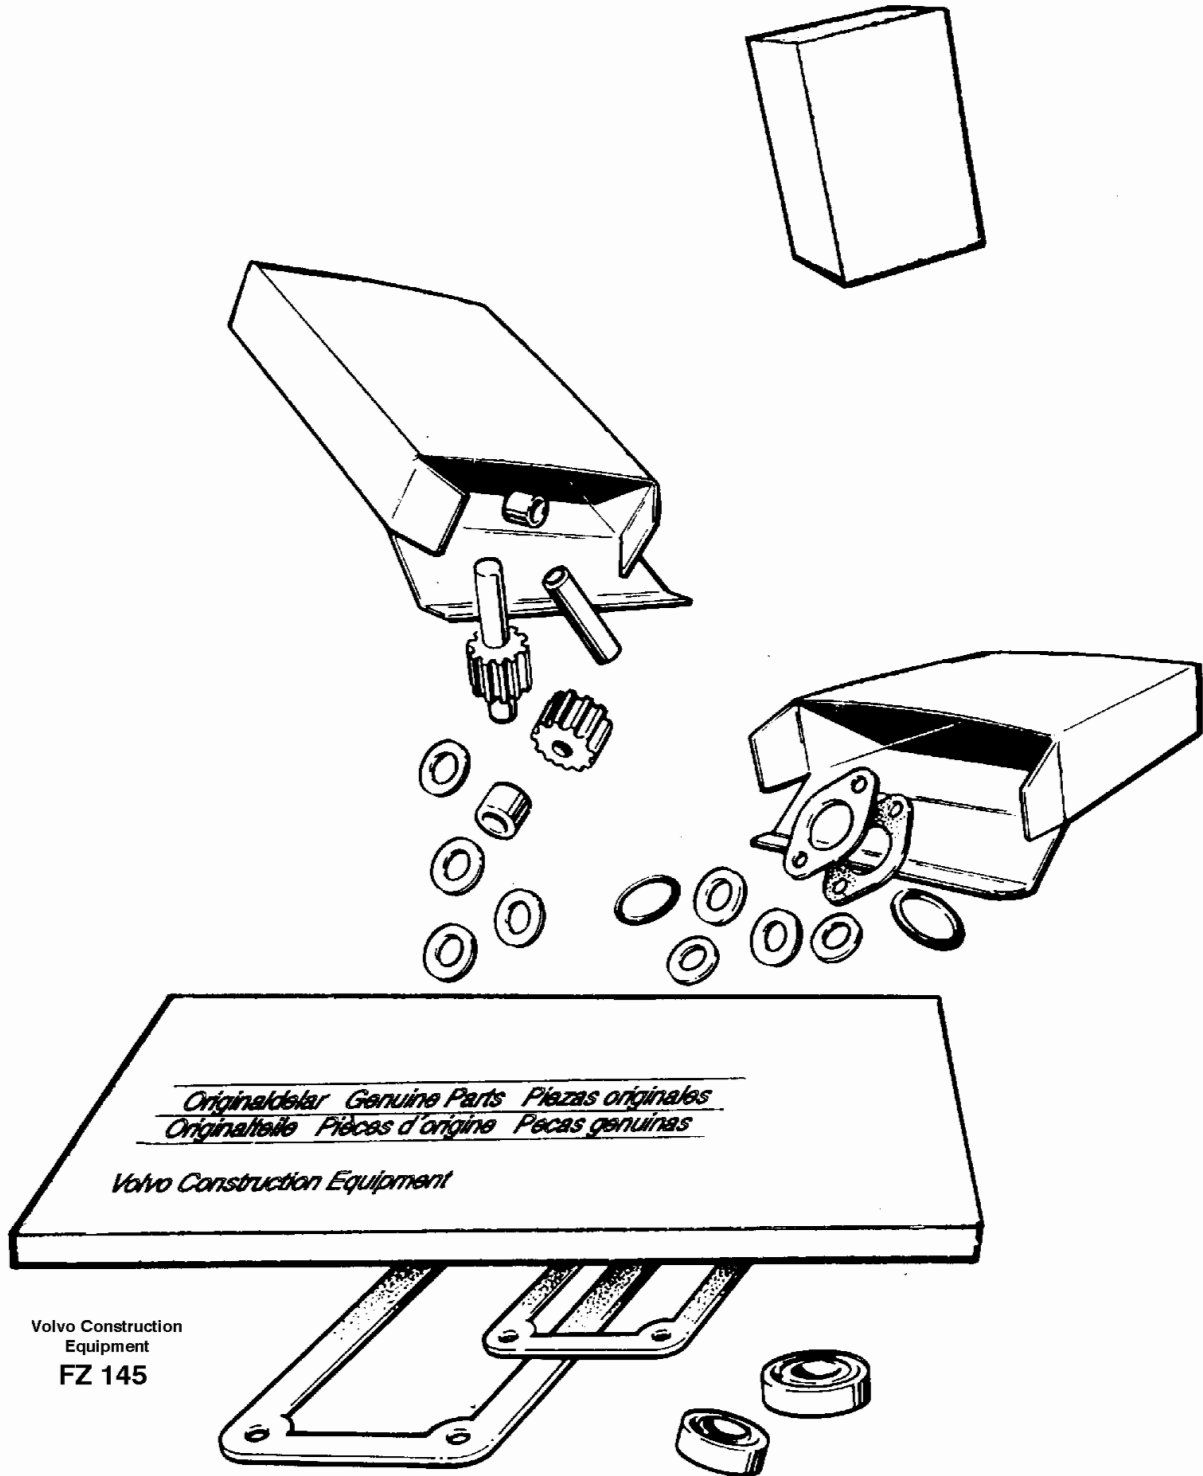

Date: 8/9/2025	Image id: FN316	Catalogue: 99526	Model: EC150C
Brand: Volvo	Serial: 254-99999	Group/Section: 030/100	Title: Product identification plate

Pos	Part	Q1	Q2	Q3	Q4	Q5	PS	Kit	Description	Option(s)	Remark
1									Product sign plate		
2									Engine sign plate		

Date: 8/9/2025	Image id: FZ145	Catalogue: 99526	Model: EC150C
Brand: Volvo	Serial: 254-99999	Group/Section: 210/100	Title: Repair kits for engine TD40KEE

Section option	Kit	Option description
VOE14266000		Low emission engine TD40KGE

Date: 8/9/2025	Image id: FZ119A	Catalogue: 99526	Model: EC150C
Brand: Volvo	Serial: 254-99999	Group/Section: 211/100	Title: Cylinder head

Pos	Part	Q1	Q2	Q3	Q4	Q5	PS	Kit	Description	Option(s)	Remark
	VOE11988380	1					CS		Cylinder head		(VOE11701542)
1		1					NS		•Cylinder head		
2	VOE483898	1					CS		•Plug		
3	VOE11997836	4					CS		•Plug		
4	VOE11701543	4						K	•Valve seat		Inlet / Insug
5	VOE11701544	4						K	•Valve seat		Exhaust / Avgas
6	VOE11705294	4					CS	K	•Valve guide		(VOE11999009)Inlet / Insug
7	VOE11705753	4						K	•Valve guide		(VOE11997842) Exhaust / avgas
8	VOE11997018	4						K	•Inlet valve		
9	VOE11997841	4						K	•Exhaust valve		
10	VOE6642514	8					CS		•Washer		
11	VOE11991724	8					CS		•Spring		
12	VOE11991725	8							•Spring		
13	VOE484071	8							•Seal		
14	VOE11991726	8					CS	K	•Spring plate		
15	VOE483530	16						K	•Valve sleeve		(VOE7483530)
16	VOE11997843	4							•Plug		
	VOE11702180	1					CS		Overhaul kit		
17	VOE3976803	1							Gasket		(VOE11701545)