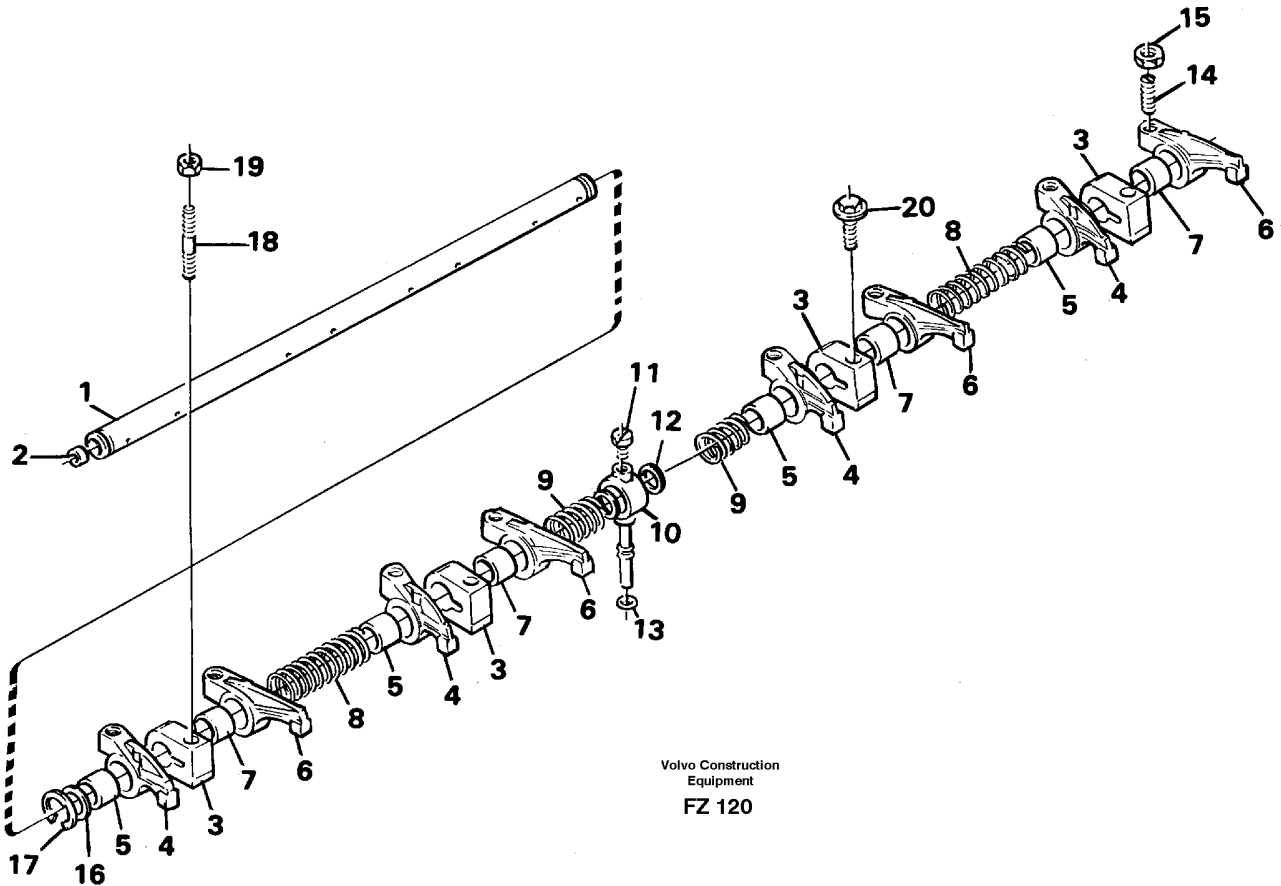

Date: 8/9/2025	Image id: FN316	Catalogue: 99526	Model: EC150C
Brand: Volvo	Serial: 254-99999	Group/Section: 030/100	Title: Product identification plate

Pos	Part	Q1	Q2	Q3	Q4	Q5	PS	Kit	Description	Option(s)	Remark
1									Product sign plate		
2									Engine sign plate		

Date: 8/9/2025	Image id: FZ128	Catalogue: 99526	Model: EC150C
Brand: Volvo	Serial: 254-99999	Group/Section: 212/150	Title: Flywheel housing

Pos	Part	Q1	Q2	Q3	Q4	Q5	PS	Kit	Description	Option(s)	Remark
1	VOE11997942	1					SS		Flywheel housing		
2		1					NS		Plate		
3	VOE11703608	2					CS		Screw		

Date: 8/9/2025	Image id: FZ122	Catalogue: 99526	Model: EC150C
Brand: Volvo	Serial: 254-99999	Group/Section: 213/100	Title: Cylinder liner and piston

Pos	Part	Q1	Q2	Q3	Q4	Q5	PS	Kit	Description	Option(s)	Remark
1	VOE11998997	4					CS		Cylinder liner		
2	VOE11701539	4					CS		Piston kit		
3		4					NS		•Piston pin		
4	VOE11998877	8					CS		•Snap ring		
5	VOE11701524	4							Piston ring kit		

Date: 8/9/2025	Image id: FZ120	Catalogue: 99526	Model: EC150C
Brand: Volvo	Serial: 254-99999	Group/Section: 214/100	Title: Valve mechanism

Pos	Part	Q1	Q2	Q3	Q4	Q5	PS	Kit	Description	Option(s)	Remark
	VOE11701547	1					CS		Rocker arm kit		
1	VOE483361	1					CS		•Rocker arm shaft		
2	VOE6613201	2					CS		••Plug		
3	VOE11997850	4					CS		•Bearing bracket		
4	VOE11704518	4					CS		•Rocker arm		(VOE11701548)
5	VOE11998104	4					CS		••Bushing		
6	VOE11704584	4					CS		•Rocker arm		(VOE11701549)
7	VOE11998104	4					CS		••Bushing		
8	VOE483363	2					CS		•Spring		(VOE7483363)
9	VOE483364	2					CS		•Spring		
10	VOE11997853	1					CS		•Pipe		
11	VOE11997854	1					CS		•Screw		
12	VOE11997855	2					CS		•Shim		
13	VOE483510	1							•Sealing ring		
14	VOE3976859	8					CS		•Stud		(VOE6616717)
15	VOE940175	8							•Nut		
16	VOE11997856	2					CS		•Washer		