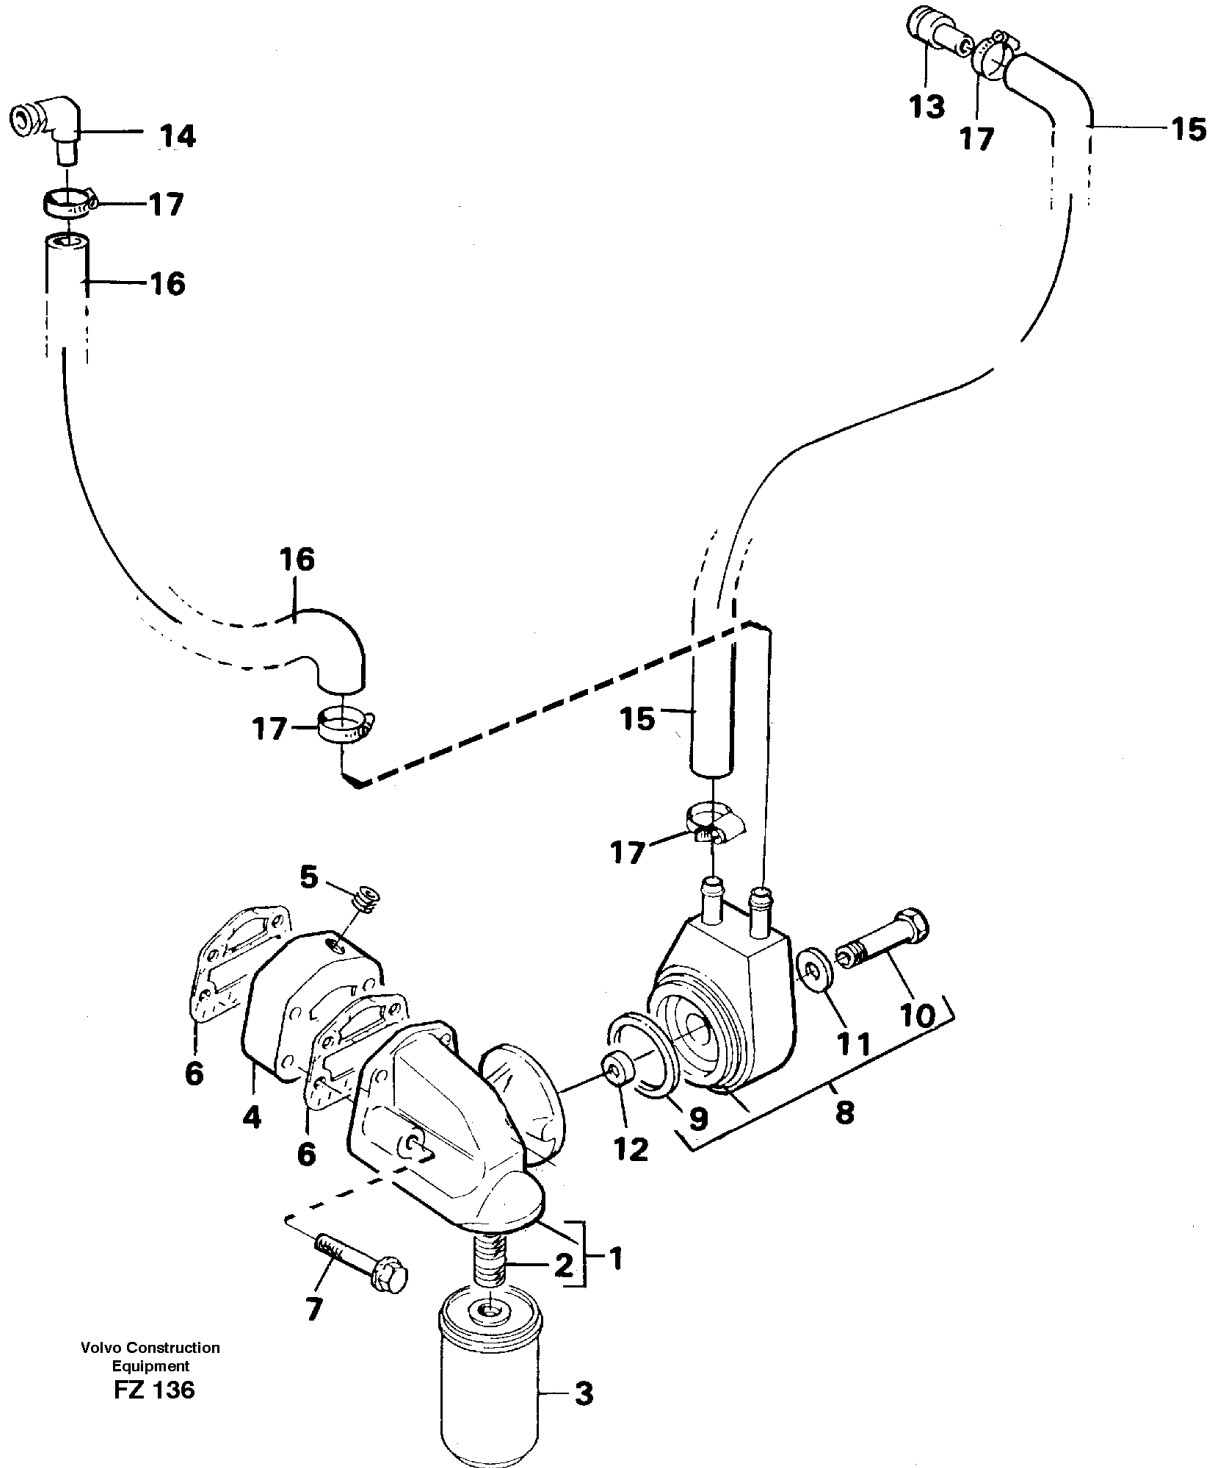

Date: 8/9/2025	Image id: FZ136	Catalogue: 99526	Model: EC150C
Brand: Volvo	Serial: 254-99999	Group/Section: 223/100	Title: Oil cooler

Pos	Part	Q1	Q2	Q3	Q4	Q5	PS	Kit	Description	Option(s)	Remark
1	VOE11700790	1					CS		Filter housing		
2	VOE11999547	1							•Pipe connection		
3	VOE17262703	1							Oil Filter		(VOE11998008)