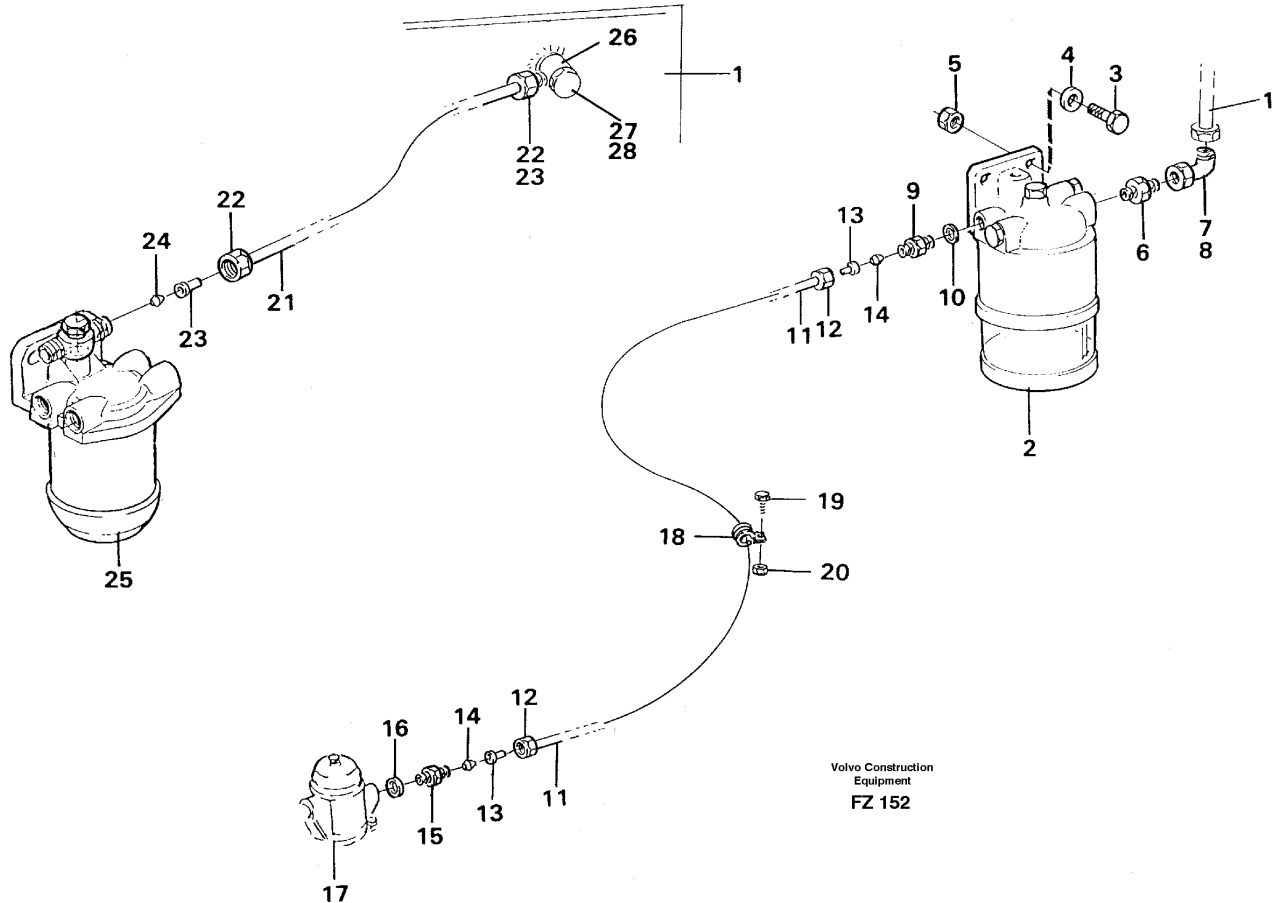

Date: 8/9/2025	Image id: FZ152	Catalogue: 99526	Model: EC150C
Brand: Volvo	Serial: 254-99999	Group/Section: 230/50	Title: Fuel system: Fuel tank - fuel pump

Pos	Part	Q1	Q2	Q3	Q4	Q5	PS	Kit	Description	Option(s)	Remark
1		1							Fuel tank		See ref 234/100
2		1							Water separator		See ref 233/150
3	VOE60111877	2							Hexagon screw		(VOE955297)
4	VOE994868	2							Plain washer		(VOE13955894)
5	VOE60110331	2							Hexagon nut		(VOE955782)
6	VOE14100430	1							Fitting		
7	VOE14012393	1							Fitting		
8	VOE14211900	1					CS		•O-ring		
9	VOE13945903	1							Nipple		
10	VOE13947621	1							Plane gasket		
11	VOE13945461	1							Plastic pipe		(VOE14259425)
12	VOE326596	2							Fitting nut		(VOE7326596)
13	VOE967559	2							Sleeve		
14	VOE326599	2							Ferrule		(VOE7326599)
15	VOE13948214	1					CS		Nipple		
16	VOE907133	1							Gasket