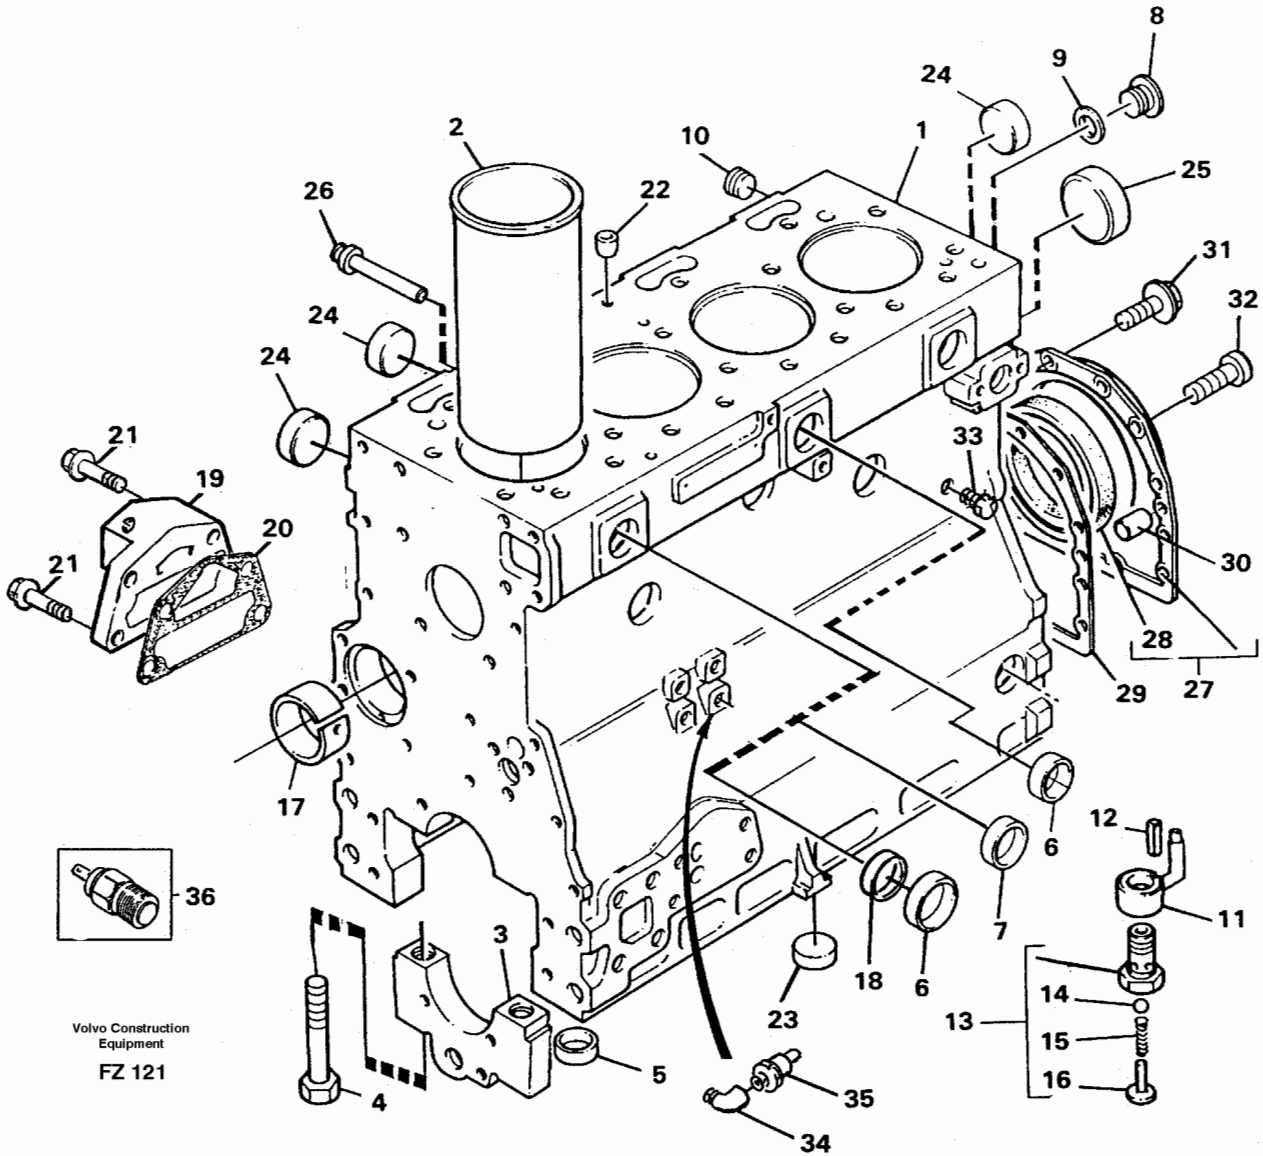

Date: 8/9/2025	Image id: FN316	Catalogue: 99526	Model: EC150C
Brand: Volvo	Serial: 254-99999	Group/Section: 030/100	Title: Product identification plate

Pos	Part	Q1	Q2	Q3	Q4	Q5	PS	Kit	Description	Option(s)	Remark
1									Product sign plate		
2									Engine sign plate		

Date: 8/9/2025	Image id: FZ119A	Catalogue: 99526	Model: EC150C
Brand: Volvo	Serial: 254-99999	Group/Section: 211/100	Title: Cylinder head

Pos	Part	Q1	Q2	Q3	Q4	Q5	PS	Kit	Description	Option(s)	Remark
	VOE11988380	1					CS		Cylinder head		(VOE11701542)
1		1					NS		•Cylinder head		
2	VOE483898	1					CS		•Plug		
3	VOE11997836	4					CS		•Plug		
4	VOE11701543	4						K	•Valve seat		Inlet / Insug
5	VOE11701544	4						K	•Valve seat		Exhaust / Avgas
6	VOE11705294	4					CS	K	•Valve guide		(VOE11999009)Inlet / Insug
7	VOE11705753	4						K	•Valve guide		(VOE11997842) Exhaust / avgas
8	VOE11997018	4						K	•Inlet valve		
9	VOE11997841	4						K	•Exhaust valve		
10	VOE6642514	8					CS		•Washer		
11	VOE11991724	8					CS		•Spring		
12	VOE11991725	8							•Spring		
13	VOE484071	8							•Seal		
14	VOE11991726	8					CS	K	•Spring plate		
15	VOE483530	16						K	•Valve sleeve		(VOE7483530)
16	VOE11997843	4							•Plug		
	VOE11702180	1					CS		Overhaul kit		
17	VOE3976803	1							Gasket		(VOE11701545)

Date: 8/9/2025	Image id: FZ121	Catalogue: 99526	Model: EC150C
Brand: Volvo	Serial: 254-99999	Group/Section: 212/100	Title: Cylinder block

Pos	Part	Q1	Q2	Q3	Q4	Q5	PS	Kit	Description	Option(s)	Remark
1	VOE11704870	1					SS		Cylinder block		(VOE11701523)
2		4							•Cylinder liner		See ref 213/100
3		5					NS		•Bearing carrier		
4	VOE6210370	10					CS		•Screw		
5	VOE483302	10					CS		•Guide sleeve		
6	VOE483898	6					CS		•Plug		
7	VOE11997805	1					CS		•Plug		
8	VOE483445	1					CS		•Plug		
9	VOE11988634	1					CS		•Washer		(VOE11997810)
10	VOE968147	1							•Plug		(VOE13926886)