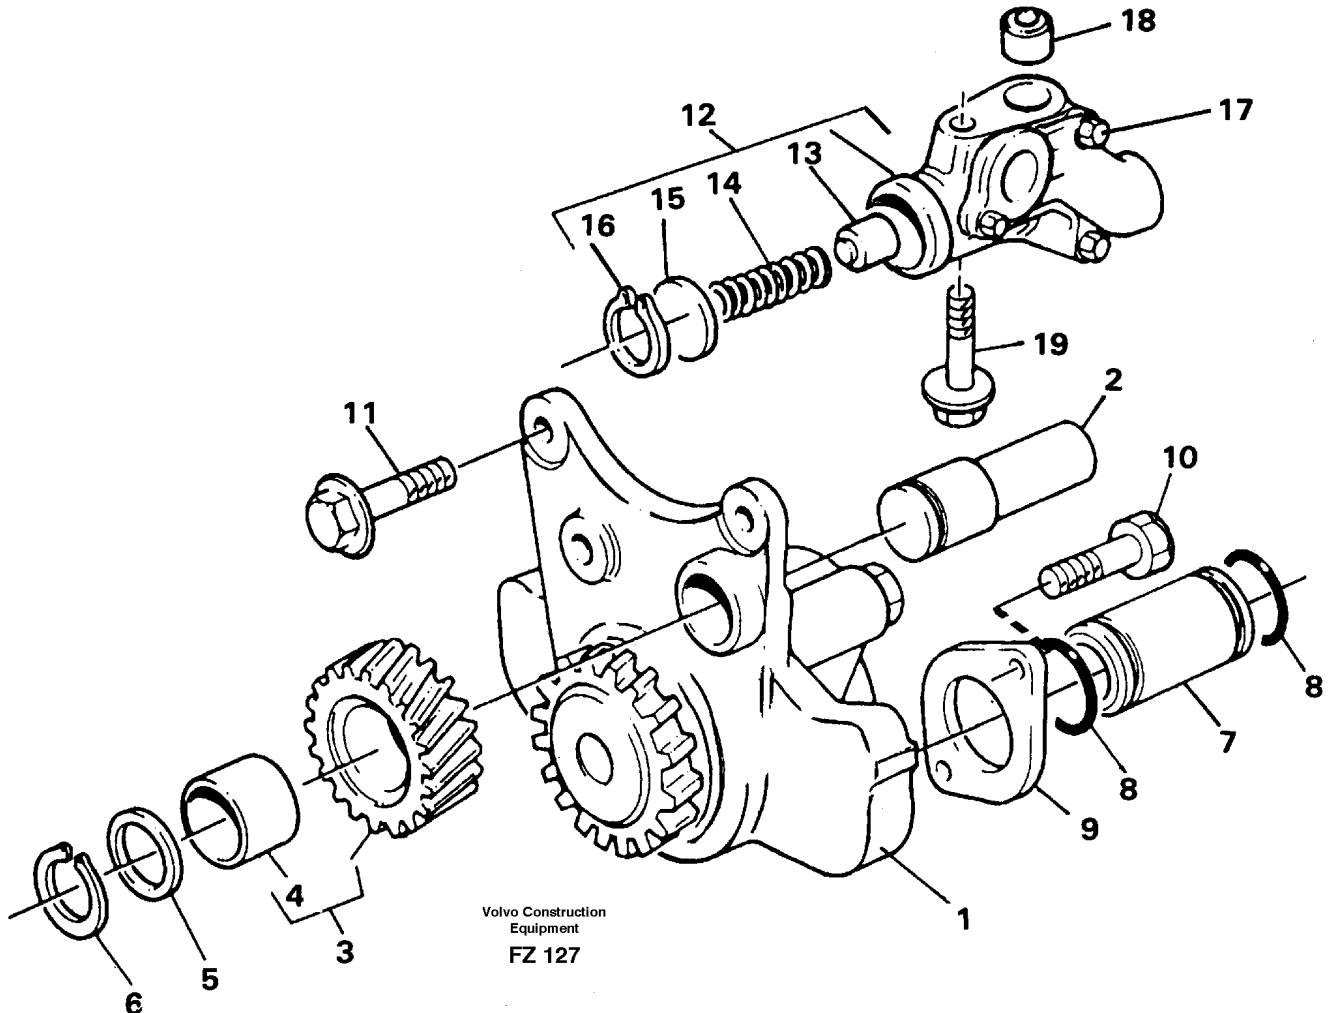

Date: 8/9/2025	Image id: FZ127	Catalogue: 99526	Model: EC150C
Brand: Volvo	Serial: 254-99999	Group/Section: 221/100	Title: Oil pump

Pos	Part	Q1	Q2	Q3	Q4	Q5	PS	Kit	Description	Option(s)	Remark
1	VOE11997020	1							Oil pump		
2	VOE11997006	1					CS		Shaft		
3	VOE11997897	1					CS		Gear		
4	VOE11997898	1					CS		•Bushing		
5	VOE11997899	1					CS		Washer		
6	VOE483469	1							Lock ring		(VOE7483469)
7	VOE11997908	1					CS		Pipe		
8	VOE11997909	2							O-ring		
9	VOE11997910	1							Flange		
10	VOE60113081	2							Flange screw		(VOE13945444)
11	VOE60113082	3							Flange screw		(VOE11997901)
12	VOE11997902	1					SS		Overflow valve		
13	VOE11997903	1					CS		•Piston		
14	VOE11708077	1					CS		•Spring