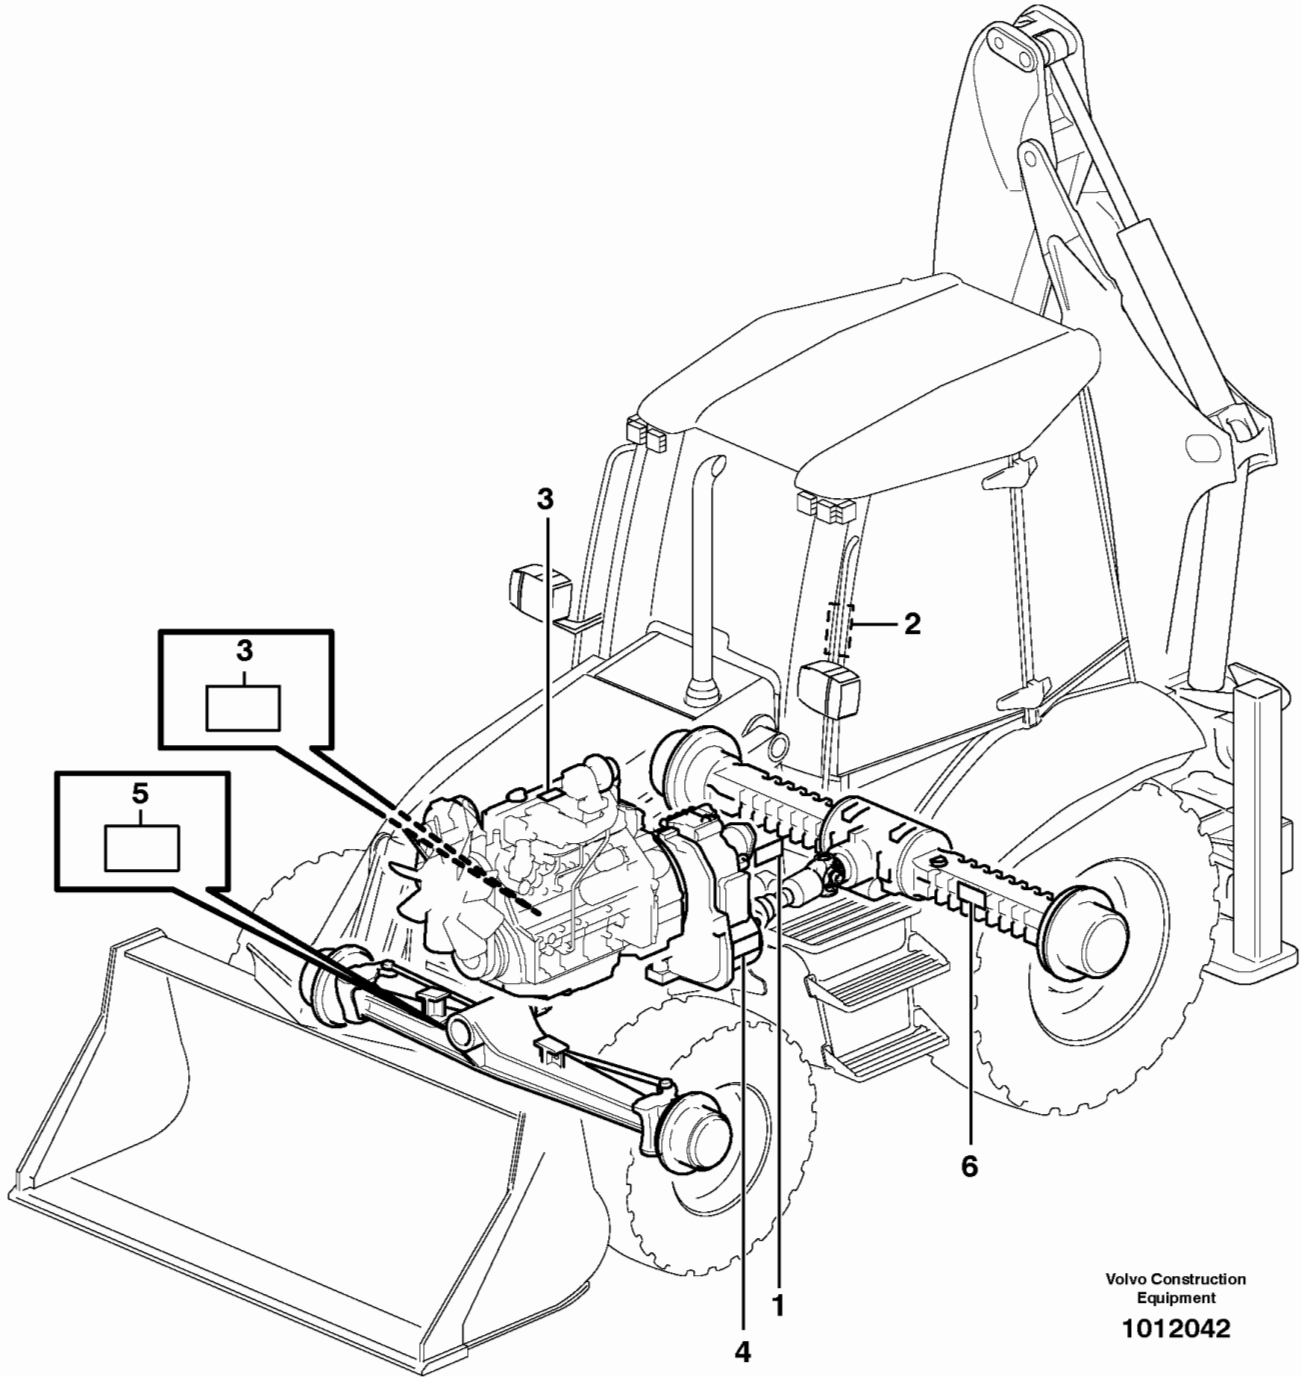

Volvo Construction  
Equipment  
**1012042**

Pos	Part	Q1	Q2	Q3	Q4	Q5	PS	Kit	Description	Option(s)	Remark
1									Product sign plate		
2									Driver's cab		
3									Engine sign plate		
4									Power Transmission		
5									Drive axle front sign		