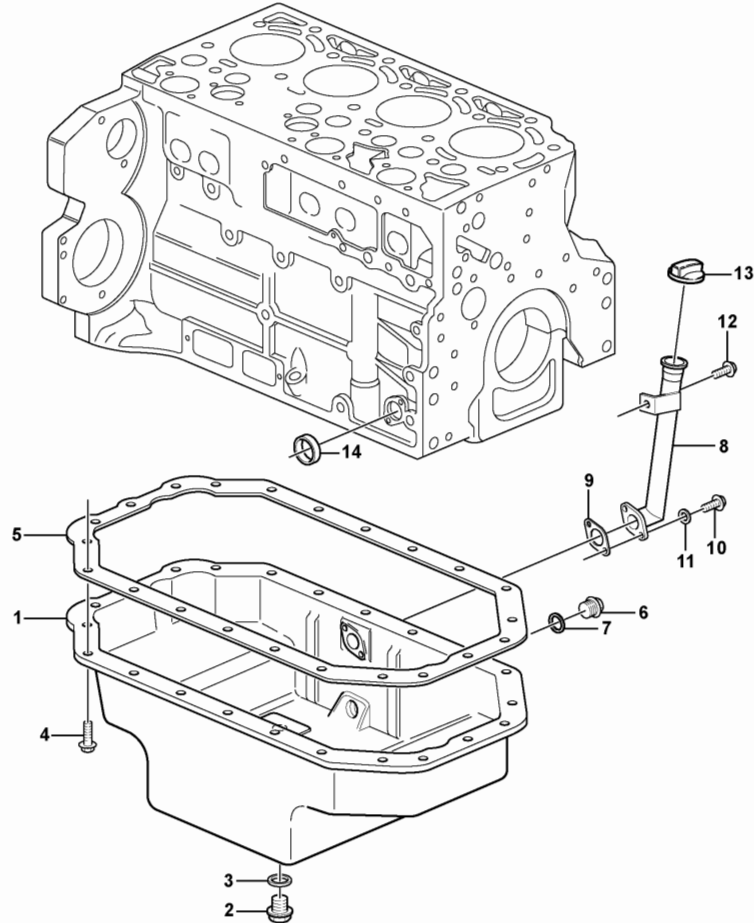

Date: 4/15/2025	Image id: 1033405	Catalogue: 20596	Model: BL61B
Brand: Volvo	Serial: 1202051-	Group/Section: 217/100	Title: Oil sump 11895376, 11895377

Volvo Construction
Equipment
1033405

Section option	Kit	Option description
VOE11895376		Engine D5D CCE3, 62KW/83HP
VOE11895377		Engine D5D CDE3, 68KW/91HP
VOE16212920		Engine D5DCCE3
VOE16212922		Engine D5DCDE3

Pos	Part	Q1	Q2	Q3	Q4	Q5	PS	Kit	Description	Option(s)	Remark
1	VOE21024688	1							Oil pan		(VOE21099766)
2	VOE20515171	1							Plug		
3	VOE20828295	1							Sealing ring		
4	VOE20405792	26							Screw		
5	VOE20405843	1							Gasket		
6	VOE60112461	1							Plug		(VOE20405506)
6	VOE22879098	1							Drain valve		(VOE20450851)
7	VOE993679	1							Gasket		
8	VOE21155300	1							Filler		
9	VOE20405825	1							Gasket