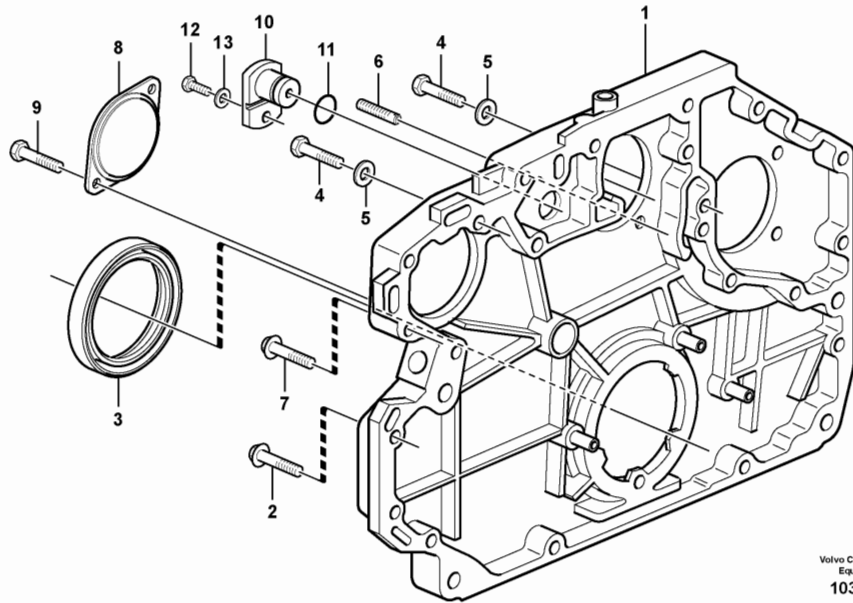

Date: 4/15/2025	Image id: 1033388	Catalogue: 20596	Model: BL61B
Brand: Volvo	Serial: 1202051-	Group/Section: 215/100	Title: Timing gear casing 11895376, 11895377

Section option	Kit	Option description
VOE11895376		Engine D5D CCE3, 62KW/83HP
VOE11895377		Engine D5D CDE3, 68KW/91HP
VOE16212920		Engine D5DCCE3
VOE16212922		Engine D5DCDE3

Pos	Part	Q1	Q2	Q3	Q4	Q5	PS	Kit	Description	Option(s)	Remark
1	VOE21155415	1							Flywheel housing		ENG -12312950
1		1					NS		Flywheel housing		ENG 12312951-
2	VOE20412324	12							Screw		
3	VOE21306356	1							Lip seal		(VOE21486084)
4	VOE20405653	2							Screw		
5	VOE13955900	2							Washer		
6	VOE20450795	1							Set screw		
7	VOE20405709	1							Screw		
8	VOE22610639	1							Cover		(VOE20950063)
8	VOE20405652	1							O-ring