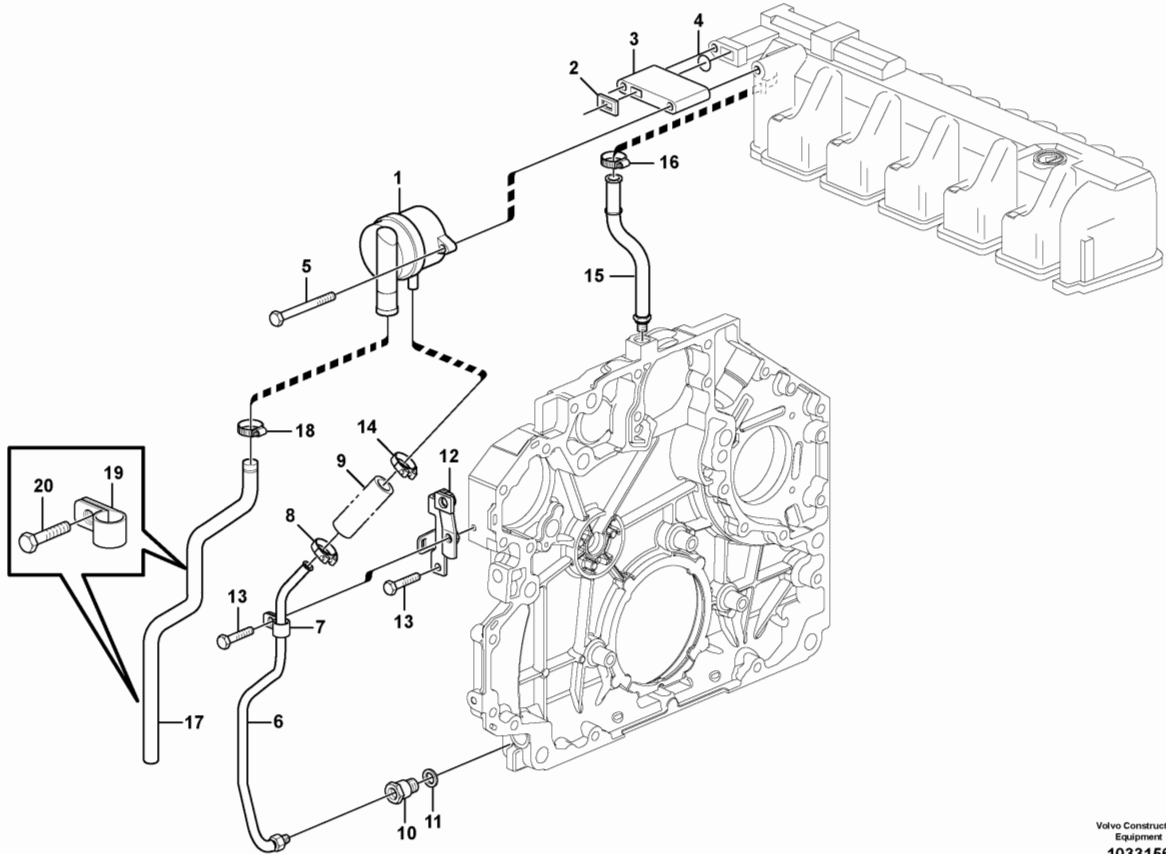

Date: 4/15/2025	Image id: 1033156	Catalogue: 20596	Model: BL61B
Brand: Volvo	Serial: 1202051-	Group/Section: 212/150	Title: Crankcase ventilation 11895376, 11895377

Volvo Construction
Equipment
1033156

Section option	Kit	Option description
VOE11895376		Engine D5D CCE3, 62KW/83HP
VOE11895377		Engine D5D CDE3, 68KW/91HP
VOE16212920		Engine D5DCCE3
VOE16212922		Engine D5DCDE3

Pos	Part	Q1	Q2	Q3	Q4	Q5	PS	Kit	Description	Option(s)	Remark
1	VOE20930510	1							Oil separator		
2	VOE21038626	1							•Plane gasket		
3	VOE21248205	1							Adapter		
4	VOE21155195	1							Seal		
5	VOE20792140	2							Hexagon screw		
6	VOE22253983	1							Oil line		(VOE21155219)
7	VOE20798831	1							•Attaching clamp		
8	VOE20971607	2							•Hose clamp		
9	VOE20849878	1							•Hose		
10	VOE21496705	1							Drain valve		(VOE20841133)