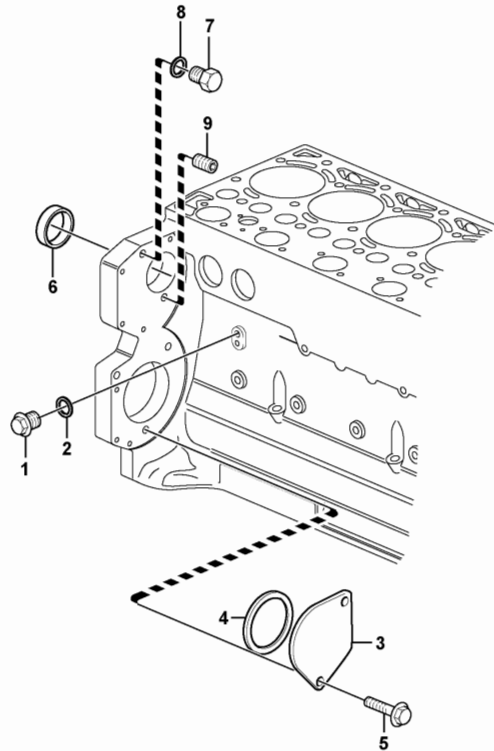

Date: 4/15/2025	Image id: 1057681	Catalogue: 20596	Model: BL61B
Brand: Volvo	Serial: 1202051-	Group/Section: 215/300	Title: Pump drive power take-off 11895376, 11895377

Volvo Construction
Equipment
1057681

Section option	Kit	Option description
VOE11895376		Engine D5D CCE3, 62KW/83HP
VOE11895377		Engine D5D CDE3, 68KW/91HP
VOE16212920		Engine D5DCCE3
VOE16212922		Engine D5DCDE3

Pos	Part	Q1	Q2	Q3	Q4	Q5	PS	Kit	Description	Option(s)	Remark
1	VOE20405716	1							Plug		
2	VOE13947621	1							Plane gasket		
3	VOE24426064	1							Cover		
4	VOE20412359	1							O-ring		
5	VOE975108	2							Flange screw		(VOE888289)
6	VOE20450778	1							Core plug		
7	VOE20441859	1							Plug		
8	VOE13947281	1							Gasket		
9	VOE20459970	1							Set screw