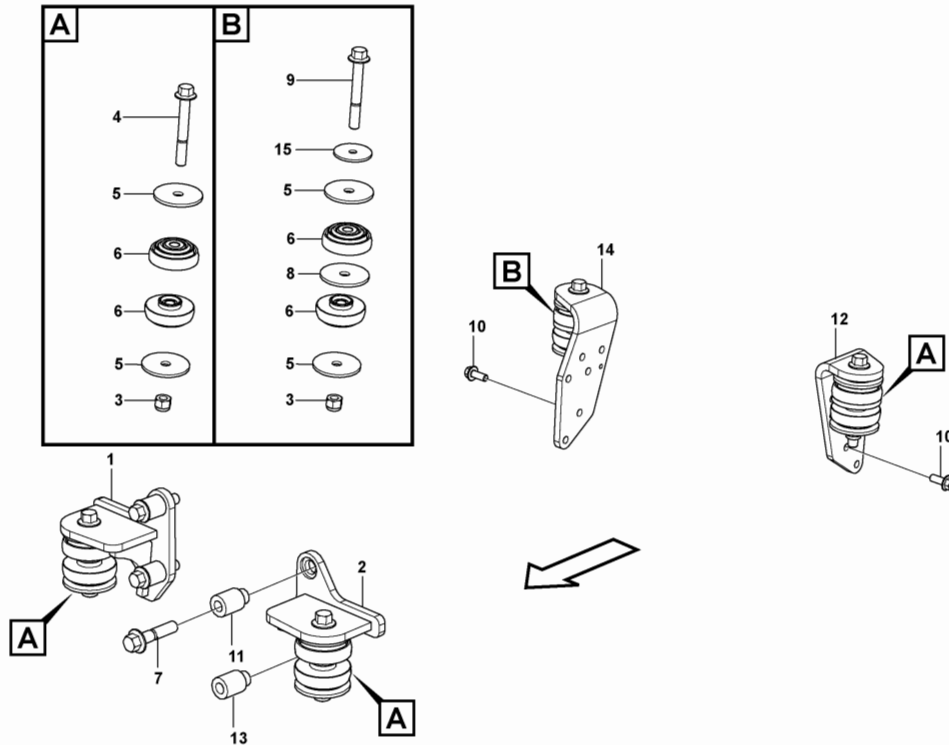

Date: 4/15/2025	Image id: 1056991	Catalogue: 20596	Model: BL61B
Brand: Volvo	Serial: 1202051-	Group/Section: 218/100	Title: Engine mounting S/N - 1203075

Volvo Construction
Equipment
1056991

Section option	Kit	Option description
VOE11895347		Transmission 4wd powershuttle
VOE11895348		Transmission 4wd powershift

Q1-Q5	Option	Option description	
Q1 11895347	VOE11895347	Transmission 4wd powershuttle	
Q2 11895348	VOE11895348	Transmission 4wd powershift	

Pos	Part	Q1	Q2	Q3	Q4	Q5	PS	Kit	Description	Option(s)	Remark
1	VOE15605379	1	1						Engine anchorage		
2	VOE15605382	1	4						Engine anchorage		
3	VOE963110	4	4				SS		Lock nut		
4	VOE60113134	2	2						Flange screw		(VOE968593)
5	VOE11884792	8	8						Washer		
6	VOE15604957	8	8						Engine suspension		
7	VOE60113129	4	4						Flange screw		(VOE13968302)
8	VOE15603105	4	4						Spacer plate		
9	VOE60113135	4	4						Flange screw		(VOE968595)
10	VOE965191	6	6				SS		Flange screw		
11	VOE15605372	2	2						Spacer