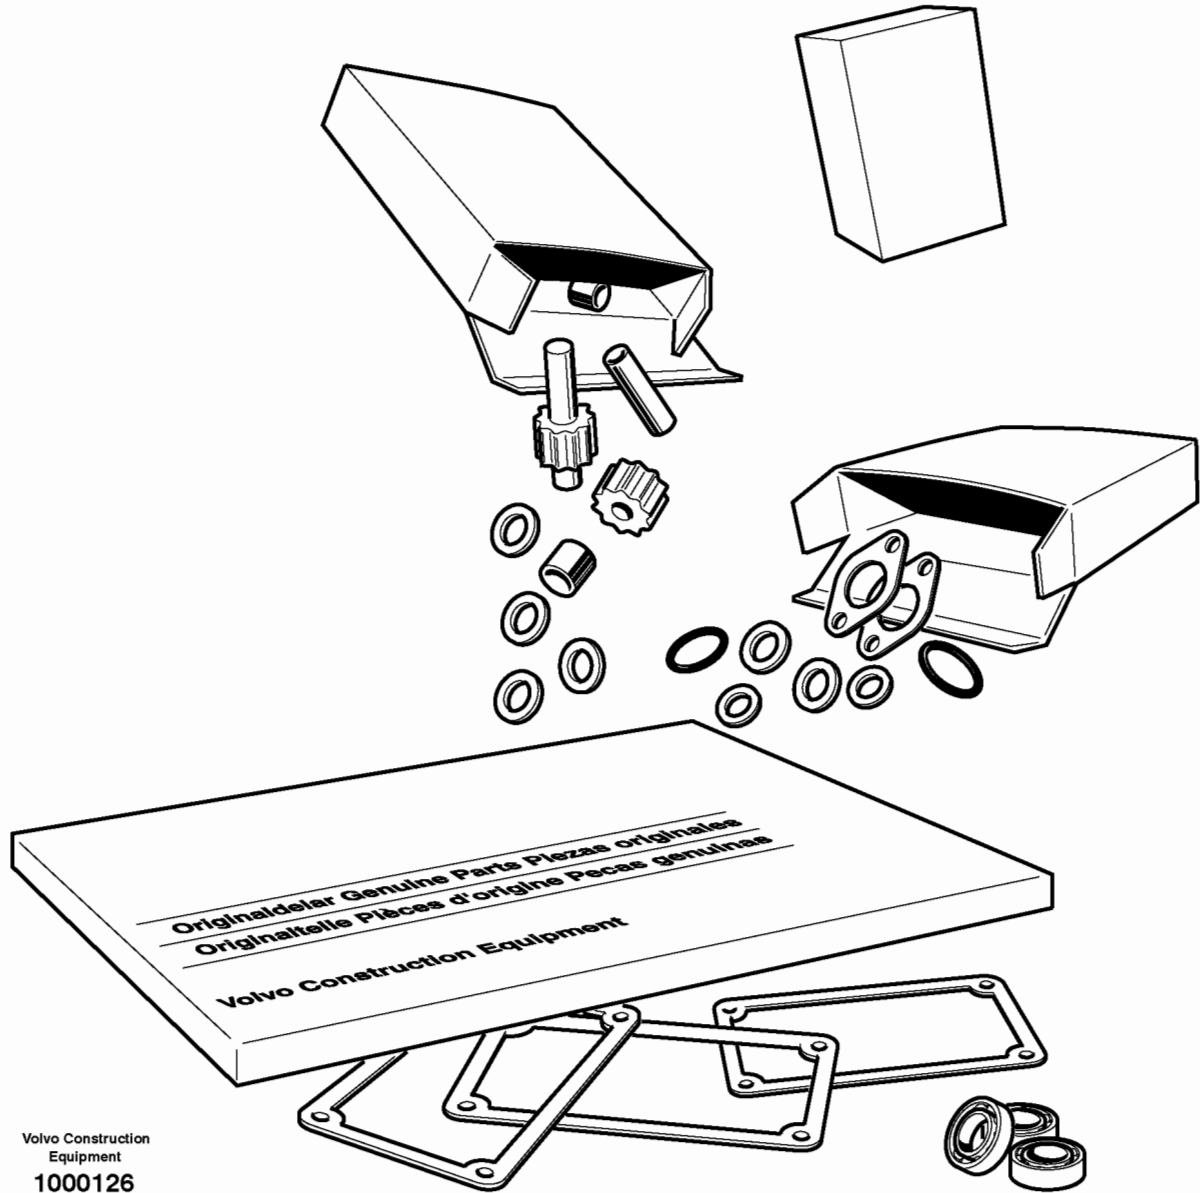

Date: 4/15/2025	Image id: 1000126	Catalogue: 20596	Model: BL61B
Brand: Volvo	Serial: 1202051-	Group/Section: 210/60	Title: Repair kits for engine

Pos	Part	Q1	Q2	Q3	Q4	Q5	PS	Kit	Description	Option(s)	Remark
	VOE15038630								Cylinder head kit		
	VOE11700334	18							•Screw		
	VOE11700348	8							•O-ring		
	VOE13947281	4							•Gasket		
	VOE13947621	2							•Plane gasket		
	VOE23935512	8							•Valve guide		(VOE20405897)See footnote 4914)
	VOE20459172	1							•Sealing ring		
	VOE20505959	8							•Hexagon nut