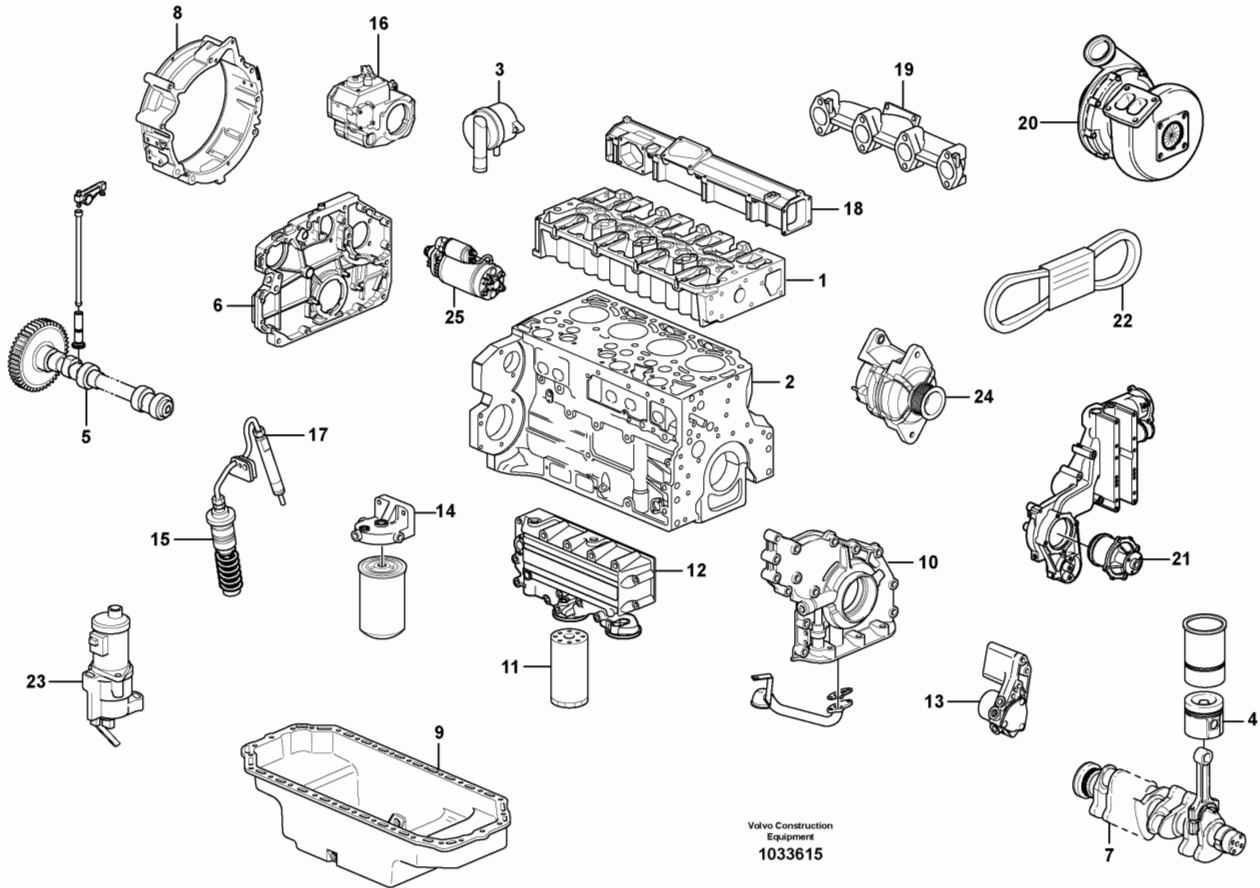

Date: 4/15/2025	Image id: 1033615	Catalogue: 20596	Model: BL61B
Brand: Volvo	Serial: 1202051-	Group/Section: 210/100	Title: Engine 11895376, 11895377

Section option	Kit	Option description
VOE11895376		Engine D5D CCE3, 62KW/83HP
VOE11895377		Engine D5D CDE3, 68KW/91HP
VOE16212920		Engine D5DCCE3
VOE16212922		Engine D5DCDE3

Q1-Q5	Option	Option description	
Q1 11895376	VOE11895376	Engine D5D CCE3, 62KW/83HP	
Q2 11895377	VOE11895377	Engine D5D CDE3, 68KW/91HP	

Pos	Part	Q1	Q2	Q3	Q4	Q5	PS	Kit	Description	Option(s)	Remark
	VOE16212920	1							Engine		D5D CCE3, REMAN VOE9016212920
	VOE17216538		1				SE		Engine		See footnote 932) D5D CDE3
	VOE16212922		1						Engine		See footnote 1) D5D CDE3, REMAN VOE9016212922