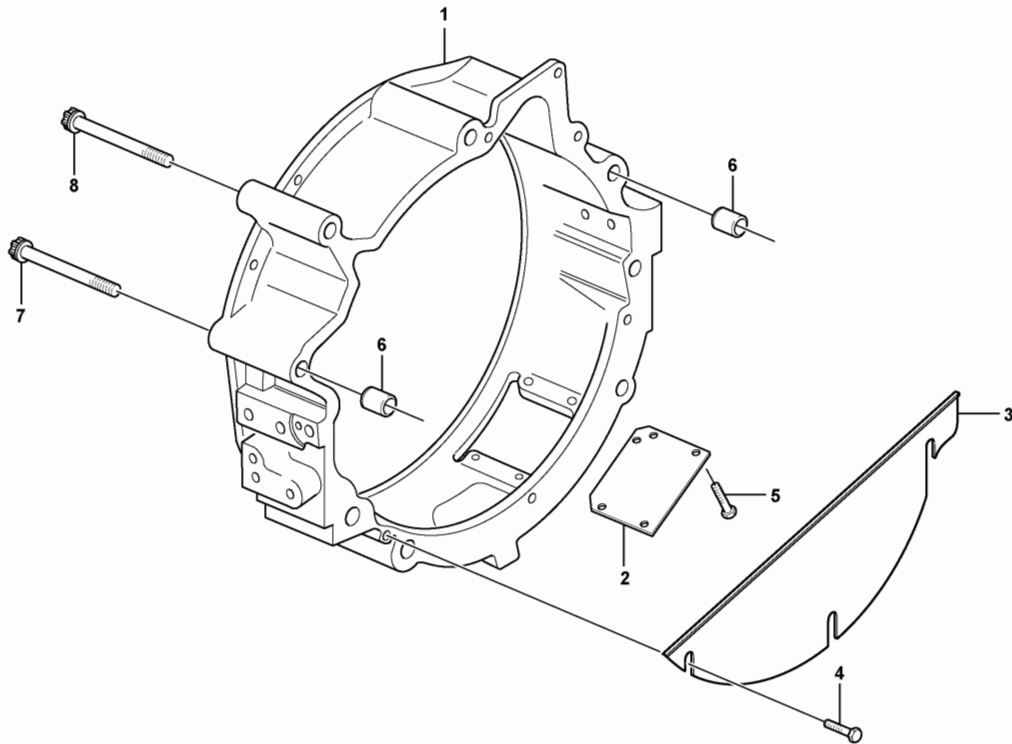

Date: 4/15/2025	Image id: 1027113	Catalogue: 20596	Model: BL61B
Brand: Volvo	Serial: 1202051-	Group/Section: 216/150	Title: Flywheel housing 11895376, 11895377

Volvo Construction
Equipment
1027113

Section option	Kit	Option description
VOE11895376		Engine D5D CCE3, 62KW/83HP
VOE11895377		Engine D5D CDE3, 68KW/91HP
VOE16212920		Engine D5DCCE3
VOE16212922		Engine D5DCDE3

Pos	Part	Q1	Q2	Q3	Q4	Q5	PS	Kit	Description	Option(s)	Remark
1	VOE21044436	1							Flywheel housing		(VOE21018780)
2	VOE20547288	1							•Cover Plate		
3	VOE20459989	1							•Cover		
4	VOE20405729	3							•Screw		
5	VOE20405729	4							•Screw		
6	VOE21455862	2							Bushing		
7	VOE20405714	2							Screw		M12X160
8	VOE20405715	4							Screw		M16X150