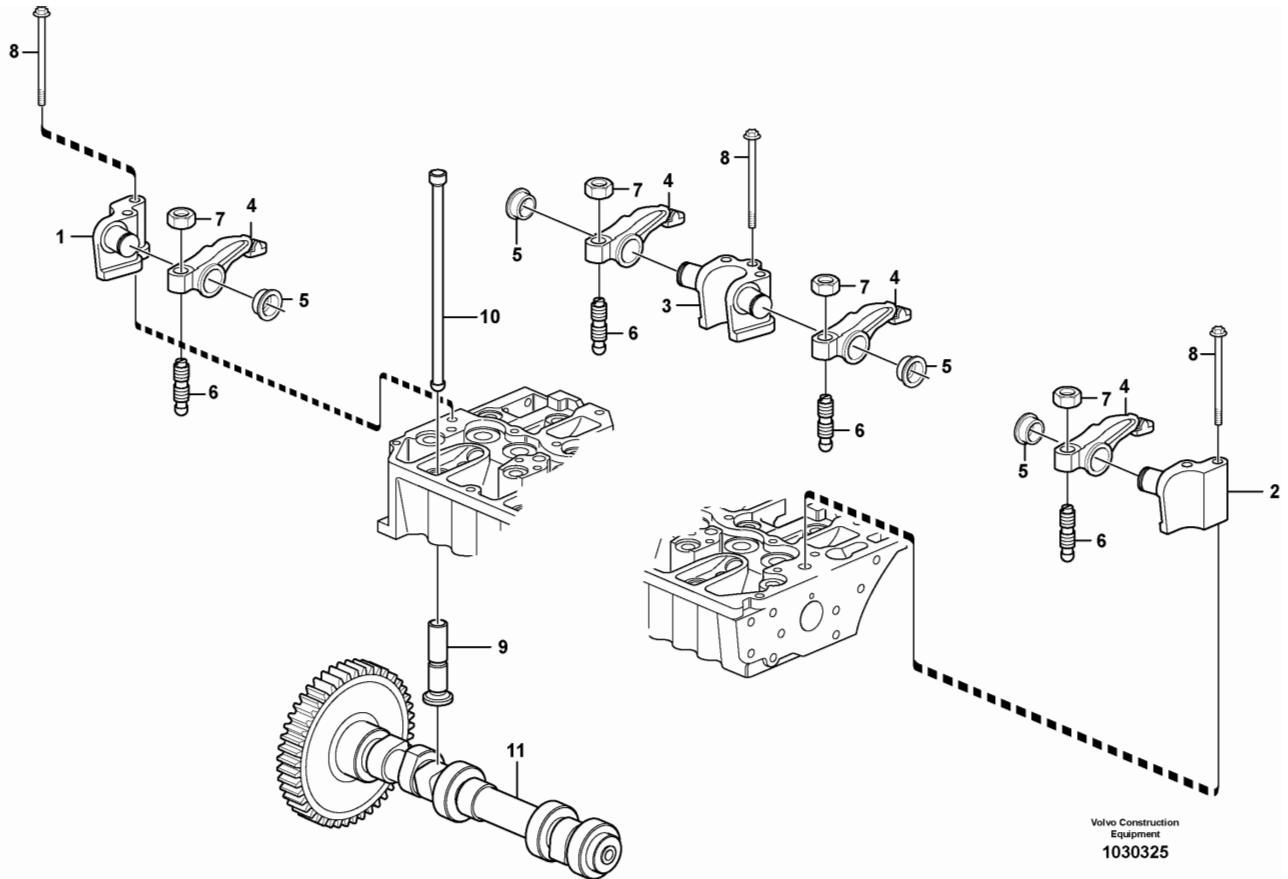

Date: 4/15/2025	Image id: 1030325	Catalogue: 20596	Model: BL61B
Brand: Volvo	Serial: 1202051-	Group/Section: 214/100	Title: Valve mechanism 11895376, 11895377

Section option	Kit	Option description
VOE11895376		Engine D5D CCE3, 62KW/83HP
VOE11895377		Engine D5D CDE3, 68KW/91HP
VOE16212920		Engine D5DCCE3
VOE16212922		Engine D5DCDE3

Pos	Part	Q1	Q2	Q3	Q4	Q5	PS	Kit	Description	Option(s)	Remark
1	VOE20805520	1					SS		Rocker arm shaft		
2	VOE23101955	1							Bracket		(VOE20805512)
3	VOE23102364	3							Bracket		(VOE20805516)
4	VOE21448926	8							Rocker arm		
5	VOE20794115	8							Retaining ring		
6	VOE20913851	8							Adjusting Screw		
7	VOE11700373	8							Nut		
8	VOE20405723	10							Screw		
9	VOE11700366	8							Tappet		
10	VOE21456429	8							Push rod		(VOE20405534)
11	VOE22380260	1							Camshaft		(VOE21147012)