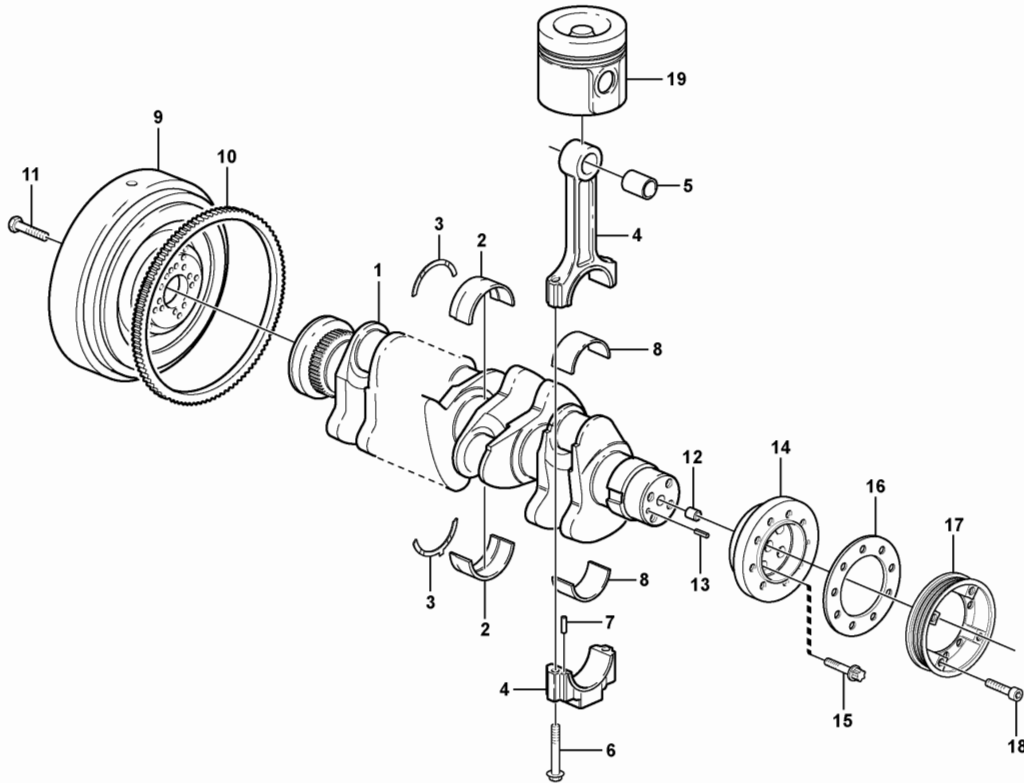

Date: 4/15/2025	Image id: 1055484	Catalogue: 20596	Model: BL61B
Brand: Volvo	Serial: 1202051-	Group/Section: 216/100	Title: Crankshaft and related parts 11895376, 11895377

Volvo Construction
Equipment
1055484

Section option	Kit	Option description
VOE11895376		Engine D5D CCE3, 62KW/83HP
VOE11895377		Engine D5D CDE3, 68KW/91HP
VOE16212920		Engine D5DCCE3
VOE16212922		Engine D5DCDE3

Pos	Part	Q1	Q2	Q3	Q4	Q5	PS	Kit	Description	Option(s)	Remark
1	VOE21264836	1							Crankshaft		REMAN VOE9021264836
2	VOE21141948	5							Main bearing		STD 85,00 MM
2	VOE21234191	REQ							Main bearing		U SZ 84,75 MM
2	VOE20405541	REQ							Main bearing		U SZ 84,50 MM
3	VOE21141955	2							Thrust washer		STD 2,9 MM
3	VOE21141963	REQ							Thrust washer		O SZ 3,1 MM
4	VOE20585982	4							Connecting rod		
5	VOE11700325	4							•Bushing		
6	VOE11700326	8							•Bolt