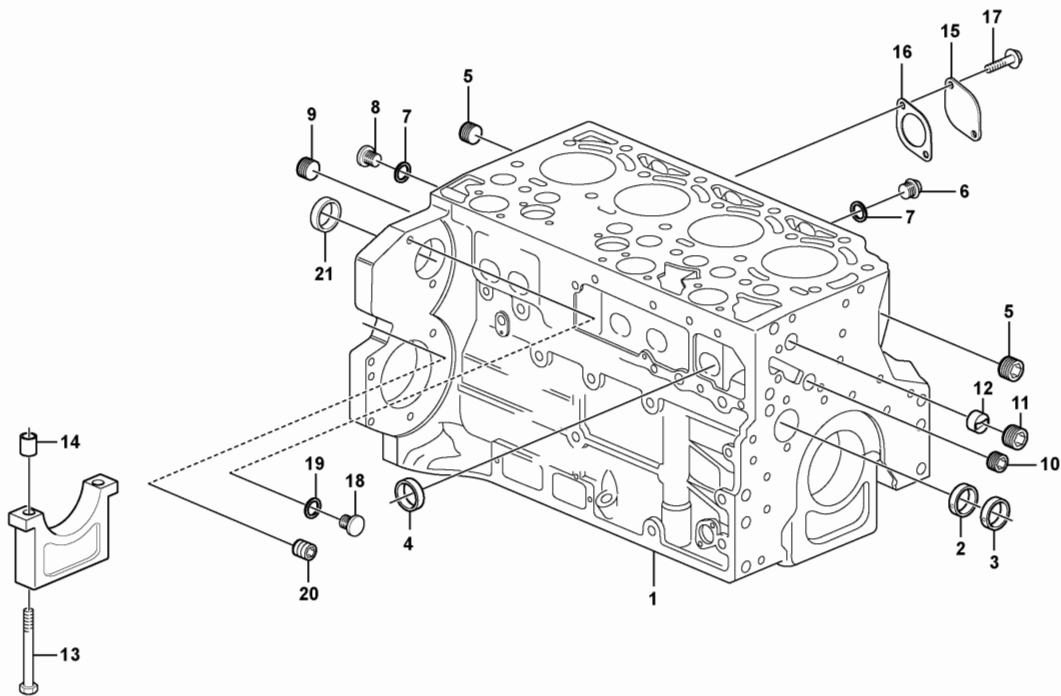

Date: 4/15/2025	Image id: 1105398	Catalogue: 20596	Model: BL61B
Brand: Volvo	Serial: 1202051-	Group/Section: 212/100	Title: Cylinder block 11895376, 11895377 ENG -12676767

Volvo Construction
Equipment
1105398

Section option	Kit	Option description
VOE11895376		Engine D5D CCE3, 62KW/83HP
VOE11895377		Engine D5D CDE3, 68KW/91HP
VOE16212920		Engine D5DCCE3
VOE16212922		Engine D5DCDE3

Pos	Part	Q1	Q2	Q3	Q4	Q5	PS	Kit	Description	Option(s)	Remark
1	VOE20555442	1							Crankcase		
2	VOE11700285	1							•Bearing bushing		
3	VOE11700284	4							•Bearing bushing		
4	VOE20405721	6							•Core plug		
5	VOE20508600	2							•Plug		
6	VOE20405716	2							•Plug		
7	VOE13969011	4							•Gasket		
8	VOE945065	2							•Plug		
9	VOE20785813	1							•Plug		
10	VOE20405719	1							•Plug