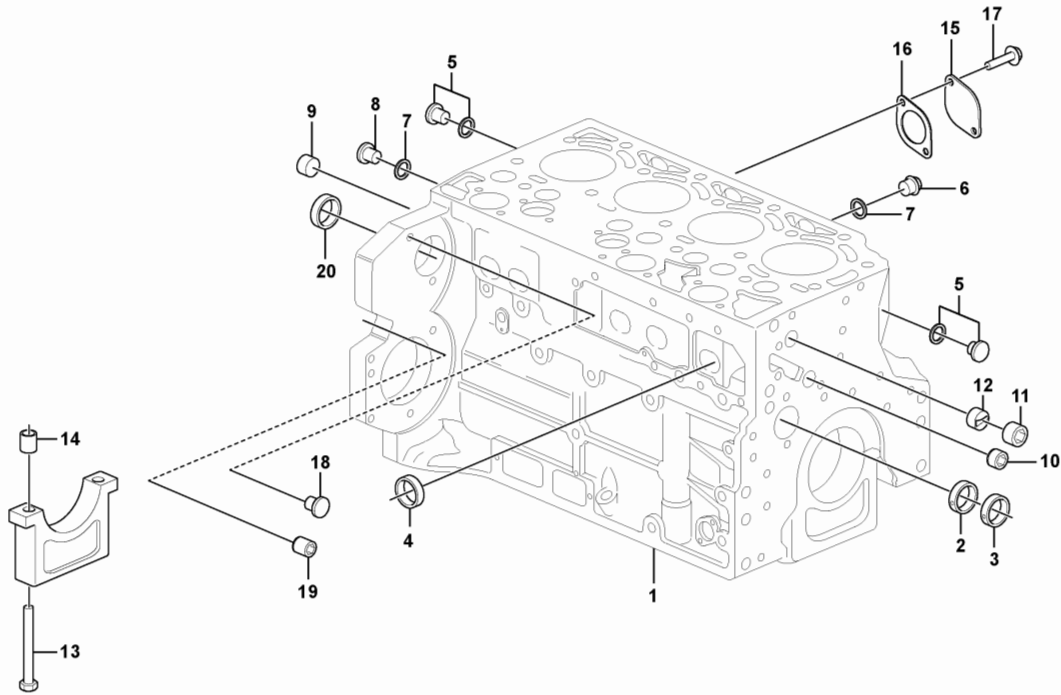

Date: 4/15/2025	Image id: 1115285	Catalogue: 20596	Model: BL61B
Brand: Volvo	Serial: 1202051-	Group/Section: 212/110	Title: Cylinder block 11895376, 11895377 ENG 12676768-

Volvo Construction
Equipment
1115285

Section option	Kit	Option description
VOE11895376		Engine D5D CCE3, 62KW/83HP
VOE11895377		Engine D5D CDE3, 68KW/91HP
VOE16212920		Engine D5DCCE3
VOE16212922		Engine D5DCDE3

Pos	Part	Q1	Q2	Q3	Q4	Q5	PS	Kit	Description	Option(s)	Remark
1	VOE20555442	1							Crankcase		
2	VOE11700285	1							•Bearing bushing		
3	VOE11700284	4							•Bearing bushing		
4	VOE20405721	6							•Core plug		
5	VOE24131681	2							•Hollow screw		
5	VOE60114081	1							••Plug		
5	VOE993677	1							••Gasket		
6	VOE20405716	2							•Plug		
7	VOE13969011	3							•Gasket		
8	VOE945065	2							•Plug