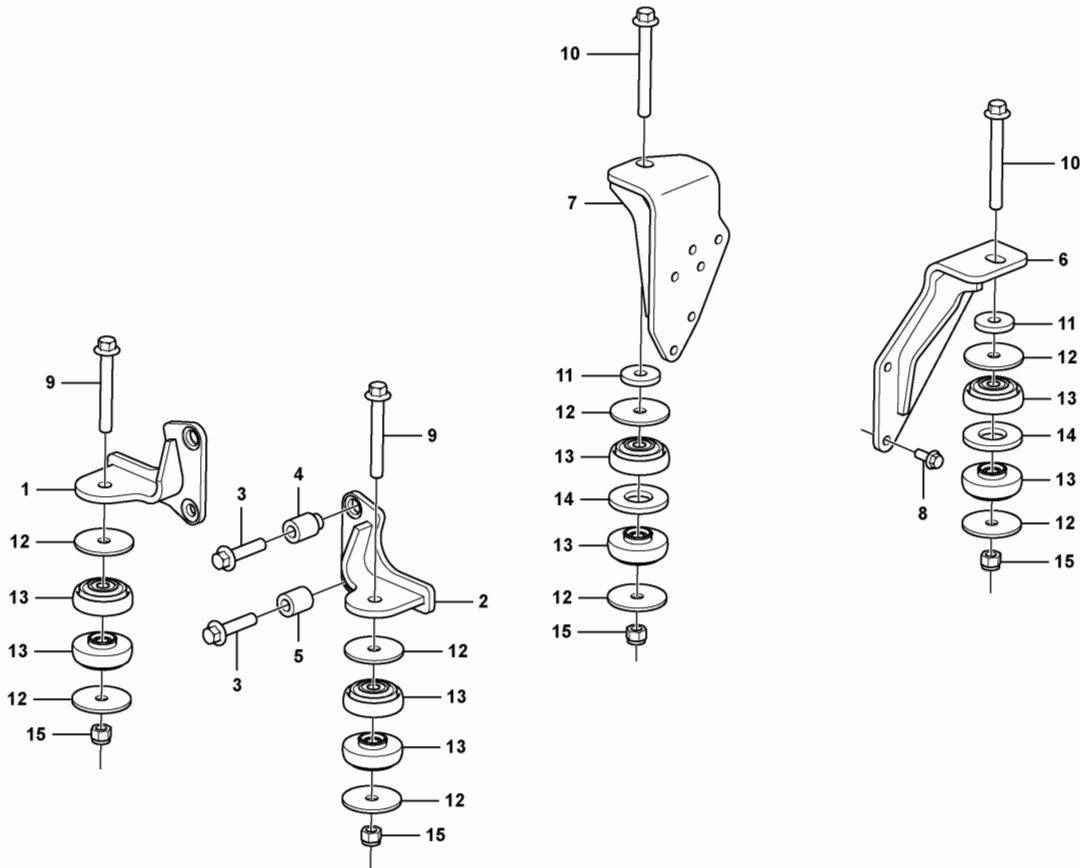

Date: 4/15/2025	Image id: 1070831	Catalogue: 20596	Model: BL61B
Brand: Volvo	Serial: 1202051-	Group/Section: 218/150	Title: Engine mounting S/N 1203076 -

Volvo Construction
Equipment
1070831

Section option	Kit	Option description
VOE11895347		Transmission 4wd powershuttle
VOE11895348		Transmission 4wd powershift

Q1-Q5	Option	Option description	
Q1 11895347	VOE11895347	Transmission 4wd powershuttle	
Q2 11895348	VOE11895348	Transmission 4wd powershift	

Pos	Part	Q1	Q2	Q3	Q4	Q5	PS	Kit	Description	Option(s)	Remark
1	VOE16224677	1	1						Engine anchorage		
2	VOE16224965	1	1						Engine anchorage		
3	VOE60113129	4	4						Flange screw		(VOE13968302)
4	VOE15605372	2	2						Spacer		
5	VOE15605374	2	2						Spacer		
6	VOE16224680	1							Gearbox mounting		
6	VOE16224688		1						Gearbox mounting		
7	VOE16224674	1	1						Gearbox mounting