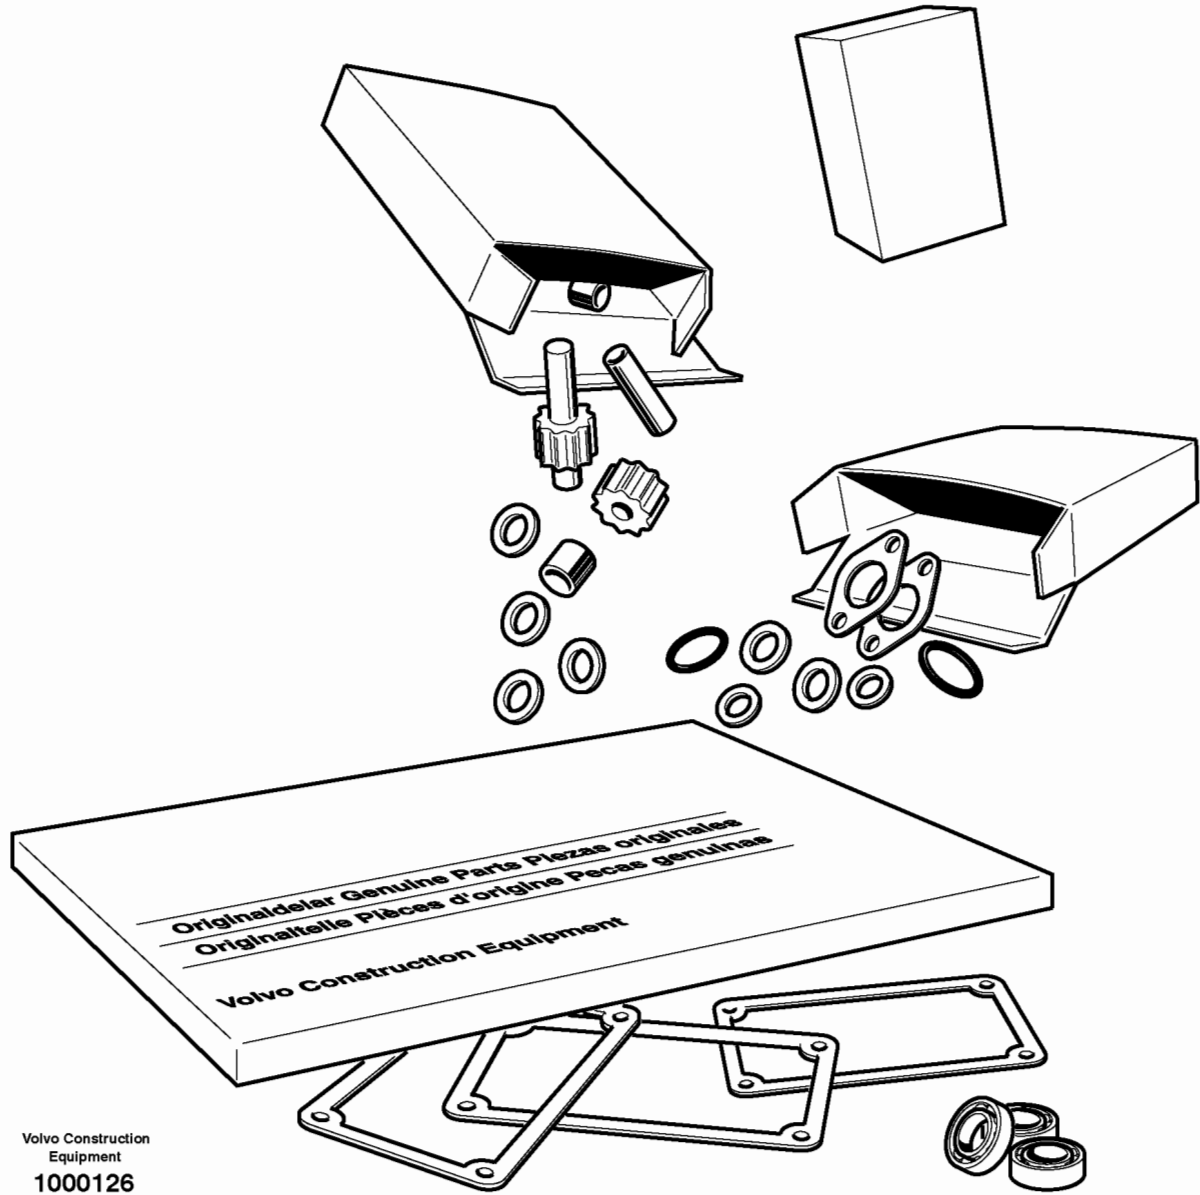

Date: 4/15/2025	Image id: 1000126	Catalogue: 20596	Model: BL61B
Brand: Volvo	Serial: 1202051-	Group/Section: 210/50	Title: Repair kits for engine

Pos	Part	Q1	Q2	Q3	Q4	Q5	PS	Kit	Description	Option(s)	Remark
	VOE15038635	1							Overhaul kit		
	VOE15038630	1							•Cylinder head kit		See ref 210/60
	VOE20865990	1							•Cyl Liner Kit		See ref 213/100
	VOE20405747	1							•Gasket		
	VOE20405843	1							•Gasket		
	VOE20405888	1							•Gasket		
	VOE21306356	1							•Lip seal		(VOE21486084)
	VOE21486081	1							•Lip seal		
	VOE21679835	1							•Gasket